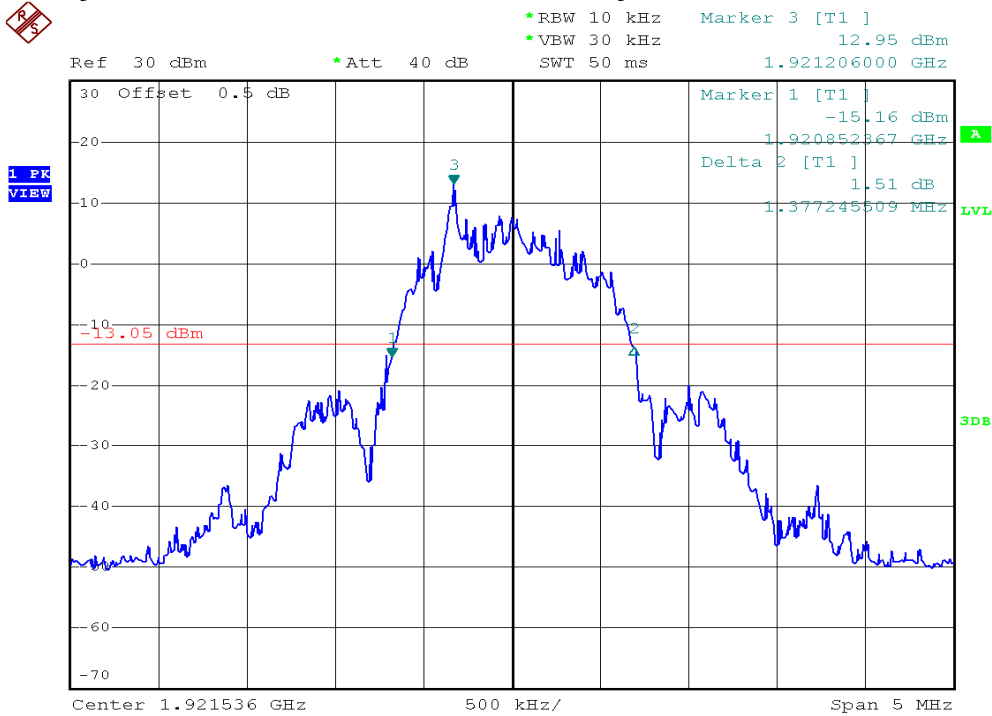

INTERTEK TESTING SERVICES

26dB Emission Bandwidth Plots

Baby unit, Lowest channel, Traffic carrier

Baby unit, Highest channel, Traffic carrier

INTERTEK TESTING SERVICES

26dB Emission Bandwidth Plots

Baby unit, Lowest channel, Dummy carrier

Baby unit, Highest channel, Dummy carrier