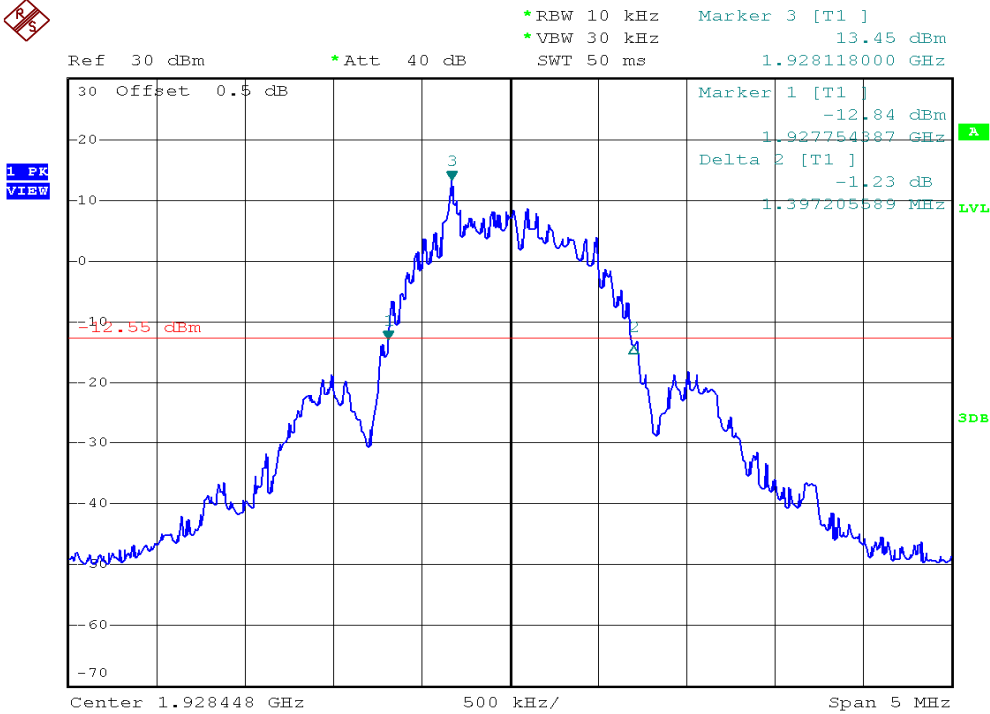

INTERTEK TESTING SERVICES

26dB Emission Bandwidth Plots

Baby unit, Lowest channel, Traffic carrier

Baby unit, Highest channel, Traffic carrier

INTERTEK TESTING SERVICES

26dB Emission Bandwidth Plots

Baby unit, Lowest channel, Dummy carrier

Baby unit, Highest channel, Dummy carrier