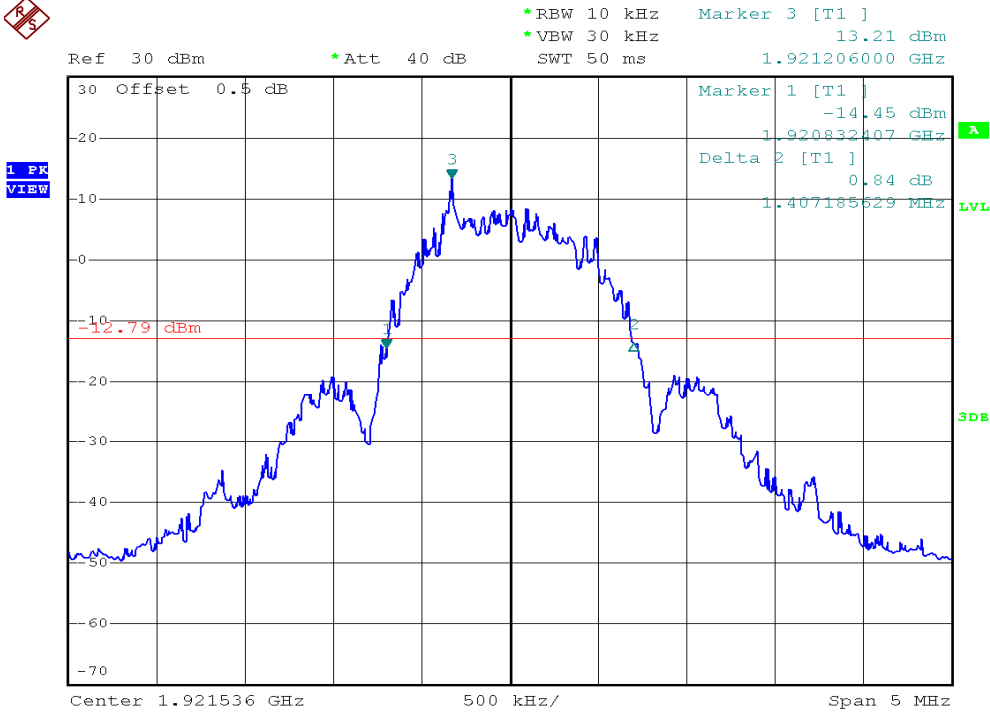

INTERTEK TESTING SERVICES

26dB Emission Bandwidth Plots

Baby unit, Lowest channel, Traffic carrier

Baby unit, Highest channel, Traffic carrier

INTERTEK TESTING SERVICES

26dB Emission Bandwidth Plots

Baby unit, Lowest channel, Dummy carrier

Baby unit, Highest channel, Dummy carrier