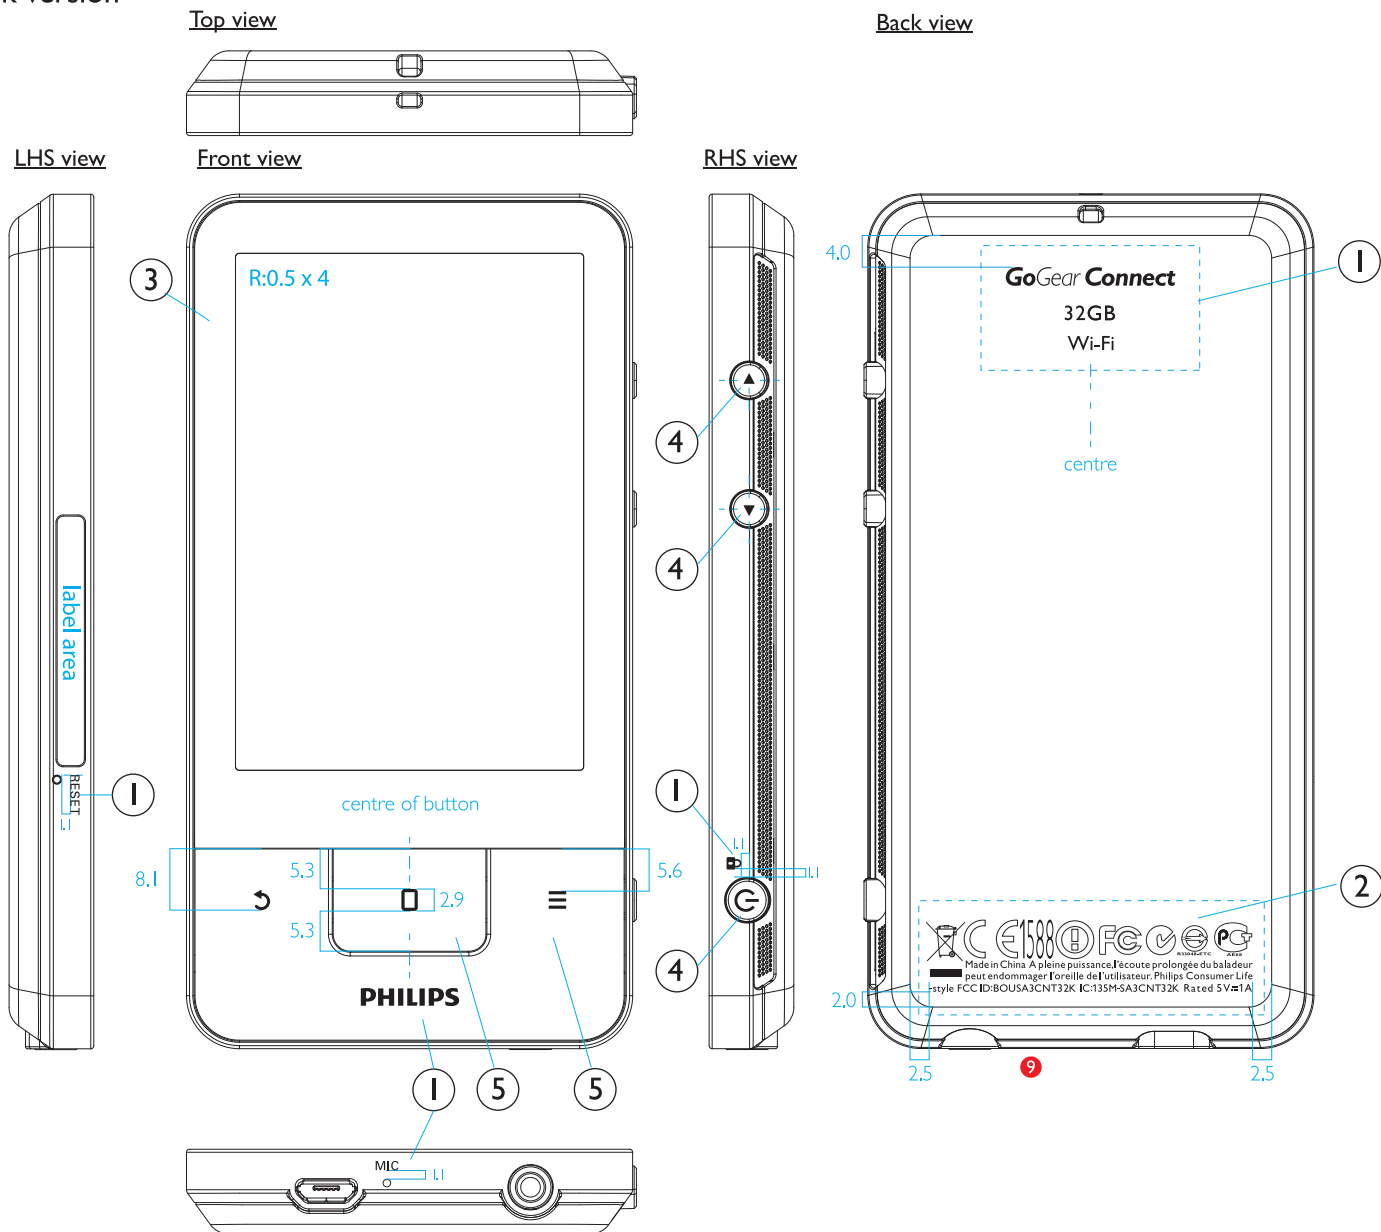

GGC3 - Portable audio video player

Black version

Graphic specifications:

- ① PMS 8402C light grey silver - PHILIPS, GoGear Connect 32GB Wi-Fi, RESET, MIC, 🔒
- ② PMS432C dark grey - all approbation data
- ③ PMS Process Black C, 2nd surface - LCD window
- ④ Recess engraving, high gloss texture, 0.15-0.2 - ◀ ▶ ⏻
- ⑤ PMS424C mid grey - ↶ ◻ ≡

- ⑨ Update approbation data - FCC & IC nos.
- ⑧ Update approbation data - Rated info & spacing update
- ⑦ Update approbation data - FCC & IC codes
- ⑥ Update approbation data
- ⑤ Update approbation data & add 'WiFi'
- ④ Add also 8GB and adjust icon of power
- ③ Update on USB line drawing
- ② Update on HOME logo design & approbation logo layout
- ① Orientation of PG change to Portrait