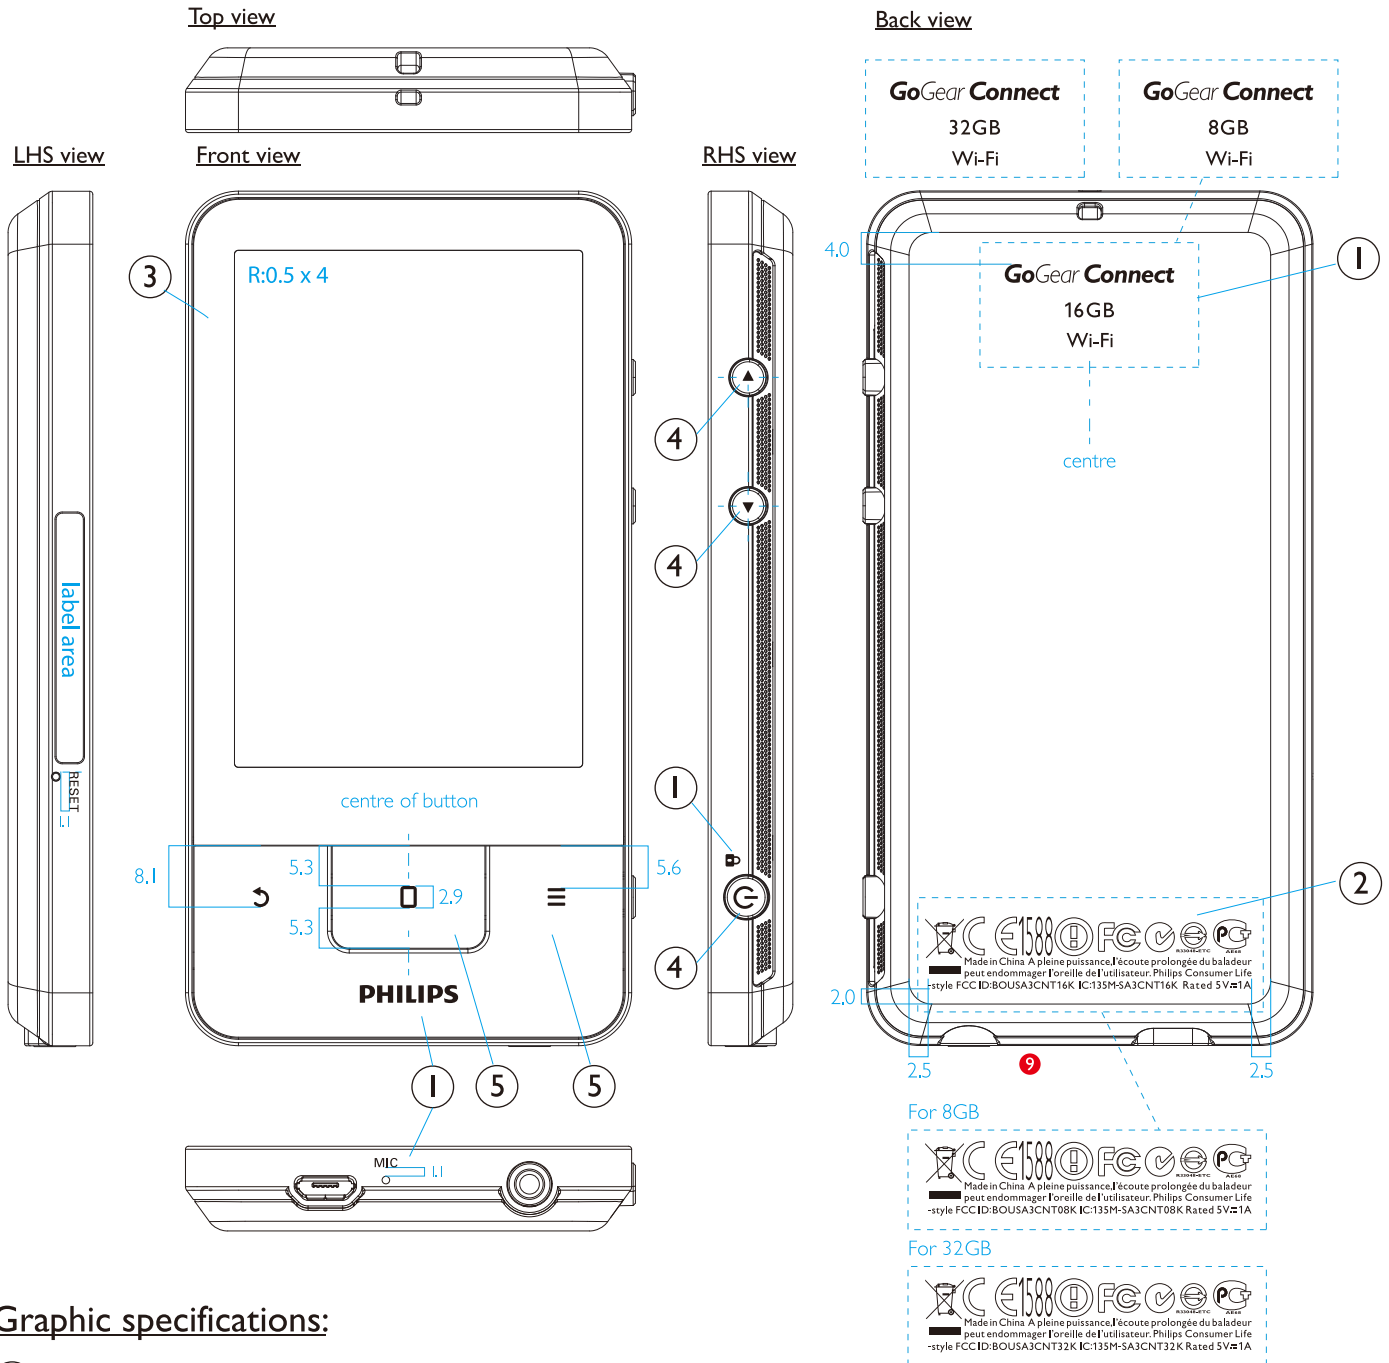

GGC3 - Portable audio video player

Black version

Graphic specifications:

- ① PMS 8402C light grey silver - PHILIPS, GoGear Connect 16GB Wi-Fi, RESET, MIC,
- ② PMS432C dark grey - all approbation data
- ③ PMS Process Black C, 2nd surface - LCD window
- ④ Recess engraving, high gloss texture, 0.15-0.2 -
- ⑤ PMS424C mid grey -

- ⑨ Update approbation data - FCC & IC nos.
- ⑧ Update approbation data - Rated info & spacing update
- ⑦ Update approbation data - FCC & IC codes
- ⑥ Update approbation data
- ⑤ Update approbation data & add 'WiFi'
- ④ Add also 8GB and adjust icon of power
- ③ Update on USB line drawing
- ② Update on HOME logo design & approbation logo layout
- ① Orientation of PG change to Portrait

DO NOT SCALE DWG.... 100%

PHILIPS