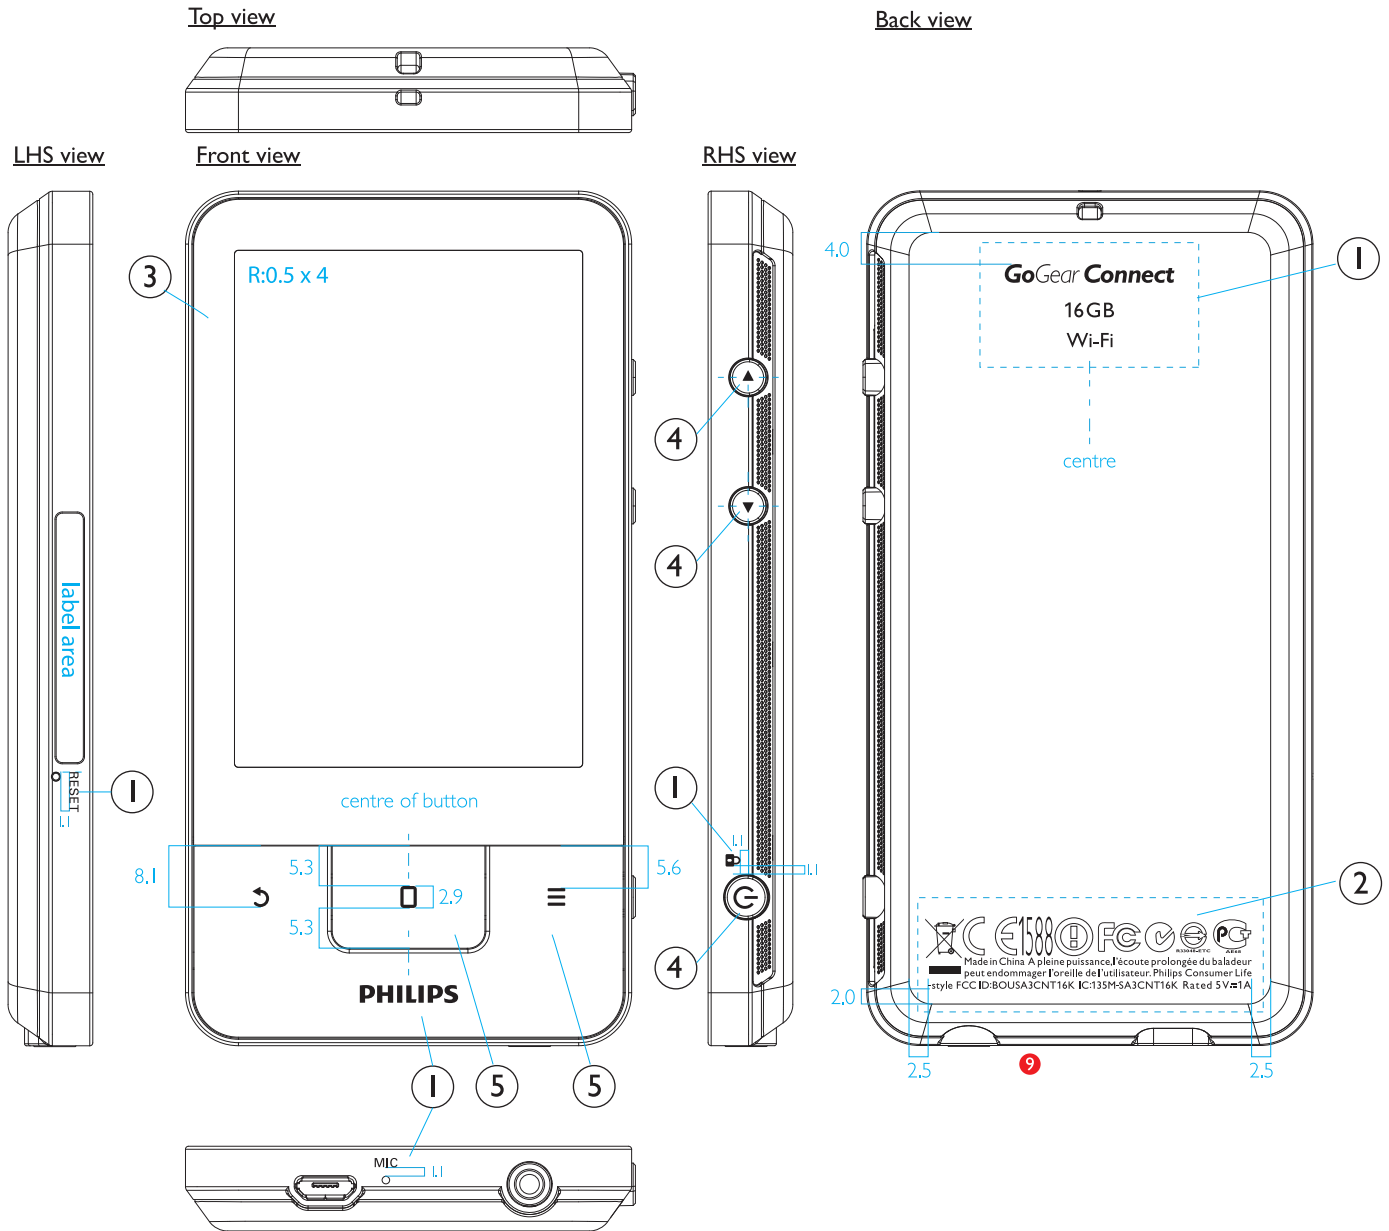

GGC3 - Portable audio video player
Black version

Graphic specifications:

- ① PMS 8402C light grey silver - PHILIPS, GoGear Connect 16GB Wi-Fi, RESET, MIC, 🔒
- ② PMS432C dark grey - all approbation data
- ③ PMS Process Black C, 2nd surface - LCD window
- ④ Recess engraving, high gloss texture, 0.15-0.2 - ◀ ▶ ⏻
- ⑤ PMS424C mid grey - ↶ ◻ ≡

- ⑨ Update approbation data - FCC & IC nos.
- ⑧ Update approbation data - Rated info & spacing update
- ⑦ Update approbation data - FCC & IC codes
- ⑥ Update approbation data
- ⑤ Update approbation data & add 'WiFi'
- ④ Add also 8GB and adjust icon of power
- ③ Update on USB line drawing
- ② Update on HOME logo design & approbation logo layout
- ① Orientation of PG change to Portrait