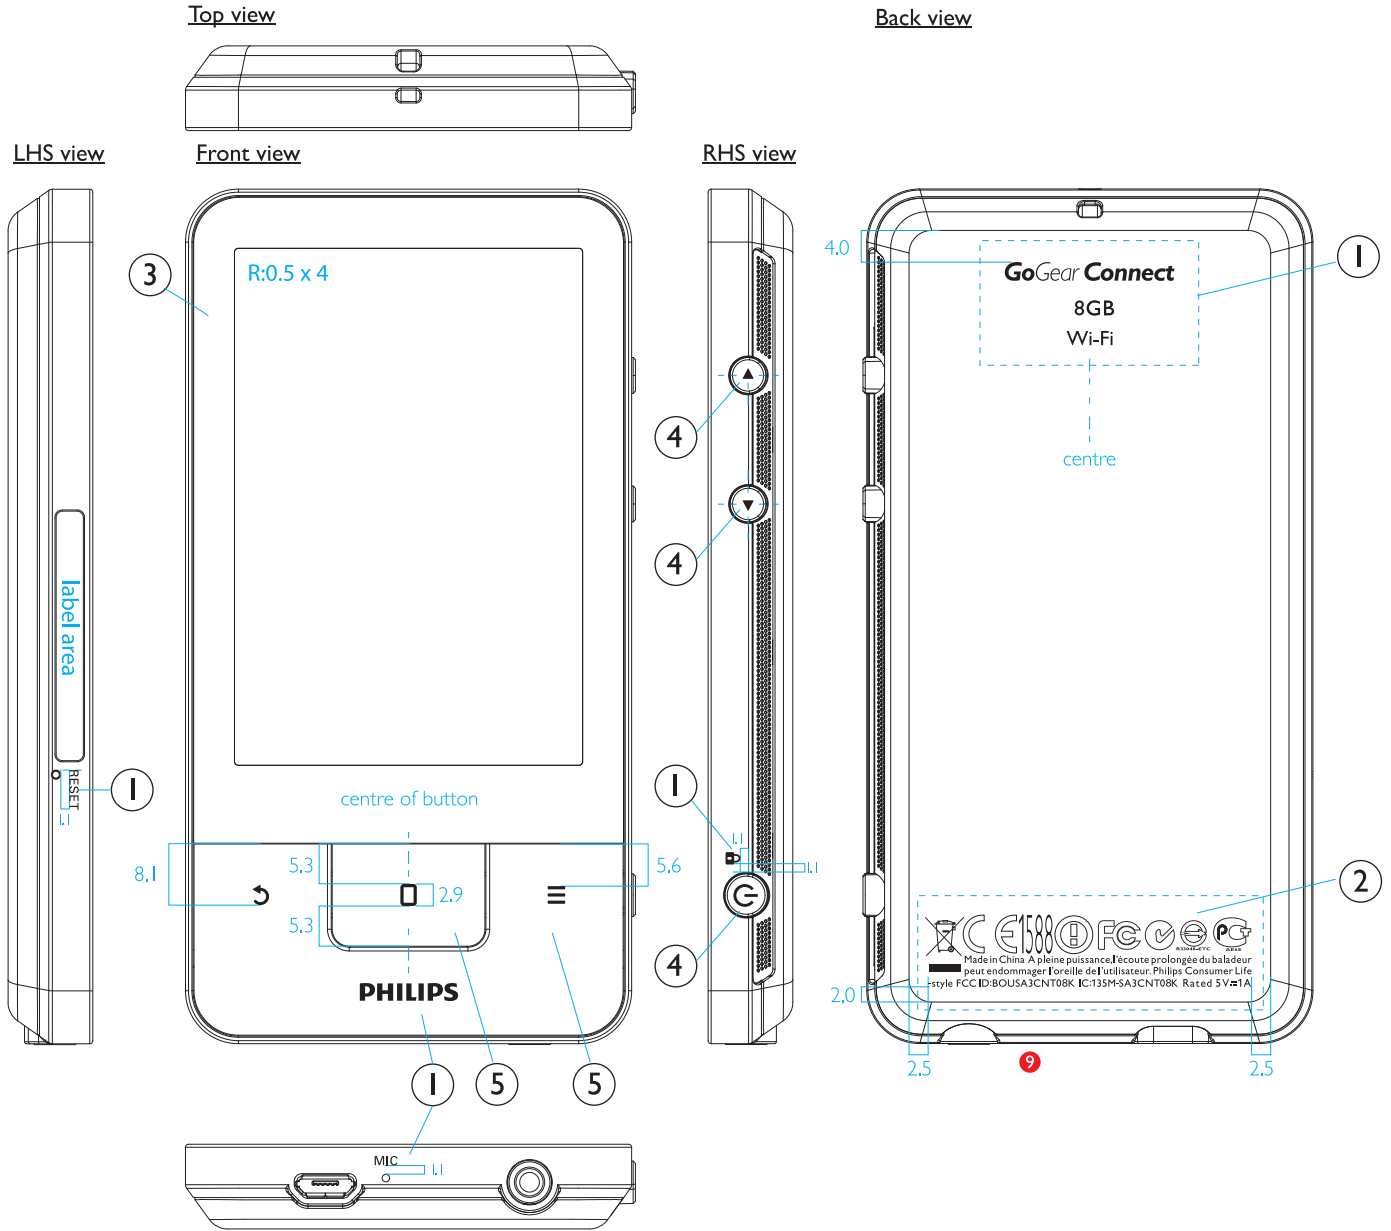

GGC3 - Portable audio video player  
Black version

Graphic specifications:

- ① PMS 8402C light grey silver - PHILIPS, GoGear Connect 8 GB Wi-Fi, RESET, MIC, 🔒
- ② PMS432C dark grey - all approbation data
- ③ PMS Process Black C, 2nd surface - LCD window
- ④ Recess engraving, high gloss texture, 0.15-0.2 - ◀ ▶ ⏻
- ⑤ PMS424C mid grey - ↶ ◻ ≡

- ⑨ Update approbation data - FCC & IC nos.
- ⑧ Update approbation data - Rated info & spacing update
- ⑦ Update approbation data - FCC & IC codes
- ⑥ Update approbation data
- ⑤ Update approbation data & add 'WiFi'
- ④ Add also 8GB and adjust icon of power
- ③ Update on USB line drawing
- ② Update on HOME logo design & approbation logo layout
- ① Orientation of PG change to Portrait