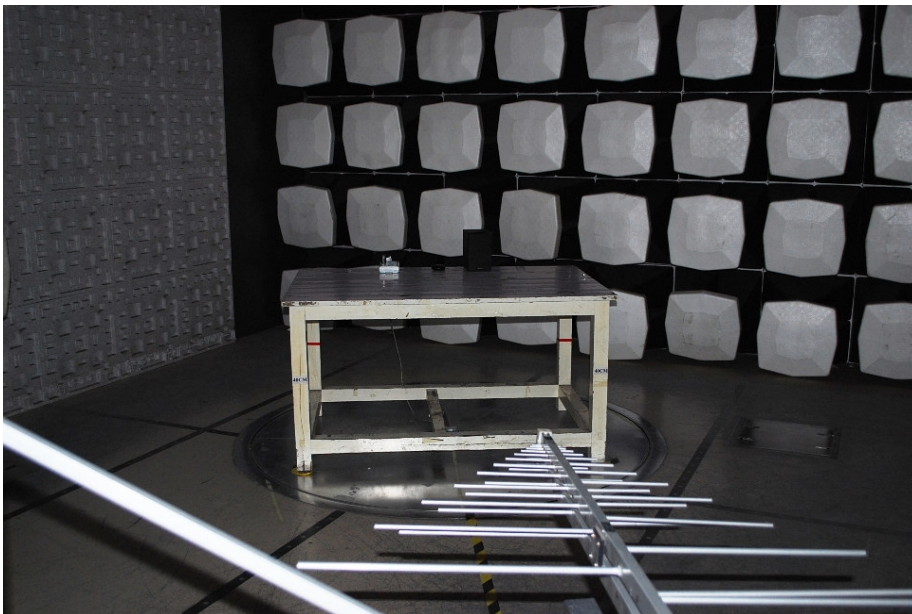

# 1 Photographs - EUT Test Setup (Test Model No.: AEA2000/37)

## 1.1 Conducted Emission

## 1.2 Radiated Emission

### 1.3 Radiated Spurious Emission