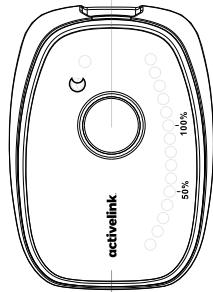

Female USB

Button:

-inj. Color: white
-finishing:YS20001B

Front cab & Rear cab:

-inj. Color: white(same as V2)
-finishing:YS20001B
-all marking: laser print
laser mark color: similar to PMS423C

Ring

Ring:

-finishing:YS20001B

-inj. color:

- PANTONE 213C PINK
- PANTONE 375C GREEN
- PANTONE 312C BLUE
- PANTONE 424C GREY

IDT IDT Technology Limited

MODEL: PE131
PART NO. / DOC. NO. :
VERSION: 13.0 PAGE: 1 OF 1
PREPARED BY: Mark Yuan DATE: 2014-05-28
APPROVED BY: Terence Chan
REMARKS: add "R" on front logo add "M/N:" on rear case

MANUFACTURING DATE LABEL

YY/WW:14/25

means week. (for example: 25 means twenty-fifth week)

means year. (for example: "14" = 2014)