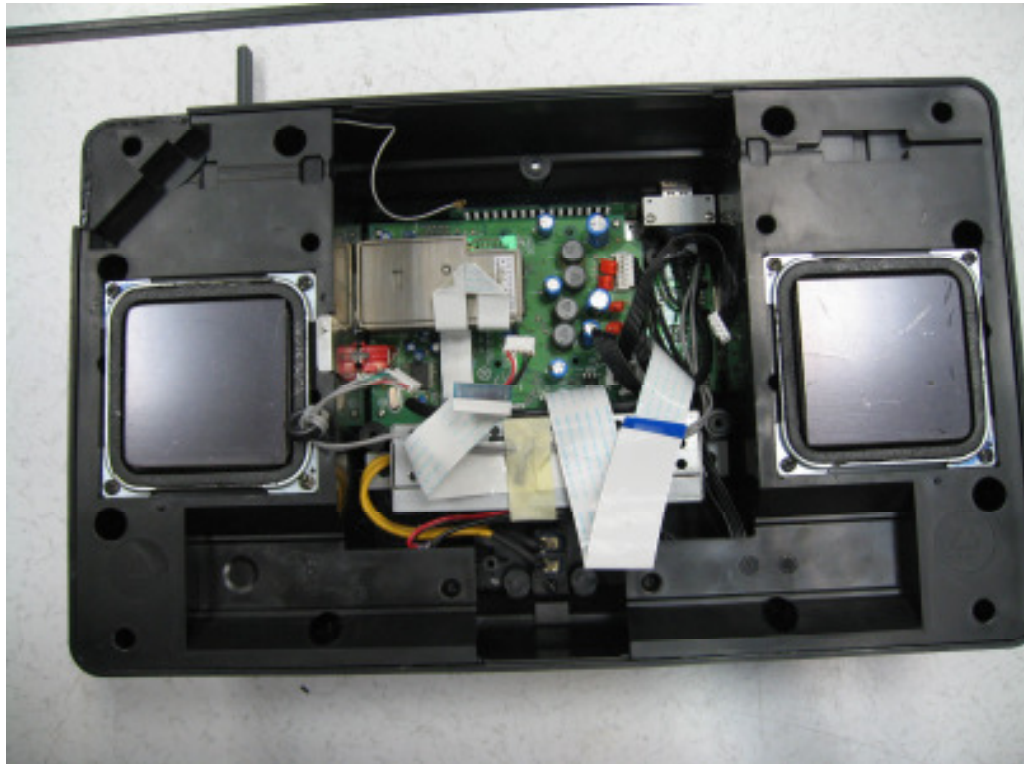

# SRD-Testreport

CETECOM ICT Services GmbH Saarbruecken, Germany

Test report No.: 4-2855-01-03/07

Date: 2007-12-02

Page 83 of 86

internal antenna

external antenna