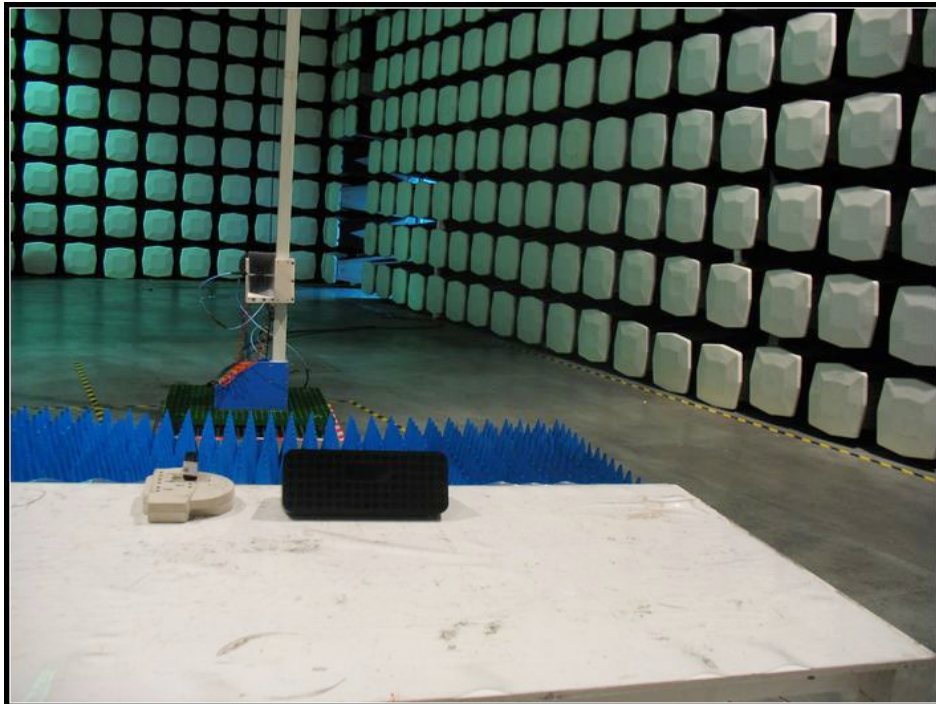

External Photos

Radiated Spurious Emission Test Setup

Below 1GHz:

Above 1GHz:(full anechoic chamber)

Conducted Emission Test Setup