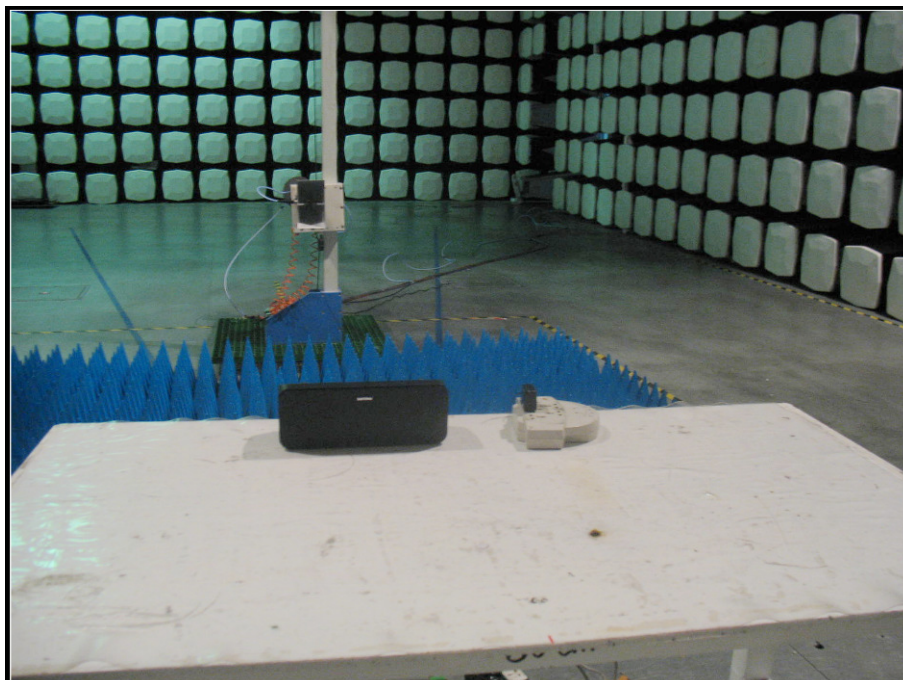

## Test Setup Photos

### Radiated Spurious Emission Test Setup

30 MHz to 1 GHz:

Above 1 GHz:

**Conducted Emission Test Setup**