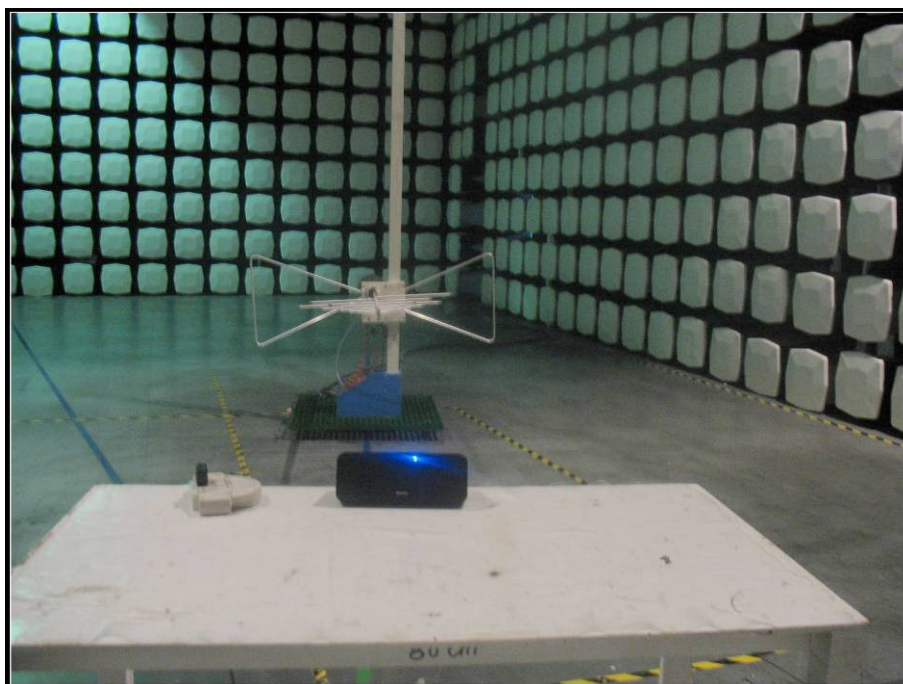

## Test Setup Photos

### Radiated Spurious Emission Test Setup

30 MHz to 1 GHz:

Above 1 GHz:

**Conducted Emission Test Setup**