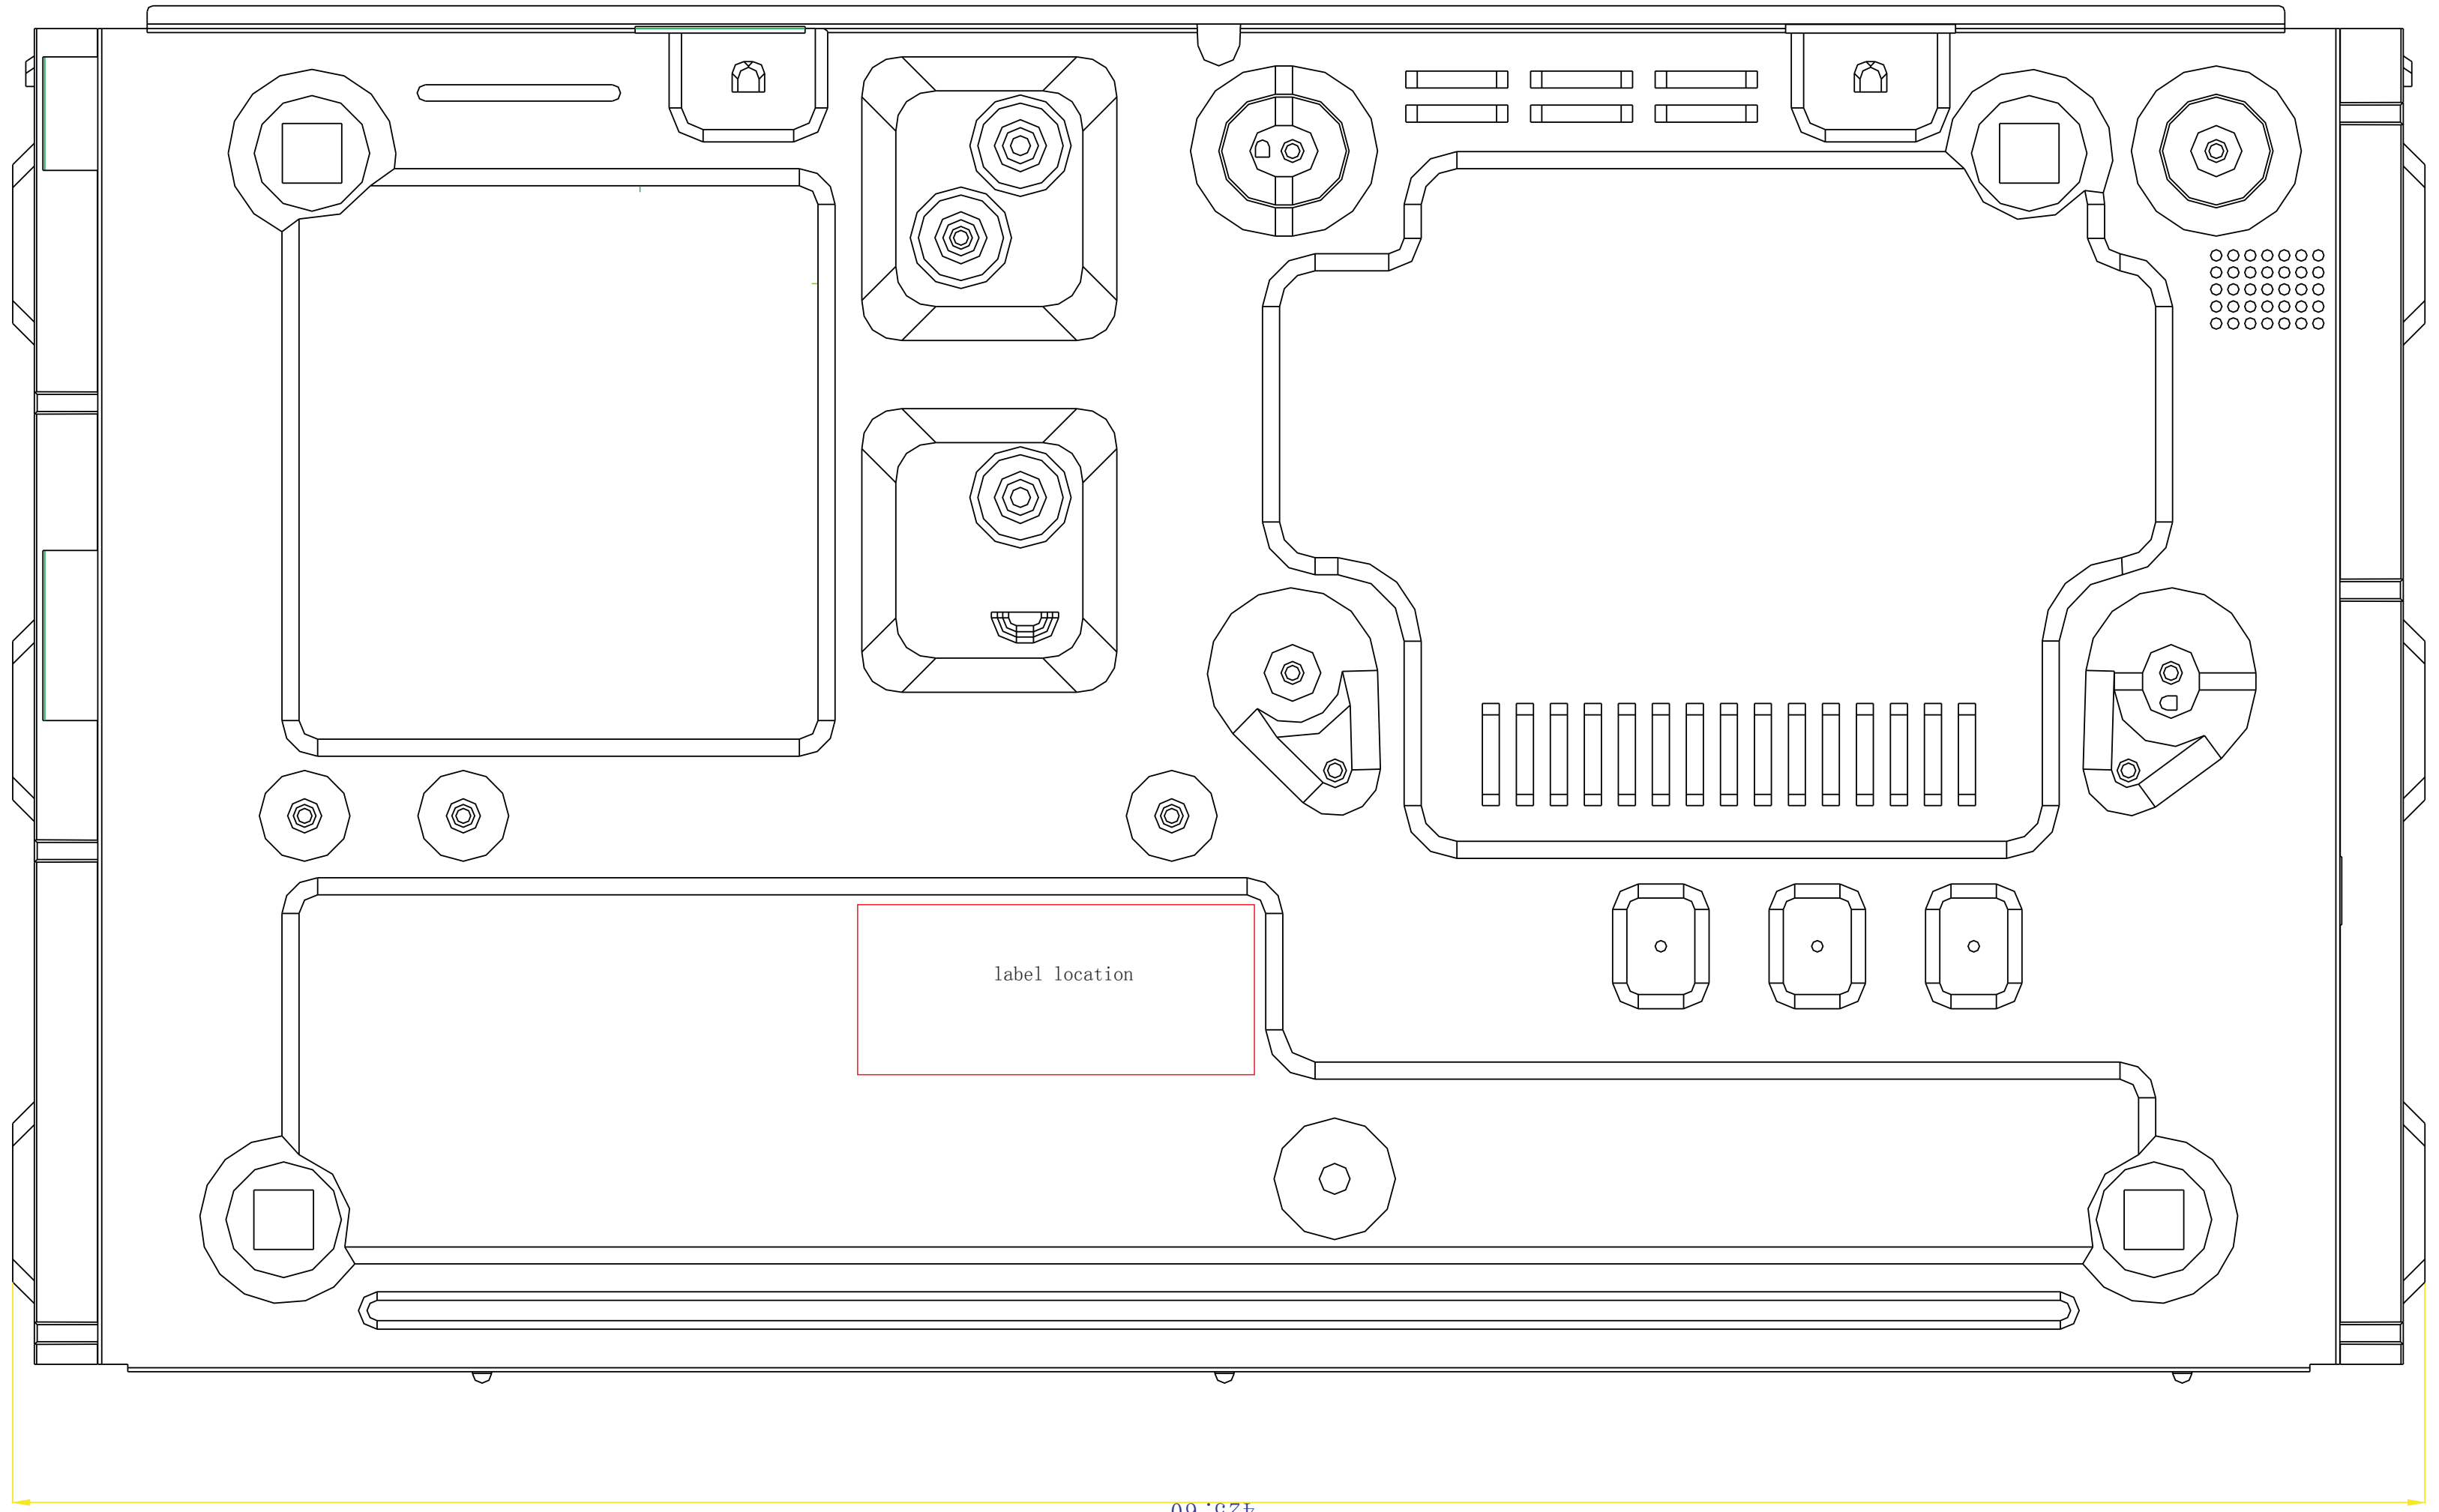

条码字体: Crystal

label location

425.60