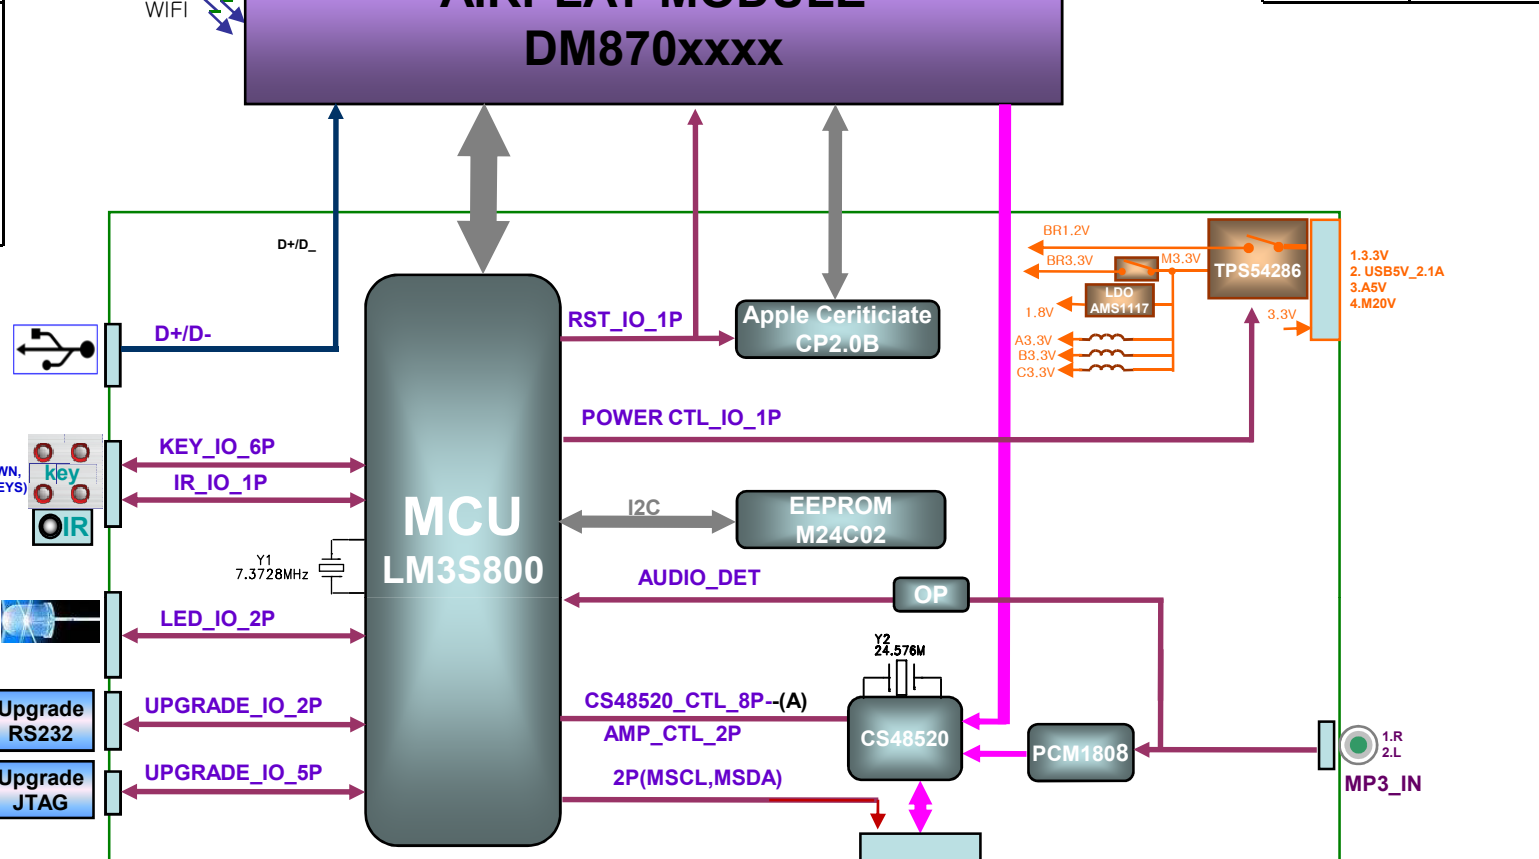

Model name: **DS6800W**

- 1.D+
2.D-
- 1.ON/OFF,WPS,VOLUP,VOLDOWN,
PREV,PLAY/PAUSE,NEXT(7KEYS)
2.IR*1P
- 1.RED
2.Amber
- 1.TXD
2.RXD
- 1.TCK
2.TDI
3.TDO
4.TMS
5.TRST

Remark	
A	Other
B	POWER
C	CONTRAL
D	IIC
E	IIS
F	Audio Signal

DATE	VERSION
2011.4.25	VER0.3

DC20V/3A_IN

20V
woofer

80HM*25W

DC TO DC
AP1538
LDO
78L05

USB5V
A5V
M20V

3.3V
ECO

1.3.3V
2.USB5V_2.1A
3.A5V
4.M20V

(A)

- BUSY
- IRQ
- NRST
- WATCHDOG
- MOSI
- MISO
- CS
- SCLK

neon® Zhong Shan Shi Neon Electronic Factory Ltd.		
Designer	Checker	Approver
CHAO	JWP	LT