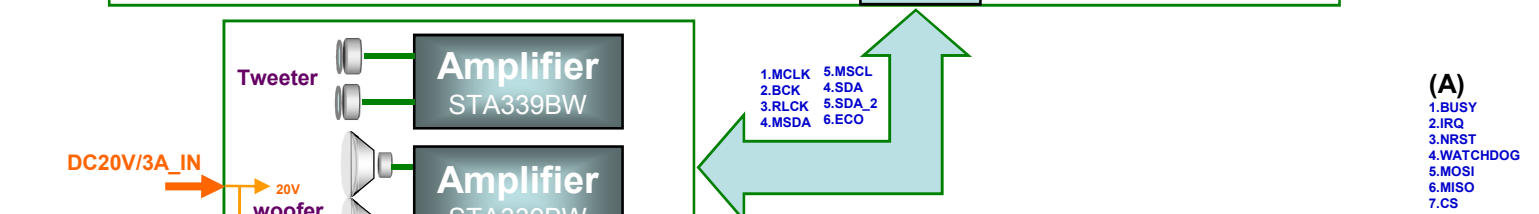

DC20V/3A_IN

20V
woofer

80HM*25W

DC TO DC
AP1538
LDO
78L05

USB5V
A5V
M20V

3.3V
ECO

1.3.3V
2.USB5V_2.1A
3.A5V
4.M20V

(A)

1. BUSY
2. IRQ
3. NRST
4. WATCHDOG
5. MOSI
6. MISO
7. CS
8. SCLK

neon® Zhong Shan Shi Neon Electronic Factory Ltd.		
Designer	Checker	Approver
CHAO	JWP	LT