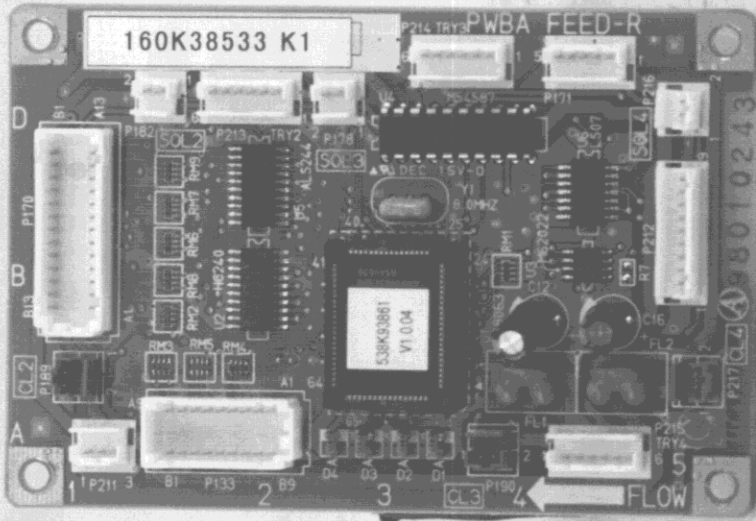

FCC ID : BKMFBYBA-1  
51) The front view of the large cassette unit with cassette and cover open.

FCC ID : BKMFBYBA-1  
50) The rear view of the large cassette unit.

FCC ID : BKMFBYBA-1

49) The front view of the large cassette unit.

FCC ID : BKMFBYBA-1  
52) The rear view of the large cassette unit with rear shield cover open.

FCC ID : BKMFBYBA-1

53) Mechanism control board of the large cassette unit side A.

FCC ID : BKMFBYBA-1  
54) Mechanism control board of the large cassette unit side B.

FCC ID : BKMFYBA-1

56) Motor and motor control board of the large cassette unit side B.