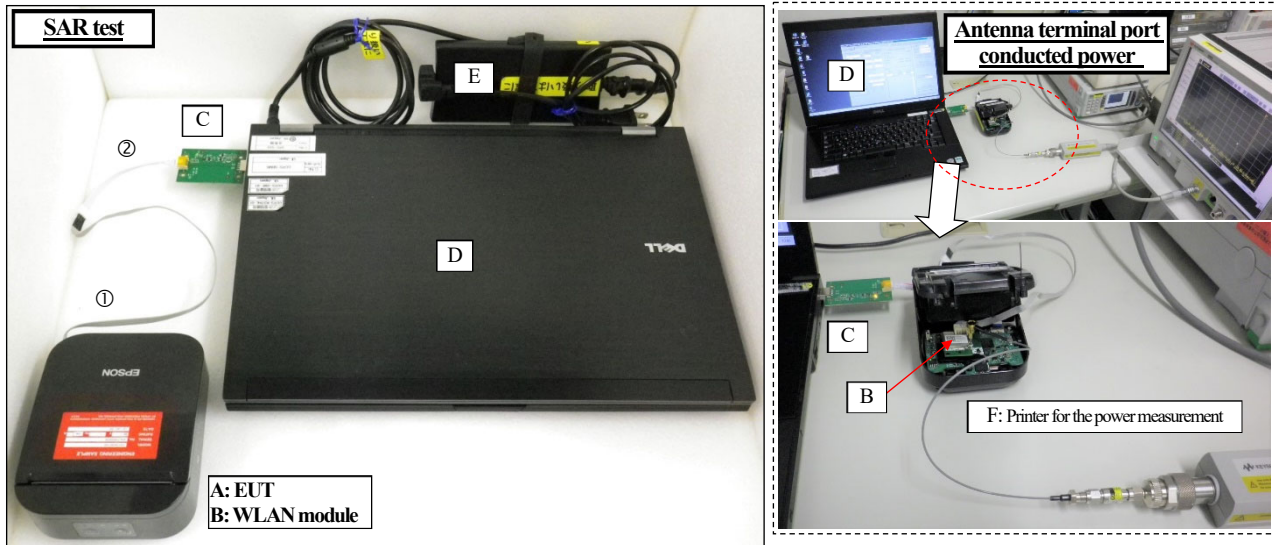

APPENDIX 1: Photographs of test setup

Appendix 1-1: Photograph of EUT and antenna position

*. Size of EUT: 105 mm (W) × 138 mm (D) × 57.6 mm (H)

Appendix 1-2: EUT and support equipment

Description of EUT and Support Equipment

No.	Item	Model number	Serial number	Manufacturer	Remark
A	Printer	M382A	EHLF00009	Seiko Epson Corporation	EUT.
B	WLAN Module	J26H005	106FD9675097	Foxconn	*. Installed into EUT.
C	USB IF PCB	-	-	Foxconn	Support equipment.
D	Laptop PC (ctrl#:SPC-S03)	Latitude E6500	30326706285	DELL	Support equipment. (Host PC)
E	AC Adaptor (for item D, Laptop PC)	FA90PE0-00	-	DELL	Support equipment. DC cable: 1.7m, AC cable: 0.9m
F	Printer	M381A	EWAF000024	Seiko Epson Corporation	Support equipment.