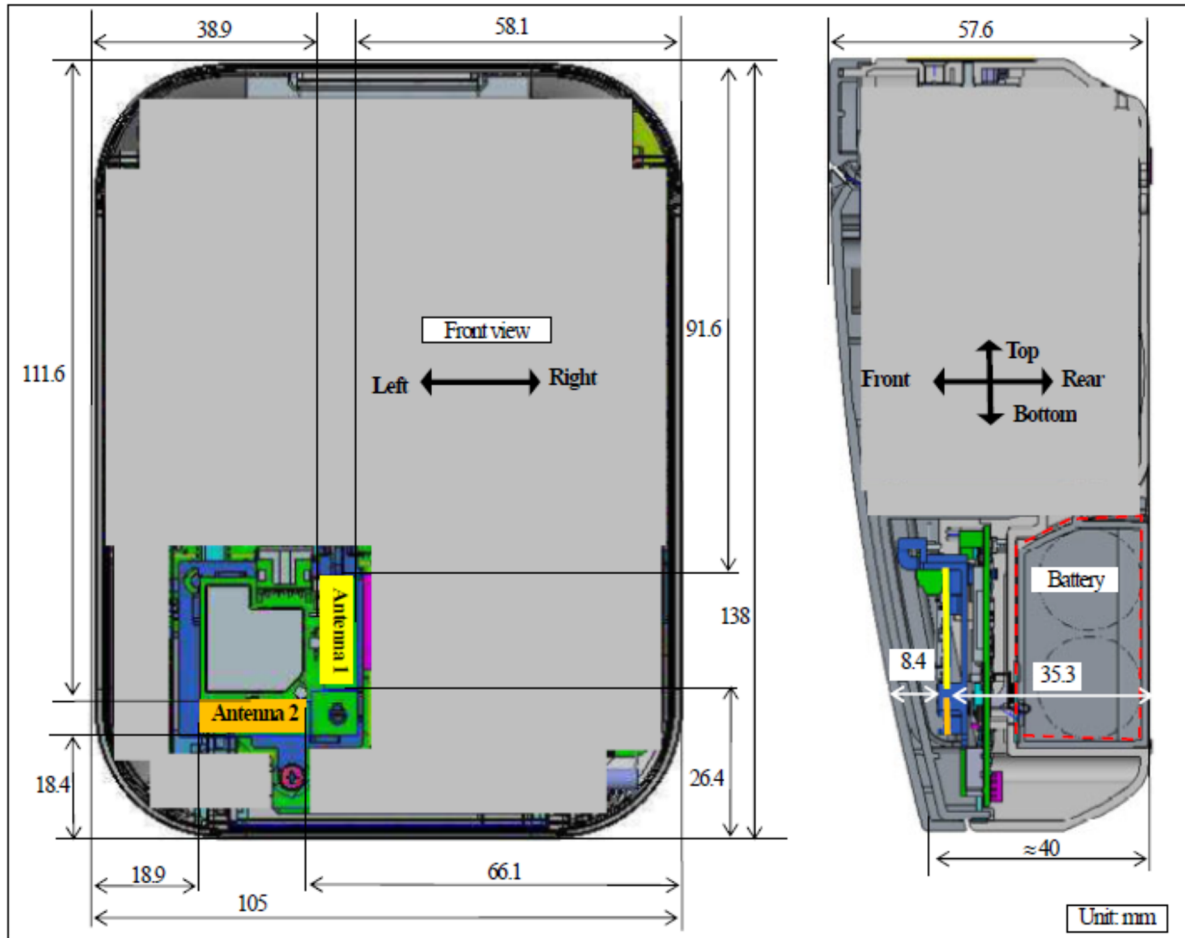

APPENDIX 1: Photographs of test setup

Appendix 1-1: Photograph of EUT and antenna position

*. Size of EUT: 105 mm (W) × 138 mm (D) × 57.6 mm (H)

Appendix 1-2: EUT and support equipment

Description of EUT and Support Equipment

List of cables used

No.	Name	Length (m)	Shield	No.	Name	Length (m)	Shield
①	Ribbon flat cable (1)	0.4	Unshielded	②	Ribbon flat cable (2)	0.1	Unshielded

Appendix 1-3: Photograph of test setup

Position	Setup photographs			
Front (Body-touch, D: 0mm) (Photo.P1)	(Front view/Flat-phantom)	(Front-left view/Flat-phantom)	(Front-right view/Flat-phantom)	
	(Left view/Flat-phantom)	(Right view/Flat-phantom)	(Overall view)	
	(Front view/Flat-phantom)	(Bottom view/Flat-phantom)	(Overall view)	
	Left (Body-touch, D: 0mm) (Photo.P2)	(Left view/Flat-phantom)	(Right view/Flat-phantom)	(no photograph in here)
		(Front view/Flat-phantom)	(Bottom view/Flat-phantom)	(Overall view)
		Bottom (Body-touch, D: 0mm) (Photo.P3)	(Left view/Flat-phantom)	(Right view/Flat-phantom)
(Front view/Flat-phantom)			(Bottom view/Flat-phantom)	(Overall view)

Appendix 1-3: Photograph of test setup (cont'd)

Position	Setup photographs		
Right (Body-touch, D: 0mm (Photo.P4)	(Front view/Flat-phantom) 	(Left view/Flat-phantom) 	(Right view/Flat-phantom) 
Rear (Body-touch, D: 0mm (Photo.P5)	(Front view/Flat-phantom) 	(Left view/Flat-phantom) 	(Right view/Flat-phantom) 
Top (Body-touch, D: 0mm (Photo.P6)	(Front view/Flat-phantom) 	(Left view/Flat-phantom) 	(Right view/Flat-phantom) 
Front *. Repeat (Body-touch, D: 0mm (Photo.P7)	(Front view/Flat-phantom) 	(Front-left view/Flat-phantom) 	(Front-right view/Flat-phantom) 
	(Left view/Flat-phantom) 	(Right view/Flat-phantom) 	(Overall view) 