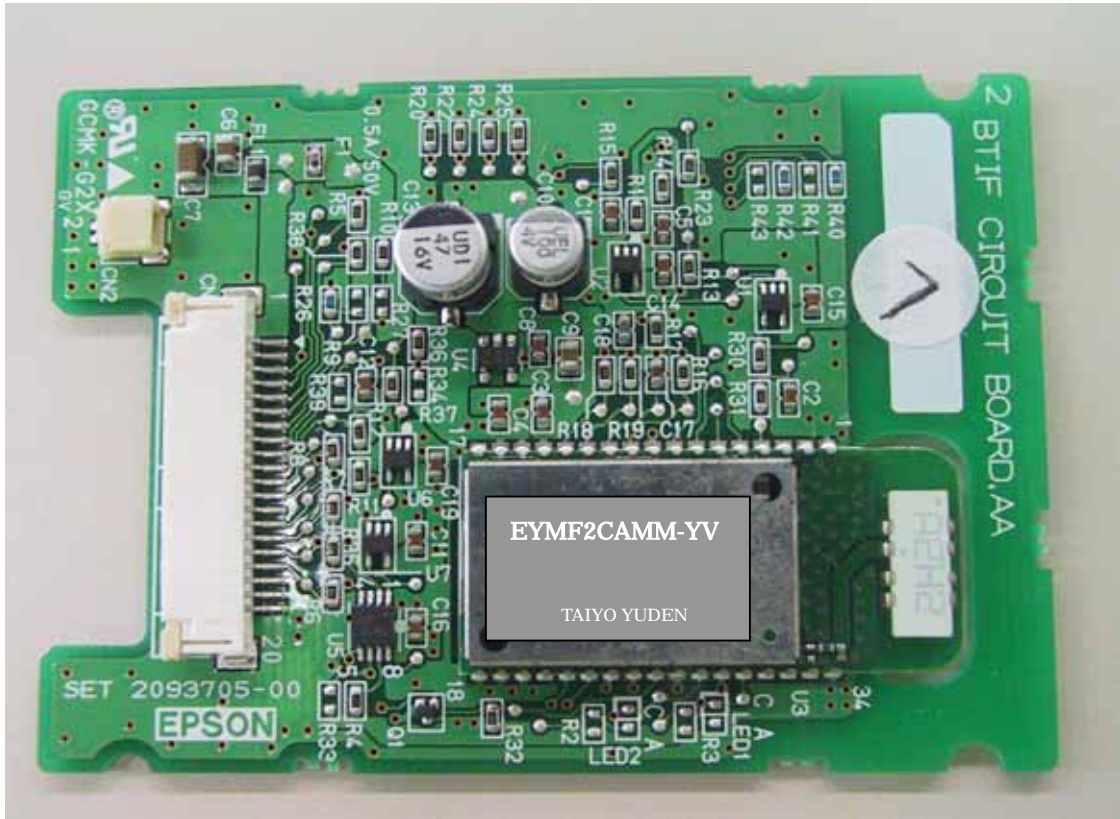

M224A
SEIKO EPSON CORPORATION
Bluetooth Interface board for Printer

External Photo

I. FRONT VIEW (M224A)

II. REAR VIEW (M224A)