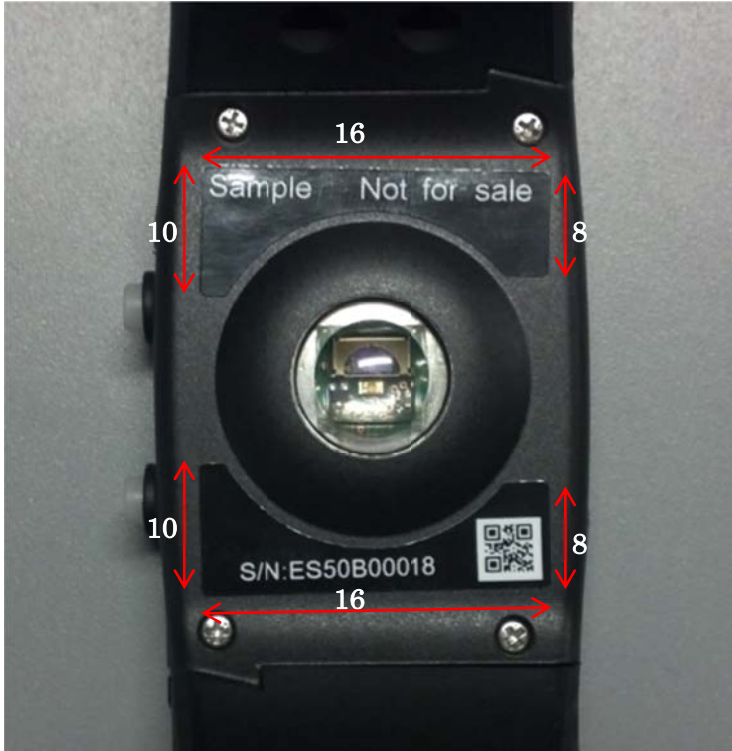

ID Label and Location

Heart Rate Activity Monitor

Size (mm)

Font Size 2×1mm

Actually , We use this indication

This picture is mass production precedence

Model:PS-500