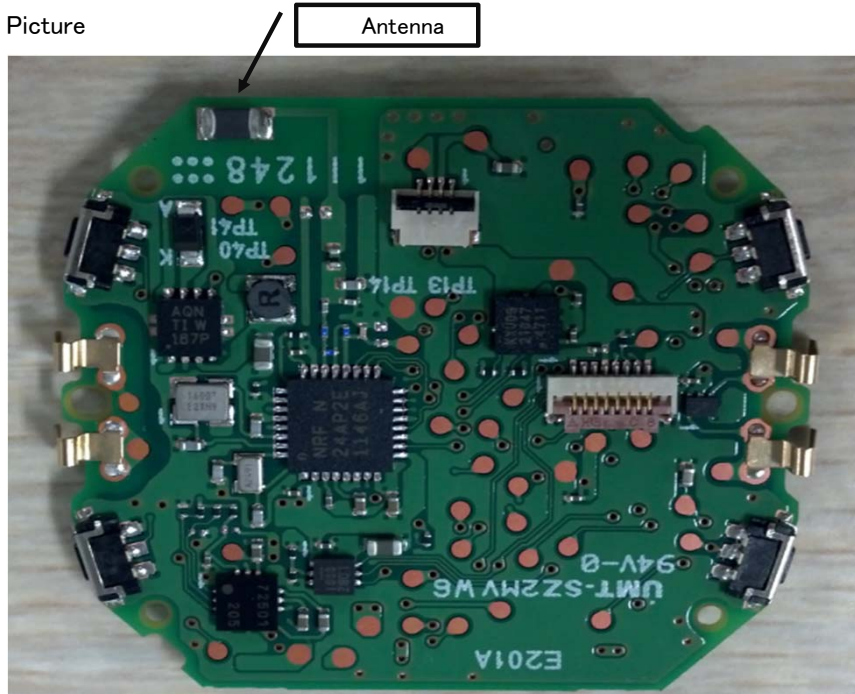

Internal Photos

Internal product photograph

WristableGPS (Runner's tool with GPS function)

Front and the back of the radio circuit board

Front Picture

Back picture