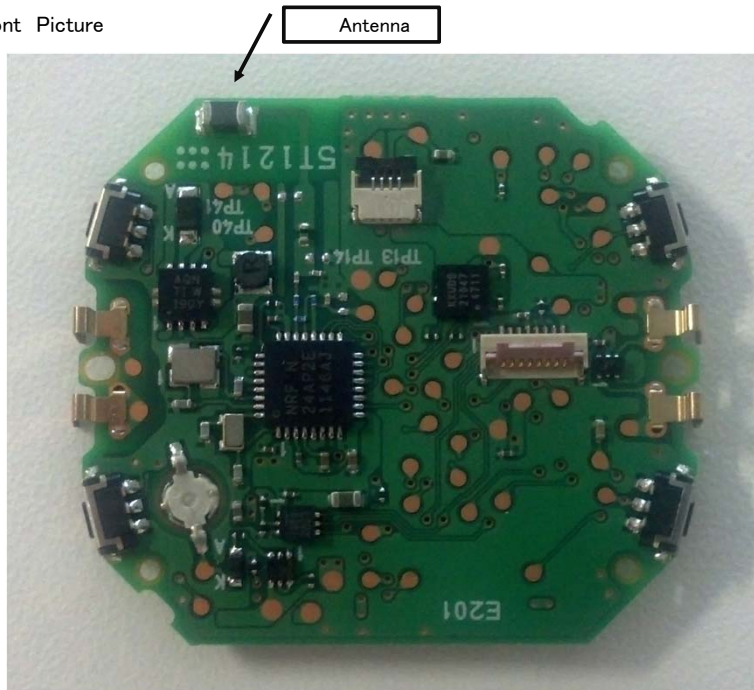

## Internal product photograph

WristableGPS (Runner's tool with GPS function)

※Model SS-700 uses the same board

Front and the back of the radio circuit board

Front Picture

Back picture