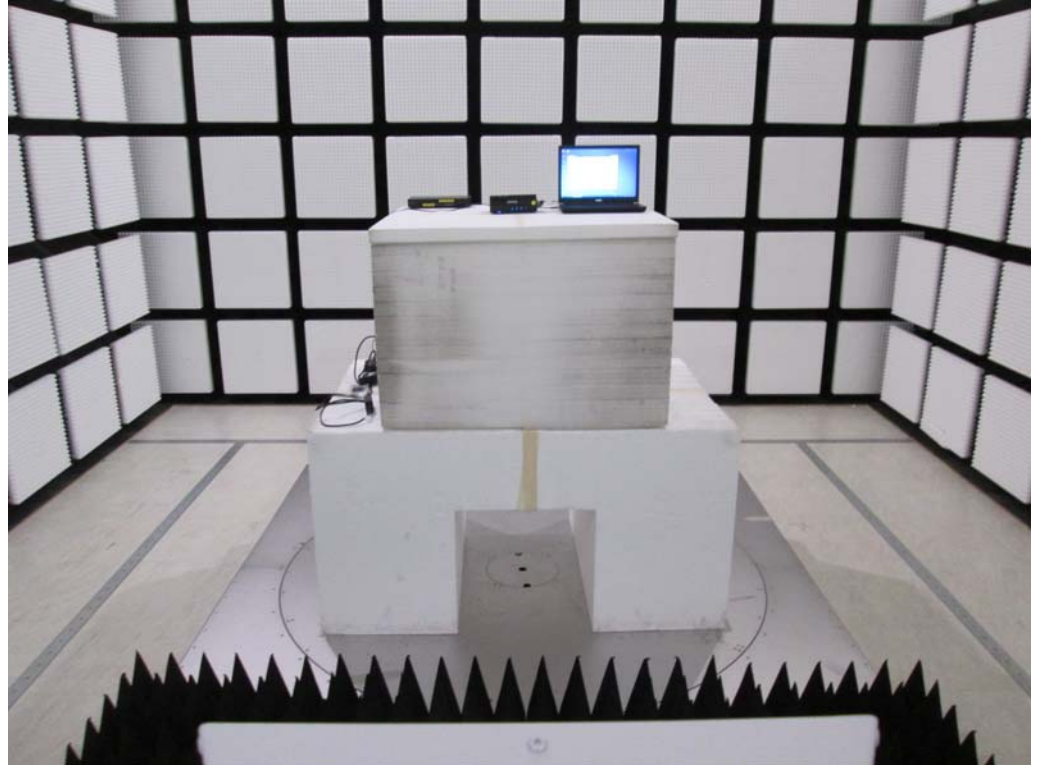

Appendix A. Test Photos

1. Photographs of AC Power Conducted Emissions Test Configuration

FRONT VIEW

REAR VIEW

2. Photographs of Transmitter Spurious Emissions Test Configuration

Test Configuration: 9kHz ~30MHz

FRONT VIEW

REAR VIEW

Test Configuration: Below 1GHz

FRONT VIEW

REAR VIEW

Test Configuration: Above 1GHz / Channel 2

FRONT VIEW

REAR VIEW

Channel 3

FRONT VIEW

REAR VIEW