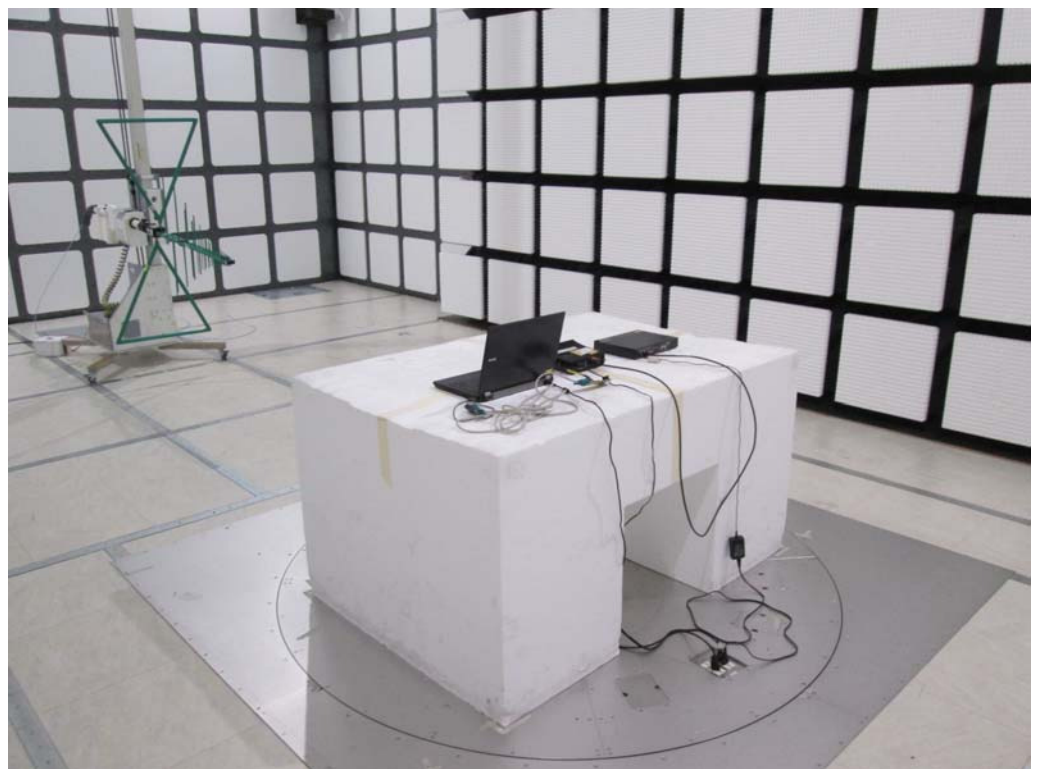

Appendix A. Test Photos

1. Photographs of AC Power Conducted Emissions Test Configuration

FRONT VIEW

REAR VIEW

2. Photographs of Transmitter Spurious Emissions Test Configuration

Test Configuration: 9kHz ~30MHz

FRONT VIEW

REAR VIEW

Test Configuration: Below 1GHz

FRONT VIEW

REAR VIEW

Test Configuration: Above 1GHz / Channel 2

FRONT VIEW

REAR VIEW