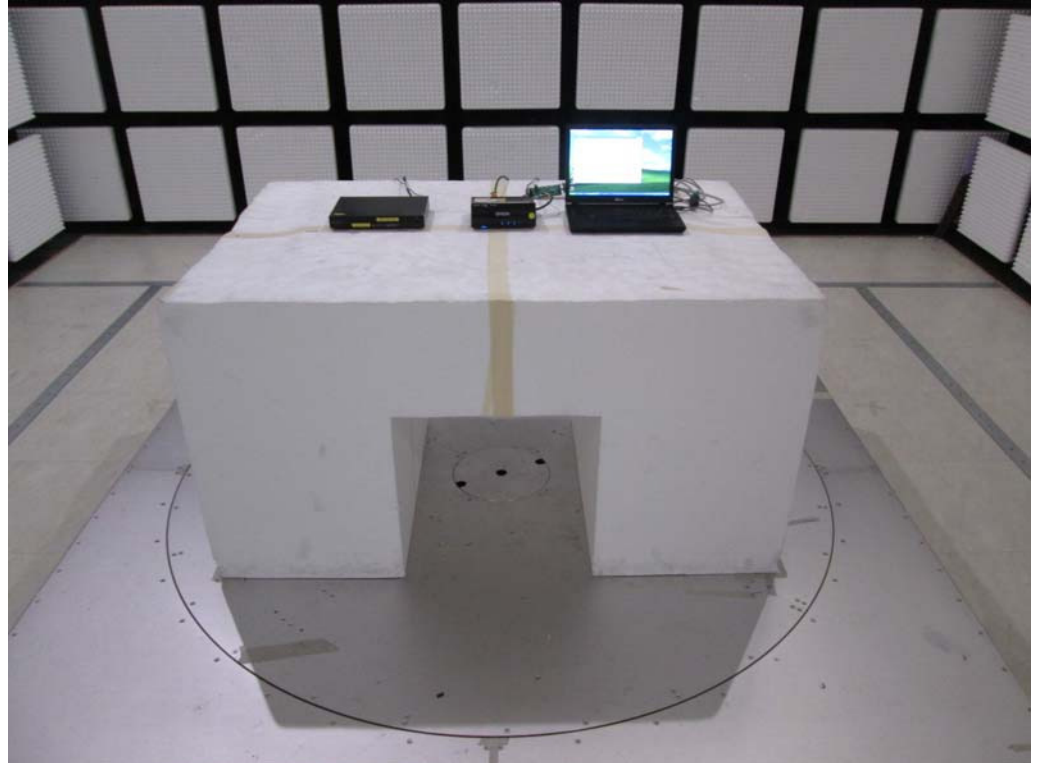

Appendix A. Test Photos

1. Photographs of AC Power Conducted Emissions Test Configuration

FRONT VIEW

REAR VIEW

2. Photographs of Transmitter Spurious Emissions Test Configuration

Test Configuration: 9kHz ~30MHz

FRONT VIEW

REAR VIEW

Test Configuration: Below 1GHz

FRONT VIEW

REAR VIEW

Test Configuration: Above 1GHz / Channel 2

FRONT VIEW

REAR VIEW

Channel 3

FRONT VIEW

REAR VIEW