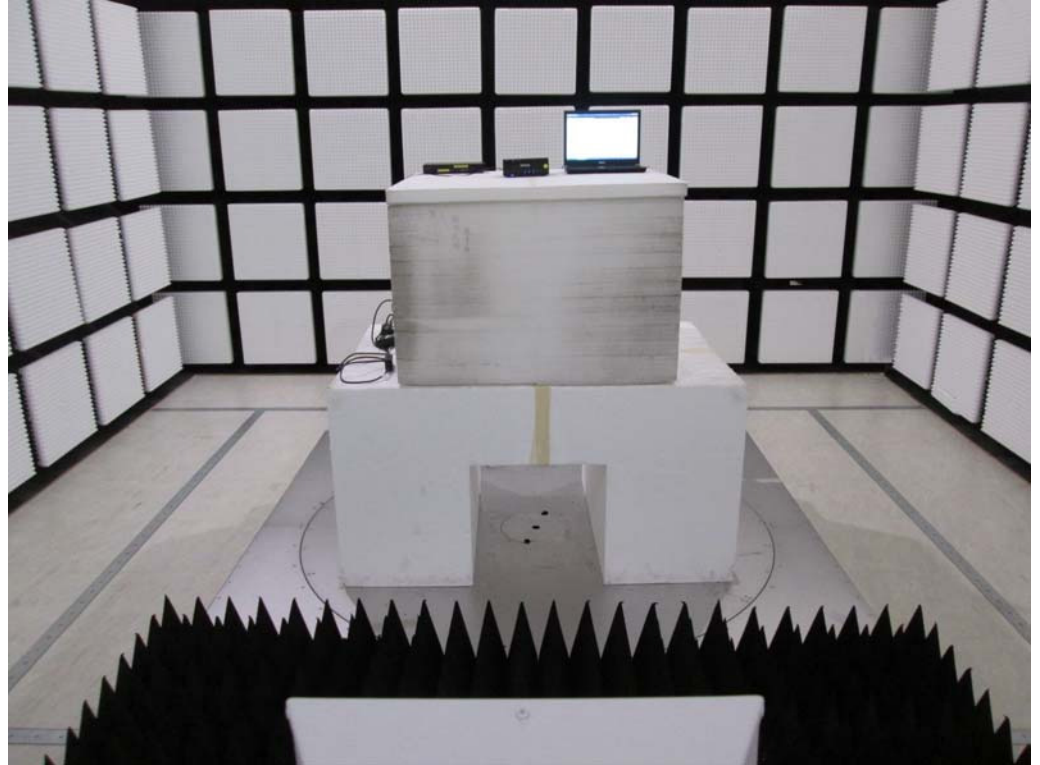

Appendix A. Test Photos

1. Photographs of AC Power Conducted Emissions Test Configuration

FRONT VIEW

REAR VIEW

2. Photographs of Transmitter Spurious Emissions Test Configuration

Test Configuration: 9kHz ~30MHz

FRONT VIEW

REAR VIEW

Test Configuration: Below 1GHz

FRONT VIEW

REAR VIEW

Test Configuration: Above 1GHz / Channel 2

FRONT VIEW

REAR VIEW

Channel 3

FRONT VIEW

REAR VIEW