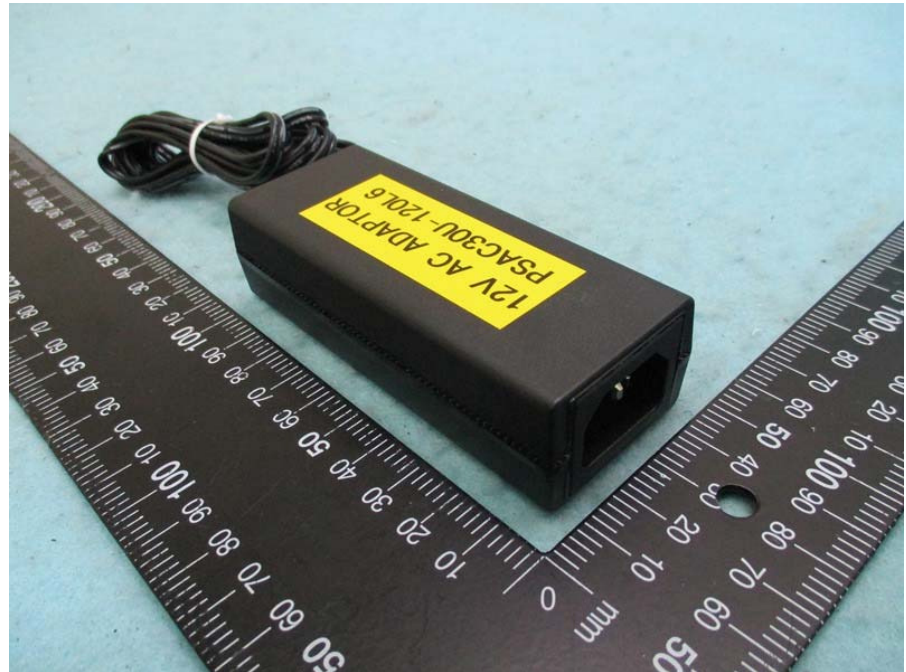

Photographs of EUT

Adapter

Model No.: PSAC30U-120L6

Power cable

HDMI cable