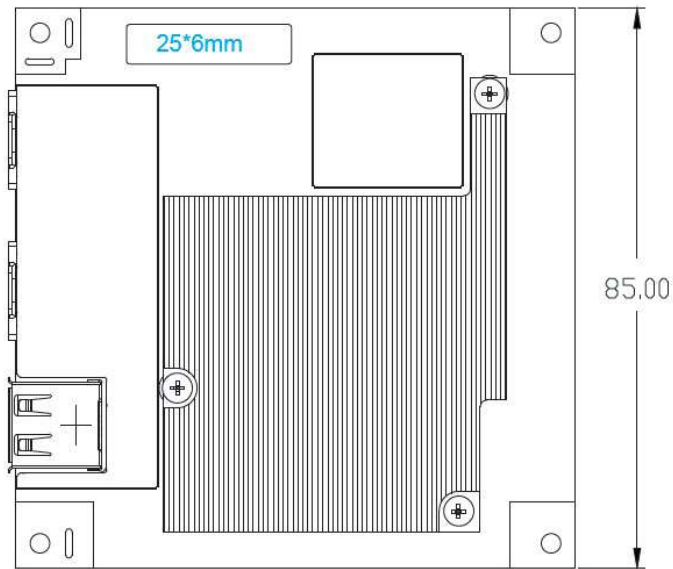

Label location / Label design

STI6200B

<A side>

<B side>

EPSON
 WLAN / BT Module 無線網路 / 藍牙模組
 Model / 型號: STI6200B 生產國別: 中國
 Rating / 輸入: 5V 1.5A Made in China

MAC: DDDDDDDDDDD
 SN: W9W5W449955

R-C-EKL-EER-STIXXX
 TA-2021/XXXX APPROVED