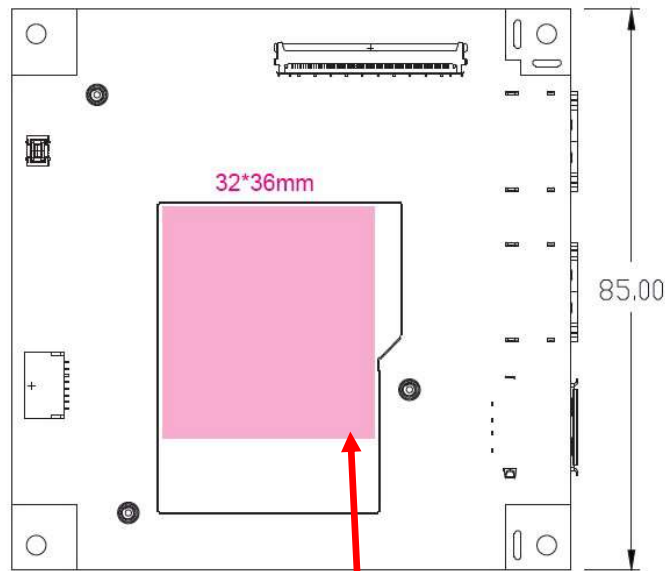

Label location / Label design

STI6200B

<A side>

<B side>

EPSON
 WLAN / BT Module 無線網路 / 藍牙模組
 Model / 型號: STI6200B 生產國別: 中國
 Rating / 輸入: 5V 1.5A Made in China

MAC: DDDDDDDDDDD
 SN: W9W5W449955

R-C-EKL-EER-STIXXX
 TA-2021/XXXX APPROVED