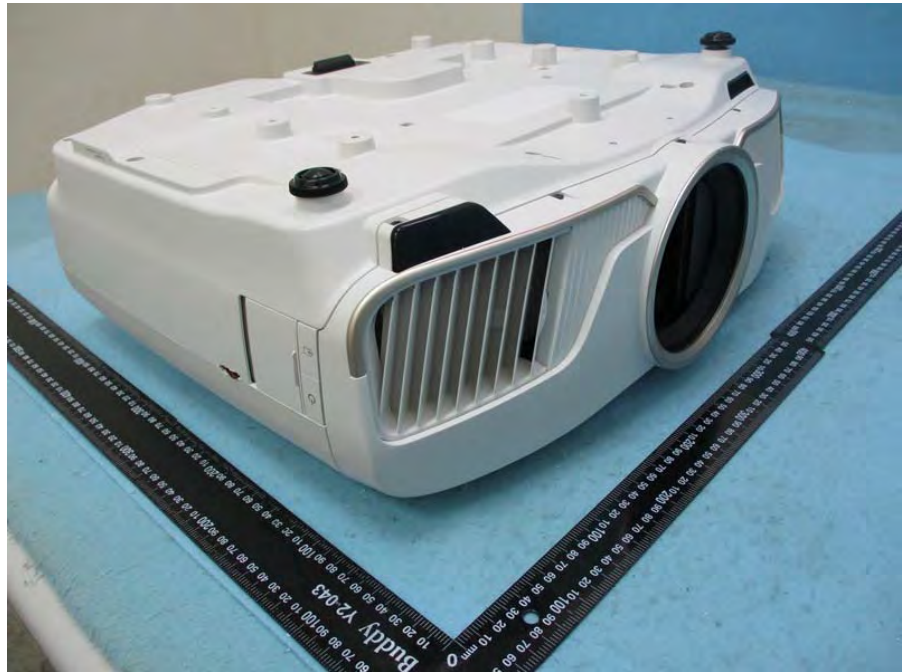

Brand Name: EPSON Model Name: H931A

Remote controller

Power cable

HDMI cable