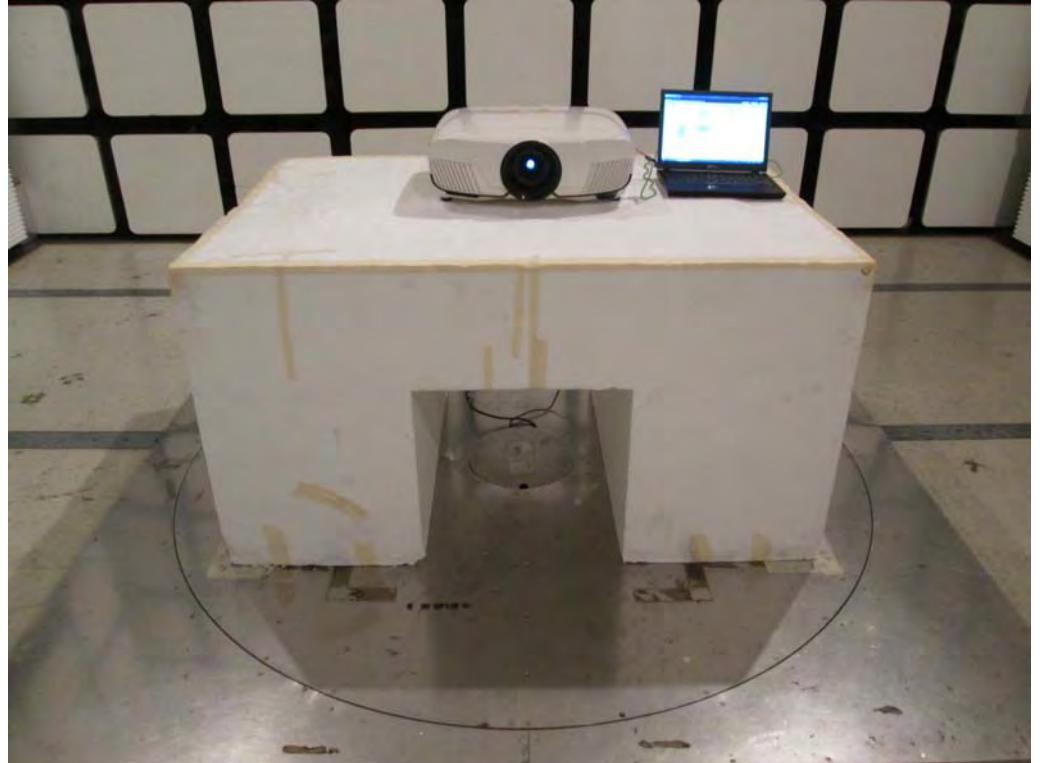

Appendix A. Test Photos

1. Photographs of AC Power Conducted Emissions Test Configuration

FRONT VIEW

REAR VIEW

2. Photographs of Transmitter Spurious Emissions Test Configuration

Test Configuration: 9kHz ~30MHz

FRONT VIEW

REAR VIEW

Test Configuration: Below 1GHz

FRONT VIEW

REAR VIEW

Test Configuration: Above 1GHz

FRONT VIEW

REAR VIEW