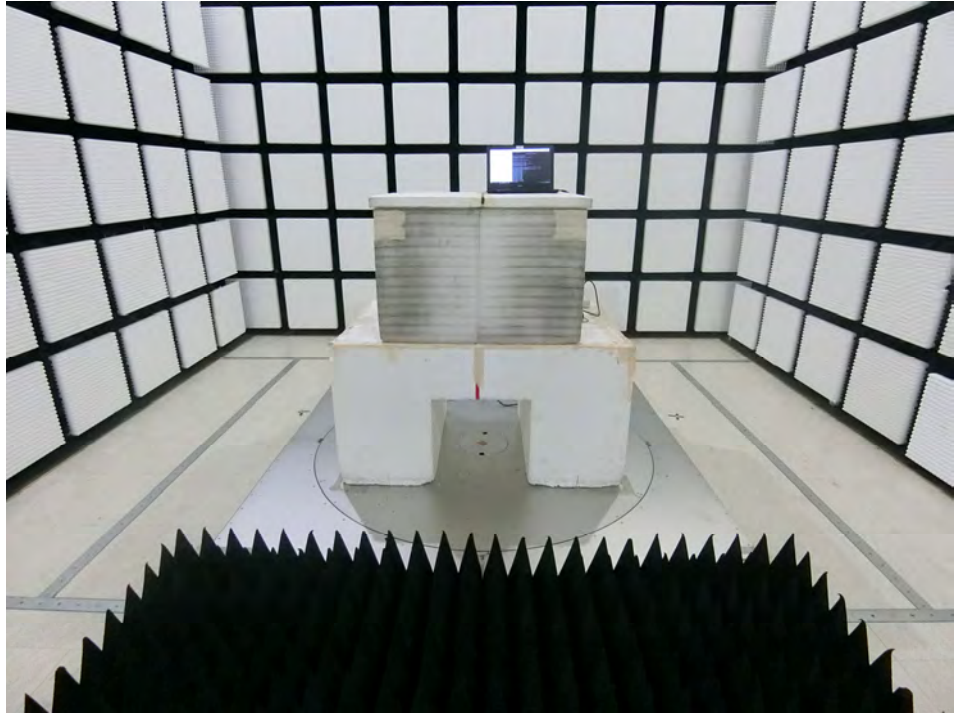

## 2. Photographs of Radiated Emissions Test Configuration

Test Configuration: 30MHz~1GHz / Test Mode: Mode 2

FRONT VIEW

REAR VIEW

Test Configuration: Above 1GHz / Test Mode: Mode 1~Mode 2

**FRONT VIEW**

**REAR VIEW**