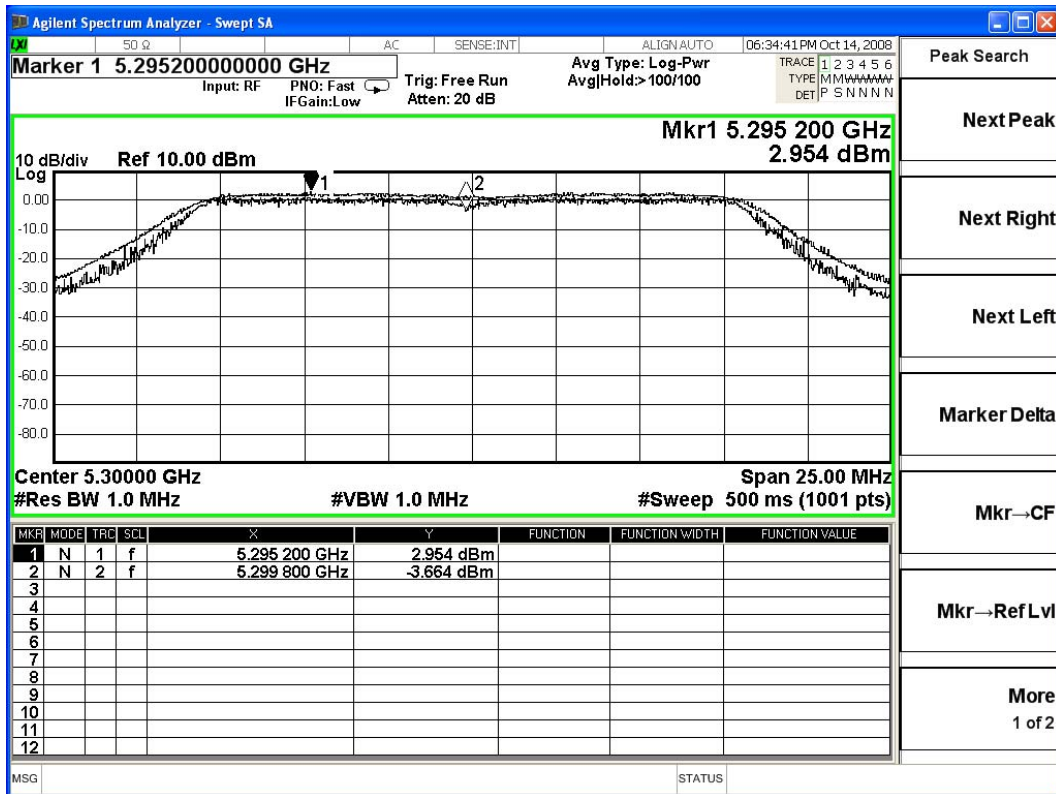

5.6. Test Result of Peak Excursion

Product : ROS Home Center
 Test Item : Peak Excursion
 Test Site : No.3 OATS
 Test Mode : Mode 1: Transmitter 802.11a

Channel No.	Frequency (MHz)	Measurement Level (dB)	Required Limit (dB)	Result
01	5260.00	5.482	≤ 13	Pass
03	5300.00	6.618	≤ 13	Pass
04	5320.00	6.522	≤ 13	Pass
05	5500.00	6.720	≤ 13	Pass
10	5600.00	6.757	≤ 13	Pass
15	5700.00	7.036	≤ 13	Pass

Channel 01:

Channel 03:

Channel 04:

Channel 05:

Channel 10:

Channel 15:

Product : ROS Home Center
 Test Item : Peak Excursion
 Test Site : No.3 OATS
 Test Mode : Mode 2: Transmitter 802.11n-20BW_13.5Mbps(5G Band)-Antenna A