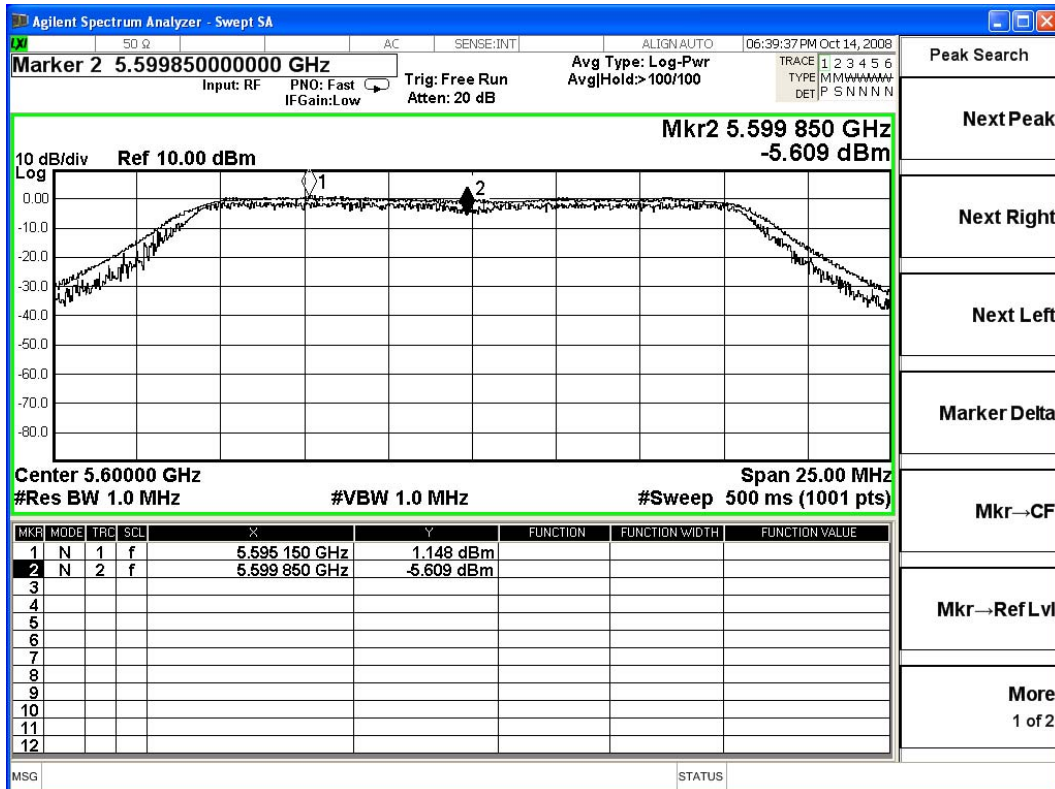

5.6. Test Result of Peak Excursion

Product : ROS Home Center
 Test Item : Peak Excursion
 Test Site : No.3 OATS
 Test Mode : Mode 1: Transmitter 802.11a

Channel No.	Frequency (MHz)	Measurement Level (dB)	Required Limit (dB)	Result
01	5260.00	5.482	≤ 13	Pass
03	5300.00	6.618	≤ 13	Pass
04	5320.00	6.522	≤ 13	Pass
05	5500.00	6.720	≤ 13	Pass
10	5600.00	6.757	≤ 13	Pass
15	5700.00	7.036	≤ 13	Pass

Channel 01:

Channel 03:

Channel 04:

Channel 05:

Channel 10:

Channel 15:

Product : ROS Home Center
 Test Item : Peak Excursion
 Test Site : No.3 OATS
 Test Mode : Mode 2: Transmitter 802.11n-20BW_13.5Mbps(5G Band)-Antenna A