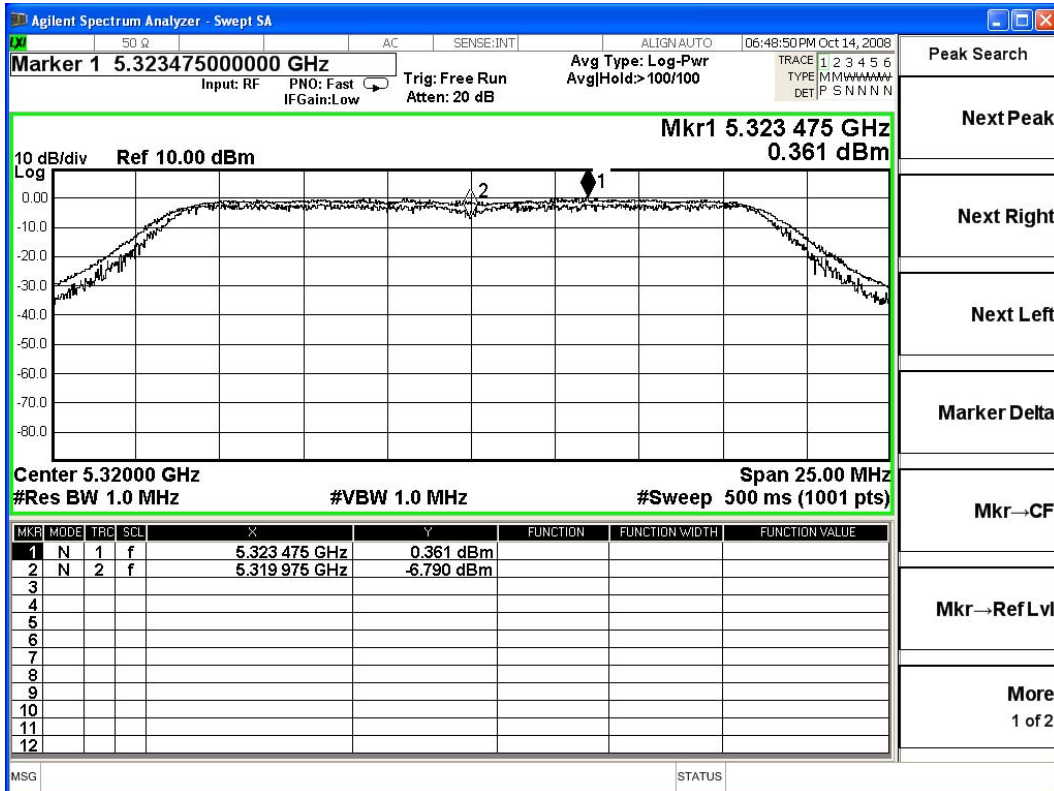

Ant-A Channel 04: