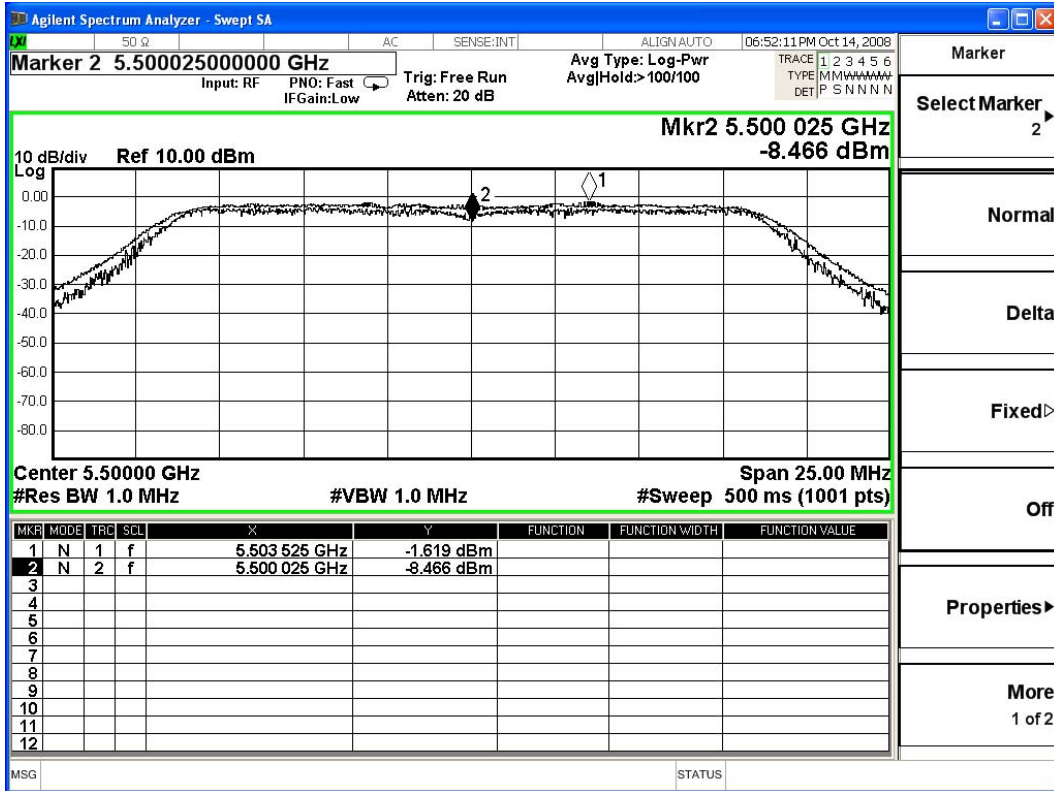

Ant-A Channel 01:

Ant-A Channel 03:

Ant-A Channel 04:

Ant-A Channel 05:

Ant-A Channel 10:

Ant-A Channel 15:

Product : ROS Home Center
 Test Item : Peak Excursion
 Test Site : No.3 OATS
 Test Mode : Mode 2: Transmitter 802.11n-20BW_13.5Mbps(5G Band)-Antenna B