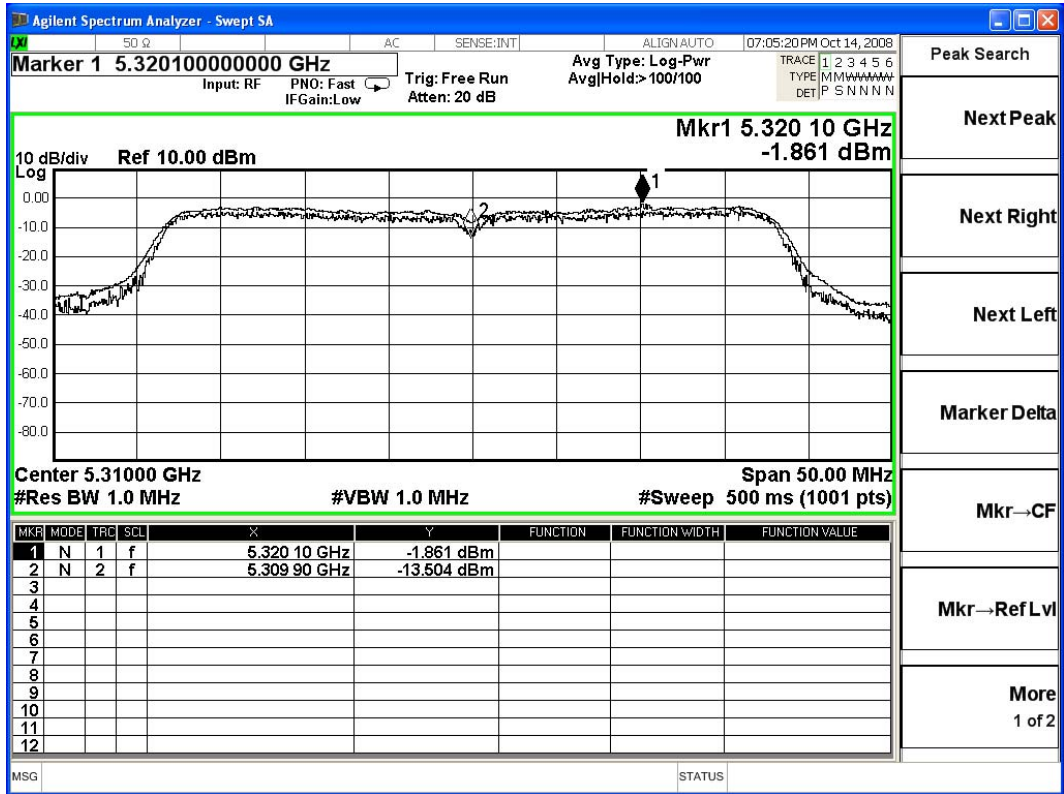

Ant A-Channel 02: