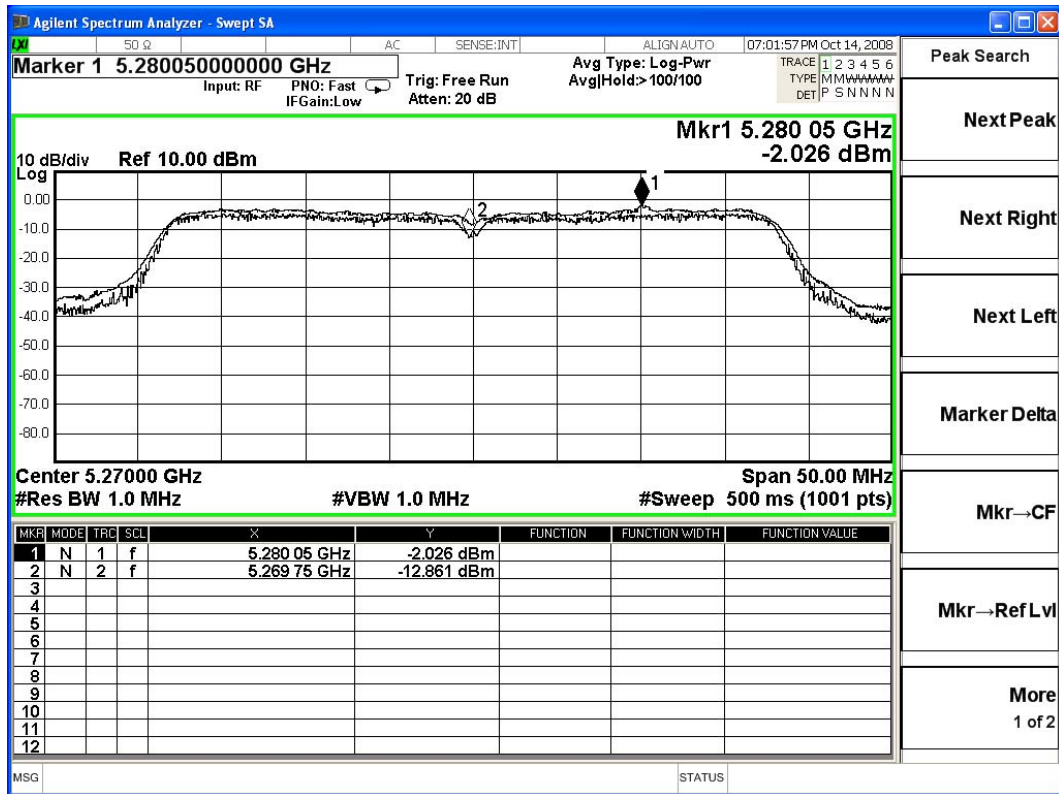

Product : ROS Home Center
Test Item : Peak Excursion
Test Site : No.3 OATS
Test Mode : Mode 3: Transmitter 802.11n-40BW_27Mbps(5G Band)-Antenna A

Channel No.	Frequency (MHz)	Measurement Level (dB)	Required Limit (dB)	Result
01	5270.00	10.835	≤ 13	Pass
02	5310.00	11.643	≤ 13	Pass
03	5510.00	11.475	≤ 13	Pass
05	5590.00	11.467	≤ 13	Pass
07	5670.00	10.749	≤ 13	Pass

Ant A-Channel 01: