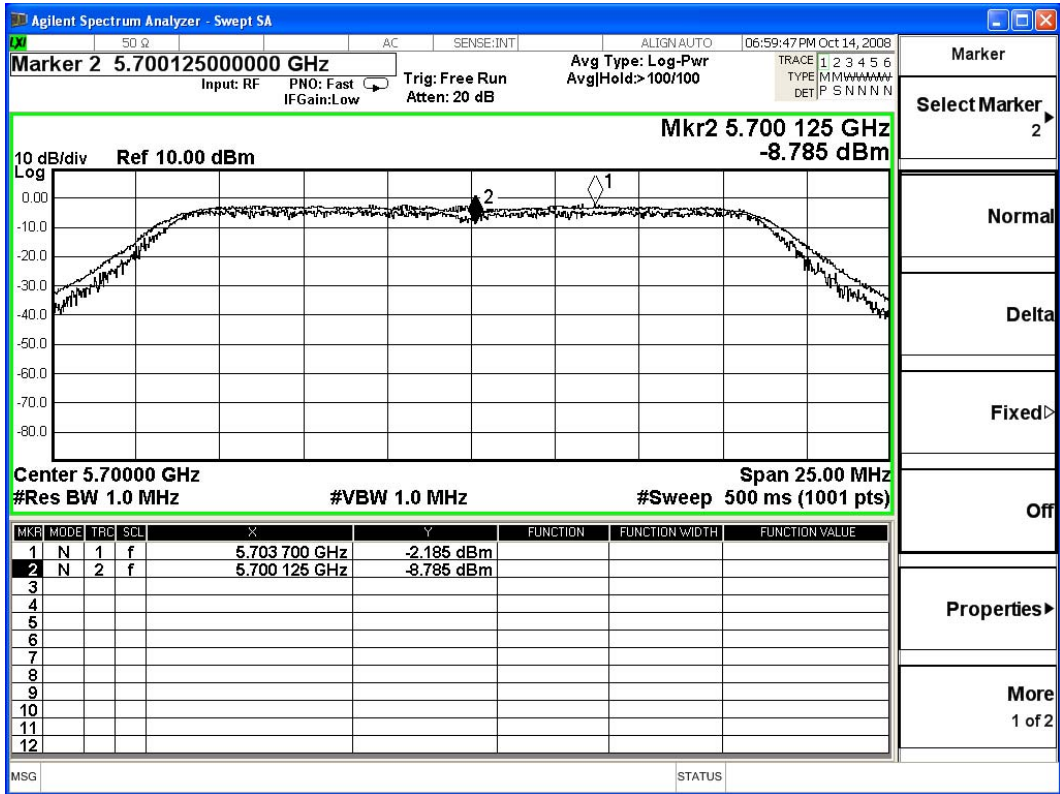

Ant-B Channel 01:

Ant-B Channel 03:

Ant-B Channel 04:

Ant-B Channel 05:

Ant-B Channel 10:

Ant B-Channel 15:

Product : ROS Home Center
 Test Item : Peak Excursion
 Test Site : No.3 OATS
 Test Mode : Mode 3: Transmitter 802.11n-40BW_27Mbps(5G Band)-Antenna A