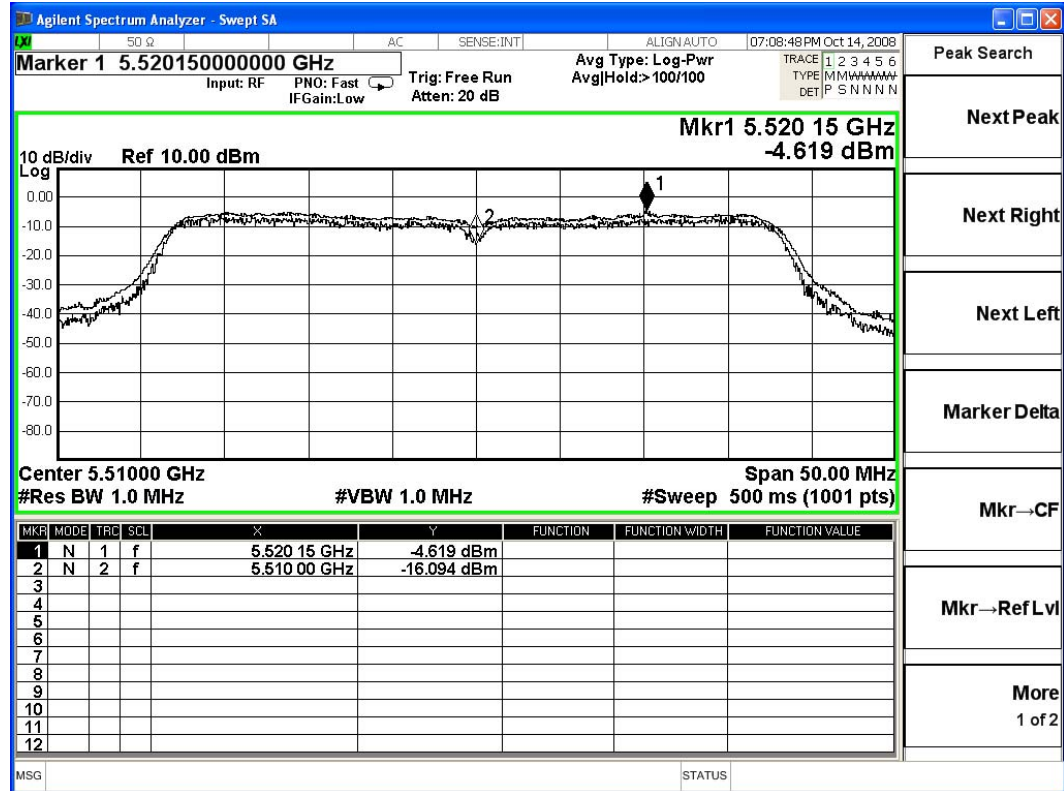

Channel No.	Frequency (MHz)	Measurement Level (dB)	Required Limit (dB)	Result
01	5270.00	10.835	≤ 13	Pass
02	5310.00	11.643	≤ 13	Pass
03	5510.00	11.475	≤ 13	Pass
05	5590.00	11.467	≤ 13	Pass
07	5670.00	10.749	≤ 13	Pass

Ant A-Channel 01:

Ant A-Channel 02:

Ant A-Channel 03:

Ant A-Channel 05:

Ant A-Channel 07:

Product : ROS Home Center
 Test Item : Peak Excursion
 Test Site : No.3 OATS
 Test Mode : Mode 3: Transmitter 802.11n-40BW_27Mbps(5G Band)-Antenna B