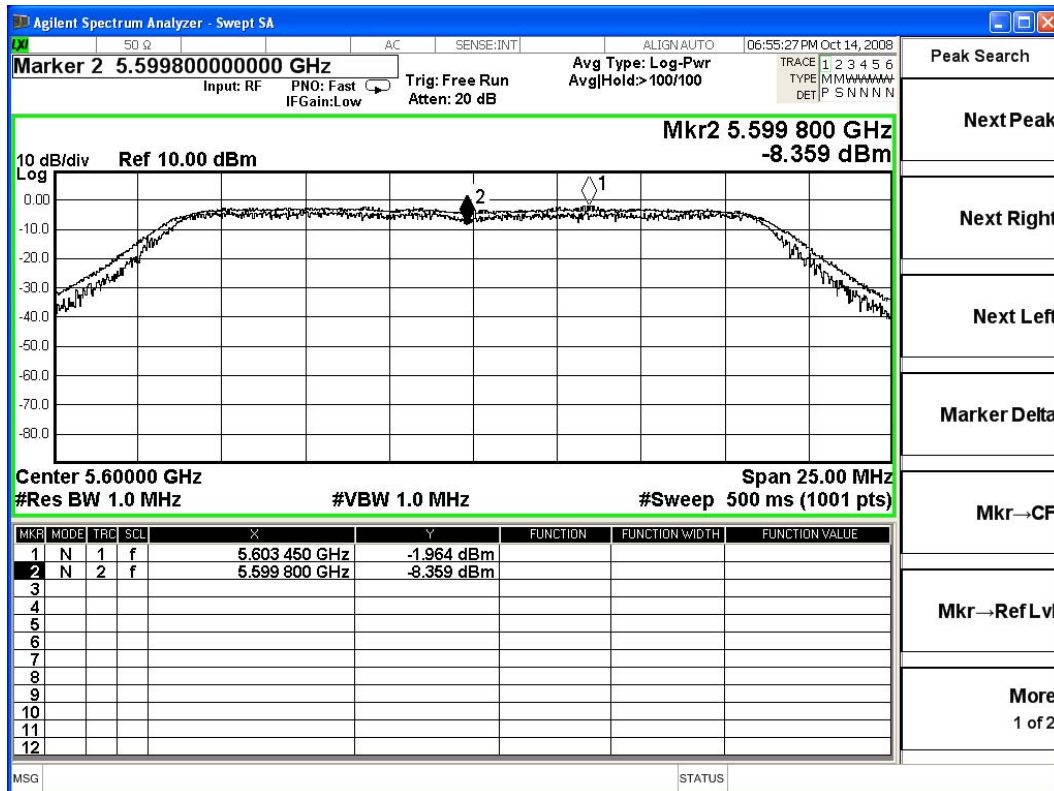

Ant-A Channel 01:

Ant-A Channel 03:

Ant-A Channel 04:

Ant-A Channel 05:

Ant-A Channel 10:

Ant-A Channel 15:

Product : ROS Home Center
 Test Item : Peak Excursion
 Test Site : No.3 OATS
 Test Mode : Mode 2: Transmitter 802.11n-20BW_13.5Mbps(5G Band)-Antenna B