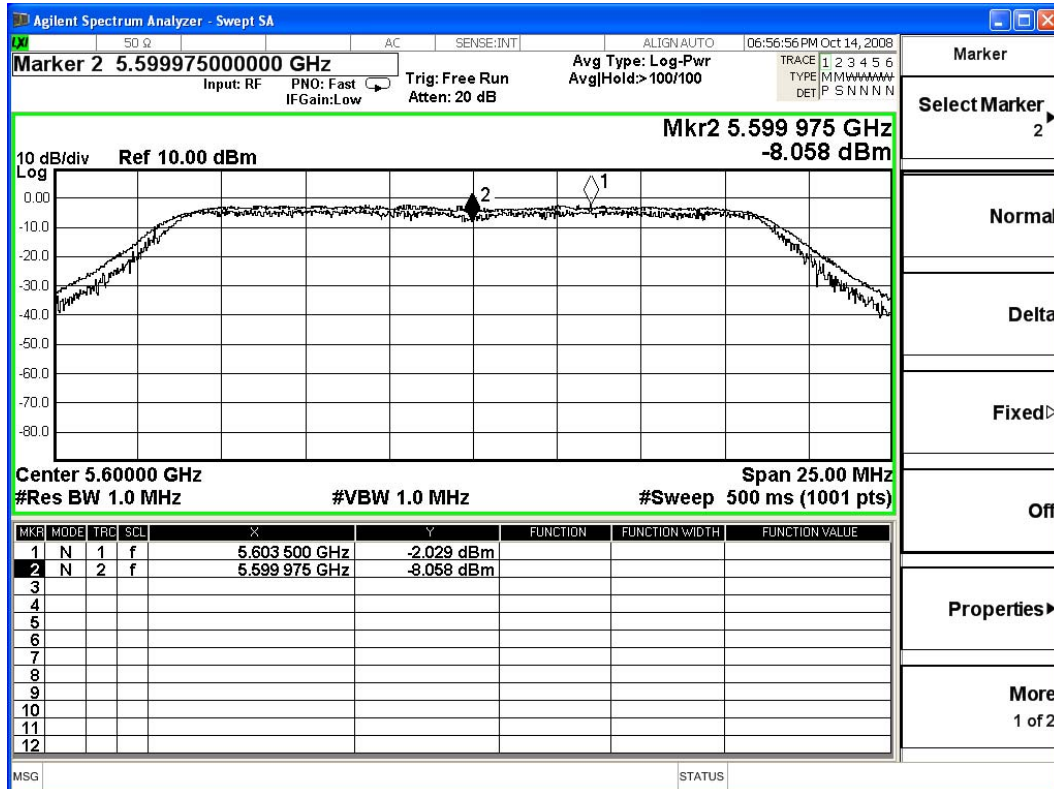

Ant-B Channel 01:

Ant-B Channel 03:

Ant-B Channel 04:

Ant-B Channel 05:

Ant-B Channel 10:

Ant B-Channel 15:

Product : ROS Home Center
 Test Item : Peak Excursion
 Test Site : No.3 OATS
 Test Mode : Mode 3: Transmitter 802.11n-40BW_27Mbps(5G Band)-Antenna A