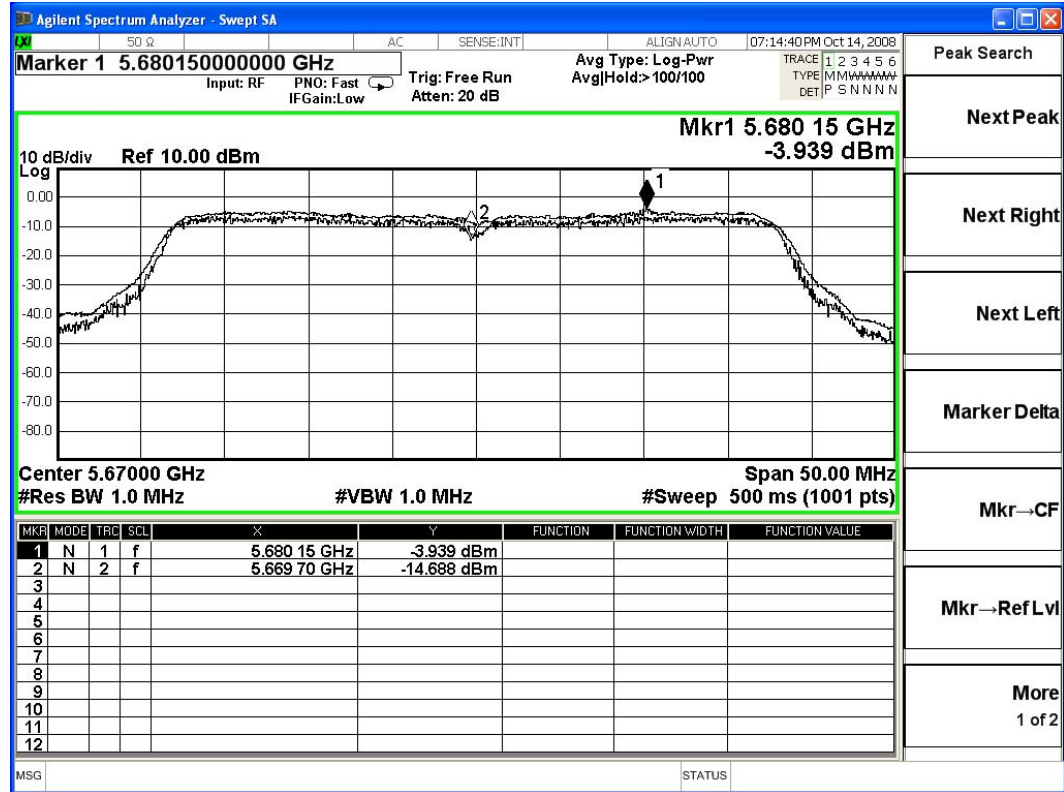

Ant A-Channel 01:

Ant A-Channel 02:

Ant A-Channel 03:

Ant A-Channel 05:

Ant A-Channel 07:

Product : ROS Home Center
 Test Item : Peak Excursion
 Test Site : No.3 OATS
 Test Mode : Mode 3: Transmitter 802.11n-40BW_27Mbps(5G Band)-Antenna B