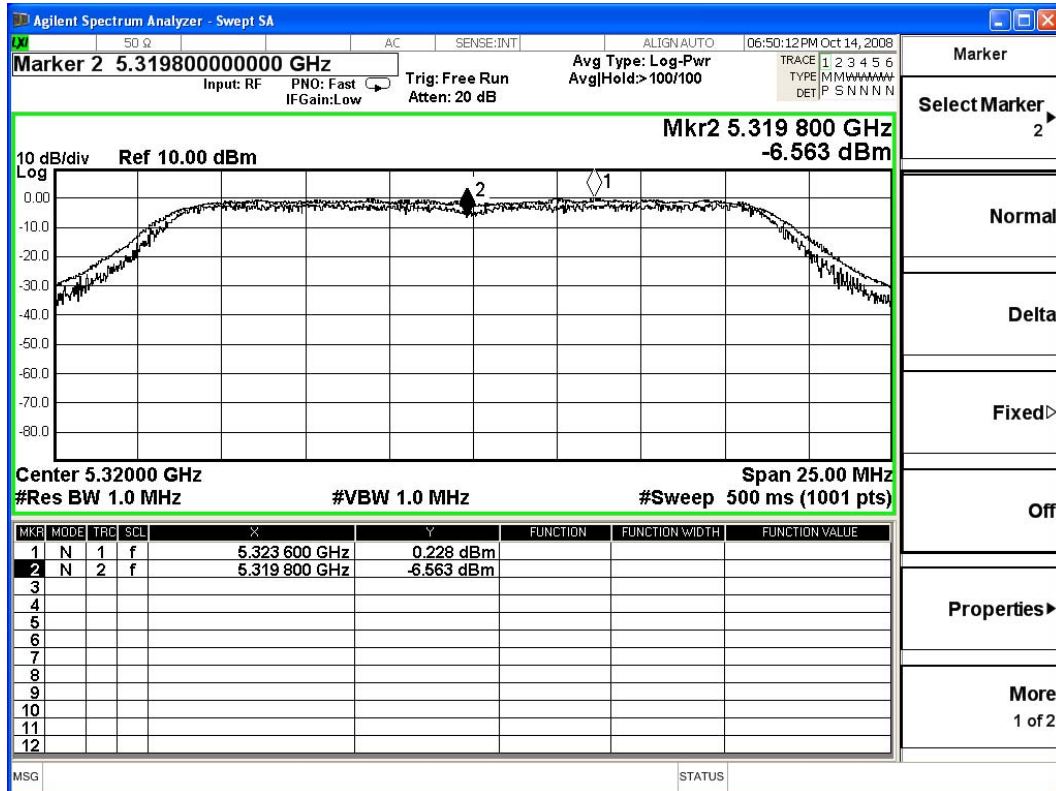

Channel No.	Frequency (MHz)	Measurement Level (dB)	Required Limit (dB)	Result
01	5260.00	7.561	≤ 13	Pass
03	5300.00	6.195	≤ 13	Pass
04	5320.00	6.791	≤ 13	Pass
05	5500.00	6.354	≤ 13	Pass
10	5600.00	6.029	≤ 13	Pass
15	5700.00	6.600	≤ 13	Pass

Ant-B Channel 01:

Ant-B Channel 03:

Ant-B Channel 04:

Ant-B Channel 05:

Ant-B Channel 10:

Ant B-Channel 15:

Product : ROS Home Center
 Test Item : Peak Excursion
 Test Site : No.3 OATS
 Test Mode : Mode 3: Transmitter 802.11n-40BW_27Mbps(5G Band)-Antenna A