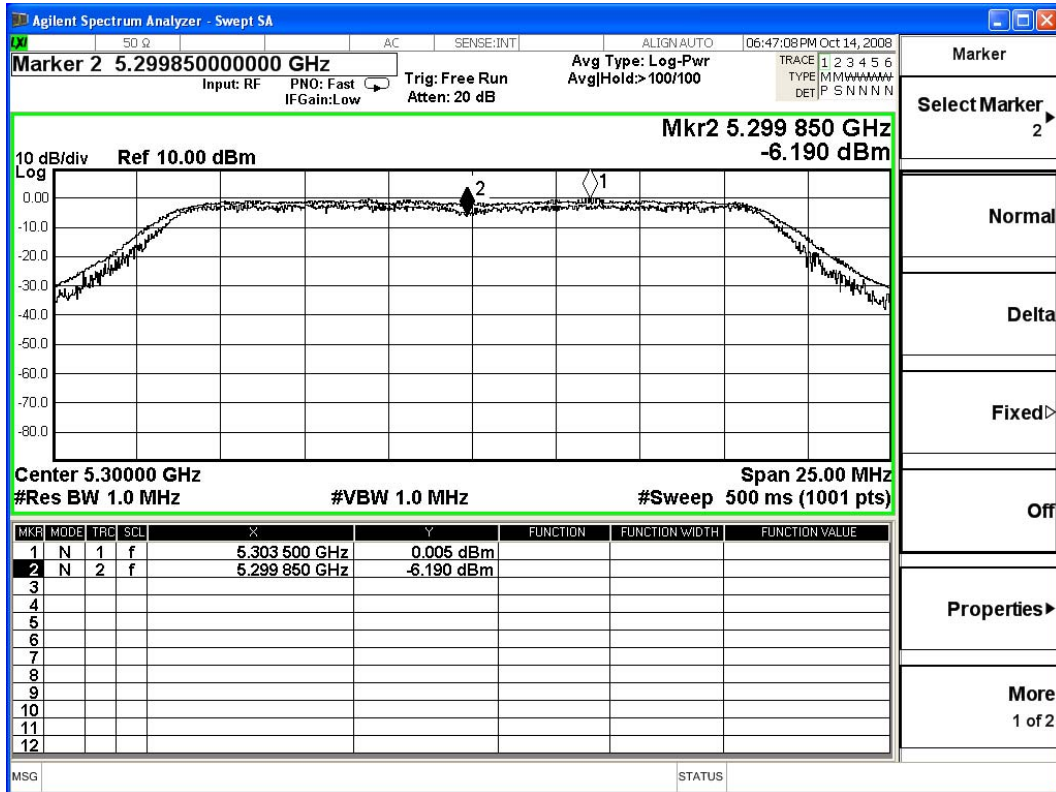

Ant-B Channel 03: