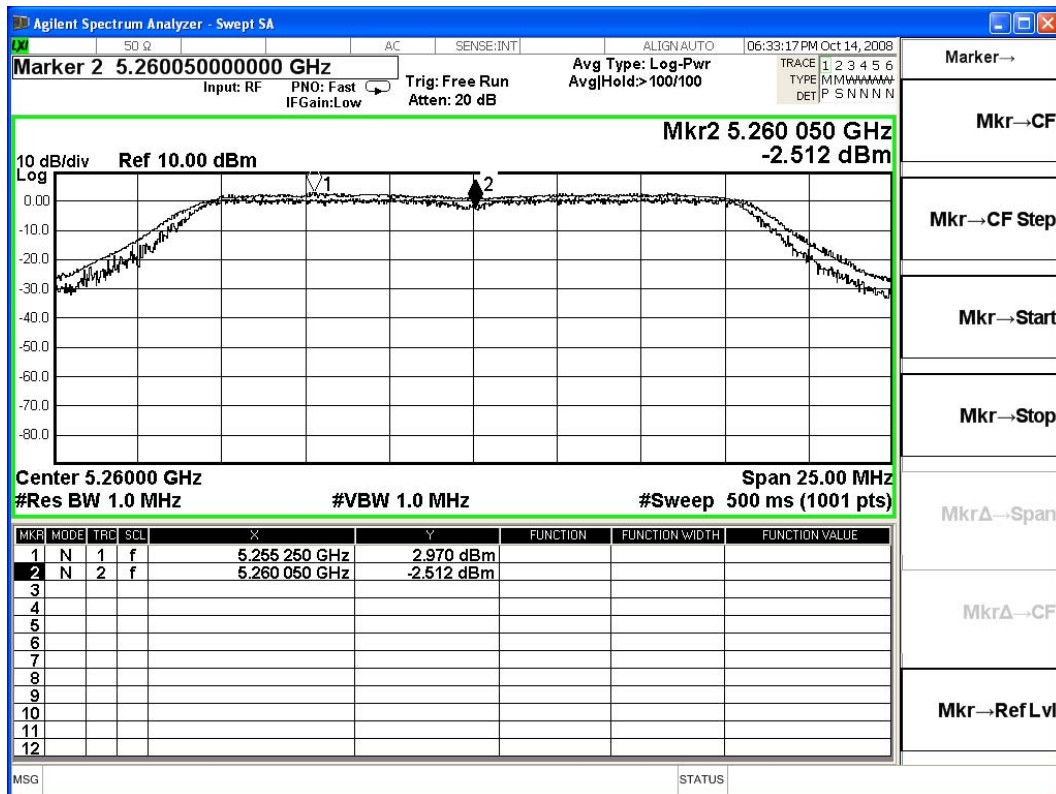

5.6. Test Result of Peak Excursion

Product : ROS Home Center
 Test Item : Peak Excursion
 Test Site : No.3 OATS
 Test Mode : Mode 1: Transmitter 802.11a

Channel No.	Frequency (MHz)	Measurement Level (dB)	Required Limit (dB)	Result
01	5260.00	5.482	≤ 13	Pass
03	5300.00	6.618	≤ 13	Pass
04	5320.00	6.522	≤ 13	Pass
05	5500.00	6.720	≤ 13	Pass
10	5600.00	6.757	≤ 13	Pass
15	5700.00	7.036	≤ 13	Pass

Channel 01:

Channel 03:

Channel 04:

Channel 05:

Channel 10:

Channel 15:

Product : ROS Home Center
 Test Item : Peak Excursion
 Test Site : No.3 OATS
 Test Mode : Mode 2: Transmitter 802.11n-20BW_13.5Mbps(5G Band)-Antenna A