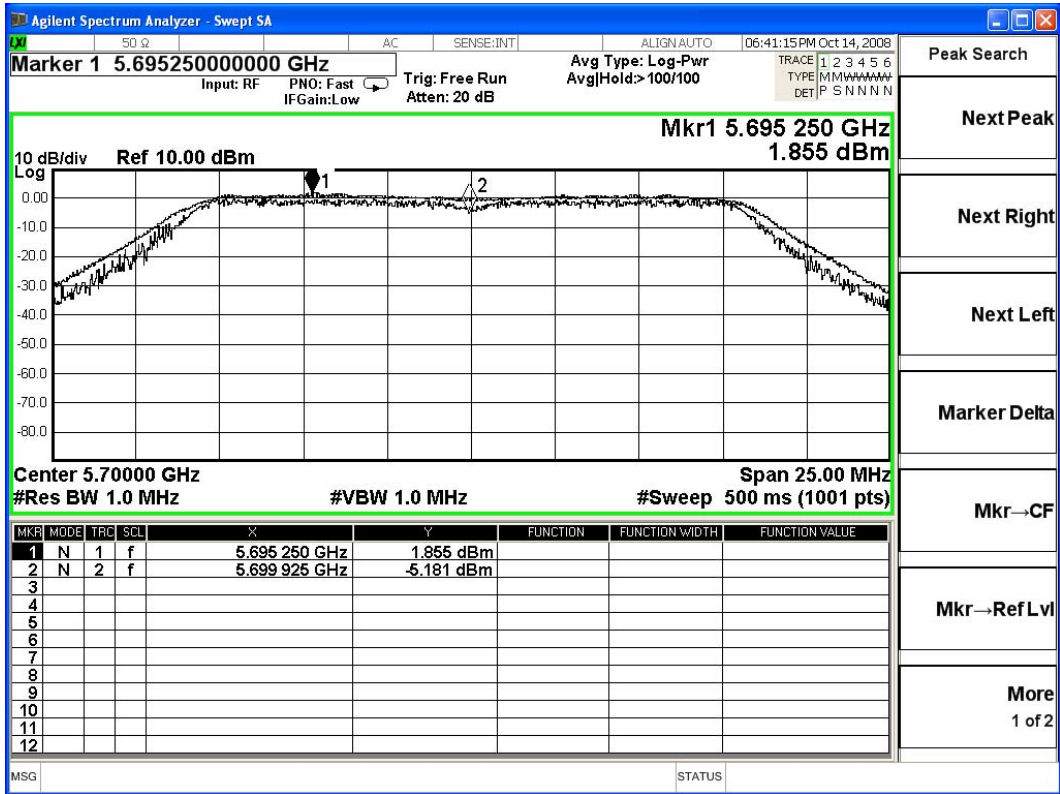

5.6. Test Result of Peak Excursion

Product : ROS Home Center
 Test Item : Peak Excursion
 Test Site : No.3 OATS
 Test Mode : Mode 1: Transmitter 802.11a

Channel No.	Frequency (MHz)	Measurement Level (dB)	Required Limit (dB)	Result
01	5260.00	5.482	≤ 13	Pass
03	5300.00	6.618	≤ 13	Pass
04	5320.00	6.522	≤ 13	Pass
05	5500.00	6.720	≤ 13	Pass
10	5600.00	6.757	≤ 13	Pass
15	5700.00	7.036	≤ 13	Pass

Channel 01:

Channel 03:

Channel 04:

Channel 05:

Channel 10:

Channel 15:

Product : ROS Home Center
 Test Item : Peak Excursion
 Test Site : No.3 OATS
 Test Mode : Mode 2: Transmitter 802.11n-20BW_13.5Mbps(5G Band)-Antenna A