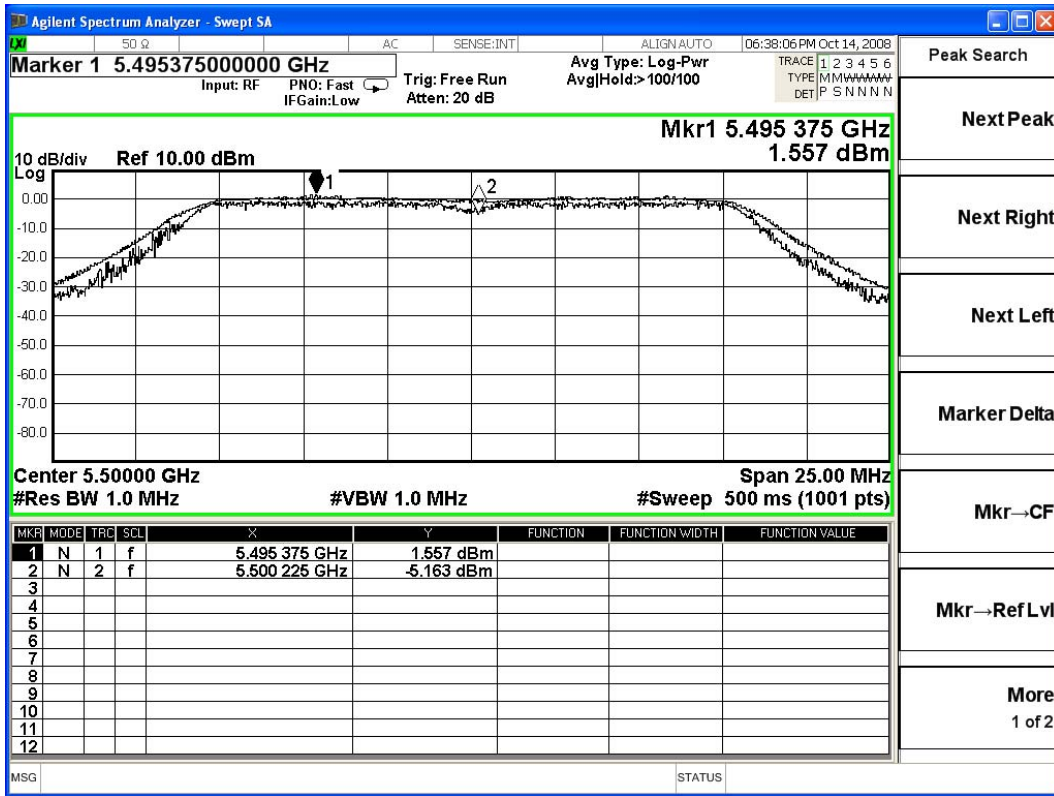

5.6. Test Result of Peak Excursion

Product : ROS Home Center
 Test Item : Peak Excursion
 Test Site : No.3 OATS
 Test Mode : Mode 1: Transmitter 802.11a

Channel No.	Frequency (MHz)	Measurement Level (dB)	Required Limit (dB)	Result
01	5260.00	5.482	≤ 13	Pass
03	5300.00	6.618	≤ 13	Pass
04	5320.00	6.522	≤ 13	Pass
05	5500.00	6.720	≤ 13	Pass
10	5600.00	6.757	≤ 13	Pass
15	5700.00	7.036	≤ 13	Pass

Channel 01:

Channel 03:

Channel 04:

Channel 05:

Channel 10:

Channel 15:

Product : ROS Home Center
 Test Item : Peak Excursion
 Test Site : No.3 OATS
 Test Mode : Mode 2: Transmitter 802.11n-20BW_13.5Mbps(5G Band)-Antenna A