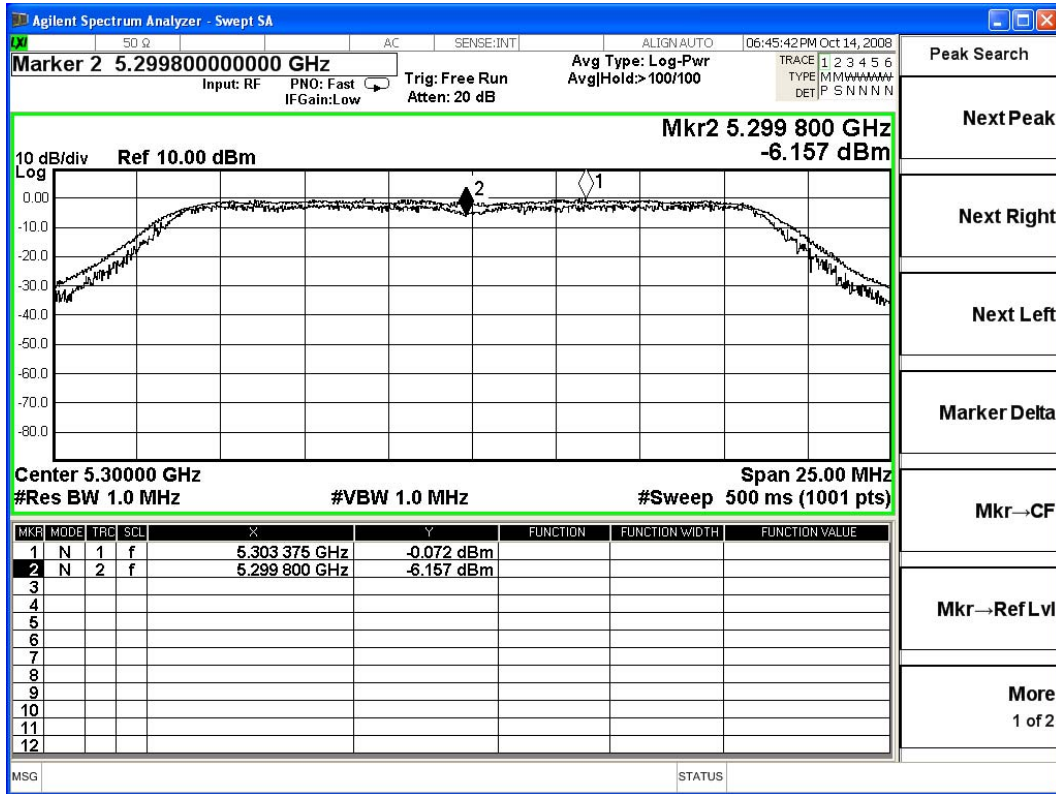

Ant-A Channel 03: