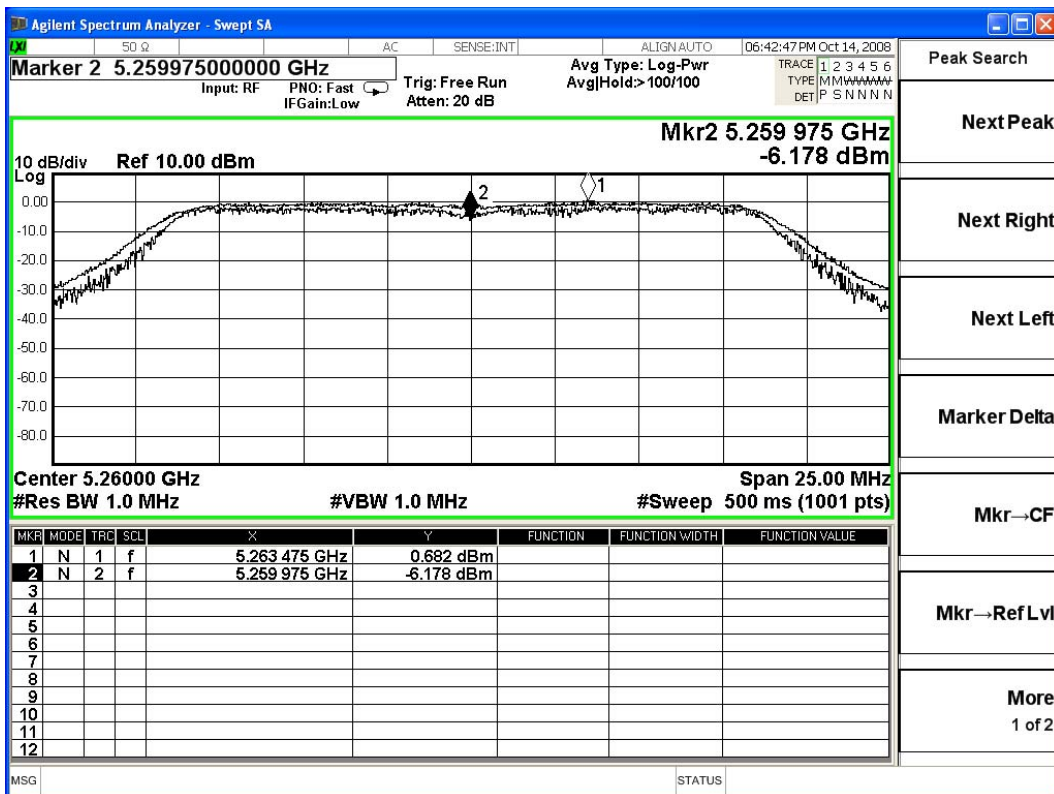

Product : ROS Home Center
Test Item : Peak Excursion
Test Site : No.3 OATS
Test Mode : Mode 2: Transmitter 802.11n-20BW_13.5Mbps(5G Band)-Antenna A

Channel No.	Frequency (MHz)	Measurement Level (dB)	Required Limit (dB)	Result
01	5260.00	6.860	≤ 13	Pass
03	5300.00	6.085	≤ 13	Pass
04	5320.00	7.151	≤ 13	Pass
05	5500.00	6.847	≤ 13	Pass
10	5600.00	6.395	≤ 13	Pass
15	5700.00	6.673	≤ 13	Pass

Ant-A Channel 01: