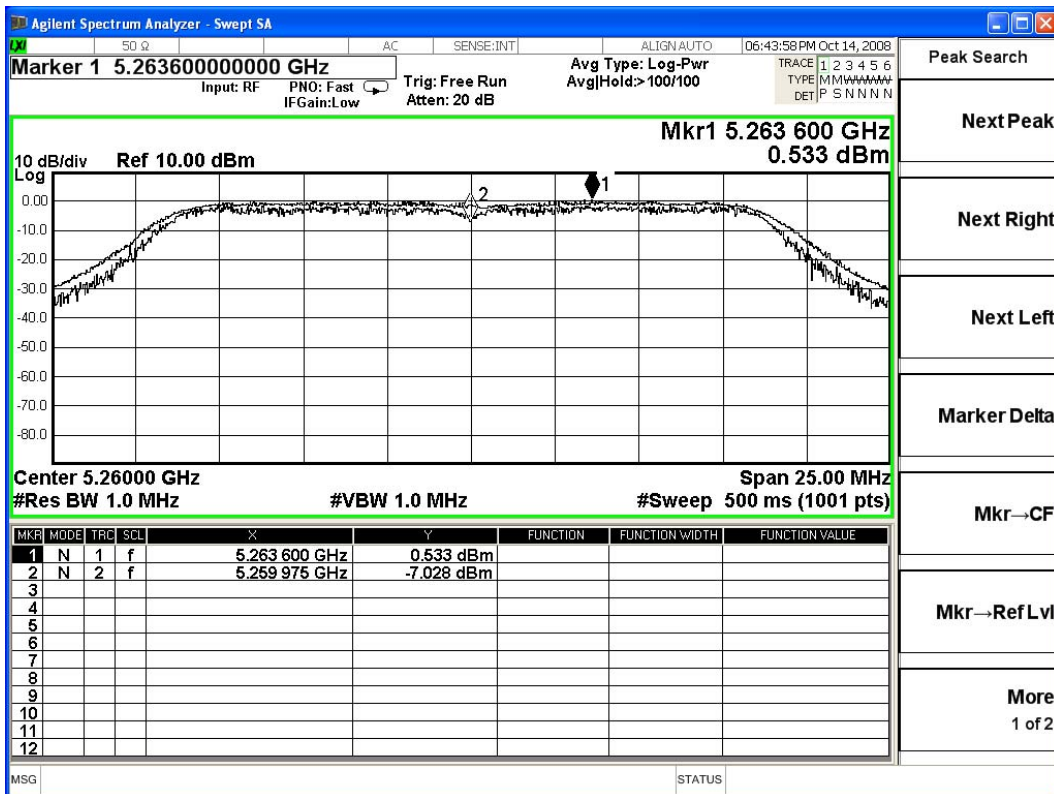

Product : ROS Home Center
Test Item : Peak Excursion
Test Site : No.3 OATS
Test Mode : Mode 2: Transmitter 802.11n-20BW_13.5Mbps(5G Band)-Antenna B

Channel No.	Frequency (MHz)	Measurement Level (dB)	Required Limit (dB)	Result
01	5260.00	7.561	≤ 13	Pass
03	5300.00	6.195	≤ 13	Pass
04	5320.00	6.791	≤ 13	Pass
05	5500.00	6.354	≤ 13	Pass
10	5600.00	6.029	≤ 13	Pass
15	5700.00	6.600	≤ 13	Pass

Ant-B Channel 01: