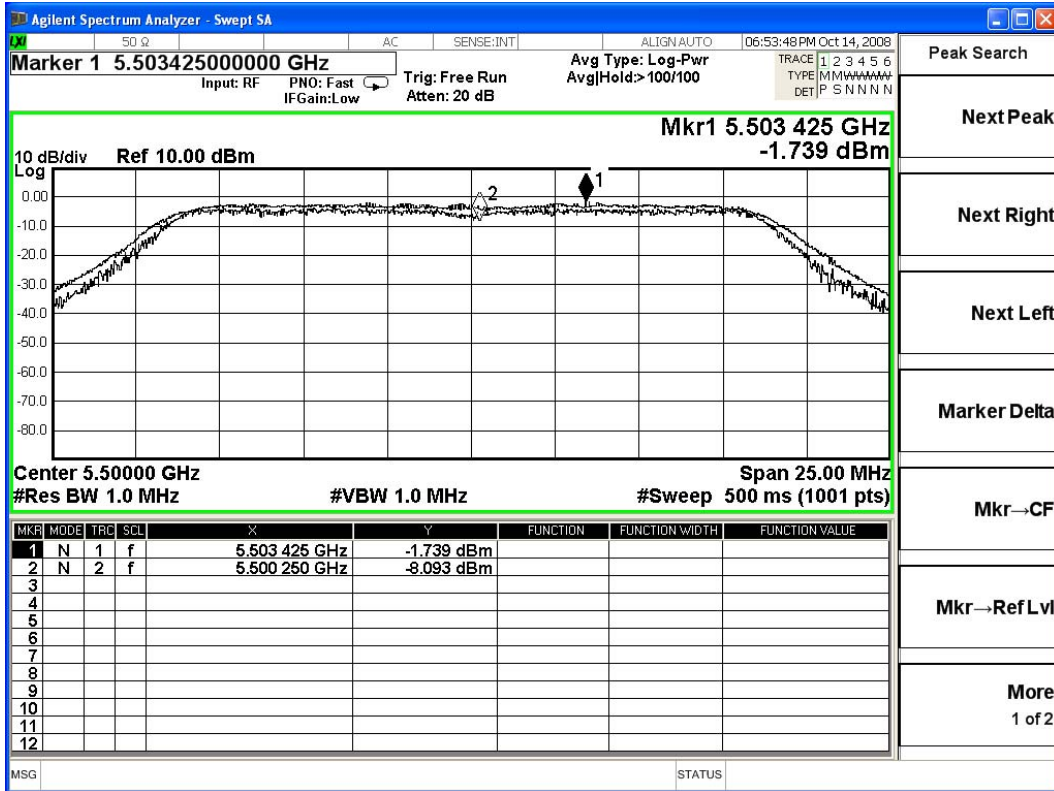

Ant-B Channel 01:

Ant-B Channel 03:

Ant-B Channel 04:

Ant-B Channel 05:

Ant-B Channel 10:

Ant B-Channel 15:

Product : ROS Home Center
 Test Item : Peak Excursion
 Test Site : No.3 OATS
 Test Mode : Mode 3: Transmitter 802.11n-40BW_27Mbps(5G Band)-Antenna A