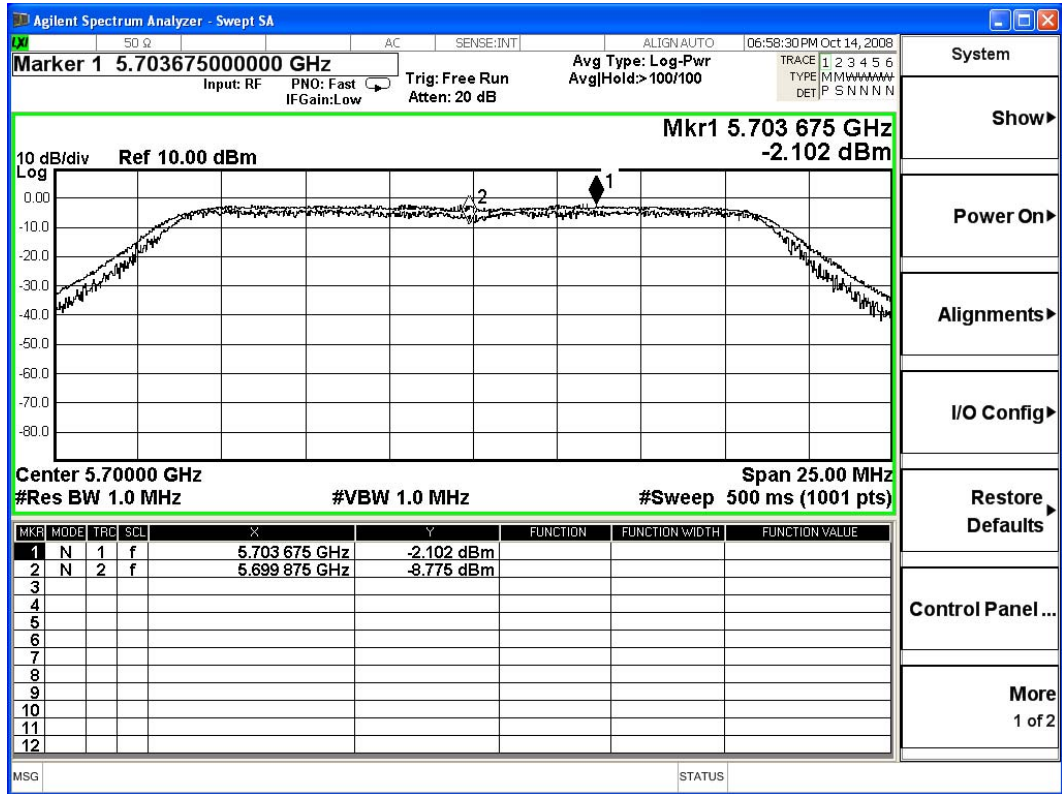

Ant-A Channel 01:

Ant-A Channel 03:

Ant-A Channel 04:

Ant-A Channel 05:

Ant-A Channel 10:

Ant-A Channel 15:

Product : ROS Home Center
 Test Item : Peak Excursion
 Test Site : No.3 OATS
 Test Mode : Mode 2: Transmitter 802.11n-20BW_13.5Mbps(5G Band)-Antenna B