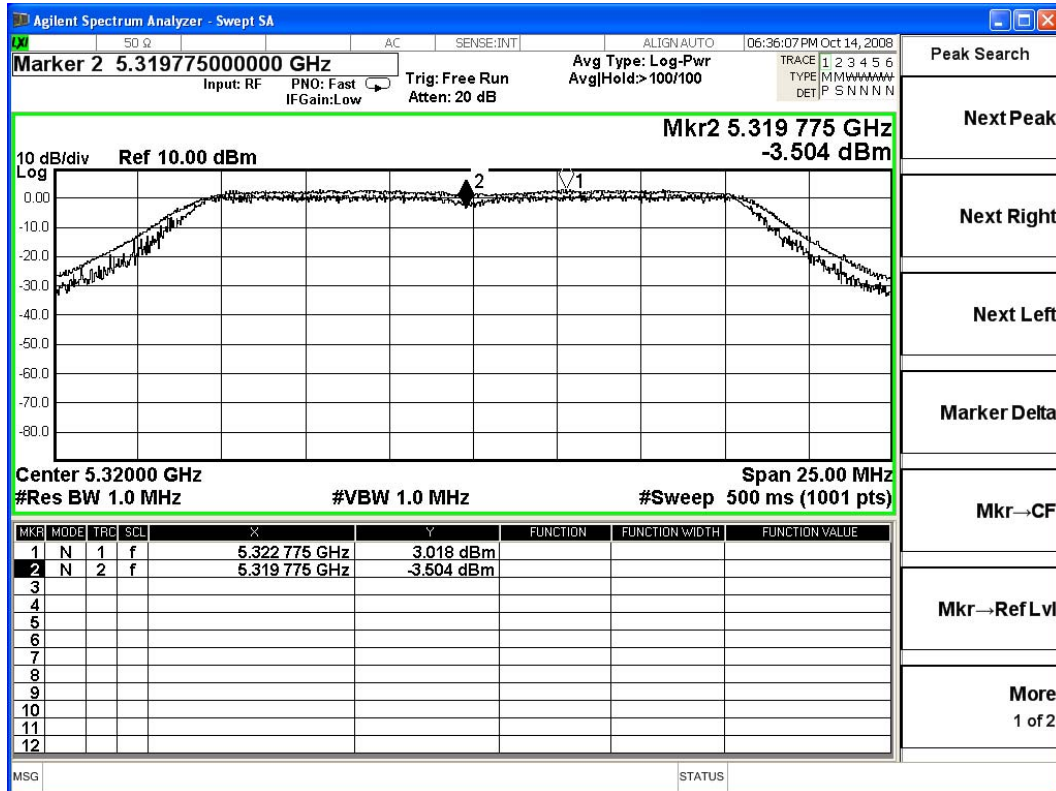

5.6. Test Result of Peak Excursion

Product : ROS Home Center
 Test Item : Peak Excursion
 Test Site : No.3 OATS
 Test Mode : Mode 1: Transmitter 802.11a

Channel No.	Frequency (MHz)	Measurement Level (dB)	Required Limit (dB)	Result
01	5260.00	5.482	≤ 13	Pass
03	5300.00	6.618	≤ 13	Pass
04	5320.00	6.522	≤ 13	Pass
05	5500.00	6.720	≤ 13	Pass
10	5600.00	6.757	≤ 13	Pass
15	5700.00	7.036	≤ 13	Pass

Channel 01:

Channel 03:

Channel 04:

Channel 05:

Channel 10:

Channel 15:

Product : ROS Home Center
 Test Item : Peak Excursion
 Test Site : No.3 OATS
 Test Mode : Mode 2: Transmitter 802.11n-20BW_13.5Mbps(5G Band)-Antenna A