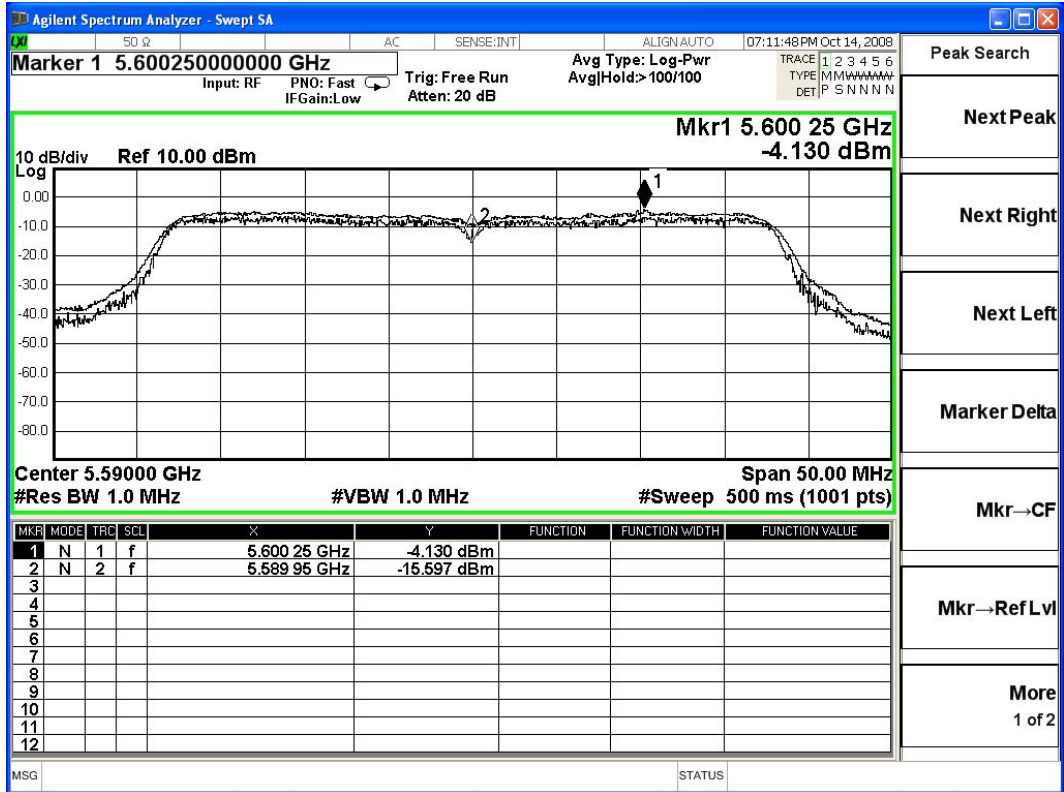

Ant A-Channel 01:

Ant A-Channel 02:

Ant A-Channel 03:

Ant A-Channel 05:

Ant A-Channel 07:

Product : ROS Home Center
 Test Item : Peak Excursion
 Test Site : No.3 OATS
 Test Mode : Mode 3: Transmitter 802.11n-40BW_27Mbps(5G Band)-Antenna B