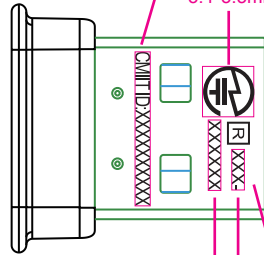

1:1

Label 14*6mm R1.5mm

黏貼位置

黏貼位置

- 10.496mm*0.783mm
- 8.374mm*0.783mm
- 8.92mm*0.783mm
- 10.674mm*1.03mm
- 8.042mm*0.823mm
- 8.938mm*0.823mm
- 4.794mm*0.823mm