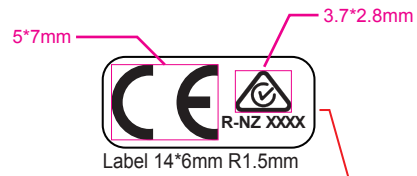

1:1

Label 14*6mm R1.5mm

黏貼位置

黏貼位置

- 10.496mm*0.783mm
- 8.374mm*0.783mm
- 8.92mm*0.783mm
- 10.674mm*1.03mm
- 8.042mm*0.823mm
- 8.938mm*0.823mm
- 4.794mm*0.823mm