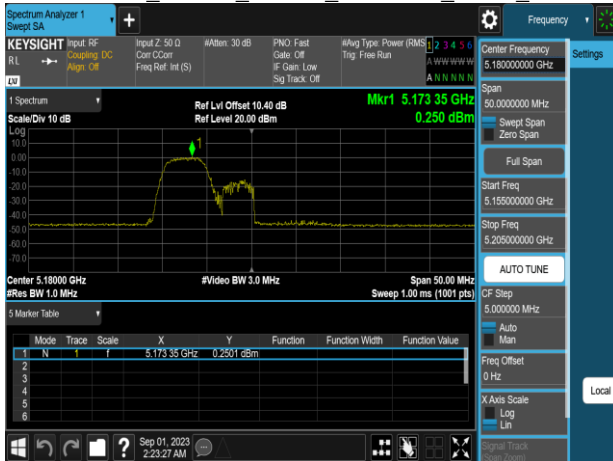

Report No.: TMWK2307002437KR

Report No.: TMWK2307002437KR

Report No.: TMWK2307002437KR

802.11ax_20MHz_Chain0_5180MHz_RU26_0

802.11ax_20MHz_Chain0_5240MHz

802.11ax_20MHz_Chain0_5180MHz_RU52_37

802.11ax_20MHz_Chain0_5260MHz

802.11ax_20MHz_Chain0_5220MHz

802.11ax_20MHz_Chain0_5300MHz

Report No.: TMWK2307002437KR

Report No.: TMWK2307002437KR

802.11ax_20MHz_Chain0_5500MHz_RU26_0

802.11ax_20MHz_Chain0_5700MHz

802.11ax_20MHz_Chain0_5500MHz_RU52_37