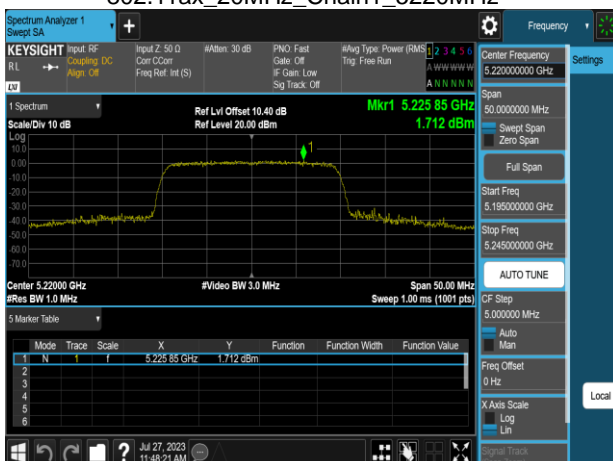

802.11ax_20MHz_Chain0_5745MHz

802.11ax_20MHz_Chain0_5745MHz_RU52_37

802.11ax_20MHz_Chain0_5745MHz_RU106_53

802.11ax_20MHz_Chain0_5785MHz

Report No.: TMWK2307002437KR

Report No.: TMWK2307002437KR

802.11ax_20MHz_Chain1_5180MHz_RU26_0

802.11ax_20MHz_Chain1_5240MHz

802.11ax_20MHz_Chain1_5180MHz_RU52_37

802.11ax_20MHz_Chain1_5260MHz

802.11ax_20MHz_Chain1_5220MHz

802.11ax_20MHz_Chain1_5300MHz

Report No.: TMWK2307002437KR

Report No.: TMWK2307002437KR