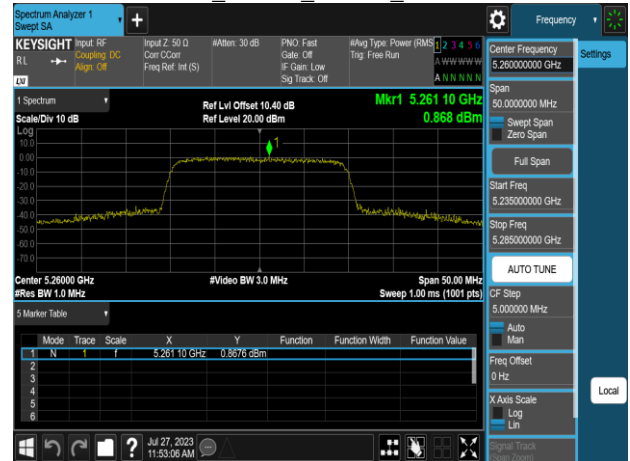

Report No.: TMWK2307002437KR

Report No.: TMWK2307002437KR

Report No.: TMWK2307002437KR

802.11ax_20MHz_Chain0_5180MHz_RU26_0

802.11ax_20MHz_Chain0_5240MHz

802.11ax_20MHz_Chain0_5180MHz_RU52_37

802.11ax_20MHz_Chain0_5260MHz

802.11ax_20MHz_Chain0_5220MHz

802.11ax_20MHz_Chain0_5300MHz

Report No.: TMWK2307002437KR

Report No.: TMWK2307002437KR

802.11ax_20MHz_Chain0_5500MHz_RU26_0

802.11ax_20MHz_Chain0_5700MHz

802.11ax_20MHz_Chain0_5500MHz_RU52_37