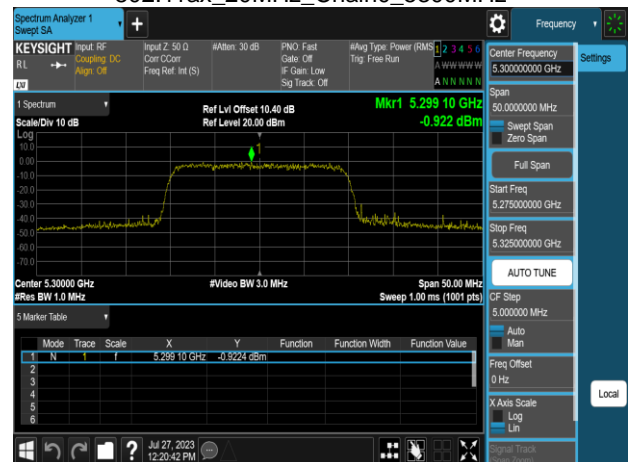

Report No.: TMWK2307002437KR

Report No.: TMWK2307002437KR

Report No.: TMWK2307002437KR

802.11ax_20MHz_Chain0_5180MHz_RU26_0

802.11ax_20MHz_Chain0_5240MHz

802.11ax_20MHz_Chain0_5180MHz_RU52_37

802.11ax_20MHz_Chain0_5260MHz

802.11ax_20MHz_Chain0_5220MHz

802.11ax_20MHz_Chain0_5300MHz

Report No.: TMWK2307002437KR

Report No.: TMWK2307002437KR

802.11ax_20MHz_Chain0_5500MHz_RU26_0

802.11ax_20MHz_Chain0_5700MHz

802.11ax_20MHz_Chain0_5500MHz_RU52_37