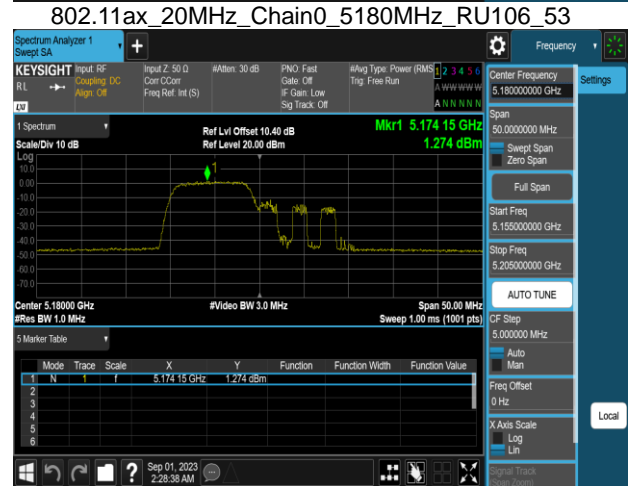

Report No.: TMWK2307002437KR

Report No.: TMWK2307002437KR

Report No.: TMWK2307002437KR

802.11ax_20MHz_Chain0_5180MHz_RU26_0

802.11ax_20MHz_Chain0_5240MHz

802.11ax_20MHz_Chain0_5180MHz_RU52_37

802.11ax_20MHz_Chain0_5260MHz

802.11ax_20MHz_Chain0_5220MHz

802.11ax_20MHz_Chain0_5300MHz

Report No.: TMWK2307002437KR

Report No.: TMWK2307002437KR

802.11ax_20MHz_Chain0_5500MHz_RU26_0

802.11ax_20MHz_Chain0_5700MHz

802.11ax_20MHz_Chain0_5500MHz_RU52_37