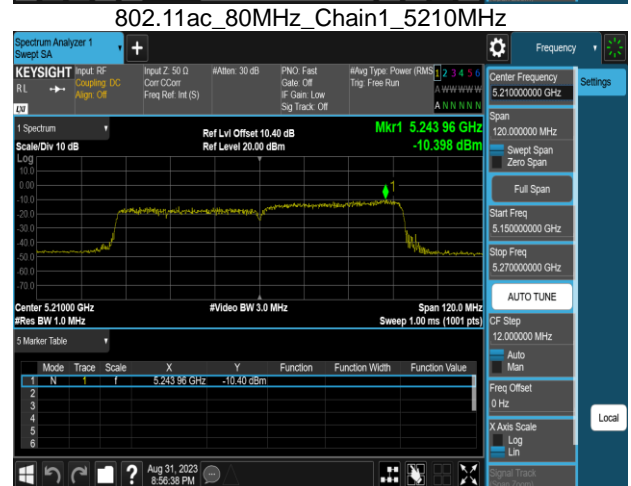

Report No.: TMWK2307002437KR

Report No.: TMWK2307002437KR

Report No.: TMWK2307002437KR

802.11ax_20MHz_Chain0_5180MHz_RU26_0

802.11ax_20MHz_Chain0_5240MHz

802.11ax_20MHz_Chain0_5180MHz_RU52_37

802.11ax_20MHz_Chain0_5260MHz

802.11ax_20MHz_Chain0_5220MHz

802.11ax_20MHz_Chain0_5300MHz

Report No.: TMWK2307002437KR

Report No.: TMWK2307002437KR

802.11ax_20MHz_Chain0_5500MHz_RU26_0

802.11ax_20MHz_Chain0_5700MHz

802.11ax_20MHz_Chain0_5500MHz_RU52_37