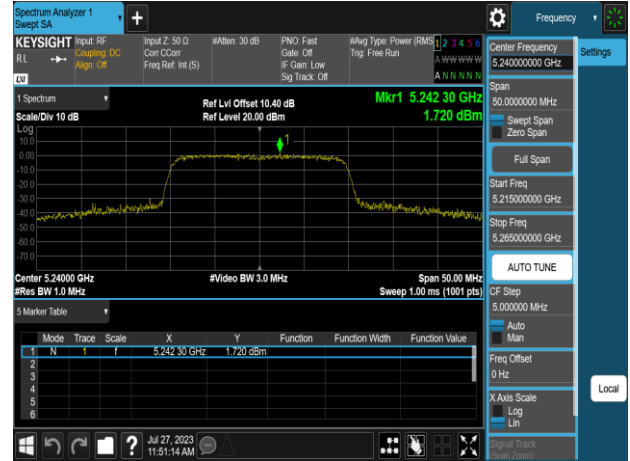

802.11ax_20MHz_Chain0_5745MHz

802.11ax_20MHz_Chain0_5745MHz_RU52_37

802.11ax_20MHz_Chain0_5745MHz_RU106_53

802.11ax_20MHz_Chain0_5785MHz

Report No.: TMWK2307002437KR

Report No.: TMWK2307002437KR

802.11ax_20MHz_Chain1_5180MHz_RU26_0

802.11ax_20MHz_Chain1_5240MHz

802.11ax_20MHz_Chain1_5180MHz_RU52_37

802.11ax_20MHz_Chain1_5260MHz

802.11ax_20MHz_Chain1_5220MHz

802.11ax_20MHz_Chain1_5300MHz

Report No.: TMWK2307002437KR

Report No.: TMWK2307002437KR