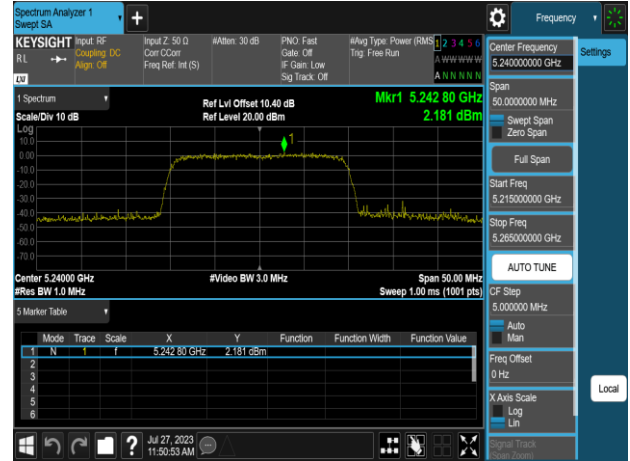

Report No.: TMWK2307002437KR

Report No.: TMWK2307002437KR

Report No.: TMWK2307002437KR

802.11ax_20MHz_Chain0_5180MHz_RU26_0

802.11ax_20MHz_Chain0_5240MHz

802.11ax_20MHz_Chain0_5180MHz_RU52_37

802.11ax_20MHz_Chain0_5260MHz

802.11ax_20MHz_Chain0_5220MHz

802.11ax_20MHz_Chain0_5300MHz

Report No.: TMWK2307002437KR

Report No.: TMWK2307002437KR

802.11ax_20MHz_Chain0_5500MHz_RU26_0

802.11ax_20MHz_Chain0_5700MHz

802.11ax_20MHz_Chain0_5500MHz_RU52_37