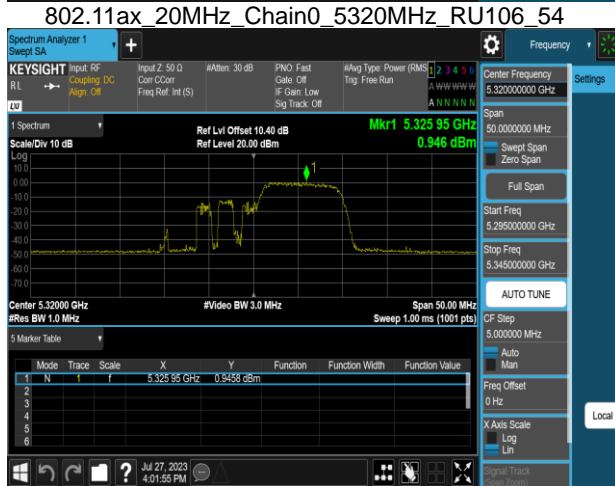

Report No.: TMWK2307002437KR

Report No.: TMWK2307002437KR

Report No.: TMWK2307002437KR

802.11ax_20MHz_Chain0_5180MHz_RU26_0

802.11ax_20MHz_Chain0_5240MHz

802.11ax_20MHz_Chain0_5180MHz_RU52_37

802.11ax_20MHz_Chain0_5260MHz

802.11ax_20MHz_Chain0_5220MHz

802.11ax_20MHz_Chain0_5300MHz

Report No.: TMWK2307002437KR

Report No.: TMWK2307002437KR

802.11ax_20MHz_Chain0_5500MHz_RU26_0

802.11ax_20MHz_Chain0_5700MHz

802.11ax_20MHz_Chain0_5500MHz_RU52_37