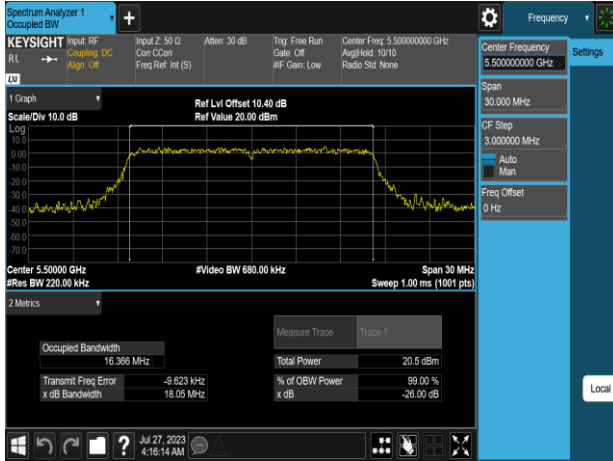

Report No.: TMWK2307002437KR

802.11ax_80MHz_Chain1_5610MHz

802.11ax_80MHz_Chain1_5775MHz

Report No.: TMWK2307002437KR

X_{dB} Bandwidth

Report No.: TMWK2307002437KR

802.11a_20MHz_Chain0_5500MHz

802.11a_20MHz_Chain0_5745MHz

802.11a_20MHz_Chain0_5580MHz

802.11a_20MHz_Chain0_5785MHz

802.11a_20MHz_Chain0_5700MHz

802.11a_20MHz_Chain0_5825MHz

Report No.: TMWK2307002437KR

802.11a_20MHz_Chain1_5180MHz

802.11a_20MHz_Chain1_5260MHz

802.11a_20MHz_Chain1_5220MHz