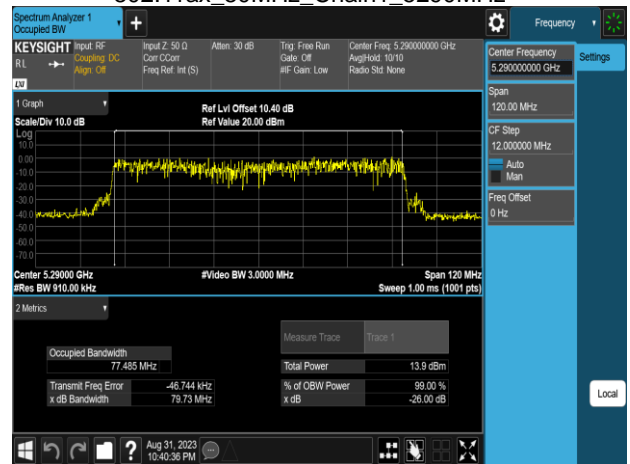

Report No.: TMWK2307002437KR

802.11ax_80MHz_Chain0_5530MHz

802.11ax_80MHz_Chain1_5210MHz

802.11ax_80MHz_Chain0_5610MHz

802.11ax_80MHz_Chain1_5290MHz

802.11ax_80MHz_Chain0_5775MHz

802.11ax_80MHz_Chain1_5530MHz

Report No.: TMWK2307002437KR

802.11ax_80MHz_Chain1_5610MHz

802.11ax_80MHz_Chain1_5775MHz

Report No.: TMWK2307002437KR

X_{dB} Bandwidth

Report No.: TMWK2307002437KR

802.11a_20MHz_Chain0_5500MHz

802.11a_20MHz_Chain0_5745MHz