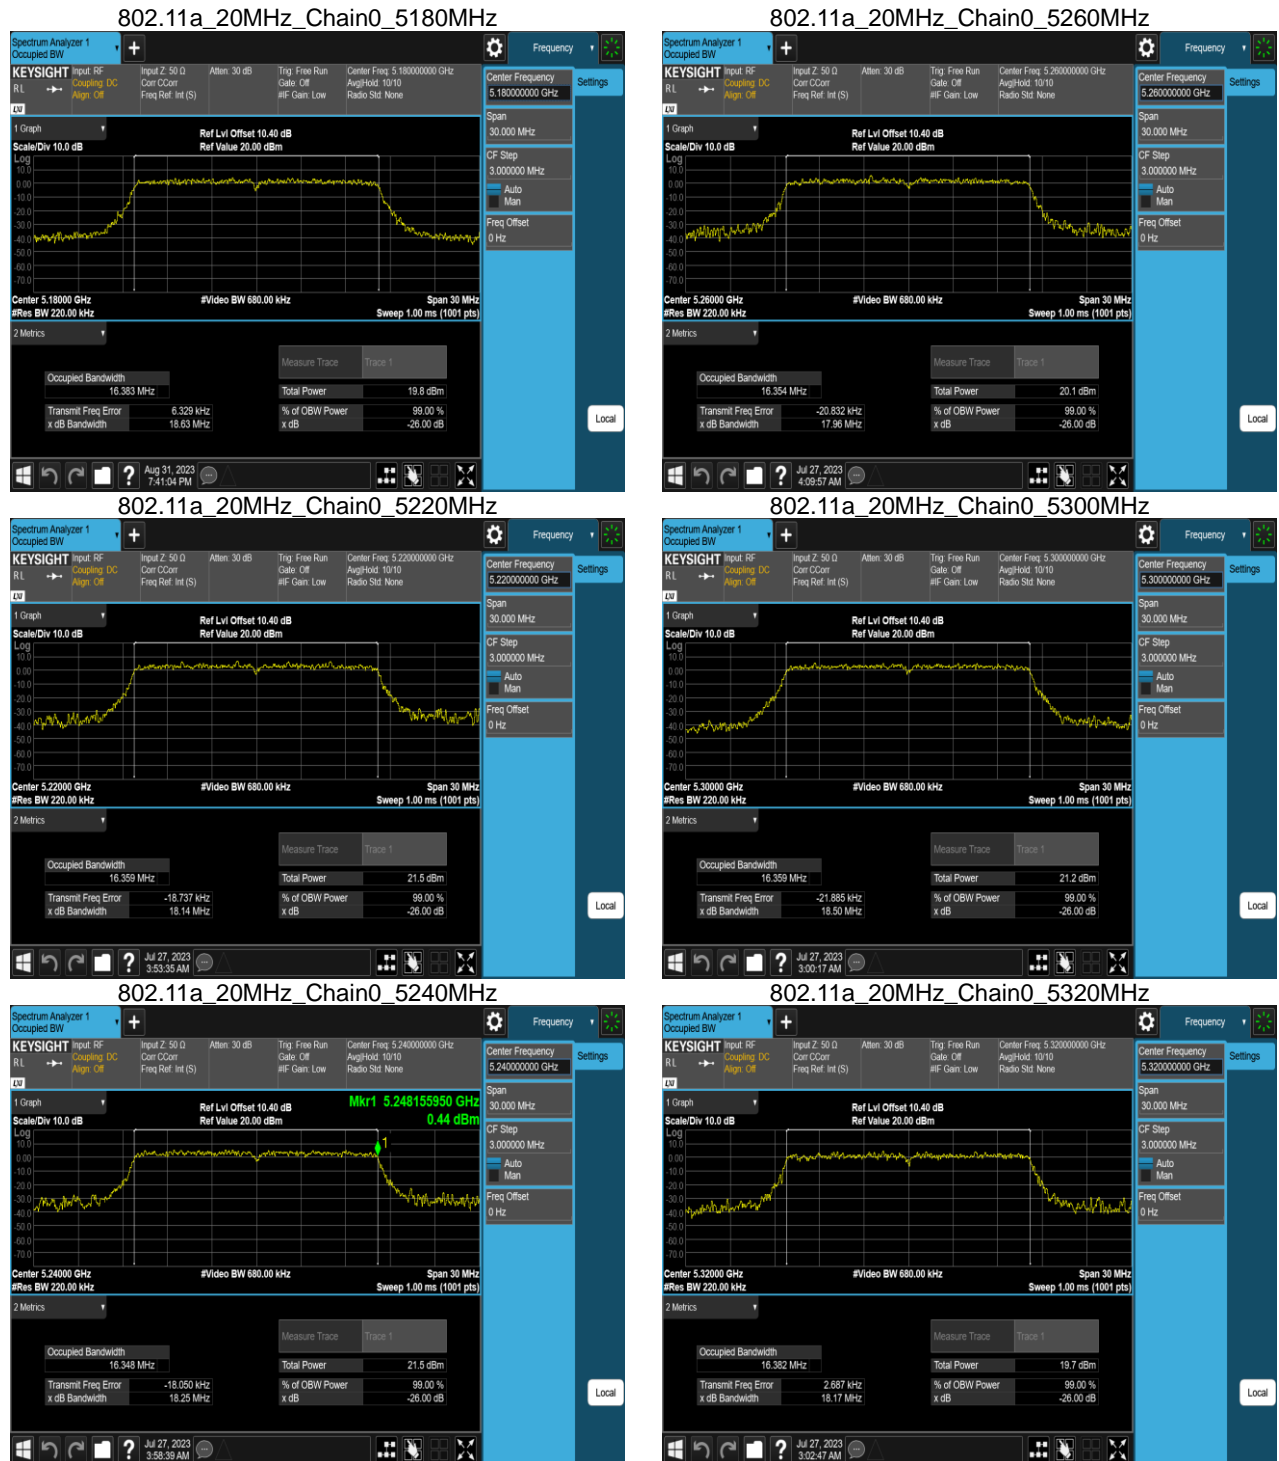

Report No.: TMWK2307002437KR

802.11ax_80MHz_Chain0_5530MHz

802.11ax_80MHz_Chain1_5210MHz

802.11ax_80MHz_Chain0_5610MHz

802.11ax_80MHz_Chain1_5290MHz

802.11ax_80MHz_Chain0_5775MHz

802.11ax_80MHz_Chain1_5530MHz

Report No.: TMWK2307002437KR

802.11ax_80MHz_Chain1_5610MHz

802.11ax_80MHz_Chain1_5775MHz

Report No.: TMWK2307002437KR

X_{dB} Bandwidth

Report No.: TMWK2307002437KR

802.11a_20MHz_Chain0_5500MHz

802.11a_20MHz_Chain0_5745MHz

802.11a_20MHz_Chain0_5580MHz

802.11a_20MHz_Chain0_5785MHz

802.11a_20MHz_Chain0_5700MHz

802.11a_20MHz_Chain0_5825MHz

Report No.: TMWK2307002437KR

802.11a_20MHz_Chain1_5180MHz

802.11a_20MHz_Chain1_5260MHz

802.11a_20MHz_Chain1_5220MHz