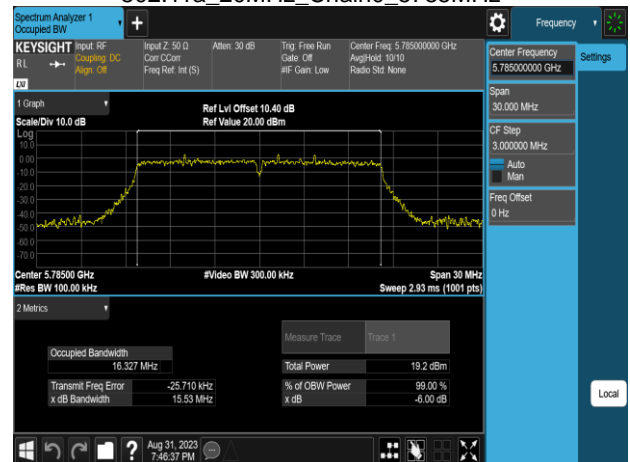

Report No.: TMWK2307002437KR

802.11ax_80MHz_Chain1_5610MHz

802.11ax_80MHz_Chain1_5775MHz

Report No.: TMWK2307002437KR

X_{dB} Bandwidth

Report No.: TMWK2307002437KR

802.11a_20MHz_Chain0_5500MHz

802.11a_20MHz_Chain0_5745MHz

802.11a_20MHz_Chain0_5580MHz

802.11a_20MHz_Chain0_5785MHz

802.11a_20MHz_Chain0_5700MHz

802.11a_20MHz_Chain0_5825MHz

Report No.: TMWK2307002437KR

802.11a_20MHz_Chain1_5180MHz

802.11a_20MHz_Chain1_5260MHz

802.11a_20MHz_Chain1_5220MHz