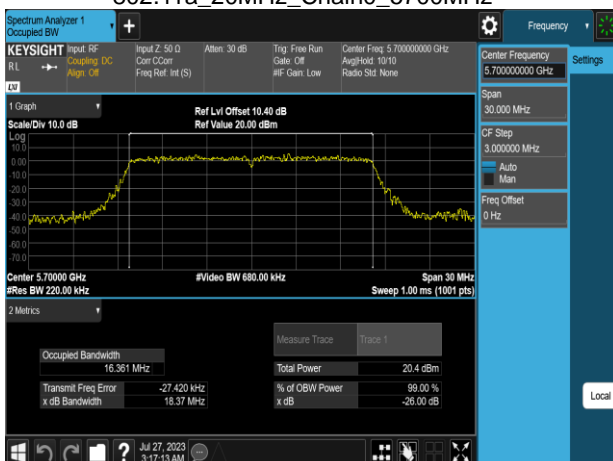

Report No.: TMWK2307002437KR

802.11ax_80MHz_Chain0_5530MHz

802.11ax_80MHz_Chain1_5210MHz

802.11ax_80MHz_Chain0_5610MHz

802.11ax_80MHz_Chain1_5290MHz

802.11ax_80MHz_Chain0_5775MHz

802.11ax_80MHz_Chain1_5530MHz

Report No.: TMWK2307002437KR

802.11ax_80MHz_Chain1_5610MHz

802.11ax_80MHz_Chain1_5775MHz

Report No.: TMWK2307002437KR

X_{dB} Bandwidth

Report No.: TMWK2307002437KR

802.11a_20MHz_Chain0_5500MHz

802.11a_20MHz_Chain0_5745MHz

802.11a_20MHz_Chain0_5580MHz

802.11a_20MHz_Chain0_5785MHz

802.11a_20MHz_Chain0_5700MHz

802.11a_20MHz_Chain0_5825MHz

Report No.: TMWK2307002437KR

802.11a_20MHz_Chain1_5180MHz

802.11a_20MHz_Chain1_5260MHz

802.11a_20MHz_Chain1_5220MHz