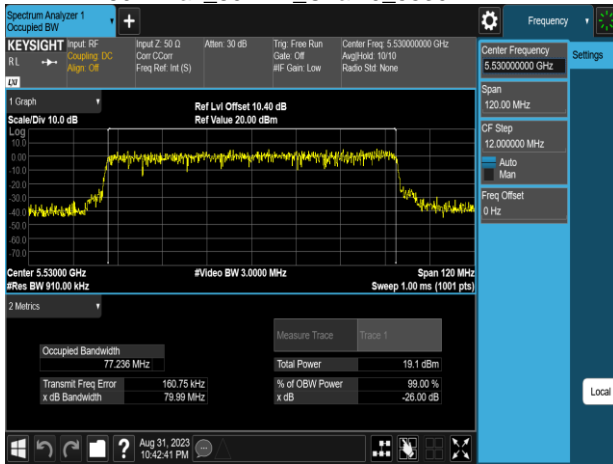

Report No.: TMWK2307002437KR

802.11ax_80MHz_Chain0_5530MHz

802.11ax_80MHz_Chain1_5210MHz

802.11ax_80MHz_Chain0_5610MHz

802.11ax_80MHz_Chain1_5290MHz

802.11ax_80MHz_Chain0_5775MHz

802.11ax_80MHz_Chain1_5530MHz

Report No.: TMWK2307002437KR

802.11ax_80MHz_Chain1_5610MHz

802.11ax_80MHz_Chain1_5775MHz

Report No.: TMWK2307002437KR

X_{dB} Bandwidth

Report No.: TMWK2307002437KR

802.11a_20MHz_Chain0_5500MHz

802.11a_20MHz_Chain0_5745MHz