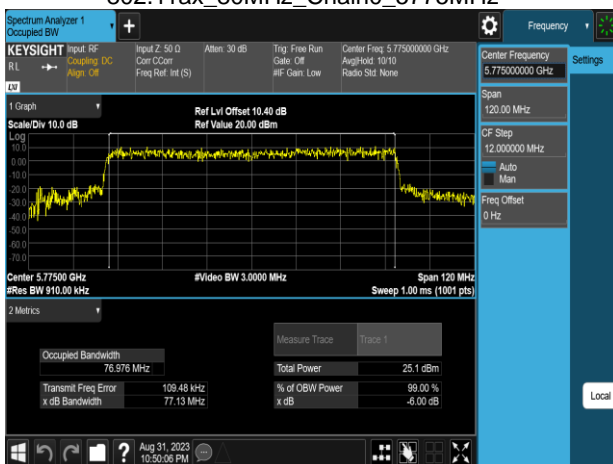

Report No.: TMWK2307002437KR

802.11ax_80MHz_Chain0_5530MHz

802.11ax_80MHz_Chain1_5210MHz

802.11ax_80MHz_Chain0_5610MHz

802.11ax_80MHz_Chain1_5290MHz

802.11ax_80MHz_Chain0_5775MHz

802.11ax_80MHz_Chain1_5530MHz

Report No.: TMWK2307002437KR

802.11ax_80MHz_Chain1_5610MHz

802.11ax_80MHz_Chain1_5775MHz

Report No.: TMWK2307002437KR

X_{dB} Bandwidth

Report No.: TMWK2307002437KR

802.11a_20MHz_Chain0_5500MHz

802.11a_20MHz_Chain0_5745MHz