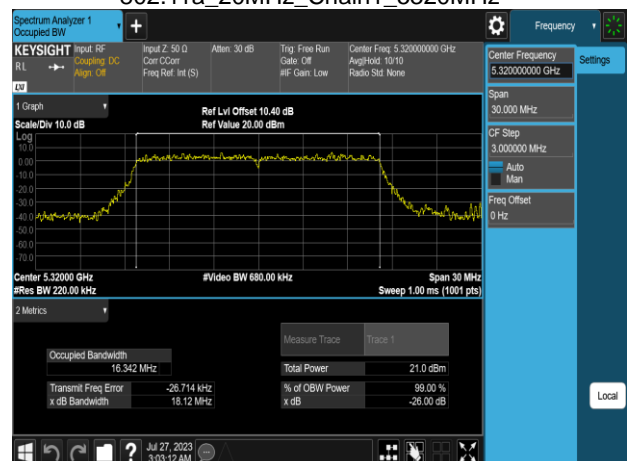

Report No.: TMWK2307002437KR

802.11ax_80MHz_Chain1_5610MHz

802.11ax_80MHz_Chain1_5775MHz

Report No.: TMWK2307002437KR

X_{dB} Bandwidth

Report No.: TMWK2307002437KR

802.11a_20MHz_Chain0_5500MHz

802.11a_20MHz_Chain0_5745MHz

802.11a_20MHz_Chain0_5580MHz

802.11a_20MHz_Chain0_5785MHz

802.11a_20MHz_Chain0_5700MHz

802.11a_20MHz_Chain0_5825MHz

Report No.: TMWK2307002437KR

802.11a_20MHz_Chain1_5180MHz

802.11a_20MHz_Chain1_5260MHz

802.11a_20MHz_Chain1_5220MHz

802.11a_20MHz_Chain1_5300MHz

802.11a_20MHz_Chain1_5240MHz

802.11a_20MHz_Chain1_5320MHz

Report No.: TMWK2307002437KR

802.11a_20MHz_Chain1_5500MHz

802.11a_20MHz_Chain1_5745MHz

802.11a_20MHz_Chain1_5580MHz

802.11a_20MHz_Chain1_5785MHz