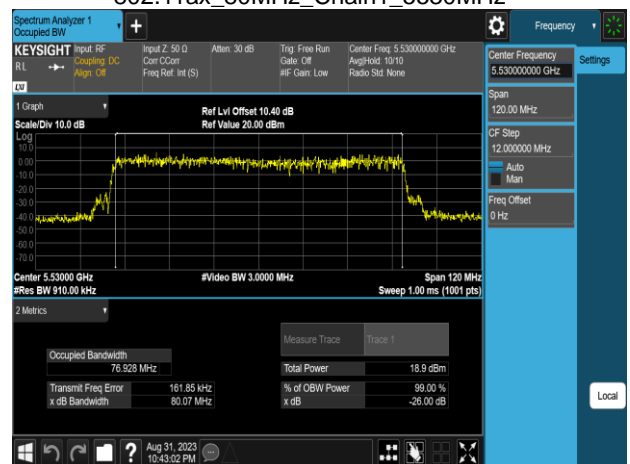

Report No.: TMWK2307002437KR

802.11ax_80MHz_Chain0_5530MHz

802.11ax_80MHz_Chain1_5210MHz

802.11ax_80MHz_Chain0_5610MHz

802.11ax_80MHz_Chain1_5290MHz

802.11ax_80MHz_Chain0_5775MHz

802.11ax_80MHz_Chain1_5530MHz

Report No.: TMWK2307002437KR

802.11ax_80MHz_Chain1_5610MHz

802.11ax_80MHz_Chain1_5775MHz

Report No.: TMWK2307002437KR

X_{dB} Bandwidth

Report No.: TMWK2307002437KR

802.11a_20MHz_Chain0_5500MHz

802.11a_20MHz_Chain0_5745MHz