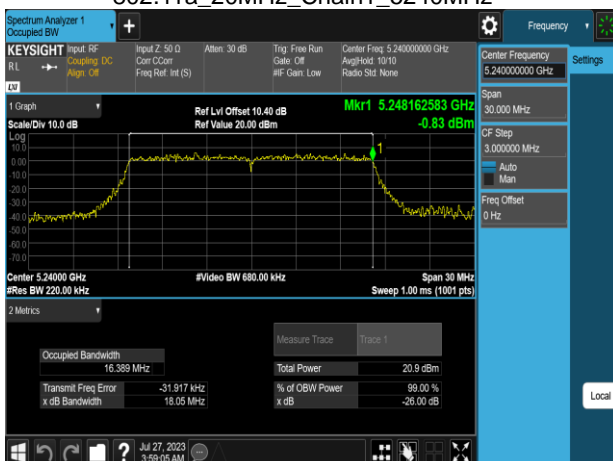

Report No.: TMWK2307002437KR

802.11ax_80MHz_Chain1_5610MHz

802.11ax_80MHz_Chain1_5775MHz

Report No.: TMWK2307002437KR

X_{dB} Bandwidth

Report No.: TMWK2307002437KR

802.11a_20MHz_Chain0_5500MHz

802.11a_20MHz_Chain0_5745MHz

802.11a_20MHz_Chain0_5580MHz

802.11a_20MHz_Chain0_5785MHz

802.11a_20MHz_Chain0_5700MHz

802.11a_20MHz_Chain0_5825MHz

Report No.: TMWK2307002437KR

802.11a_20MHz_Chain1_5180MHz

802.11a_20MHz_Chain1_5260MHz

802.11a_20MHz_Chain1_5220MHz

802.11a_20MHz_Chain1_5300MHz

802.11a_20MHz_Chain1_5240MHz

802.11a_20MHz_Chain1_5320MHz

Report No.: TMWK2307002437KR

802.11a_20MHz_Chain1_5500MHz

802.11a_20MHz_Chain1_5745MHz

802.11a_20MHz_Chain1_5580MHz

802.11a_20MHz_Chain1_5785MHz