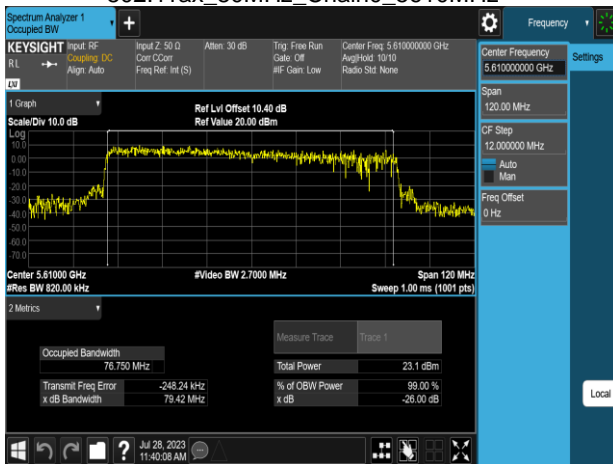

Report No.: TMWK2307002437KR

802.11ax_80MHz_Chain0_5530MHz

802.11ax_80MHz_Chain1_5210MHz

802.11ax_80MHz_Chain0_5610MHz

802.11ax_80MHz_Chain1_5290MHz

802.11ax_80MHz_Chain0_5775MHz

802.11ax_80MHz_Chain1_5530MHz

Report No.: TMWK2307002437KR

802.11ax_80MHz_Chain1_5610MHz

802.11ax_80MHz_Chain1_5775MHz

Report No.: TMWK2307002437KR

X_{dB} Bandwidth

Report No.: TMWK2307002437KR

802.11a_20MHz_Chain0_5500MHz

802.11a_20MHz_Chain0_5745MHz