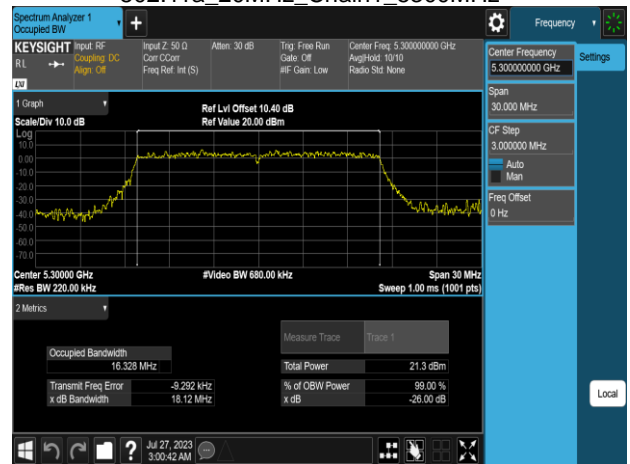

Report No.: TMWK2307002437KR

802.11ax_80MHz_Chain1_5610MHz

802.11ax_80MHz_Chain1_5775MHz

Report No.: TMWK2307002437KR

X_{dB} Bandwidth

Report No.: TMWK2307002437KR

802.11a_20MHz_Chain0_5500MHz

802.11a_20MHz_Chain0_5745MHz

802.11a_20MHz_Chain0_5580MHz

802.11a_20MHz_Chain0_5785MHz

802.11a_20MHz_Chain0_5700MHz

802.11a_20MHz_Chain0_5825MHz

Report No.: TMWK2307002437KR

802.11a_20MHz_Chain1_5180MHz

802.11a_20MHz_Chain1_5260MHz

802.11a_20MHz_Chain1_5220MHz

802.11a_20MHz_Chain1_5300MHz

802.11a_20MHz_Chain1_5240MHz

802.11a_20MHz_Chain1_5320MHz

Report No.: TMWK2307002437KR

802.11a_20MHz_Chain1_5500MHz

802.11a_20MHz_Chain1_5745MHz

802.11a_20MHz_Chain1_5580MHz

802.11a_20MHz_Chain1_5785MHz