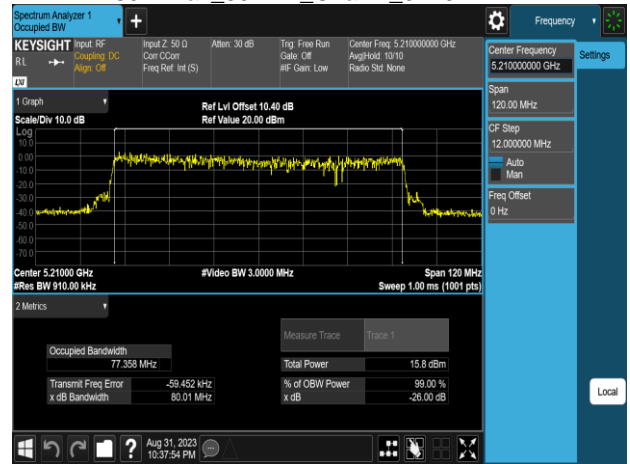

Report No.: TMWK2307002437KR

802.11ax_80MHz_Chain0_5530MHz

802.11ax_80MHz_Chain1_5210MHz

802.11ax_80MHz_Chain0_5610MHz

802.11ax_80MHz_Chain1_5290MHz

802.11ax_80MHz_Chain0_5775MHz

802.11ax_80MHz_Chain1_5530MHz

Report No.: TMWK2307002437KR

802.11ax_80MHz_Chain1_5610MHz

802.11ax_80MHz_Chain1_5775MHz

Report No.: TMWK2307002437KR

X_{dB} Bandwidth

Report No.: TMWK2307002437KR

802.11a_20MHz_Chain0_5500MHz

802.11a_20MHz_Chain0_5745MHz