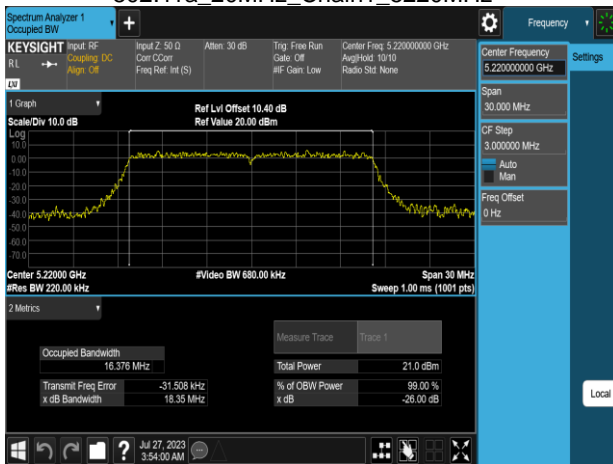

Report No.: TMWK2307002437KR

802.11ax_80MHz_Chain1_5610MHz

802.11ax_80MHz_Chain1_5775MHz

Report No.: TMWK2307002437KR

X_{dB} Bandwidth

Report No.: TMWK2307002437KR

802.11a_20MHz_Chain0_5500MHz

802.11a_20MHz_Chain0_5745MHz

802.11a_20MHz_Chain0_5580MHz

802.11a_20MHz_Chain0_5785MHz

802.11a_20MHz_Chain0_5700MHz

802.11a_20MHz_Chain0_5825MHz

Report No.: TMWK2307002437KR

802.11a_20MHz_Chain1_5180MHz

802.11a_20MHz_Chain1_5260MHz

802.11a_20MHz_Chain1_5220MHz

802.11a_20MHz_Chain1_5300MHz

802.11a_20MHz_Chain1_5240MHz

802.11a_20MHz_Chain1_5320MHz

Report No.: TMWK2307002437KR

802.11a_20MHz_Chain1_5500MHz

802.11a_20MHz_Chain1_5745MHz

802.11a_20MHz_Chain1_5580MHz

802.11a_20MHz_Chain1_5785MHz