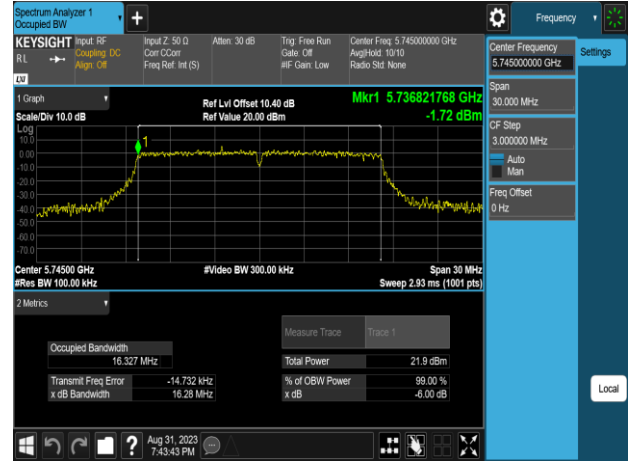

Report No.: TMWK2307002437KR

802.11ax_80MHz_Chain1_5610MHz

802.11ax_80MHz_Chain1_5775MHz

Report No.: TMWK2307002437KR

X_{dB} Bandwidth

Report No.: TMWK2307002437KR

802.11a_20MHz_Chain0_5500MHz

802.11a_20MHz_Chain0_5745MHz