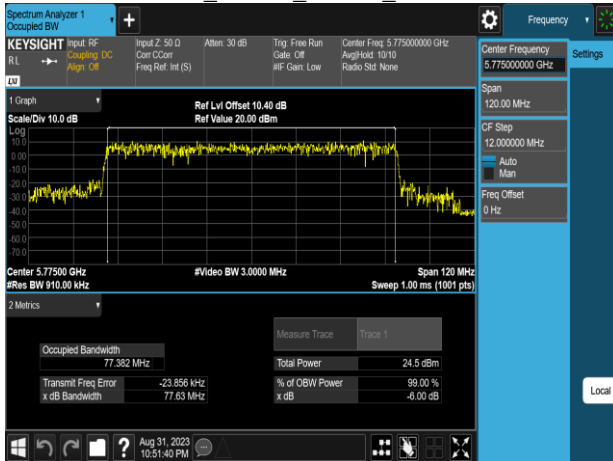

Report No.: TMWK2307002437KR

802.11ax_80MHz_Chain0_5530MHz

802.11ax_80MHz_Chain1_5210MHz

802.11ax_80MHz_Chain0_5610MHz

802.11ax_80MHz_Chain1_5290MHz

802.11ax_80MHz_Chain0_5775MHz

802.11ax_80MHz_Chain1_5530MHz

Report No.: TMWK2307002437KR

802.11ax_80MHz_Chain1_5610MHz

802.11ax_80MHz_Chain1_5775MHz

Report No.: TMWK2307002437KR

X_{dB} Bandwidth

Report No.: TMWK2307002437KR

802.11a_20MHz_Chain0_5500MHz

802.11a_20MHz_Chain0_5745MHz