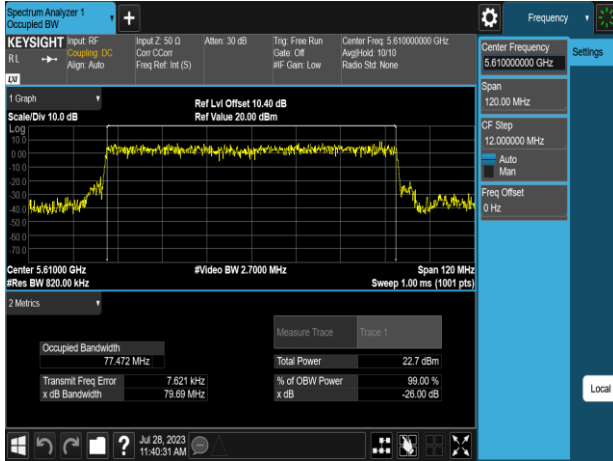

Report No.: TMWK2307002437KR

802.11ax_80MHz_Chain0_5530MHz

802.11ax_80MHz_Chain1_5210MHz

802.11ax_80MHz_Chain0_5610MHz

802.11ax_80MHz_Chain1_5290MHz

802.11ax_80MHz_Chain0_5775MHz

802.11ax_80MHz_Chain1_5530MHz

Report No.: TMWK2307002437KR

802.11ax_80MHz_Chain1_5610MHz

802.11ax_80MHz_Chain1_5775MHz

Report No.: TMWK2307002437KR

X_{dB} Bandwidth

Report No.: TMWK2307002437KR

802.11a_20MHz_Chain0_5500MHz

802.11a_20MHz_Chain0_5745MHz