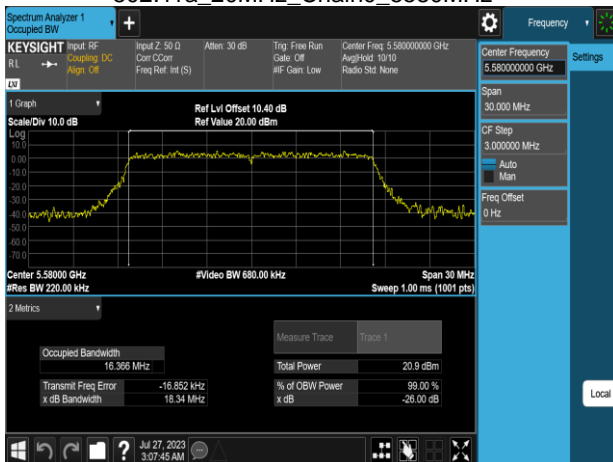

Report No.: TMWK2307002437KR

802.11ax_80MHz_Chain0_5530MHz

802.11ax_80MHz_Chain1_5210MHz

802.11ax_80MHz_Chain0_5610MHz

802.11ax_80MHz_Chain1_5290MHz

802.11ax_80MHz_Chain0_5775MHz

802.11ax_80MHz_Chain1_5530MHz

Report No.: TMWK2307002437KR

802.11ax_80MHz_Chain1_5610MHz

802.11ax_80MHz_Chain1_5775MHz

Report No.: TMWK2307002437KR

X_{dB} Bandwidth

Report No.: TMWK2307002437KR

802.11a_20MHz_Chain0_5500MHz

802.11a_20MHz_Chain0_5745MHz

802.11a_20MHz_Chain0_5580MHz

802.11a_20MHz_Chain0_5785MHz

802.11a_20MHz_Chain0_5700MHz

802.11a_20MHz_Chain0_5825MHz

Report No.: TMWK2307002437KR

802.11a_20MHz_Chain1_5180MHz

802.11a_20MHz_Chain1_5260MHz

802.11a_20MHz_Chain1_5220MHz