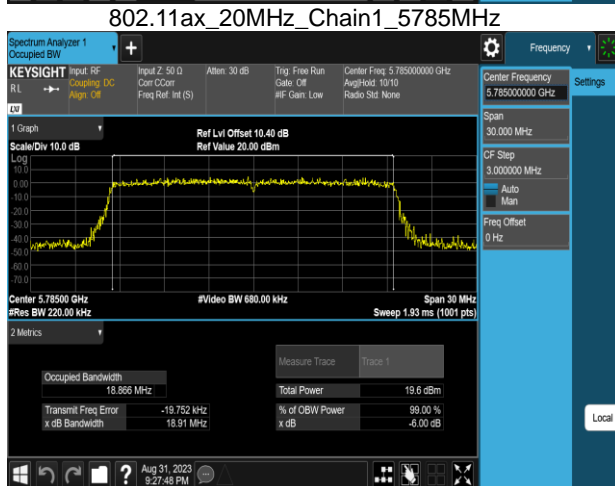

802.11ax_40MHz_Chain0_5270MHz

Report No.: TMWK2307002437KR