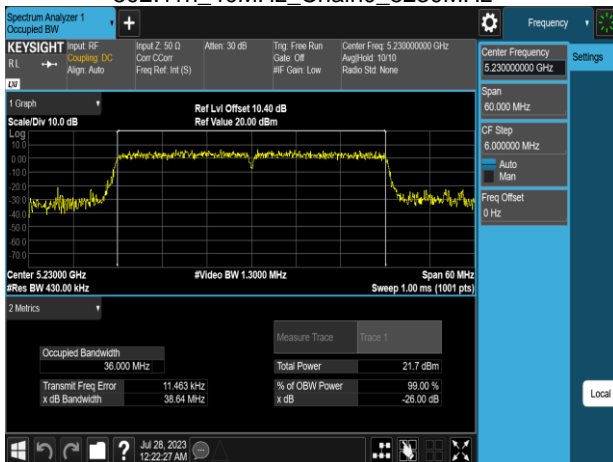

Report No.: TMWK2307002437KR

802.11n\_40MHz\_Chain0\_5190MHz

802.11n\_40MHz\_Chain0\_5310MHz

802.11n\_40MHz\_Chain0\_5230MHz

802.11n\_40MHz\_Chain0\_5510MHz

802.11n\_40MHz\_Chain0\_5270MHz

802.11n\_40MHz\_Chain0\_5550MHz