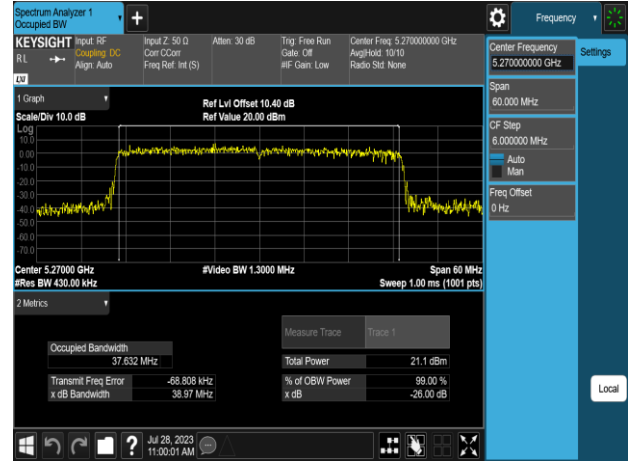

802.11ax\_40MHz\_Chain0\_5755MHz

Report No.: TMWK2307002437KR

802.11ax\_40MHz\_Chain0\_5795MHz

802.11ax\_40MHz\_Chain1\_5270MHz

802.11ax\_40MHz\_Chain1\_5190MHz

802.11ax\_40MHz\_Chain1\_5310MHz

802.11ax\_40MHz\_Chain1\_5230MHz