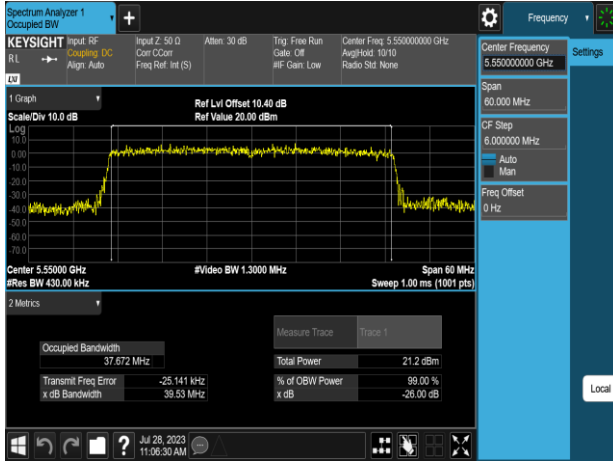

802.11ax_40MHz_Chain1_5670MHz

Report No.: TMWK2307002437KR

802.11ax_40MHz_Chain1_5550MHz