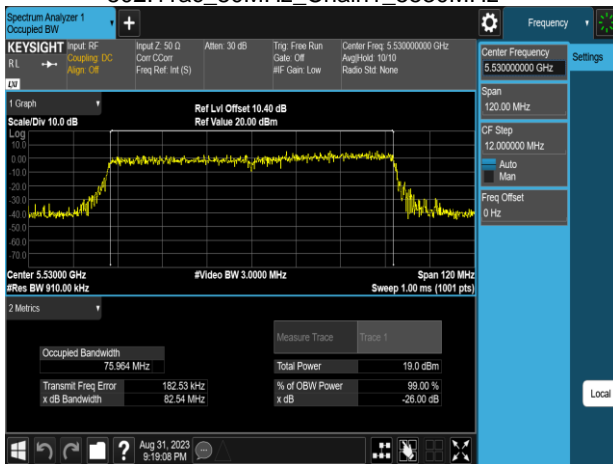

Report No.: TMWK2307002437KR

802.11ac\_80MHz\_Chain1\_5290MHz

802.11ac\_80MHz\_Chain1\_5775MHz

802.11ac\_80MHz\_Chain1\_5530MHz

802.11ax\_20MHz\_Chain0\_5180MHz

802.11ac\_80MHz\_Chain1\_5610MHz

802.11ax\_20MHz\_Chain0\_5220MHz

Report No.: TMWK2307002437KR

802.11ax\_20MHz\_Chain0\_5240MHz

802.11ax\_20MHz\_Chain0\_5320MHz

802.11ax\_20MHz\_Chain0\_5260MHz

802.11ax\_20MHz\_Chain0\_5500MHz

802.11ax\_20MHz\_Chain0\_5300MHz

802.11ax\_20MHz\_Chain0\_5580MHz