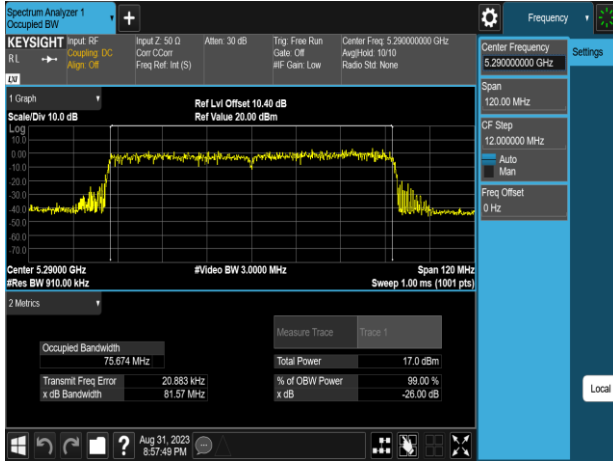

802.11ac_80MHz_Chain1_5530MHz

Report No.: TMWK2307002437KR

802.11ac_80MHz_Chain1_5290MHz