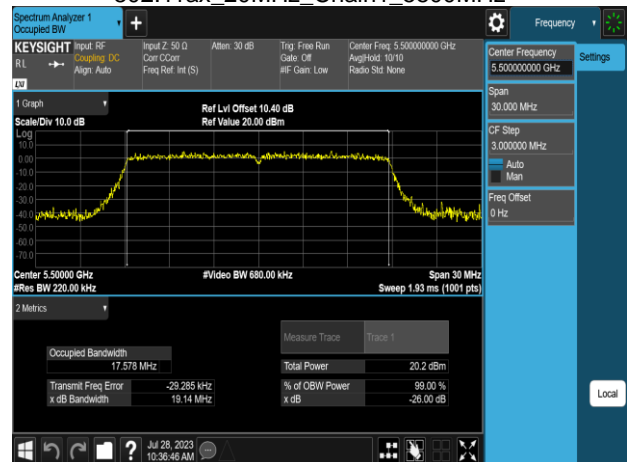

Report No.: TMWK2307002437KR

802.11ax\_20MHz\_Chain1\_5240MHz

802.11ax\_20MHz\_Chain1\_5320MHz

802.11ax\_20MHz\_Chain1\_5260MHz

802.11ax\_20MHz\_Chain1\_5500MHz

802.11ax\_20MHz\_Chain1\_5300MHz

802.11ax\_20MHz\_Chain1\_5580MHz