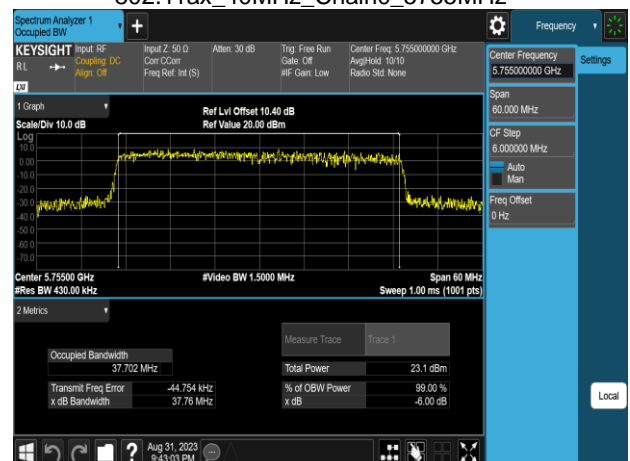

802.11ax_40MHz_Chain1_5270MHz

802.11ax_40MHz_Chain0_5755MHz