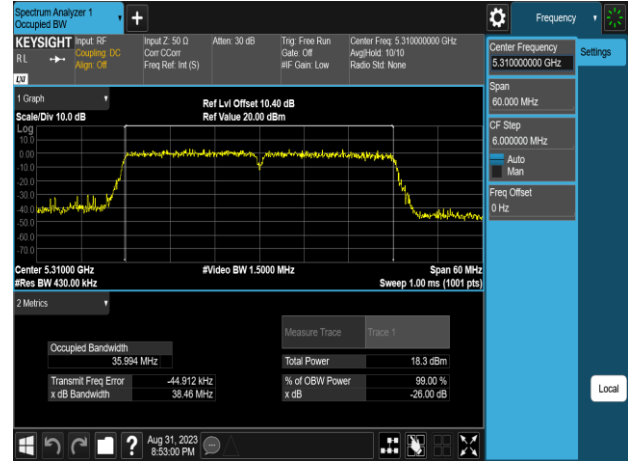

Report No.: TMWK2307002437KR

802.11n\_40MHz\_Chain0\_5190MHz

802.11n\_40MHz\_Chain0\_5310MHz

802.11n\_40MHz\_Chain0\_5230MHz

802.11n\_40MHz\_Chain0\_5510MHz

802.11n\_40MHz\_Chain0\_5270MHz

802.11n\_40MHz\_Chain0\_5550MHz