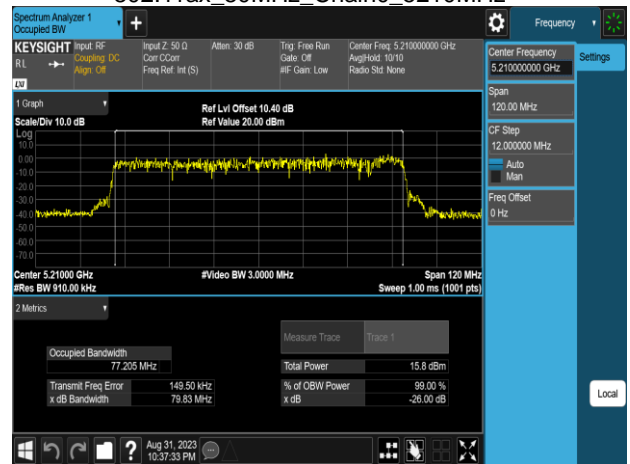

802.11ax\_40MHz\_Chain1\_5510MHz

Report No.: TMWK2307002437KR

802.11ax\_40MHz\_Chain1\_5550MHz

802.11ax\_40MHz\_Chain1\_5795MHz

802.11ax\_40MHz\_Chain1\_5670MHz

802.11ax\_80MHz\_Chain0\_5210MHz

802.11ax\_40MHz\_Chain1\_5755MHz

802.11ax\_80MHz\_Chain0\_5290MHz