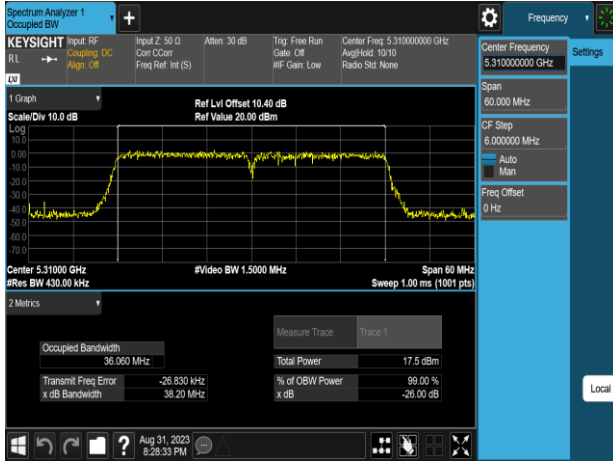

802.11n_40MHz_Chain1_5510MHz

Report No.: TMWK2307002437KR

802.11n_40MHz_Chain1_5310MHz