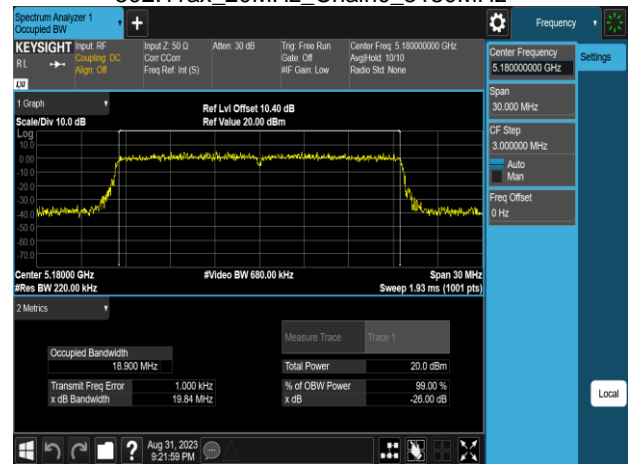

Report No.: TMWK2307002437KR

802.11ac\_80MHz\_Chain1\_5290MHz

802.11ac\_80MHz\_Chain1\_5775MHz

802.11ac\_80MHz\_Chain1\_5530MHz

802.11ax\_20MHz\_Chain0\_5180MHz

802.11ac\_80MHz\_Chain1\_5610MHz

802.11ax\_20MHz\_Chain0\_5220MHz