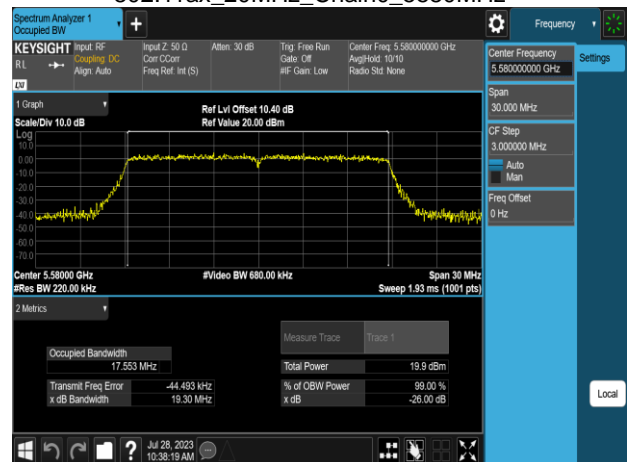

Report No.: TMWK2307002437KR

802.11ax\_20MHz\_Chain0\_5240MHz

802.11ax\_20MHz\_Chain0\_5320MHz

802.11ax\_20MHz\_Chain0\_5260MHz

802.11ax\_20MHz\_Chain0\_5500MHz

802.11ax\_20MHz\_Chain0\_5300MHz

802.11ax\_20MHz\_Chain0\_5580MHz