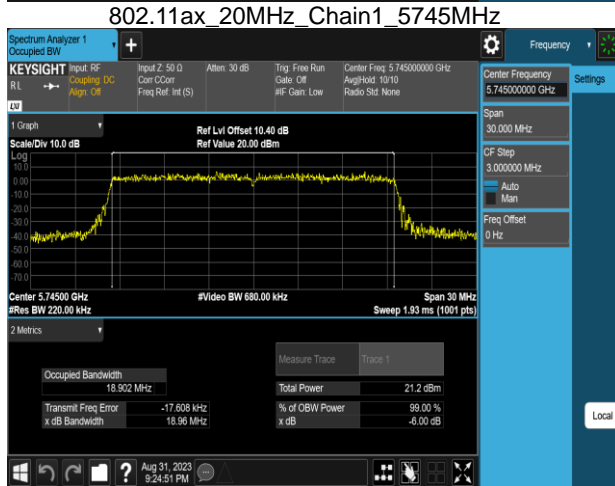

Report No.: TMWK2307002437KR