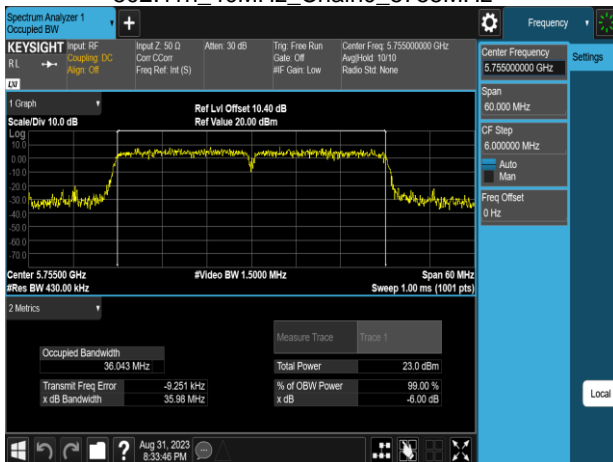

Report No.: TMWK2307002437KR

802.11n\_40MHz\_Chain0\_5670MHz

802.11n\_40MHz\_Chain1\_5190MHz

802.11n\_40MHz\_Chain0\_5755MHz

802.11n\_40MHz\_Chain1\_5230MHz

802.11n\_40MHz\_Chain0\_5795MHz

802.11n\_40MHz\_Chain1\_5270MHz