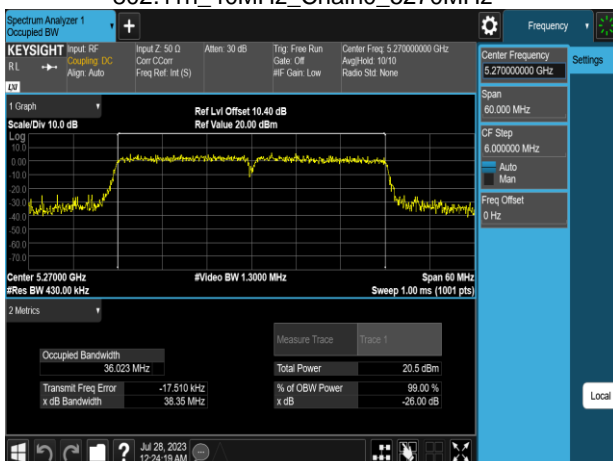

Report No.: TMWK2307002437KR

802.11n\_40MHz\_Chain0\_5190MHz

802.11n\_40MHz\_Chain0\_5310MHz

802.11n\_40MHz\_Chain0\_5230MHz

802.11n\_40MHz\_Chain0\_5510MHz

802.11n\_40MHz\_Chain0\_5270MHz

802.11n\_40MHz\_Chain0\_5550MHz

Report No.: TMWK2307002437KR

802.11n\_40MHz\_Chain0\_5670MHz

802.11n\_40MHz\_Chain1\_5190MHz

802.11n\_40MHz\_Chain0\_5755MHz

802.11n\_40MHz\_Chain1\_5230MHz

802.11n\_40MHz\_Chain0\_5795MHz

802.11n\_40MHz\_Chain1\_5270MHz