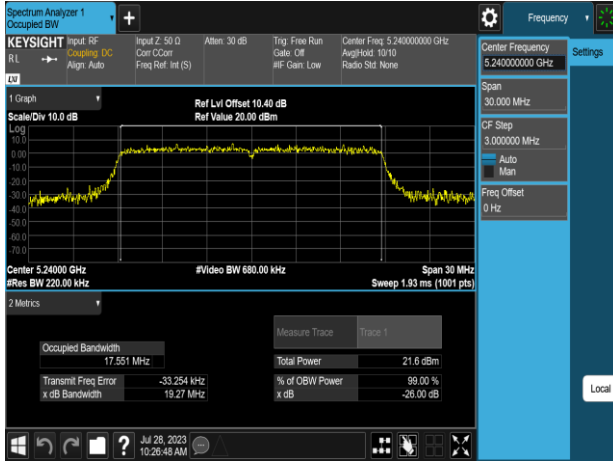

802.11ax_20MHz_Chain0_5260MHz

Report No.: TMWK2307002437KR

802.11ax_20MHz_Chain0_5240MHz