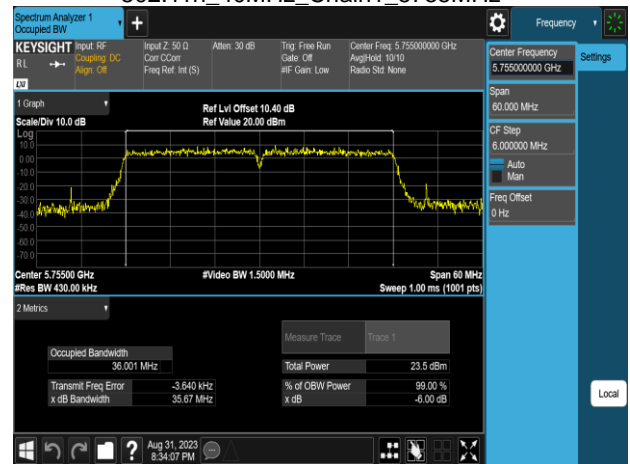

Report No.: TMWK2307002437KR

802.11n\_40MHz\_Chain1\_5310MHz

802.11n\_40MHz\_Chain1\_5670MHz

802.11n\_40MHz\_Chain1\_5510MHz

802.11n\_40MHz\_Chain1\_5755MHz

802.11n\_40MHz\_Chain1\_5550MHz

802.11n\_40MHz\_Chain1\_5795MHz

Report No.: TMWK2307002437KR

802.11ac\_80MHz\_Chain0\_5210MHz

802.11ac\_80MHz\_Chain0\_5610MHz

802.11ac\_80MHz\_Chain0\_5290MHz

802.11ac\_80MHz\_Chain0\_5775MHz

802.11ac\_80MHz\_Chain0\_5530MHz

802.11ac\_80MHz\_Chain1\_5210MHz