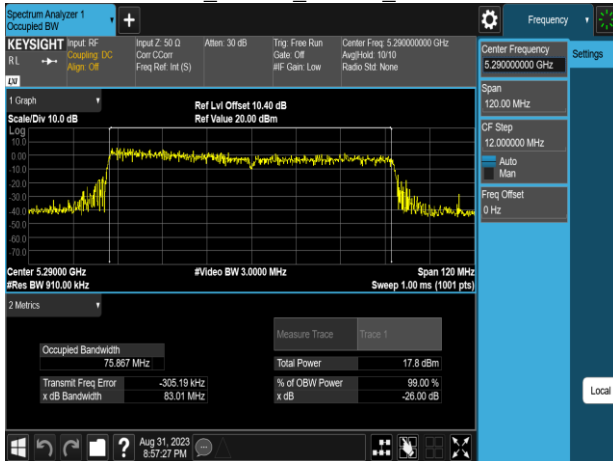

Report No.: TMWK2307002437KR

802.11ac\_80MHz\_Chain0\_5210MHz

802.11ac\_80MHz\_Chain0\_5610MHz

802.11ac\_80MHz\_Chain0\_5290MHz

802.11ac\_80MHz\_Chain0\_5775MHz

802.11ac\_80MHz\_Chain0\_5530MHz

802.11ac\_80MHz\_Chain1\_5210MHz