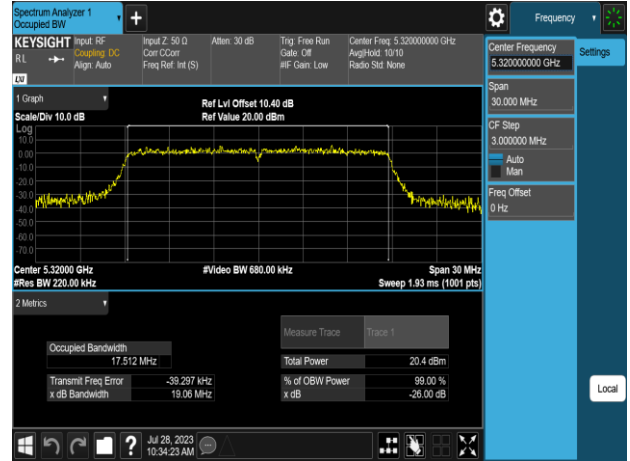

802.11ax_20MHz_Chain0_5500MHz

802.11ax_20MHz_Chain0_5320MHz