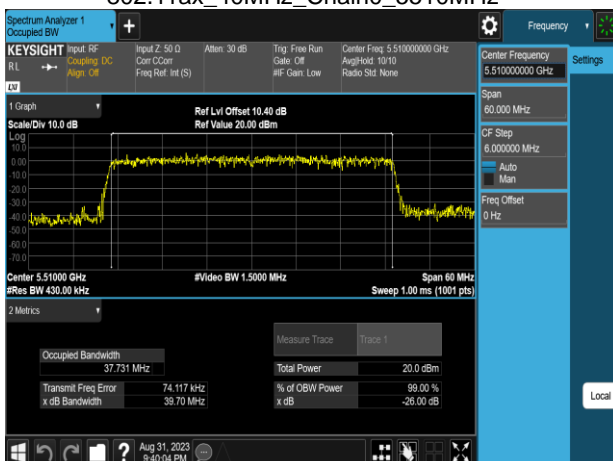

Report No.: TMWK2307002437KR

Report No.: TMWK2307002437KR

802.11ax\_40MHz\_Chain0\_5270MHz

802.11ax\_40MHz\_Chain0\_5550MHz

802.11ax\_40MHz\_Chain0\_5310MHz

802.11ax\_40MHz\_Chain0\_5670MHz

802.11ax\_40MHz\_Chain0\_5510MHz