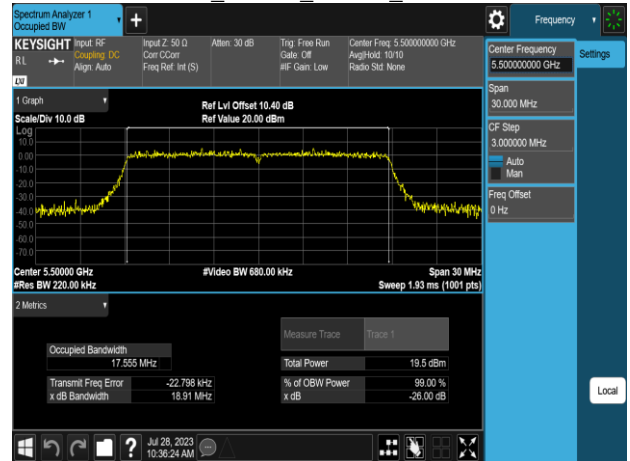

Report No.: TMWK2307002437KR

802.11ax\_20MHz\_Chain0\_5240MHz

802.11ax\_20MHz\_Chain0\_5320MHz

802.11ax\_20MHz\_Chain0\_5260MHz

802.11ax\_20MHz\_Chain0\_5500MHz

802.11ax\_20MHz\_Chain0\_5300MHz

802.11ax\_20MHz\_Chain0\_5580MHz