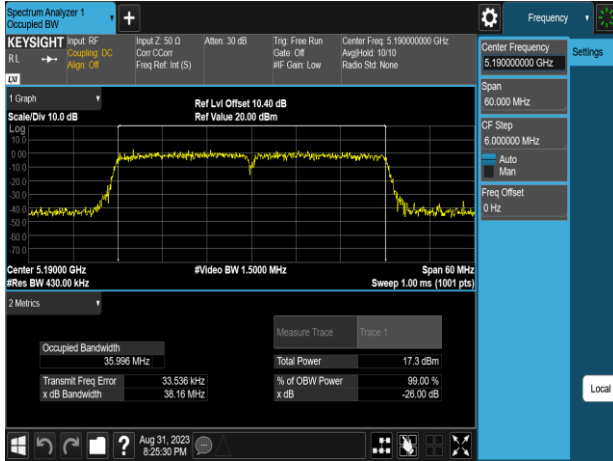

Report No.: TMWK2307002437KR

802.11n\_40MHz\_Chain0\_5190MHz

802.11n\_40MHz\_Chain0\_5310MHz

802.11n\_40MHz\_Chain0\_5230MHz

802.11n\_40MHz\_Chain0\_5510MHz

802.11n\_40MHz\_Chain0\_5270MHz

802.11n\_40MHz\_Chain0\_5550MHz