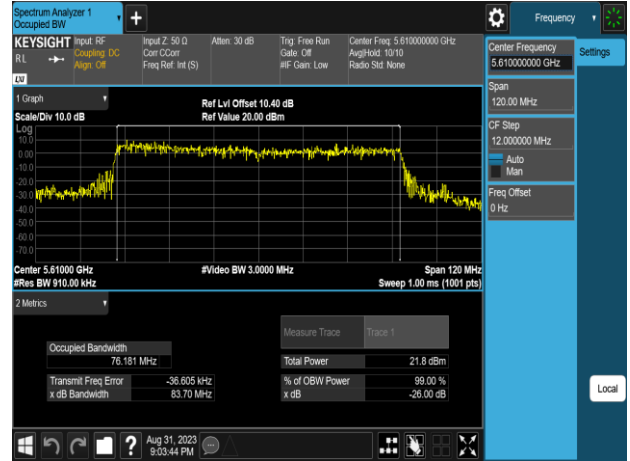

802.11ac_80MHz_Chain0_5775MHz

802.11ac_80MHz_Chain0_5610MHz