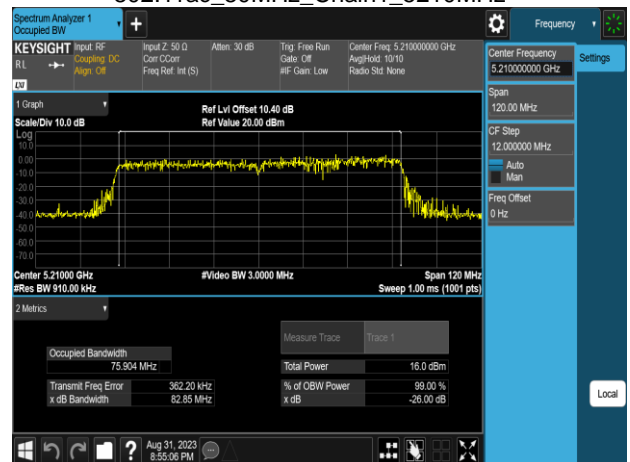

Report No.: TMWK2307002437KR

802.11ac\_80MHz\_Chain0\_5210MHz

802.11ac\_80MHz\_Chain0\_5610MHz

802.11ac\_80MHz\_Chain0\_5290MHz

802.11ac\_80MHz\_Chain0\_5775MHz

802.11ac\_80MHz\_Chain0\_5530MHz

802.11ac\_80MHz\_Chain1\_5210MHz