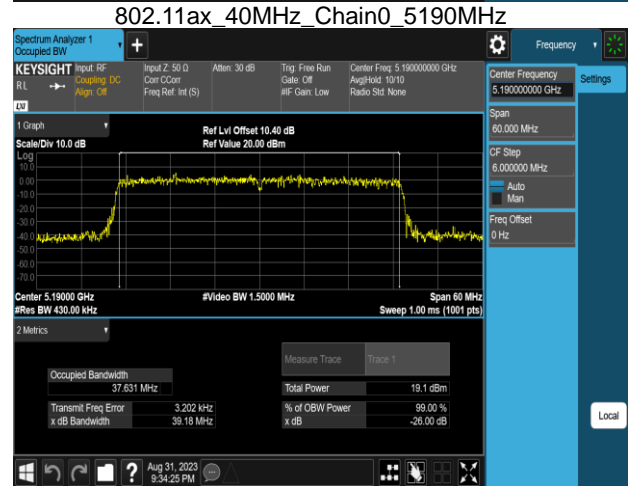

Report No.: TMWK2307002437KR