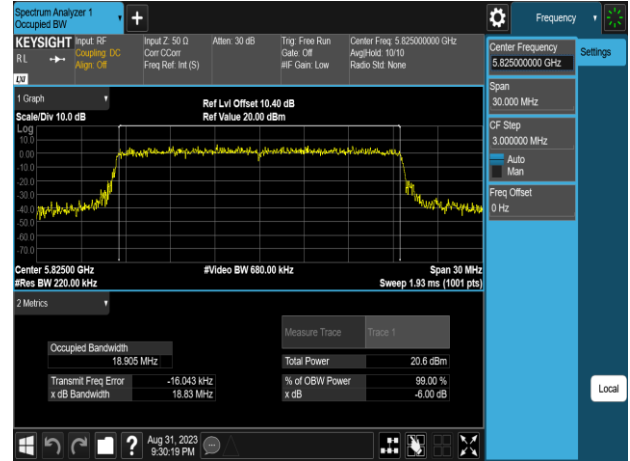

802.11ax_20MHz_Chain1_5180MHz

802.11ax_20MHz_Chain0_5825MHz