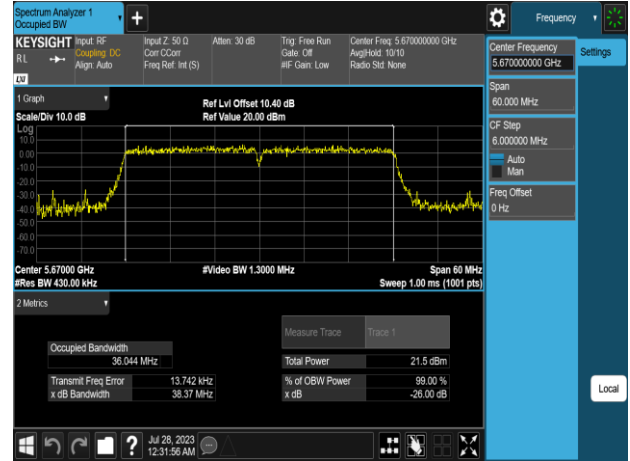

802.11n_40MHz_Chain1_5755MHz

802.11n_40MHz_Chain1_5670MHz