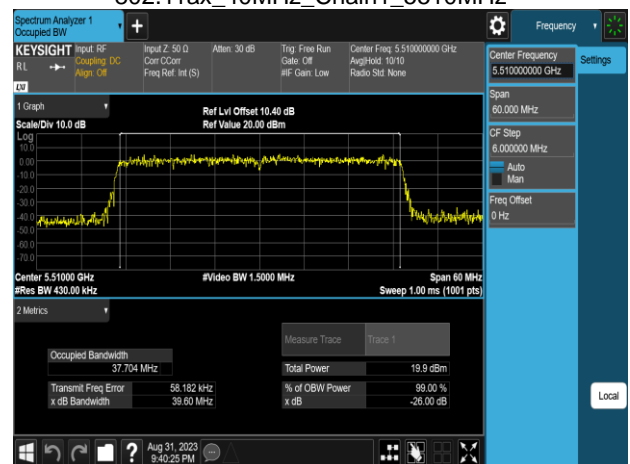

802.11ax_40MHz_Chain1_5795MHz

802.11ax_40MHz_Chain1_5510MHz