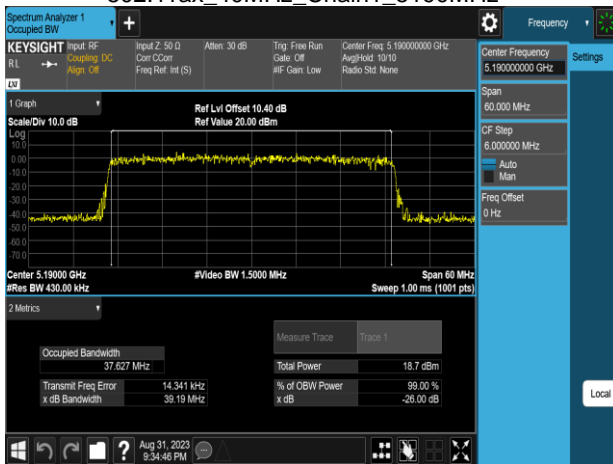

802.11ax\_40MHz\_Chain0\_5755MHz

Report No.: TMWK2307002437KR

802.11ax\_40MHz\_Chain0\_5795MHz

802.11ax\_40MHz\_Chain1\_5270MHz

802.11ax\_40MHz\_Chain1\_5190MHz

802.11ax\_40MHz\_Chain1\_5310MHz

802.11ax\_40MHz\_Chain1\_5230MHz