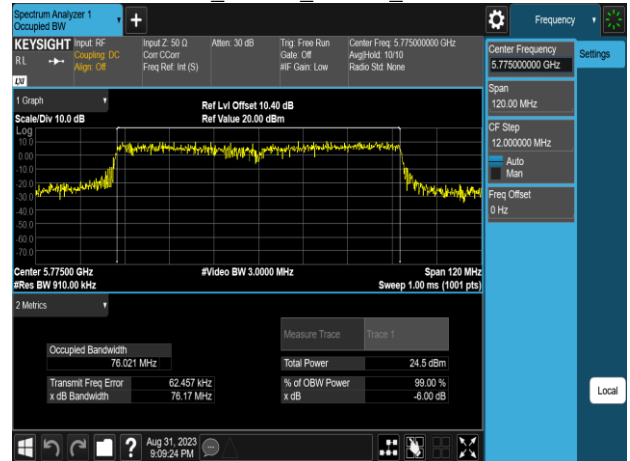

Report No.: TMWK2307002437KR

802.11ac\_80MHz\_Chain0\_5210MHz

802.11ac\_80MHz\_Chain0\_5610MHz

802.11ac\_80MHz\_Chain0\_5290MHz

802.11ac\_80MHz\_Chain0\_5775MHz

802.11ac\_80MHz\_Chain0\_5530MHz

802.11ac\_80MHz\_Chain1\_5210MHz