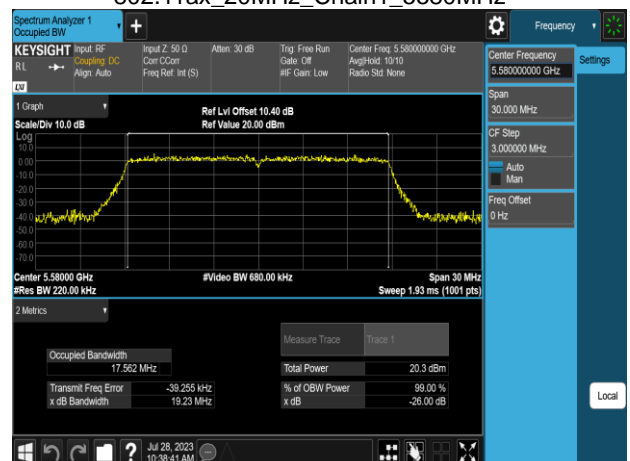

Report No.: TMWK2307002437KR

802.11ax\_20MHz\_Chain1\_5240MHz

802.11ax\_20MHz\_Chain1\_5320MHz

802.11ax\_20MHz\_Chain1\_5260MHz

802.11ax\_20MHz\_Chain1\_5500MHz

802.11ax\_20MHz\_Chain1\_5300MHz

802.11ax\_20MHz\_Chain1\_5580MHz