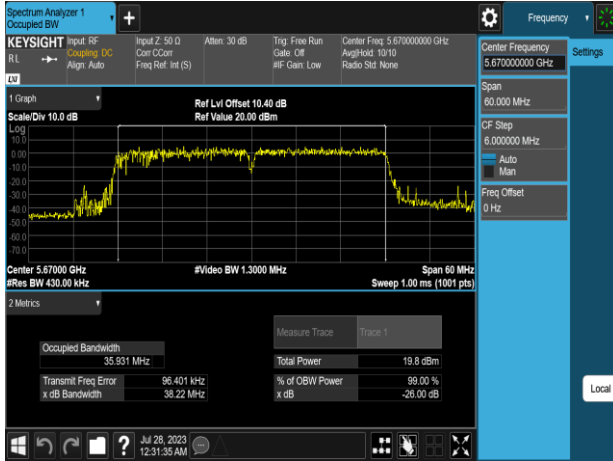

802.11n_40MHz_Chain0_5755MHz

Report No.: TMWK2307002437KR

802.11n_40MHz_Chain0_5670MHz