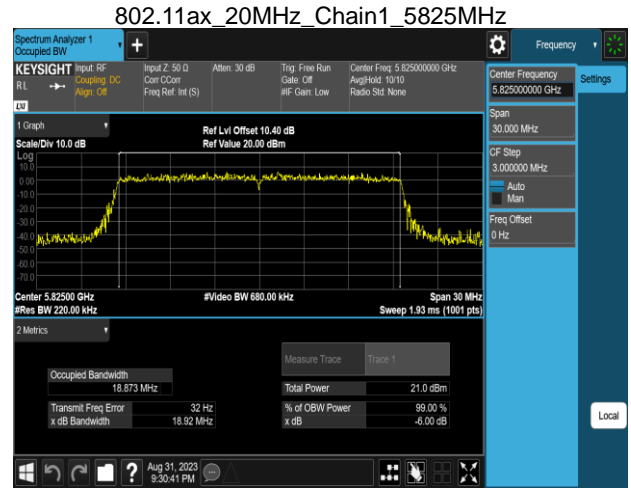

Report No.: TMWK2307002437KR