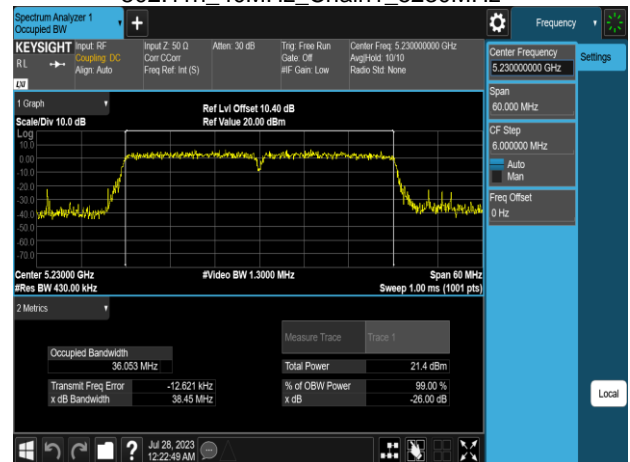

Report No.: TMWK2307002437KR

802.11n\_40MHz\_Chain0\_5670MHz

802.11n\_40MHz\_Chain1\_5190MHz

802.11n\_40MHz\_Chain0\_5755MHz

802.11n\_40MHz\_Chain1\_5230MHz

802.11n\_40MHz\_Chain0\_5795MHz

802.11n\_40MHz\_Chain1\_5270MHz