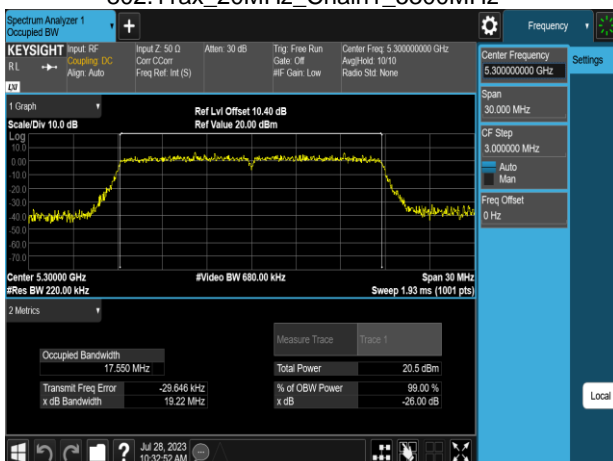

Report No.: TMWK2307002437KR

802.11ax\_20MHz\_Chain0\_5700MHz

802.11ax\_20MHz\_Chain0\_5825MHz

802.11ax\_20MHz\_Chain0\_5745MHz

802.11ax\_20MHz\_Chain1\_5180MHz

802.11ax\_20MHz\_Chain0\_5785MHz

802.11ax\_20MHz\_Chain1\_5220MHz

Report No.: TMWK2307002437KR

802.11ax\_20MHz\_Chain1\_5240MHz

802.11ax\_20MHz\_Chain1\_5320MHz

802.11ax\_20MHz\_Chain1\_5260MHz

802.11ax\_20MHz\_Chain1\_5500MHz

802.11ax\_20MHz\_Chain1\_5300MHz

802.11ax\_20MHz\_Chain1\_5580MHz