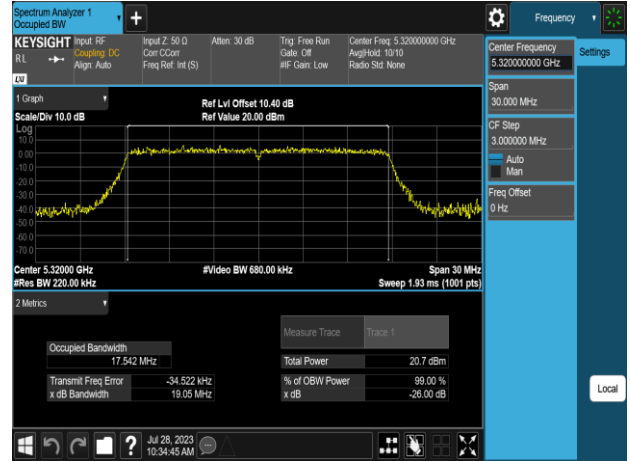

802.11ax_20MHz_Chain1_5500MHz

802.11ax_20MHz_Chain1_5320MHz