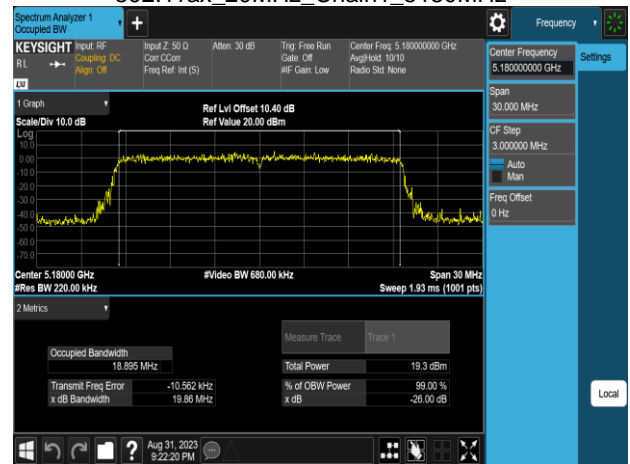

Report No.: TMWK2307002437KR

802.11ax\_20MHz\_Chain0\_5700MHz

802.11ax\_20MHz\_Chain0\_5825MHz

802.11ax\_20MHz\_Chain0\_5745MHz

802.11ax\_20MHz\_Chain1\_5180MHz

802.11ax\_20MHz\_Chain0\_5785MHz

802.11ax\_20MHz\_Chain1\_5220MHz