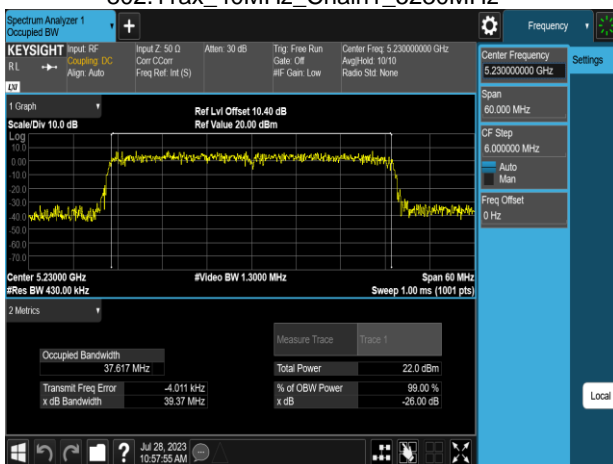

802.11ax\_40MHz\_Chain0\_5755MHz

Report No.: TMWK2307002437KR

802.11ax\_40MHz\_Chain0\_5795MHz

802.11ax\_40MHz\_Chain1\_5270MHz

802.11ax\_40MHz\_Chain1\_5190MHz

802.11ax\_40MHz\_Chain1\_5310MHz

802.11ax\_40MHz\_Chain1\_5230MHz