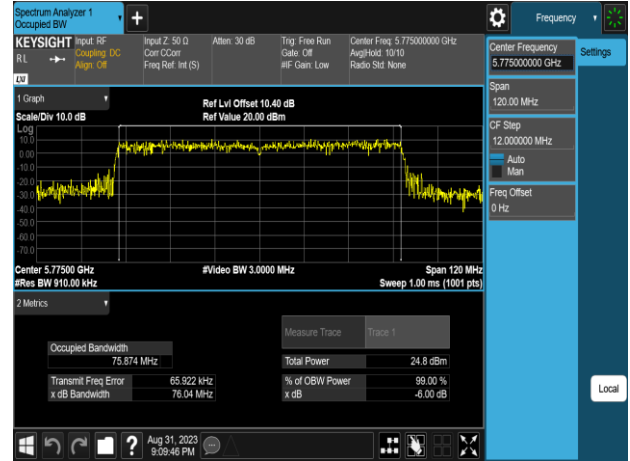

802.11ax_20MHz_Chain0_5180MHz

802.11ac_80MHz_Chain1_5775MHz