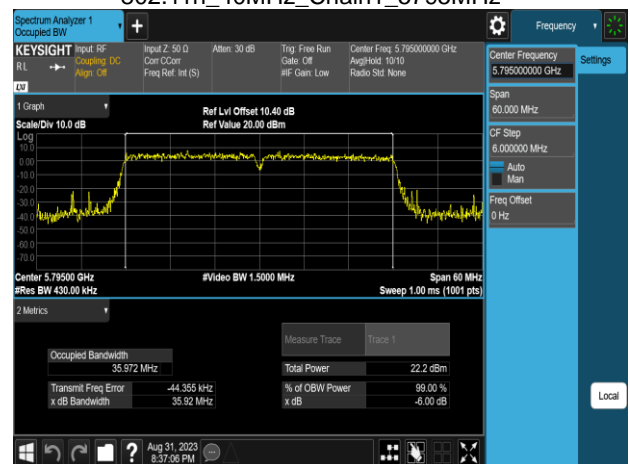

Report No.: TMWK2307002437KR

802.11n\_40MHz\_Chain1\_5310MHz

802.11n\_40MHz\_Chain1\_5670MHz

802.11n\_40MHz\_Chain1\_5510MHz

802.11n\_40MHz\_Chain1\_5755MHz

802.11n\_40MHz\_Chain1\_5550MHz

802.11n\_40MHz\_Chain1\_5795MHz

Report No.: TMWK2307002437KR

802.11ac\_80MHz\_Chain0\_5210MHz

802.11ac\_80MHz\_Chain0\_5610MHz

802.11ac\_80MHz\_Chain0\_5290MHz

802.11ac\_80MHz\_Chain0\_5775MHz

802.11ac\_80MHz\_Chain0\_5530MHz

802.11ac\_80MHz\_Chain1\_5210MHz