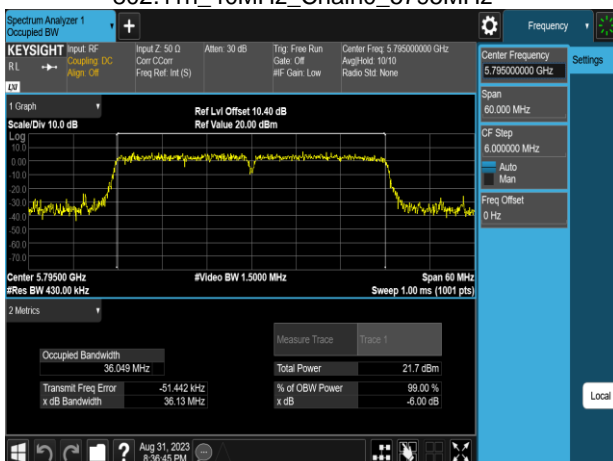

Report No.: TMWK2307002437KR

802.11n\_40MHz\_Chain0\_5670MHz

802.11n\_40MHz\_Chain1\_5190MHz

802.11n\_40MHz\_Chain0\_5755MHz

802.11n\_40MHz\_Chain1\_5230MHz

802.11n\_40MHz\_Chain0\_5795MHz

802.11n\_40MHz\_Chain1\_5270MHz