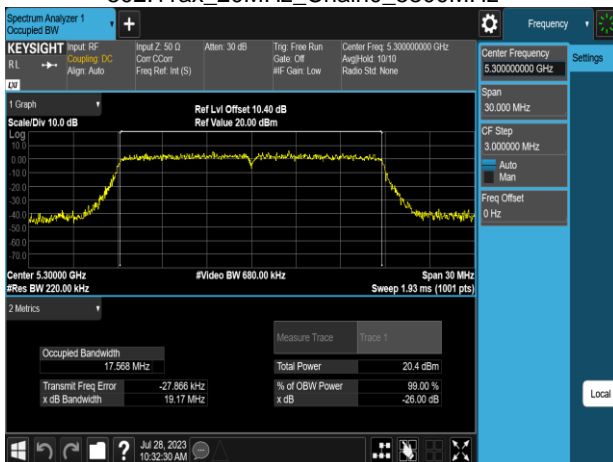

Report No.: TMWK2307002437KR

802.11ax\_20MHz\_Chain0\_5240MHz

802.11ax\_20MHz\_Chain0\_5320MHz

802.11ax\_20MHz\_Chain0\_5260MHz

802.11ax\_20MHz\_Chain0\_5500MHz

802.11ax\_20MHz\_Chain0\_5300MHz

802.11ax\_20MHz\_Chain0\_5580MHz

Report No.: TMWK2307002437KR

802.11ax\_20MHz\_Chain0\_5700MHz

802.11ax\_20MHz\_Chain0\_5825MHz

802.11ax\_20MHz\_Chain0\_5745MHz

802.11ax\_20MHz\_Chain1\_5180MHz

802.11ax\_20MHz\_Chain0\_5785MHz

802.11ax\_20MHz\_Chain1\_5220MHz