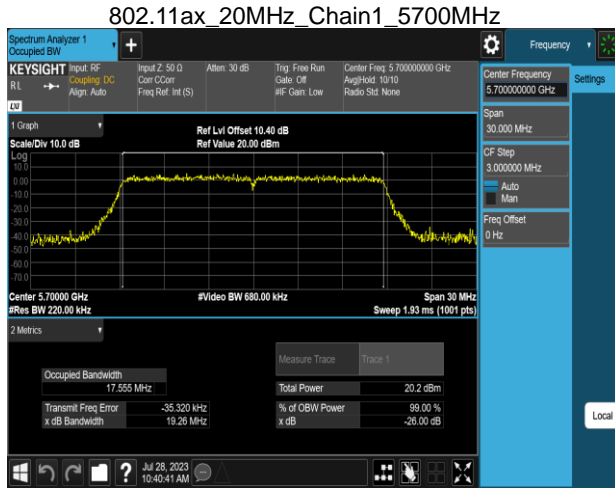

Report No.: TMWK2307002437KR