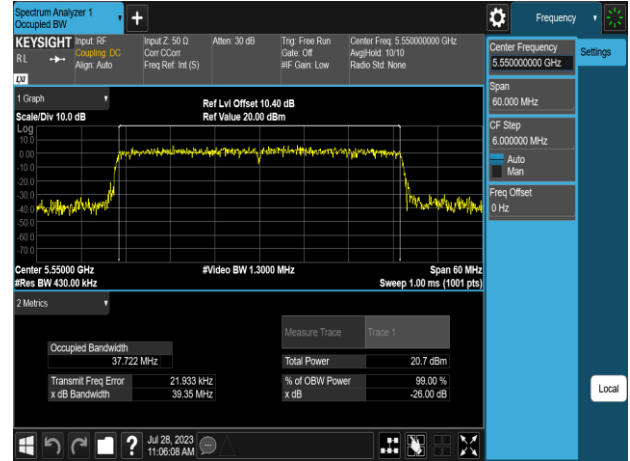

Report No.: TMWK2307002437KR

Report No.: TMWK2307002437KR

802.11ax\_40MHz\_Chain0\_5270MHz

802.11ax\_40MHz\_Chain0\_5550MHz

802.11ax\_40MHz\_Chain0\_5310MHz

802.11ax\_40MHz\_Chain0\_5670MHz

802.11ax\_40MHz\_Chain0\_5510MHz