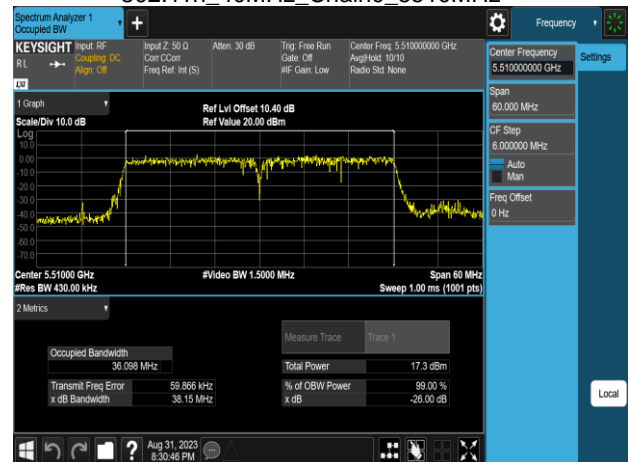

Report No.: TMWK2307002437KR

802.11n\_40MHz\_Chain0\_5190MHz

802.11n\_40MHz\_Chain0\_5310MHz

802.11n\_40MHz\_Chain0\_5230MHz

802.11n\_40MHz\_Chain0\_5510MHz

802.11n\_40MHz\_Chain0\_5270MHz

802.11n\_40MHz\_Chain0\_5550MHz