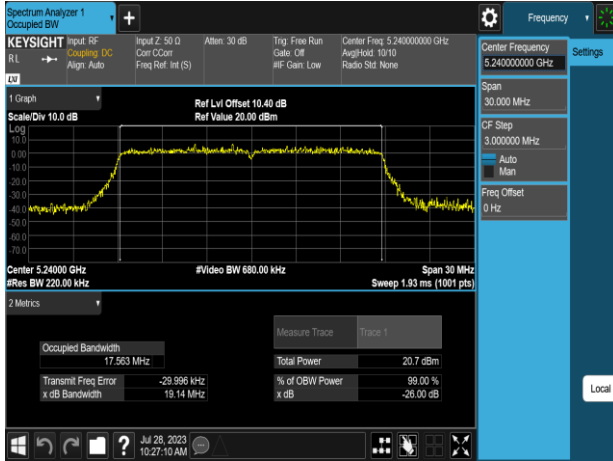

802.11ax_20MHz_Chain1_5260MHz

Report No.: TMWK2307002437KR

802.11ax_20MHz_Chain1_5240MHz