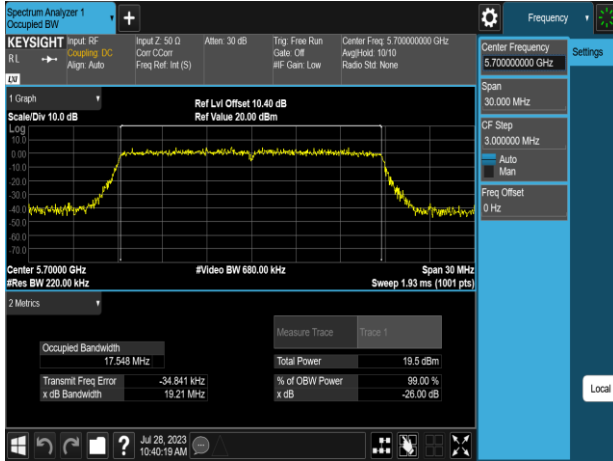

802.11ax_20MHz_Chain0_5745MHz

Report No.: TMWK2307002437KR

802.11ax_20MHz_Chain0_5700MHz