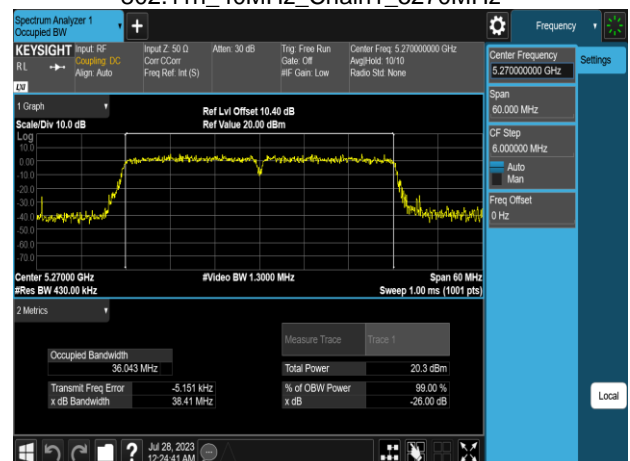

Report No.: TMWK2307002437KR

802.11n\_40MHz\_Chain0\_5670MHz

802.11n\_40MHz\_Chain1\_5190MHz

802.11n\_40MHz\_Chain0\_5755MHz

802.11n\_40MHz\_Chain1\_5230MHz

802.11n\_40MHz\_Chain0\_5795MHz

802.11n\_40MHz\_Chain1\_5270MHz