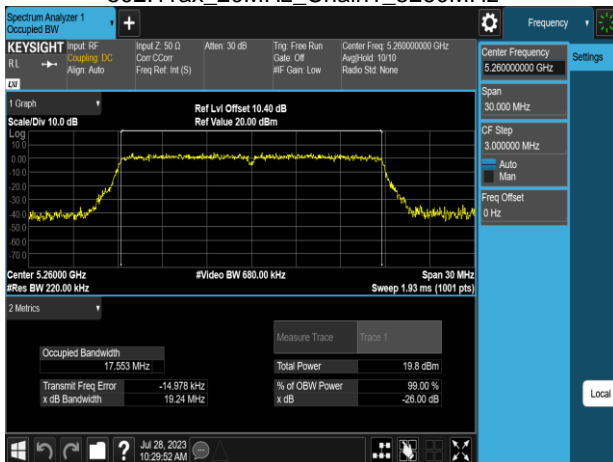

Report No.: TMWK2307002437KR

802.11ax\_20MHz\_Chain1\_5240MHz

802.11ax\_20MHz\_Chain1\_5320MHz

802.11ax\_20MHz\_Chain1\_5260MHz

802.11ax\_20MHz\_Chain1\_5500MHz

802.11ax\_20MHz\_Chain1\_5300MHz

802.11ax\_20MHz\_Chain1\_5580MHz