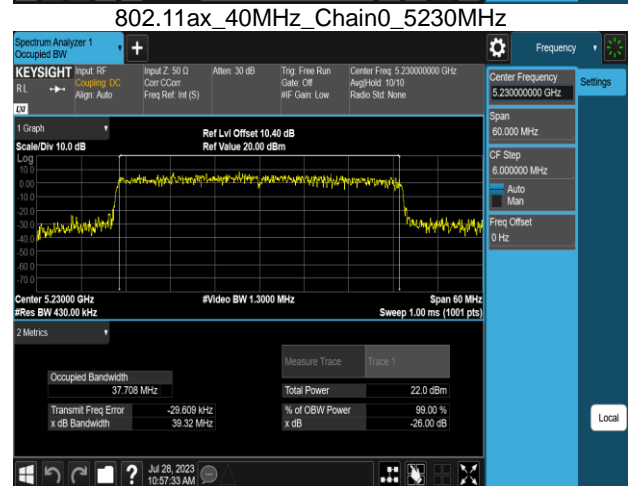

802.11ax_40MHz_Chain0_5550MHz

Report No.: TMWK2307002437KR