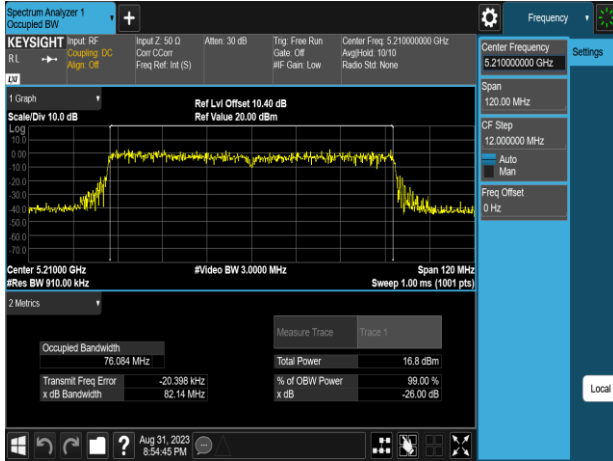

802.11ac_80MHz_Chain0_5290MHz

Report No.: TMWK2307002437KR

802.11ac_80MHz_Chain0_5210MHz