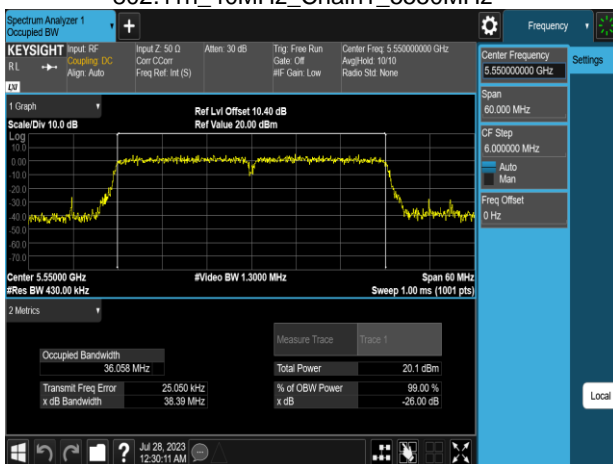

Report No.: TMWK2307002437KR

802.11n\_40MHz\_Chain1\_5310MHz

802.11n\_40MHz\_Chain1\_5670MHz

802.11n\_40MHz\_Chain1\_5510MHz

802.11n\_40MHz\_Chain1\_5755MHz

802.11n\_40MHz\_Chain1\_5550MHz

802.11n\_40MHz\_Chain1\_5795MHz

Report No.: TMWK2307002437KR

802.11ac\_80MHz\_Chain0\_5210MHz

802.11ac\_80MHz\_Chain0\_5610MHz

802.11ac\_80MHz\_Chain0\_5290MHz

802.11ac\_80MHz\_Chain0\_5775MHz

802.11ac\_80MHz\_Chain0\_5530MHz

802.11ac\_80MHz\_Chain1\_5210MHz