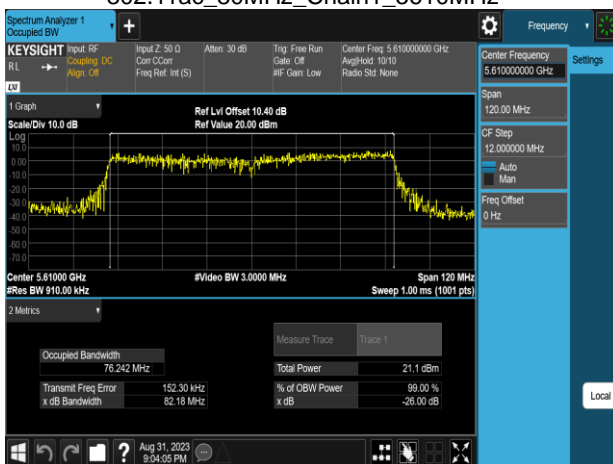

Report No.: TMWK2307002437KR

802.11ac\_80MHz\_Chain1\_5290MHz

802.11ac\_80MHz\_Chain1\_5775MHz

802.11ac\_80MHz\_Chain1\_5530MHz

802.11ax\_20MHz\_Chain0\_5180MHz

802.11ac\_80MHz\_Chain1\_5610MHz

802.11ax\_20MHz\_Chain0\_5220MHz

Report No.: TMWK2307002437KR

802.11ax\_20MHz\_Chain0\_5240MHz

802.11ax\_20MHz\_Chain0\_5320MHz

802.11ax\_20MHz\_Chain0\_5260MHz

802.11ax\_20MHz\_Chain0\_5500MHz

802.11ax\_20MHz\_Chain0\_5300MHz

802.11ax\_20MHz\_Chain0\_5580MHz