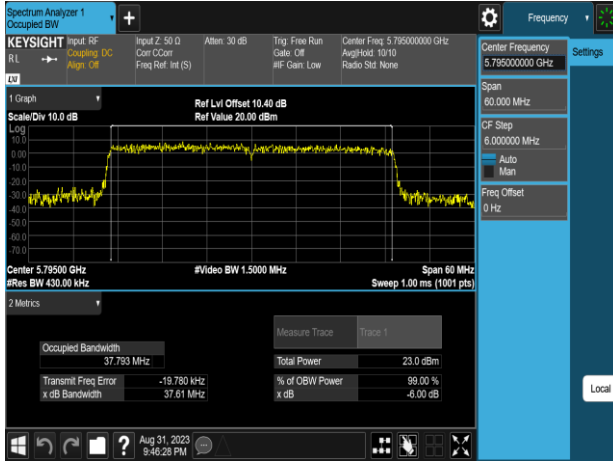

802.11ax_40MHz_Chain1_5190MHz

Report No.: TMWK2307002437KR

802.11ax_40MHz_Chain0_5795MHz