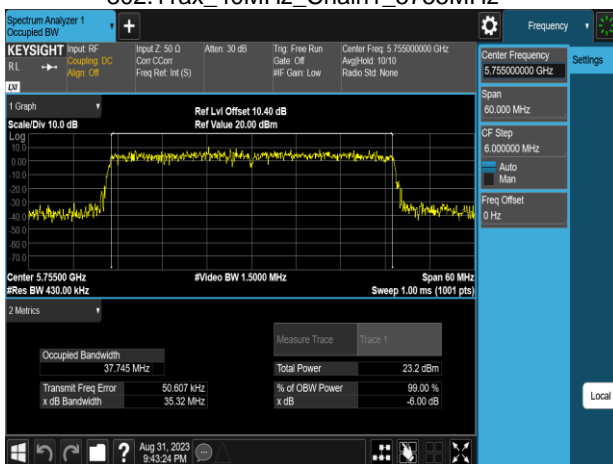

802.11ax\_40MHz\_Chain1\_5510MHz

Report No.: TMWK2307002437KR

802.11ax\_40MHz\_Chain1\_5550MHz

802.11ax\_40MHz\_Chain1\_5795MHz

802.11ax\_40MHz\_Chain1\_5670MHz

802.11ax\_80MHz\_Chain0\_5210MHz

802.11ax\_40MHz\_Chain1\_5755MHz

802.11ax\_80MHz\_Chain0\_5290MHz