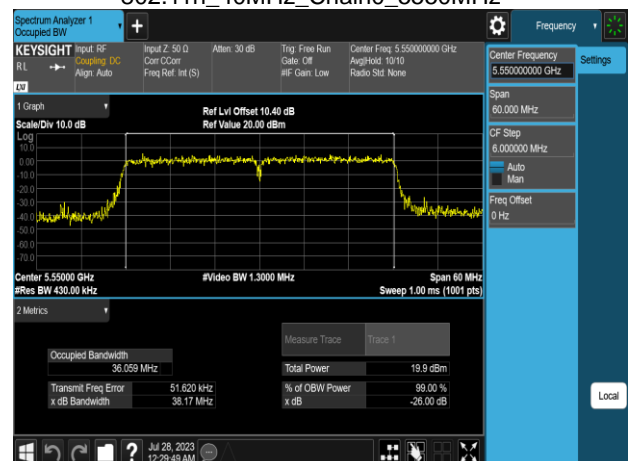

Report No.: TMWK2307002437KR

802.11n\_40MHz\_Chain0\_5190MHz

802.11n\_40MHz\_Chain0\_5310MHz

802.11n\_40MHz\_Chain0\_5230MHz

802.11n\_40MHz\_Chain0\_5510MHz

802.11n\_40MHz\_Chain0\_5270MHz

802.11n\_40MHz\_Chain0\_5550MHz