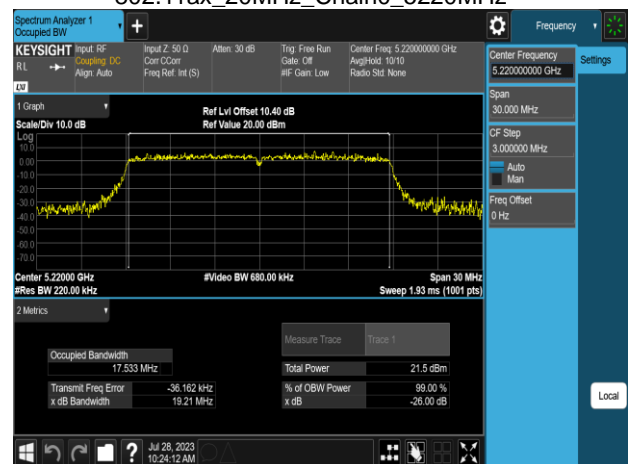

Report No.: TMWK2307002437KR

802.11ac\_80MHz\_Chain0\_5210MHz

802.11ac\_80MHz\_Chain0\_5610MHz

802.11ac\_80MHz\_Chain0\_5290MHz

802.11ac\_80MHz\_Chain0\_5775MHz

802.11ac\_80MHz\_Chain0\_5530MHz

802.11ac\_80MHz\_Chain1\_5210MHz

Report No.: TMWK2307002437KR

802.11ac\_80MHz\_Chain1\_5290MHz

802.11ac\_80MHz\_Chain1\_5775MHz

802.11ac\_80MHz\_Chain1\_5530MHz

802.11ax\_20MHz\_Chain0\_5180MHz

802.11ac\_80MHz\_Chain1\_5610MHz

802.11ax\_20MHz\_Chain0\_5220MHz

Report No.: TMWK2307002437KR

802.11ax\_20MHz\_Chain0\_5240MHz

802.11ax\_20MHz\_Chain0\_5320MHz

802.11ax\_20MHz\_Chain0\_5260MHz

802.11ax\_20MHz\_Chain0\_5500MHz

802.11ax\_20MHz\_Chain0\_5300MHz

802.11ax\_20MHz\_Chain0\_5580MHz