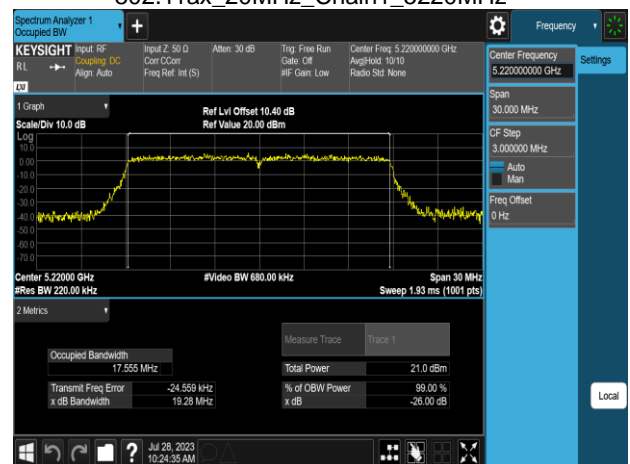

Report No.: TMWK2307002437KR

802.11ax\_20MHz\_Chain0\_5700MHz

802.11ax\_20MHz\_Chain0\_5825MHz

802.11ax\_20MHz\_Chain0\_5745MHz

802.11ax\_20MHz\_Chain1\_5180MHz

802.11ax\_20MHz\_Chain0\_5785MHz

802.11ax\_20MHz\_Chain1\_5220MHz