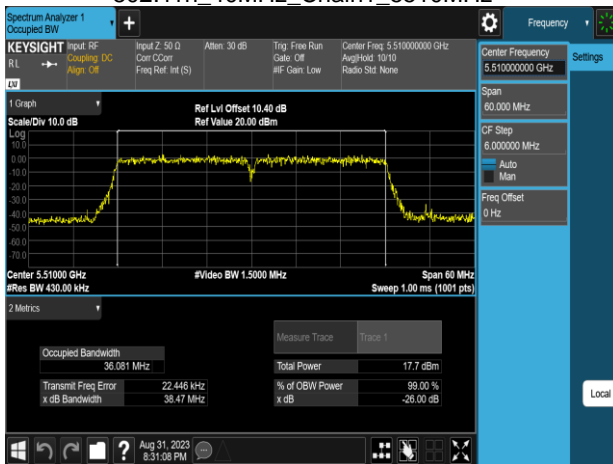

Report No.: TMWK2307002437KR

802.11n\_40MHz\_Chain1\_5310MHz

802.11n\_40MHz\_Chain1\_5670MHz

802.11n\_40MHz\_Chain1\_5510MHz

802.11n\_40MHz\_Chain1\_5755MHz

802.11n\_40MHz\_Chain1\_5550MHz

802.11n\_40MHz\_Chain1\_5795MHz

Report No.: TMWK2307002437KR

802.11ac\_80MHz\_Chain0\_5210MHz

802.11ac\_80MHz\_Chain0\_5610MHz

802.11ac\_80MHz\_Chain0\_5290MHz

802.11ac\_80MHz\_Chain0\_5775MHz

802.11ac\_80MHz\_Chain0\_5530MHz

802.11ac\_80MHz\_Chain1\_5210MHz