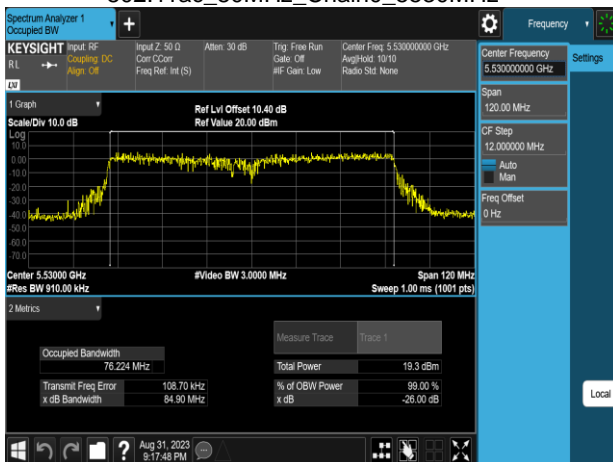

Report No.: TMWK2307002437KR

802.11ac\_80MHz\_Chain0\_5210MHz

802.11ac\_80MHz\_Chain0\_5610MHz

802.11ac\_80MHz\_Chain0\_5290MHz

802.11ac\_80MHz\_Chain0\_5775MHz

802.11ac\_80MHz\_Chain0\_5530MHz

802.11ac\_80MHz\_Chain1\_5210MHz

Report No.: TMWK2307002437KR

802.11ac\_80MHz\_Chain1\_5290MHz

802.11ac\_80MHz\_Chain1\_5775MHz

802.11ac\_80MHz\_Chain1\_5530MHz

802.11ax\_20MHz\_Chain0\_5180MHz

802.11ac\_80MHz\_Chain1\_5610MHz

802.11ax\_20MHz\_Chain0\_5220MHz