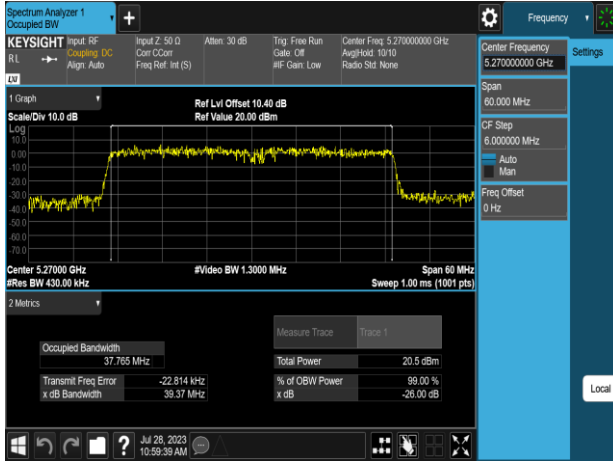

802.11ax_40MHz_Chain0_5310MHz

Report No.: TMWK2307002437KR

802.11ax_40MHz_Chain0_5270MHz