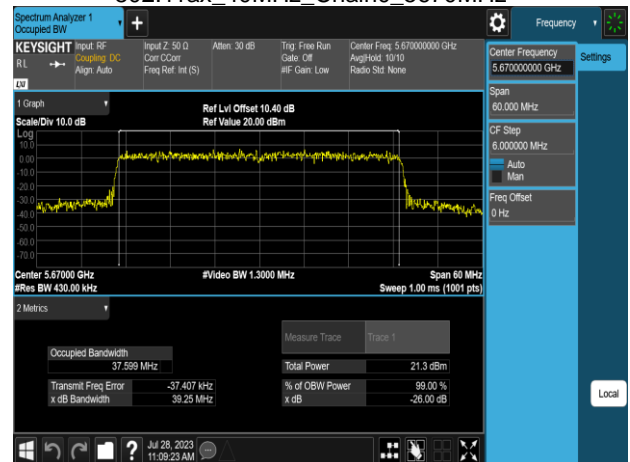

Report No.: TMWK2307002437KR

Report No.: TMWK2307002437KR

802.11ax\_40MHz\_Chain0\_5270MHz

802.11ax\_40MHz\_Chain0\_5550MHz

802.11ax\_40MHz\_Chain0\_5310MHz

802.11ax\_40MHz\_Chain0\_5670MHz

802.11ax\_40MHz\_Chain0\_5510MHz