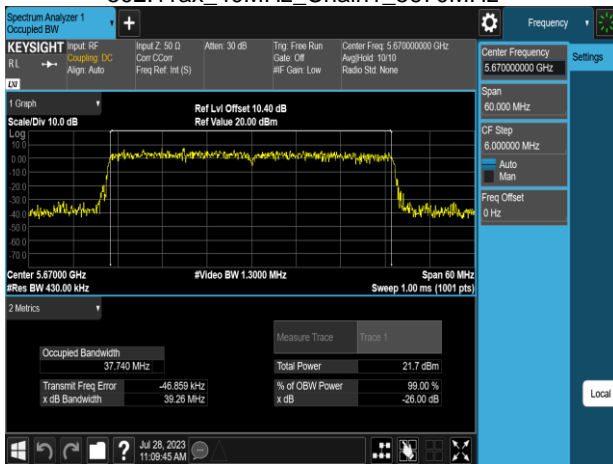

802.11ax\_40MHz\_Chain1\_5510MHz

Report No.: TMWK2307002437KR

802.11ax\_40MHz\_Chain1\_5550MHz

802.11ax\_40MHz\_Chain1\_5795MHz

802.11ax\_40MHz\_Chain1\_5670MHz

802.11ax\_80MHz\_Chain0\_5210MHz

802.11ax\_40MHz\_Chain1\_5755MHz

802.11ax\_80MHz\_Chain0\_5290MHz