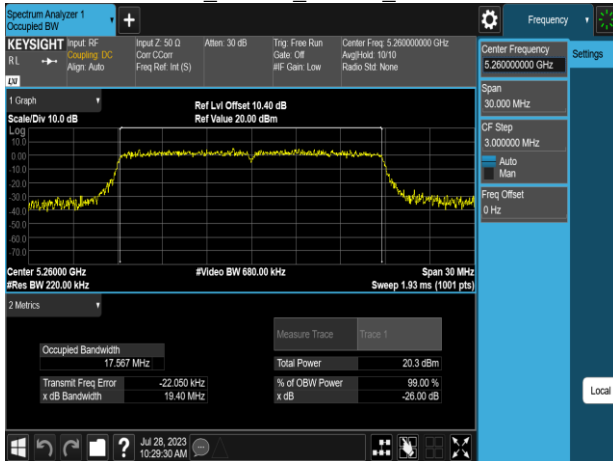

Report No.: TMWK2307002437KR

802.11ax\_20MHz\_Chain0\_5240MHz

802.11ax\_20MHz\_Chain0\_5320MHz

802.11ax\_20MHz\_Chain0\_5260MHz

802.11ax\_20MHz\_Chain0\_5500MHz

802.11ax\_20MHz\_Chain0\_5300MHz

802.11ax\_20MHz\_Chain0\_5580MHz