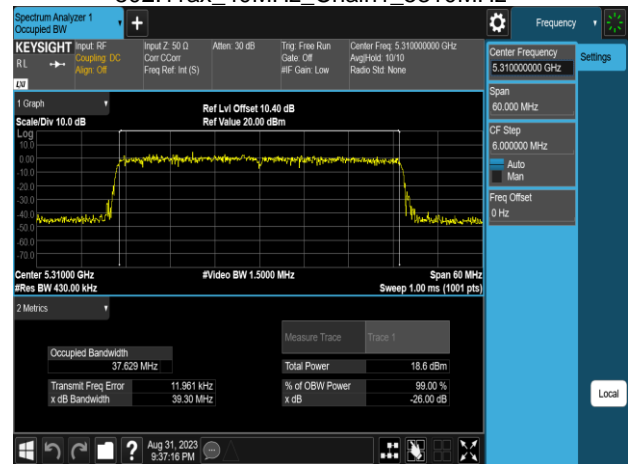

802.11ax\_40MHz\_Chain0\_5755MHz

Report No.: TMWK2307002437KR

802.11ax\_40MHz\_Chain0\_5795MHz

802.11ax\_40MHz\_Chain1\_5270MHz

802.11ax\_40MHz\_Chain1\_5190MHz

802.11ax\_40MHz\_Chain1\_5310MHz

802.11ax\_40MHz\_Chain1\_5230MHz