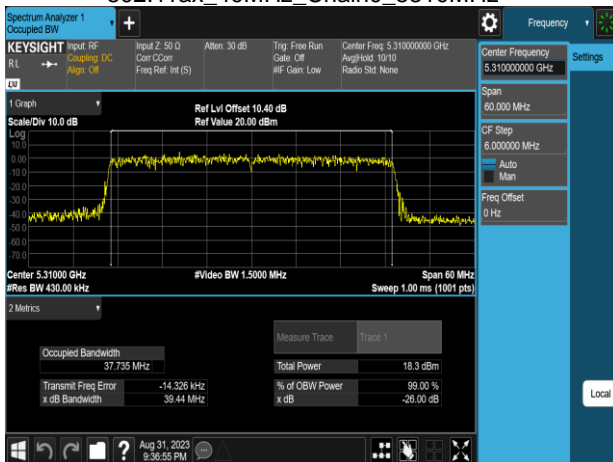

Report No.: TMWK2307002437KR

Report No.: TMWK2307002437KR

802.11ax\_40MHz\_Chain0\_5270MHz

802.11ax\_40MHz\_Chain0\_5550MHz

802.11ax\_40MHz\_Chain0\_5310MHz

802.11ax\_40MHz\_Chain0\_5670MHz

802.11ax\_40MHz\_Chain0\_5510MHz