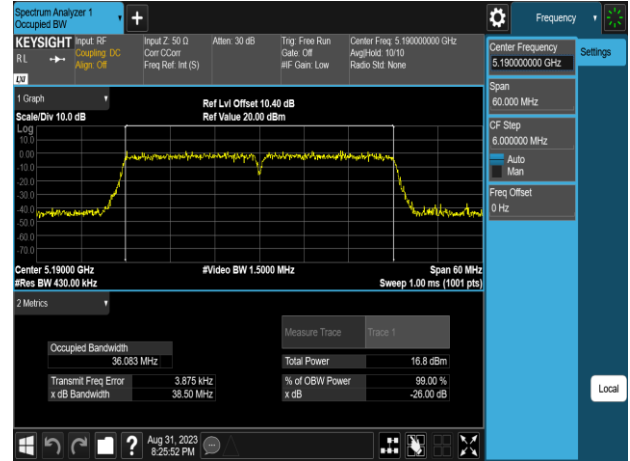

802.11n_40MHz_Chain1_5230MHz

802.11n_40MHz_Chain1_5190MHz