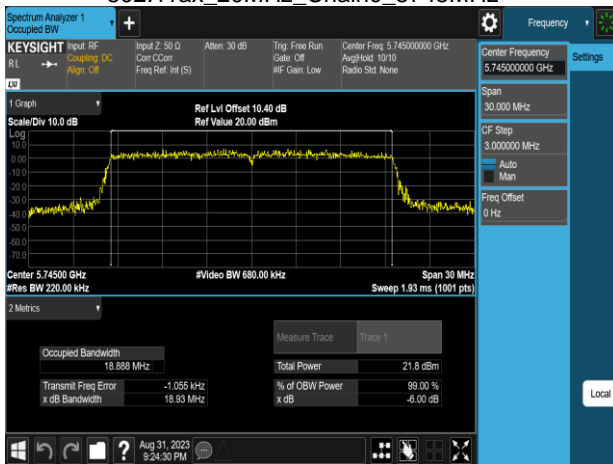

Report No.: TMWK2307002437KR

802.11ax\_20MHz\_Chain0\_5700MHz

802.11ax\_20MHz\_Chain0\_5825MHz

802.11ax\_20MHz\_Chain0\_5745MHz

802.11ax\_20MHz\_Chain1\_5180MHz

802.11ax\_20MHz\_Chain0\_5785MHz

802.11ax\_20MHz\_Chain1\_5220MHz