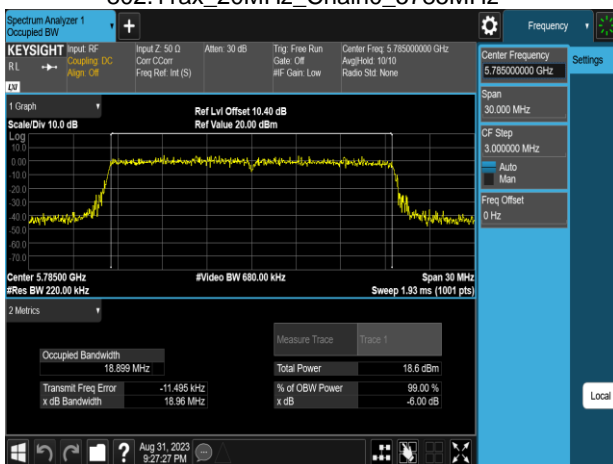

Report No.: TMWK2307002437KR

802.11ax\_20MHz\_Chain0\_5700MHz

802.11ax\_20MHz\_Chain0\_5825MHz

802.11ax\_20MHz\_Chain0\_5745MHz

802.11ax\_20MHz\_Chain1\_5180MHz

802.11ax\_20MHz\_Chain0\_5785MHz

802.11ax\_20MHz\_Chain1\_5220MHz