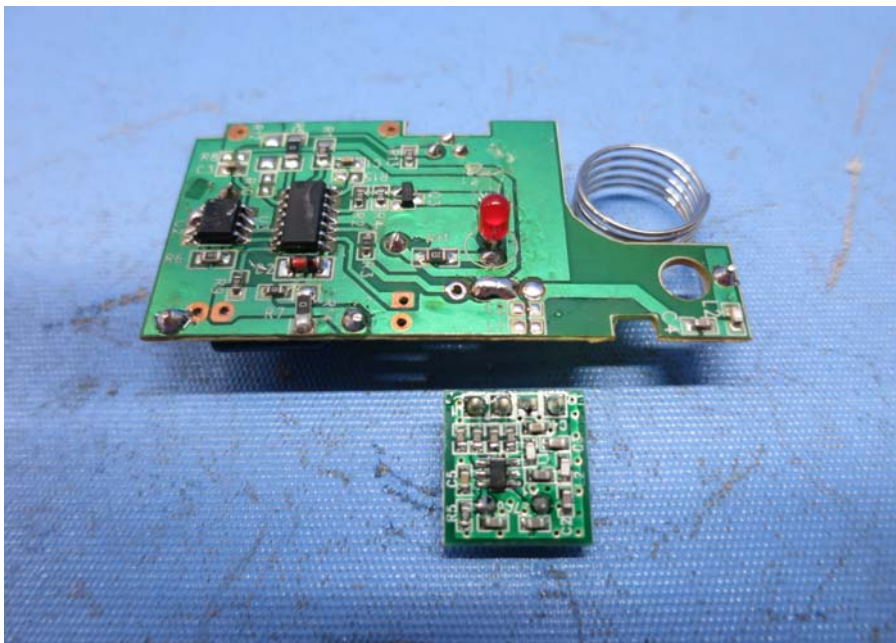

INTERTEK TESTING SERVICE

Report No.: 15051358HKG-001

Equipment Photographs

Model : WLTX-209

(Internal)

FCC ID: BJ4-WLTX209

IC: 3984A-WLTX209

INTERTEK TESTING SERVICE

Report No.: 15051358HKG-001

Equipment Photographs

Model : WLTX-209

(Internal)

FCC ID: BJ4-WLTX209

IC: 3984A-WLTX209

INTERTEK TESTING SERVICE

Report No.: 15051358HKG-001

Equipment Photographs

Model : **WLTX-209**

(Internal)