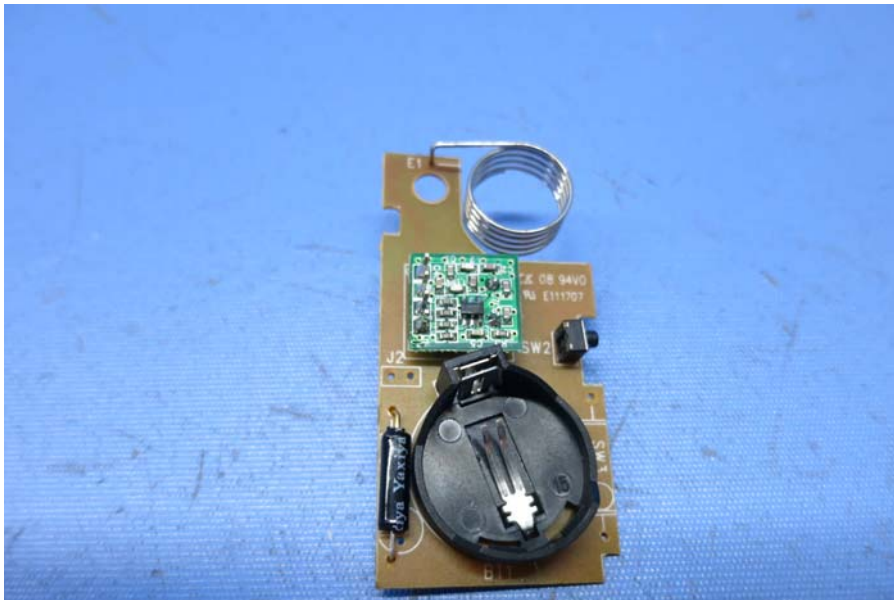

INTERTEK TESTING SERVICE

Report No.: 15051358HKG-001

Equipment Photographs

Model : WLTX-209

(Internal)

FCC ID: BJ4-WLTX209

IC: 3984A-WLTX209

INTERTEK TESTING SERVICE

Report No.: 15051358HKG-001

Equipment Photographs

Model : WLTX-209

(Internal)

FCC ID: BJ4-WLTX209

IC: 3984A-WLTX209

INTERTEK TESTING SERVICE

Report No.: 15051358HKG-001

Equipment Photographs

Model : **WLTX-209**

(Internal)