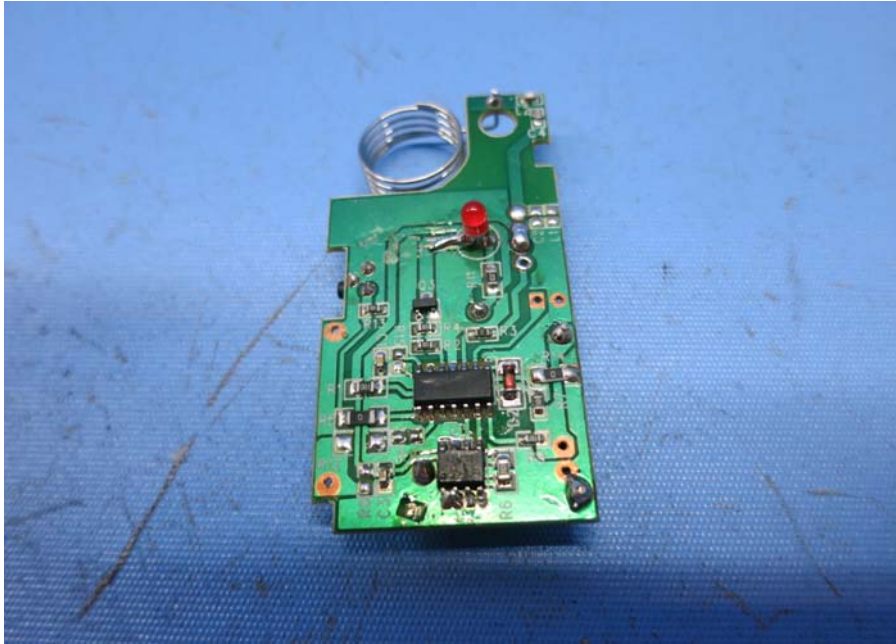

INTERTEK TESTING SERVICE

Report No.: 15051358HKG-001

Equipment Photographs

Model : WLTX-209

(Internal)

FCC ID: BJ4-WLTX209

IC: 3984A-WLTX209

INTERTEK TESTING SERVICE

Report No.: 15051358HKG-001

Equipment Photographs

Model : WLTX-209

(Internal)

FCC ID: BJ4-WLTX209

IC: 3984A-WLTX209

INTERTEK TESTING SERVICE

Report No.: 15051358HKG-001

Equipment Photographs

Model : **WLTX-209**

(Internal)