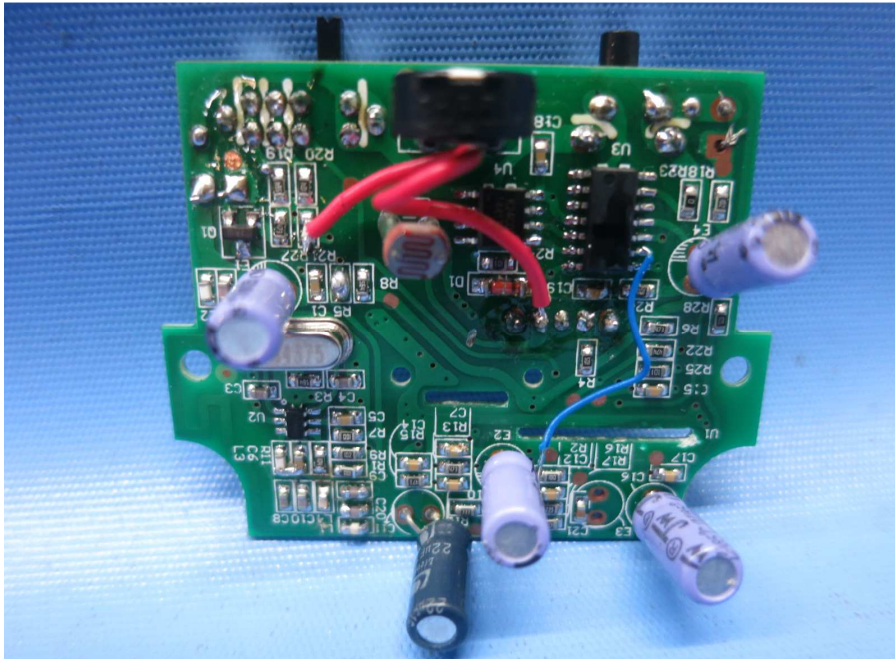

Model: WLTX-208

(Internal)

INTERTEK TESTING SERVICE

Report No.: 15051548HKG-001

Equipment Photographs

Model: WLTX-208

(Internal)

INTERTEK TESTING SERVICE

Report No.: 15051548HKG-001

Equipment Photographs

Model: WLTX-208

(Internal)

INTERTEK TESTING SERVICE

Report No.: 15051548HKG-001

Equipment Photographs

Model: WLTX-208