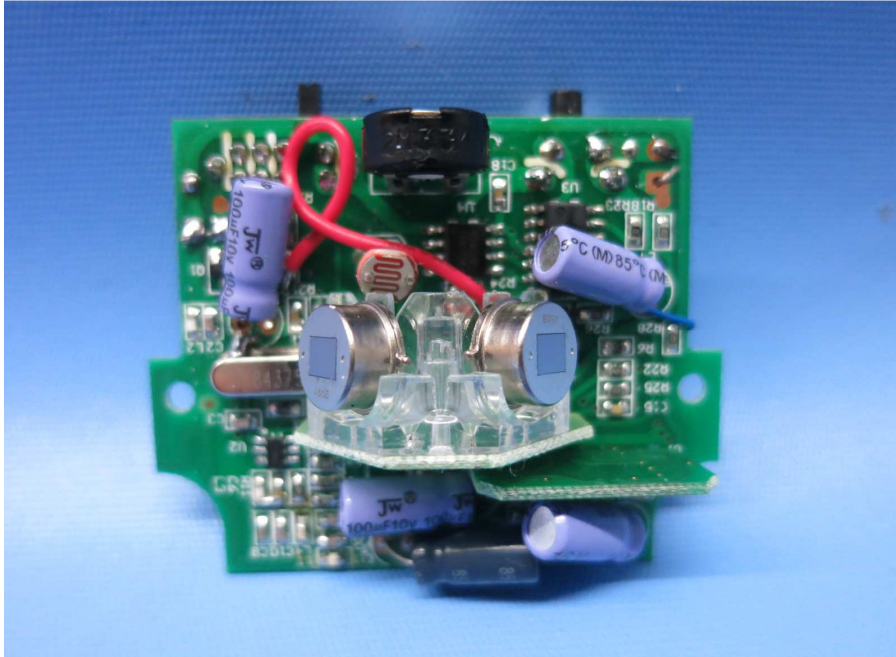

INTERTEK TESTING SERVICE

Report No.: 15051548HKG-001

Equipment Photographs

Model: WLTX-208

(Internal)

INTERTEK TESTING SERVICE

Report No.: 15051548HKG-001

Equipment Photographs

Model: WLTX-208

(Internal)

INTERTEK TESTING SERVICE

Report No.: 15051548HKG-001

Equipment Photographs

Model: WLTX-208

(Internal)

INTERTEK TESTING SERVICE

Report No.: 15051548HKG-001

Equipment Photographs

Model: WLTX-208

(Internal)

INTERTEK TESTING SERVICE

Report No.: 15051548HKG-001

Equipment Photographs

Model: WLTX-208