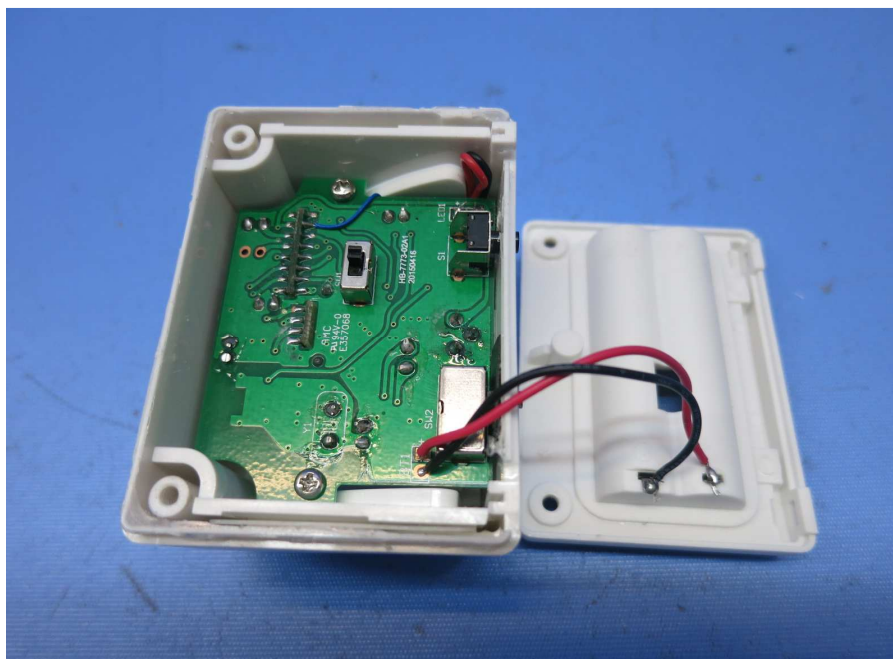

INTERTEK TESTING SERVICE

Report No.: 15051548HKG-001

Equipment Photographs

Model: WLTX-208

(Internal)

INTERTEK TESTING SERVICE

Report No.: 15051548HKG-001

Equipment Photographs

Model: WLTX-208

(Internal)

INTERTEK TESTING SERVICE

Report No.: 15051548HKG-001

Equipment Photographs

Model: WLTX-208

(Internal)

INTERTEK TESTING SERVICE