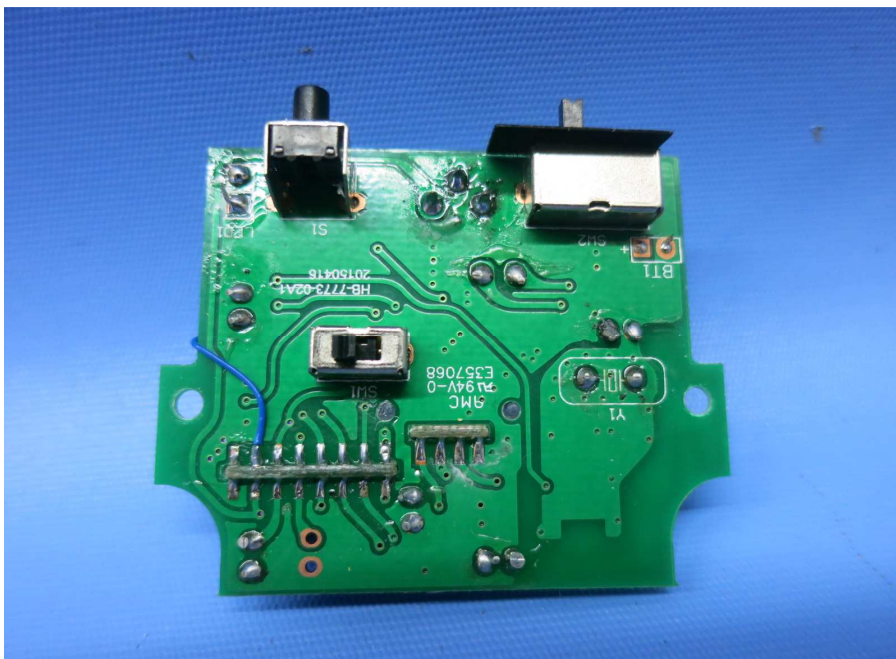

INTERTEK TESTING SERVICE

Report No.: 15051548HKG-001

Equipment Photographs

Model: WLTX-208

(Internal)

INTERTEK TESTING SERVICE

Report No.: 15051548HKG-001

Equipment Photographs

Model: WLTX-208

(Internal)

INTERTEK TESTING SERVICE

Report No.: 15051548HKG-001

Equipment Photographs

Model: WLTX-208

(Internal)

INTERTEK TESTING SERVICE

Report No.: 15051548HKG-001

Equipment Photographs

Model: WLTX-208

(Internal)

INTERTEK TESTING SERVICE

Report No.: 15051548HKG-001

Equipment Photographs

Model: WLTX-208