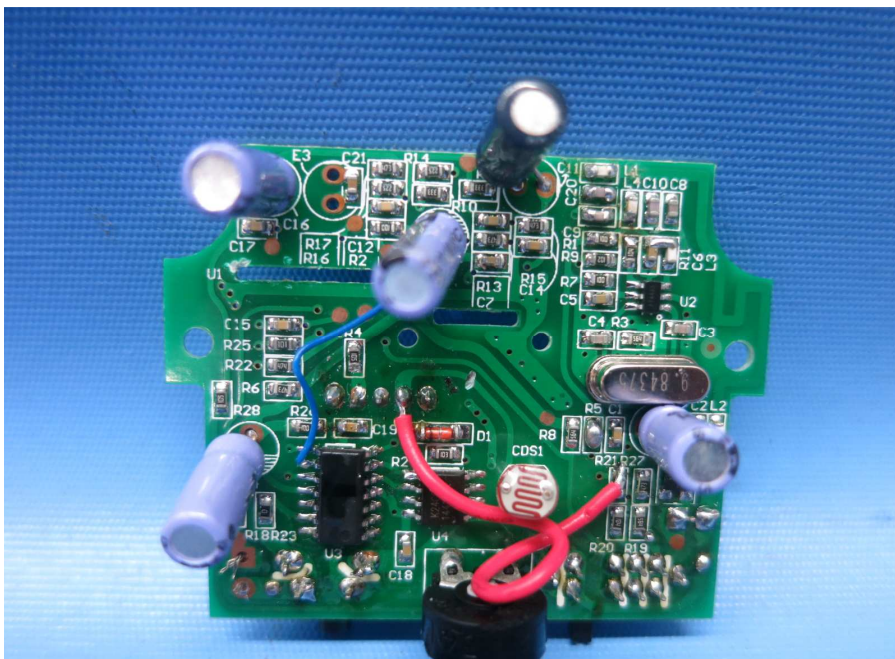

Model: WLTX-208

(Internal)

INTERTEK TESTING SERVICE

Report No.: 15051548HKG-001

Equipment Photographs

Model: WLTX-208

(Internal)

INTERTEK TESTING SERVICE

Report No.: 15051548HKG-001

Equipment Photographs

Model: WLTX-208

(Internal)

INTERTEK TESTING SERVICE

Report No.: 15051548HKG-001

Equipment Photographs

Model: WLTX-208