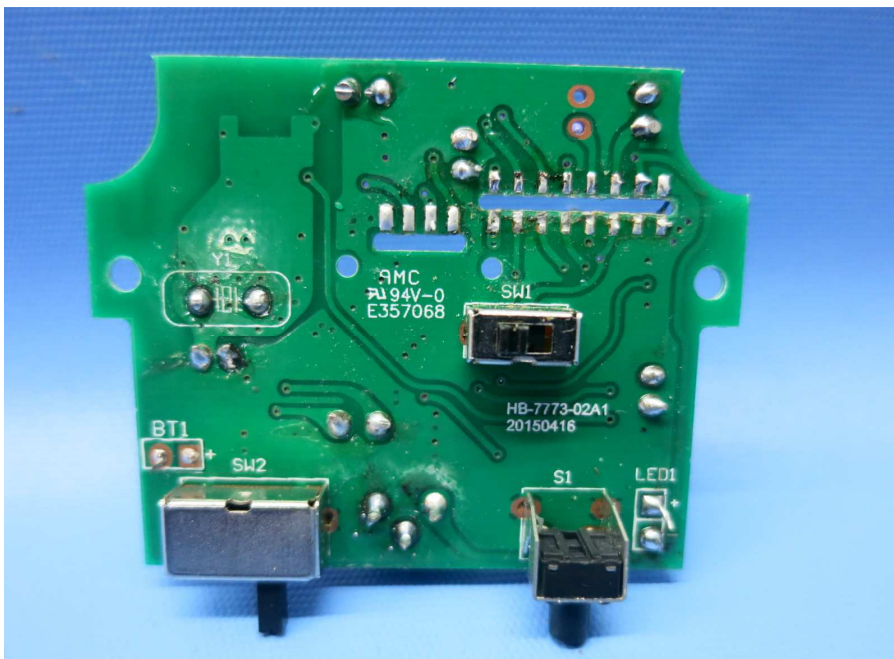

INTERTEK TESTING SERVICE

Report No.: 15051548HKG-001

Equipment Photographs

Model: WLTX-208

(Internal)

INTERTEK TESTING SERVICE

Report No.: 15051548HKG-001

Equipment Photographs

Model: WLTX-208

(Internal)

INTERTEK TESTING SERVICE

Report No.: 15051548HKG-001

Equipment Photographs

Model: WLTX-208

(Internal)

INTERTEK TESTING SERVICE

Report No.: 15051548HKG-001

Equipment Photographs

Model: WLTX-208

(Internal)

INTERTEK TESTING SERVICE

Report No.: 15051548HKG-001

Equipment Photographs

Model: WLTX-208