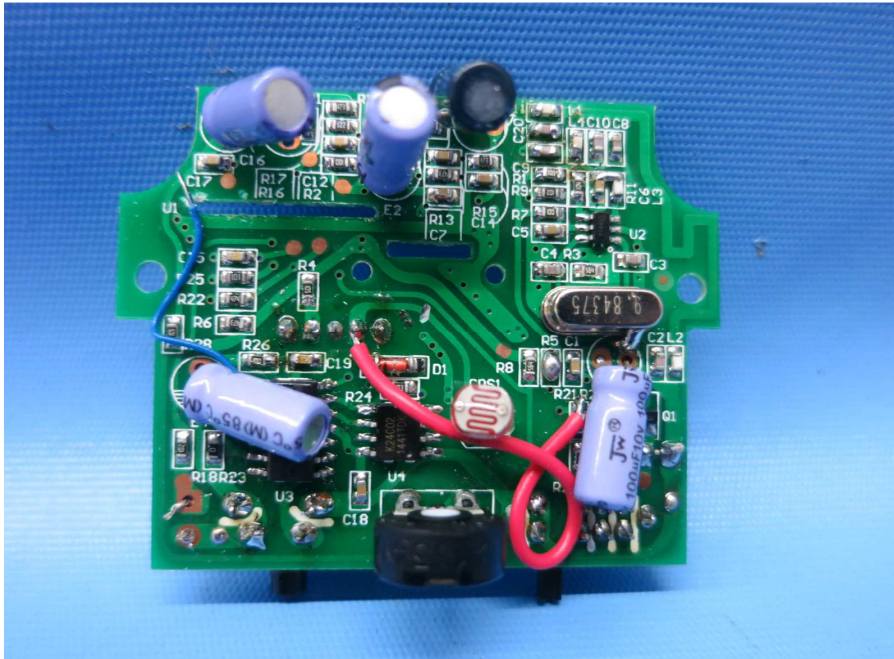

INTERTEK TESTING SERVICE

Report No.: 15051548HKG-001

Equipment Photographs

Model: WLTX-208

(Internal)

INTERTEK TESTING SERVICE

Report No.: 15051548HKG-001

Equipment Photographs

Model: WLTX-208

(Internal)

INTERTEK TESTING SERVICE

Report No.: 15051548HKG-001

Equipment Photographs

Model: WLTX-208

(Internal)

INTERTEK TESTING SERVICE

Report No.: 15051548HKG-001

Equipment Photographs

Model: WLTX-208

(Internal)

INTERTEK TESTING SERVICE

Report No.: 15051548HKG-001

Equipment Photographs

Model: WLTX-208