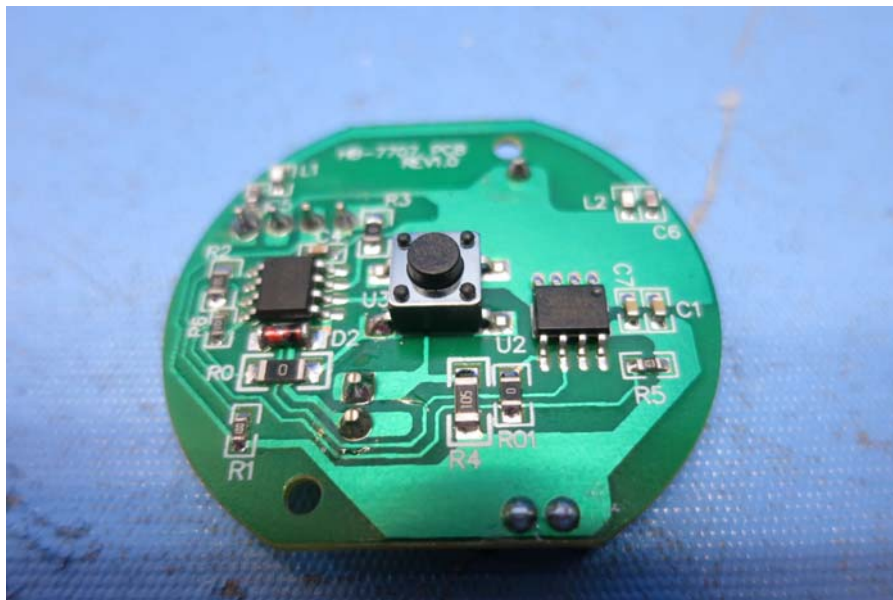

# INTERTEK TESTING SERVICE

Report No.: 15050667HKG-001

## Equipment Photographs

Model : WLTX-207

(Internal)

FCC ID: BJ4-WLTX207

IC: 3984A-WLTX207