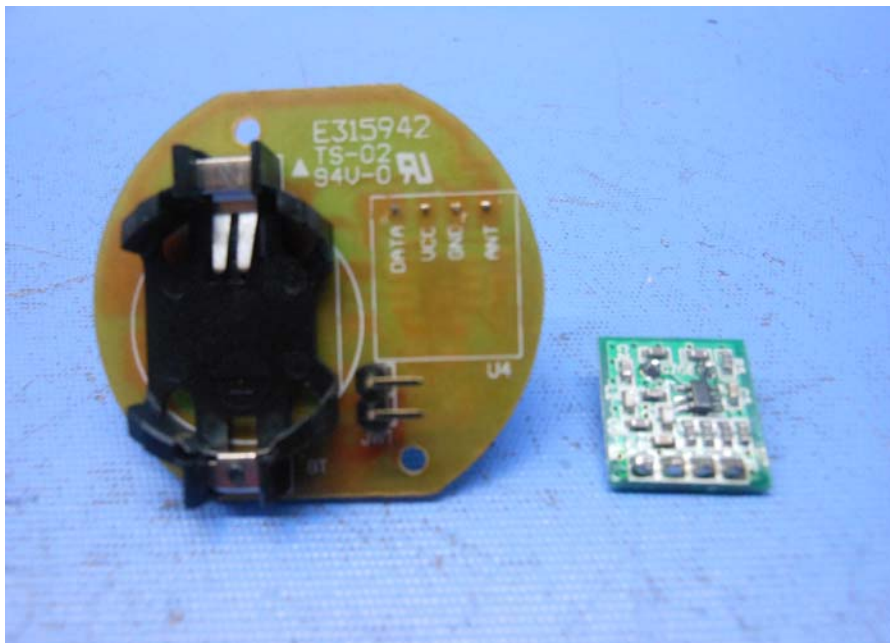

## Equipment Photographs

Model : WLTX-207

(Internal)

FCC ID: BJ4-WLTX207

IC: 3984A-WLTX207