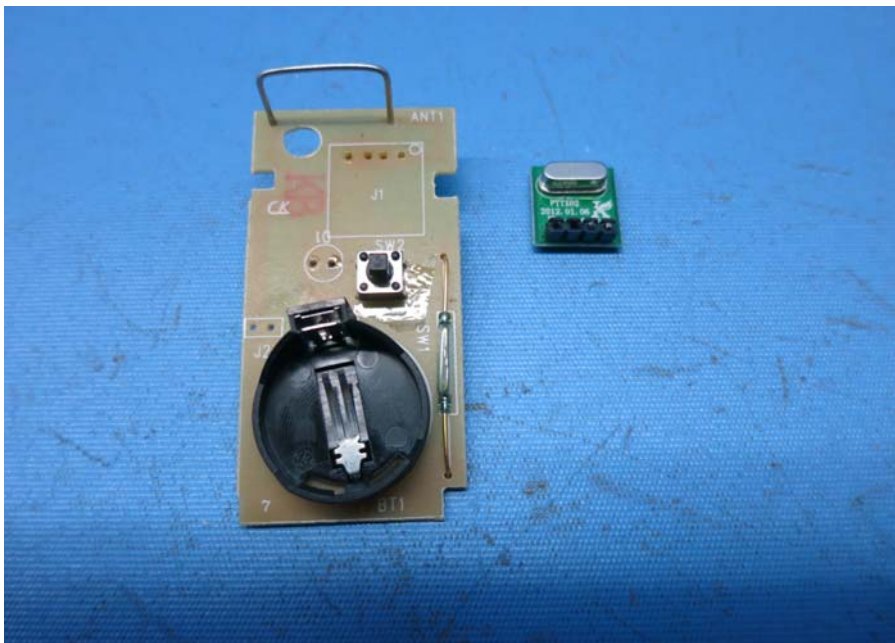

INTERTEK TESTING SERVICE

Report No.: 15050668HKG-002

Equipment Photographs

Model : WLTX-205

(Internal)

FCC ID: BJ4-WLTX205

IC: 3984A-WLTX205

INTERTEK TESTING SERVICE

Report No.: 15050668HKG-002

Equipment Photographs

Model : WLTX-205

(Internal)

FCC ID: BJ4-WLTX205

IC: 3984A-WLTX205

INTERTEK TESTING SERVICE

Report No.: 15050668HKG-002

Equipment Photographs

Model : WLTX-205

(Internal)

FCC ID: BJ4-WLTX205

IC: 3984A-WLTX205

INTERTEK TESTING SERVICE

Report No.: 15050668HKG-002

Equipment Photographs

Model : WLTX-205

(Internal)