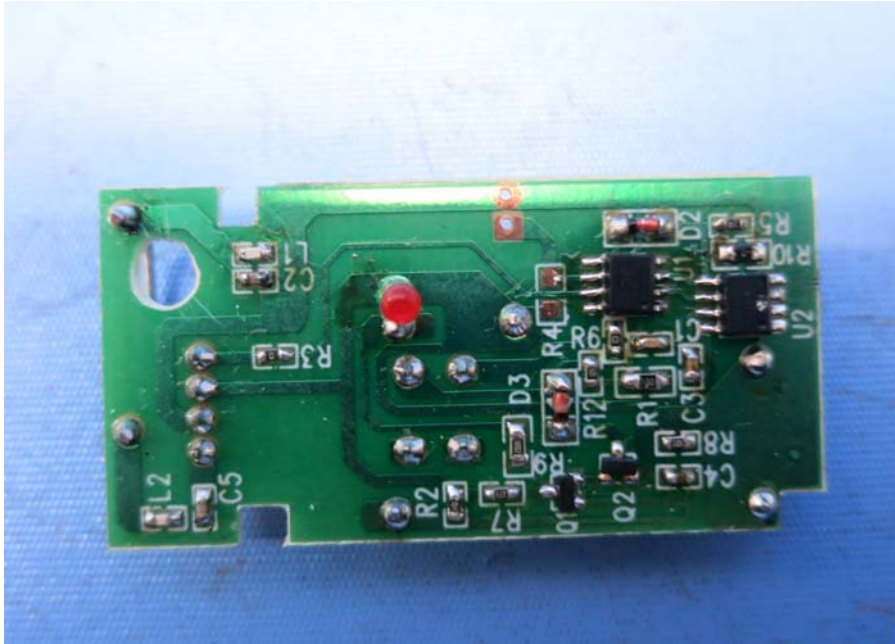

INTERTEK TESTING SERVICE

Report No.: 15050668HKG-002

Equipment Photographs

Model : WLTX-205

(Internal)

FCC ID: BJ4-WLTX205

IC: 3984A-WLTX205

INTERTEK TESTING SERVICE

Report No.: 15050668HKG-002

Equipment Photographs

Model : WLTX-205

(Internal)

FCC ID: BJ4-WLTX205

IC: 3984A-WLTX205

INTERTEK TESTING SERVICE

Report No.: 15050668HKG-002

Equipment Photographs

Model : WLTX-205

(Internal)

FCC ID: BJ4-WLTX205

IC: 3984A-WLTX205

INTERTEK TESTING SERVICE

Report No.: 15050668HKG-002

Equipment Photographs