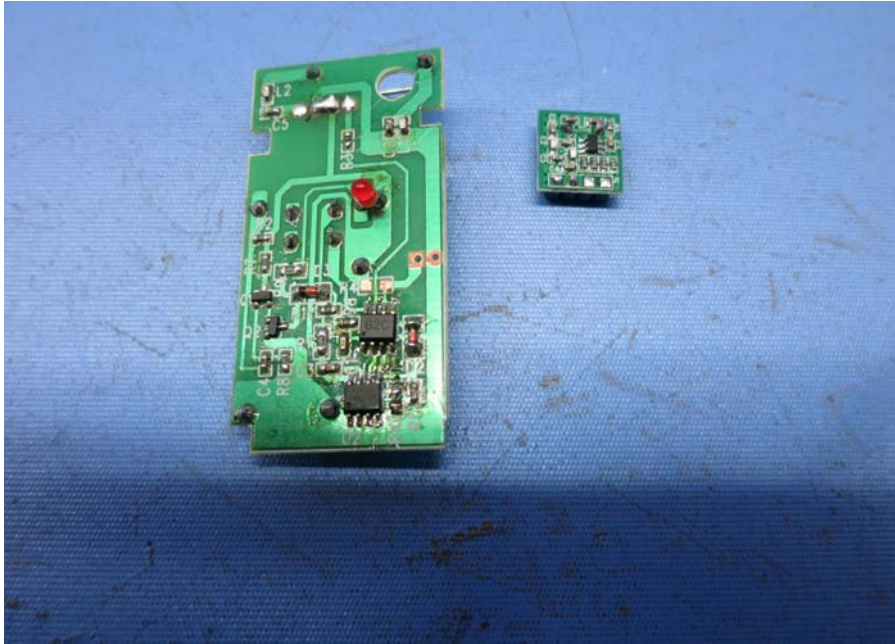

INTERTEK TESTING SERVICE

Report No.: 15050668HKG-002

Equipment Photographs

Model : WLTX-205

(Internal)

FCC ID: BJ4-WLTX205

IC: 3984A-WLTX205

INTERTEK TESTING SERVICE

Report No.: 15050668HKG-002

Equipment Photographs

Model : WLTX-205

(Internal)

FCC ID: BJ4-WLTX205

IC: 3984A-WLTX205

INTERTEK TESTING SERVICE

Report No.: 15050668HKG-002

Equipment Photographs

Model : WLTX-205

(Internal)

FCC ID: BJ4-WLTX205

IC: 3984A-WLTX205

INTERTEK TESTING SERVICE

Report No.: 15050668HKG-002

Equipment Photographs