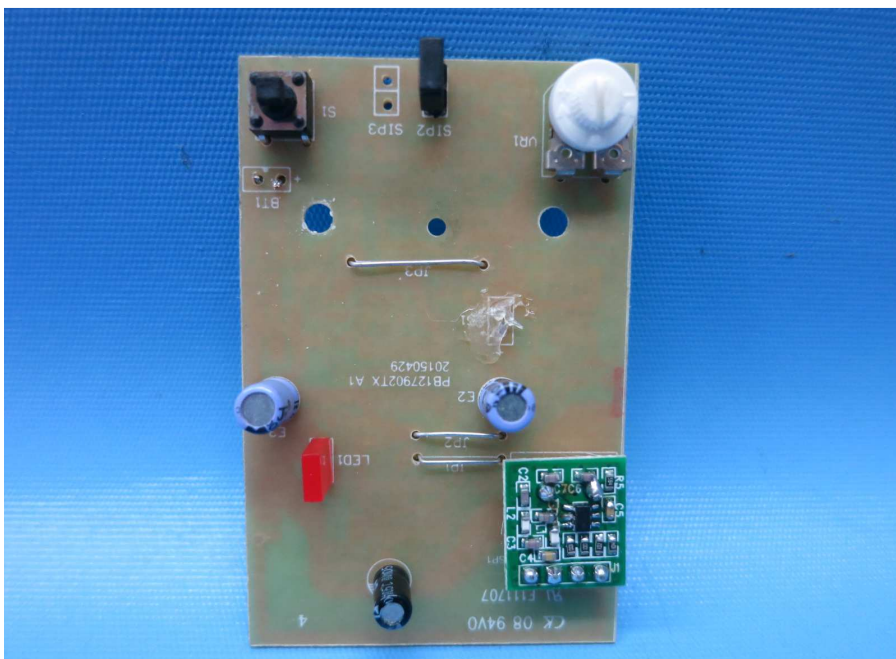

INTERTEK TESTING SERVICE

Report No.: 15051545HKG-001

Equipment Photographs

Model: WLTX-204

(Internal)

INTERTEK TESTING SERVICE

Report No.: 15051545HKG-001

Equipment Photographs

Model: WLTX-204

(Internal)

INTERTEK TESTING SERVICE

Report No.: 15051545HKG-001

Equipment Photographs

Model: WLTX-204

(Internal)

INTERTEK TESTING SERVICE