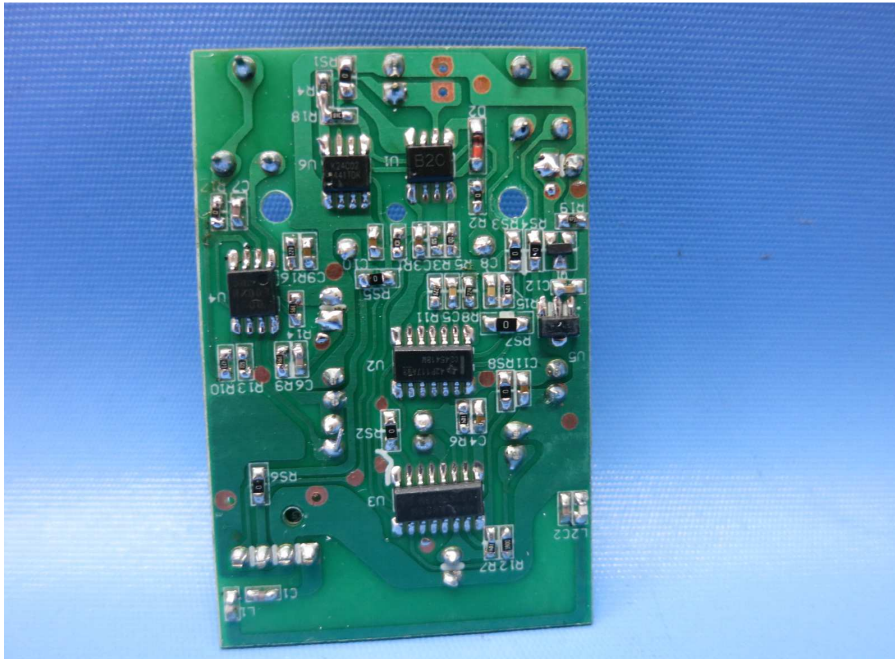

INTERTEK TESTING SERVICE

Report No.: 15051545HKG-001

Equipment Photographs

Model: WLTX-204

(Internal)

INTERTEK TESTING SERVICE

Report No.: 15051545HKG-001

Equipment Photographs

Model: WLTX-204

(Internal)

INTERTEK TESTING SERVICE

Report No.: 15051545HKG-001

Equipment Photographs

Model: WLTX-204

(Internal)

INTERTEK TESTING SERVICE