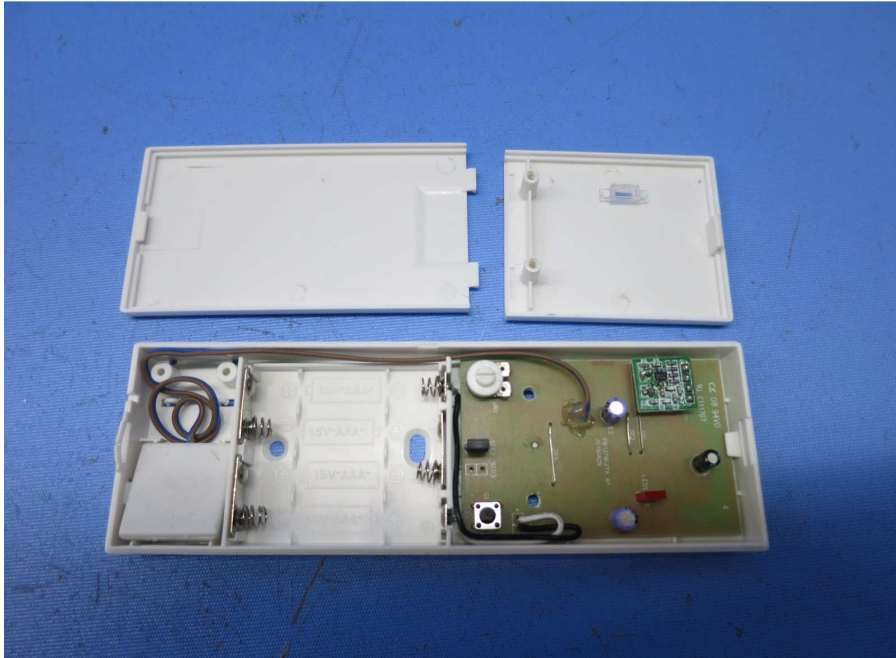

INTERTEK TESTING SERVICE

Report No.: 15051545HKG-001

Equipment Photographs

Model: WLTX-204

(Internal)

INTERTEK TESTING SERVICE

Report No.: 15051545HKG-001

Equipment Photographs

Model: WLTX-204

(Internal)

INTERTEK TESTING SERVICE

Report No.: 15051545HKG-001

Equipment Photographs

Model: WLTX-204

(Internal)

INTERTEK TESTING SERVICE

Report No.: 15051545HKG-001

Equipment Photographs

Model: WLTX-204

(Internal)

INTERTEK TESTING SERVICE

Report No.: 15051545HKG-001

Equipment Photographs

Model: WLTX-204

(Internal)

INTERTEK TESTING SERVICE

Report No.: 15051545HKG-001

Equipment Photographs

Model: WLTX-204

(Internal)