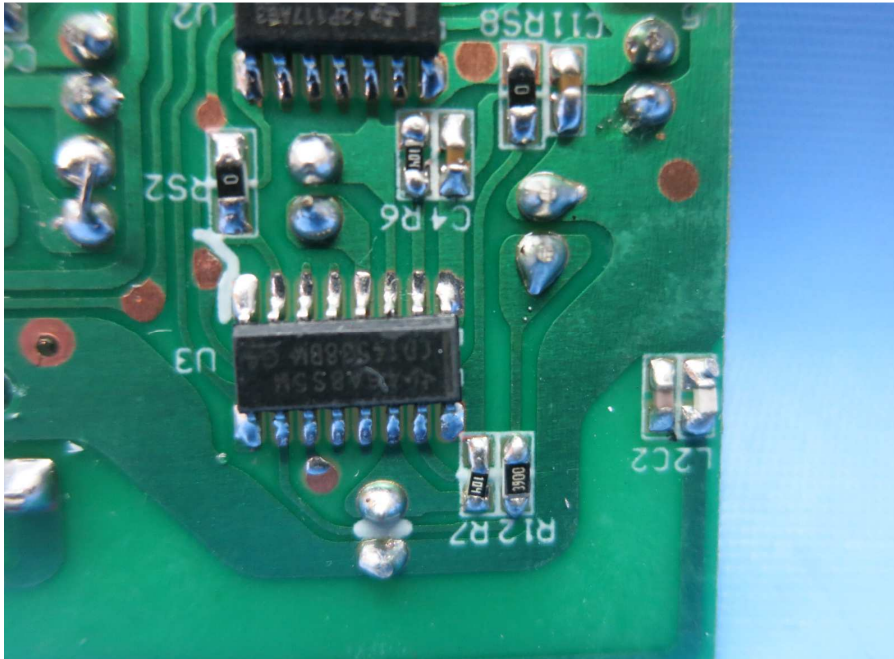

INTERTEK TESTING SERVICE

Report No.: 15051545HKG-001

Equipment Photographs

Model: WLTX-204

(Internal)