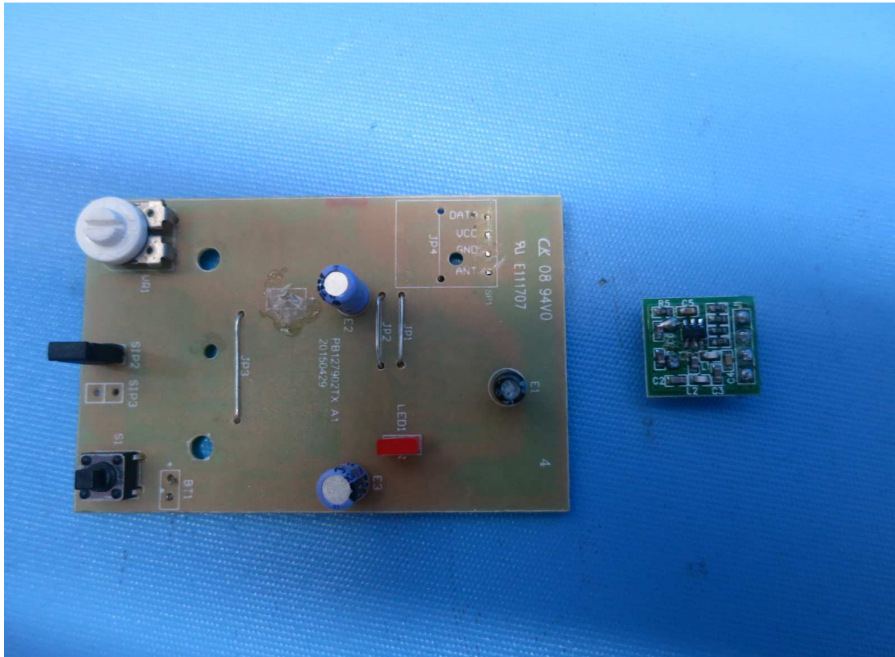

Report No.: 15051545HKG-001

Equipment Photographs

Model: WLTX-204

(Internal)

INTERTEK TESTING SERVICE

Report No.: 15051545HKG-001

Equipment Photographs

Model: WLTX-204

(Internal)

INTERTEK TESTING SERVICE

Report No.: 15051545HKG-001

Equipment Photographs

Model: WLTX-204

(Internal)