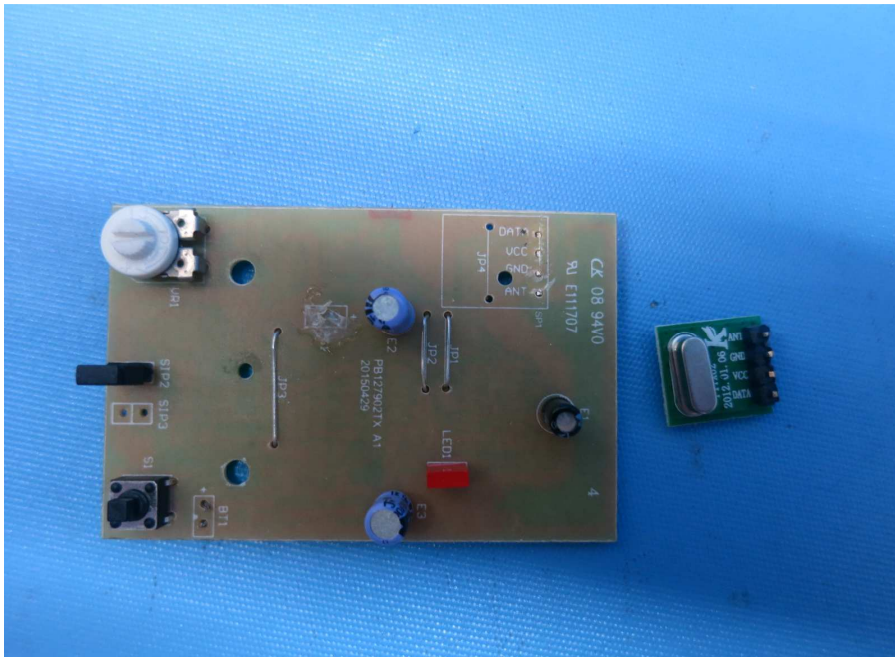

INTERTEK TESTING SERVICE

Report No.: 15051545HKG-001

Equipment Photographs

Model: WLTX-204

(Internal)