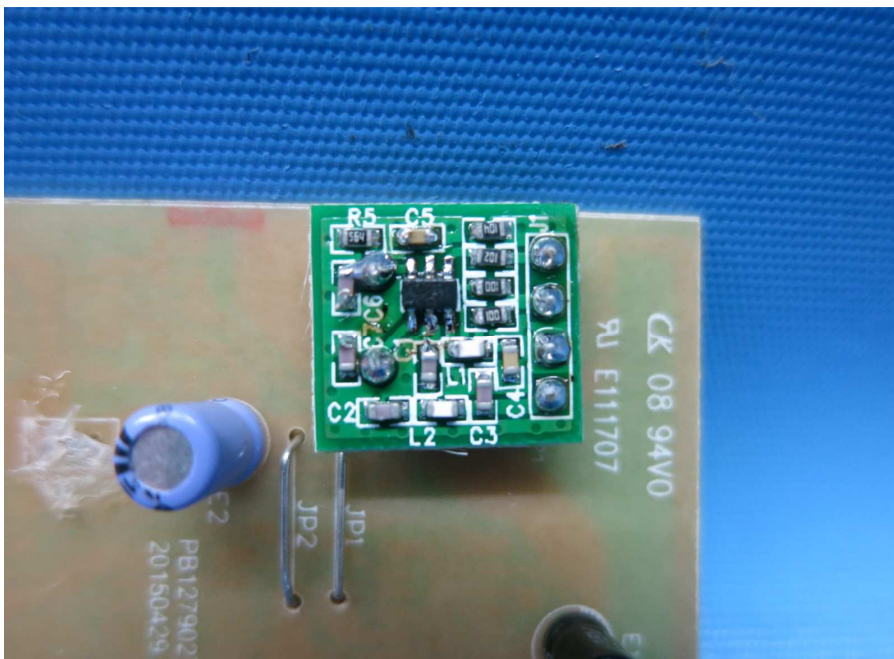

INTERTEK TESTING SERVICE

Report No.: 15051545HKG-001

Equipment Photographs

Model: WLTX-204

(Internal)