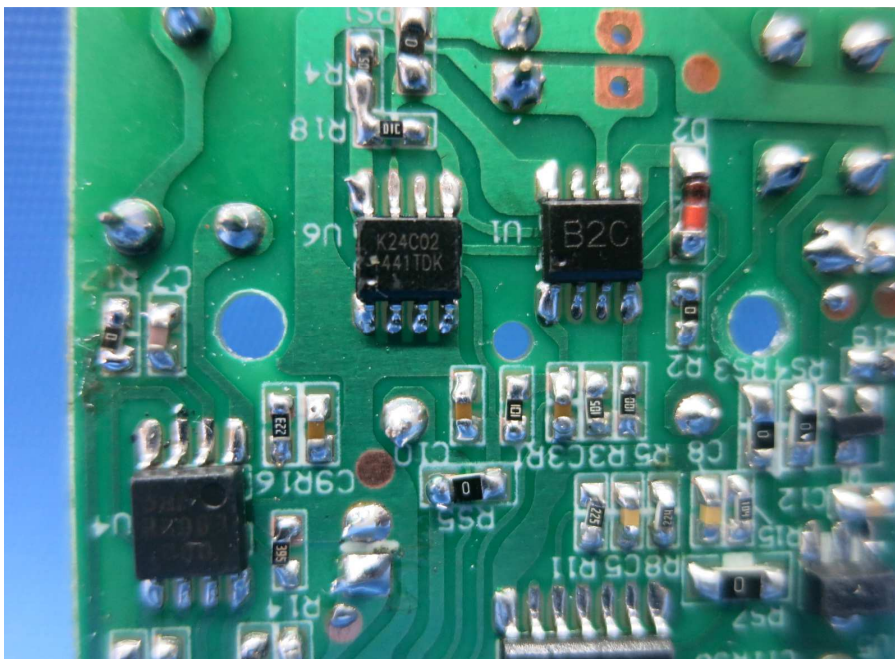

INTERTEK TESTING SERVICE

Report No.: 15051545HKG-001

Equipment Photographs

Model: WLTX-204

(Internal)