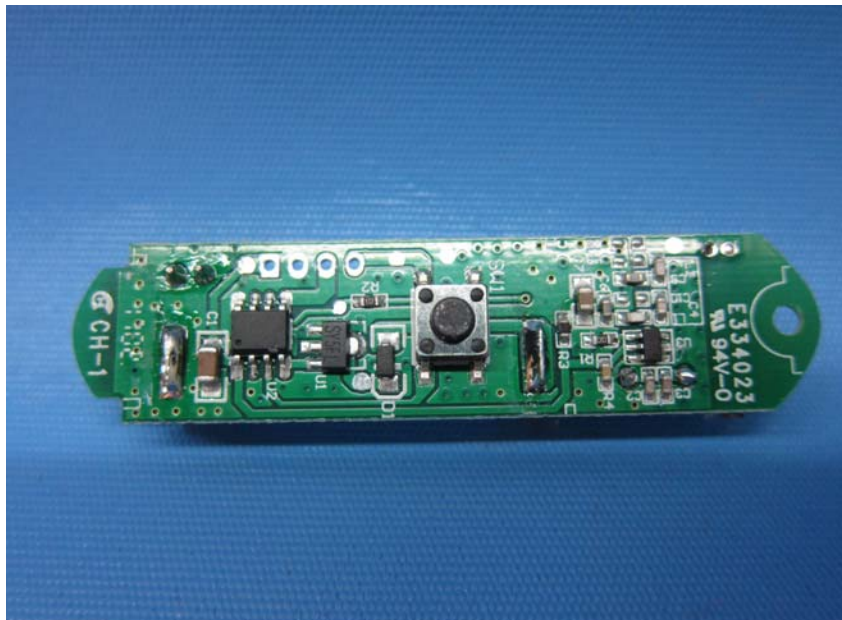

INTERTEK TESTING SERVICE
Equipment Photographs

(Internal)

FCC ID: BJ4-WLTX202-B
IC: 3984A-WLTX202B

INTERTEK TESTING SERVICE
Equipment Photographs

(Internal)