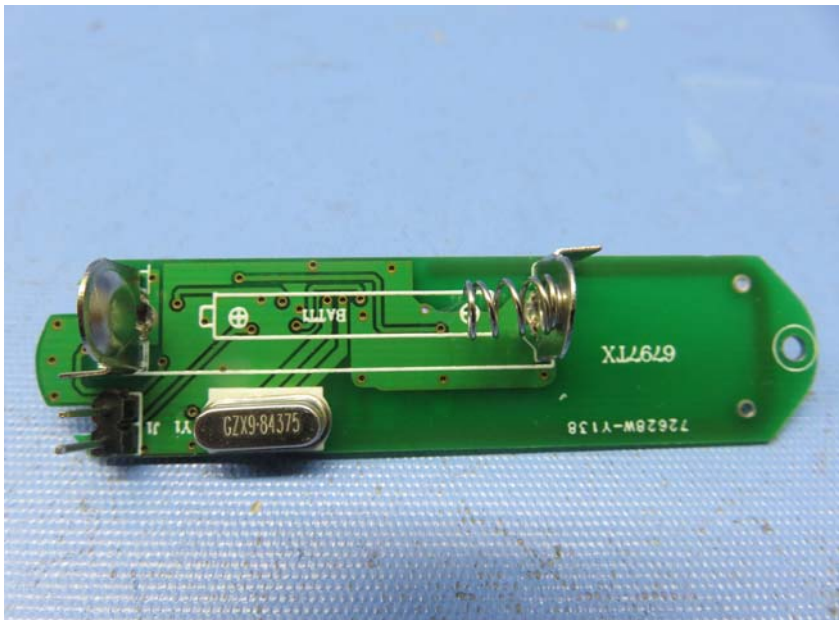

**INTERTEK TESTING SERVICE**  
**Equipment Photographs**

**(Internal)**

---

FCC ID: BJ4-WLTX202-A  
IC: 3984A-WLTX202A

**INTERTEK TESTING SERVICE**  
**Equipment Photographs**

**(Internal)**