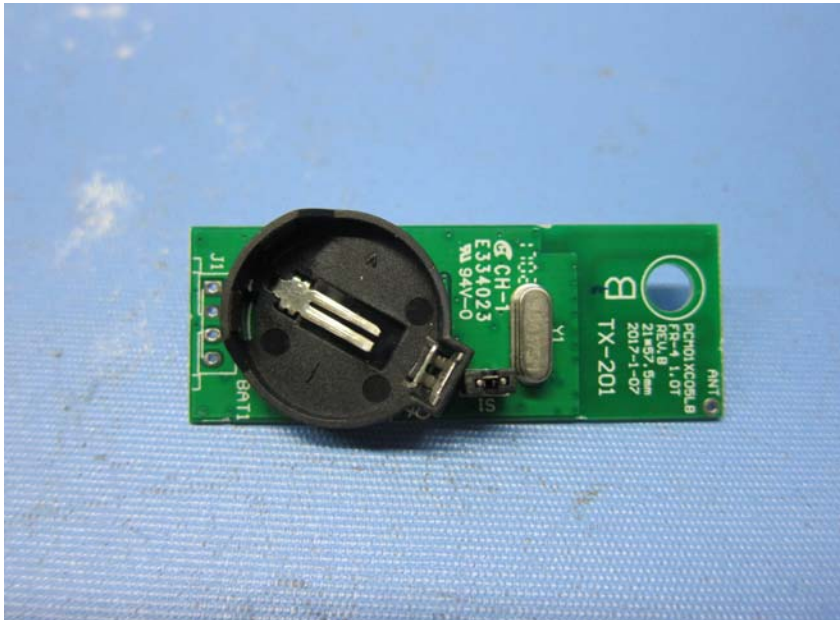

INTERTEK TESTING SERVICE
Equipment Photographs

(Internal)

FCC ID: BJ4-WLTX201-B
IC: 3984A-WLTX201B

INTERTEK TESTING SERVICE
Equipment Photographs

(Internal)