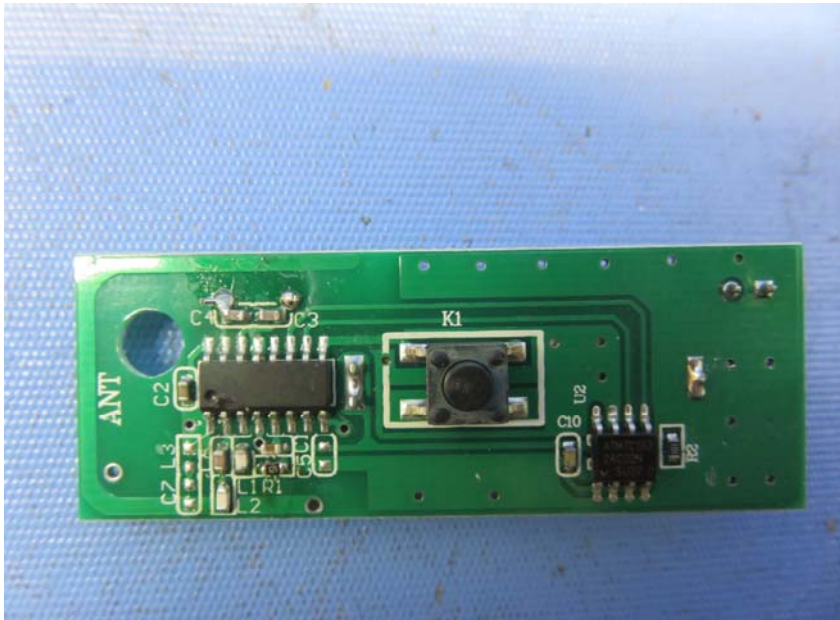

**INTERTEK TESTING SERVICE**  
**Equipment Photographs**

**(Internal)**

---

FCC ID: BJ4-WLTX201-A  
IC: 3984A-WLTX201A

**INTERTEK TESTING SERVICE  
Equipment Photographs**

**(Internal)**

---

FCC ID: BJ4-WLTX201-A  
IC: 3984A-WLTX201A