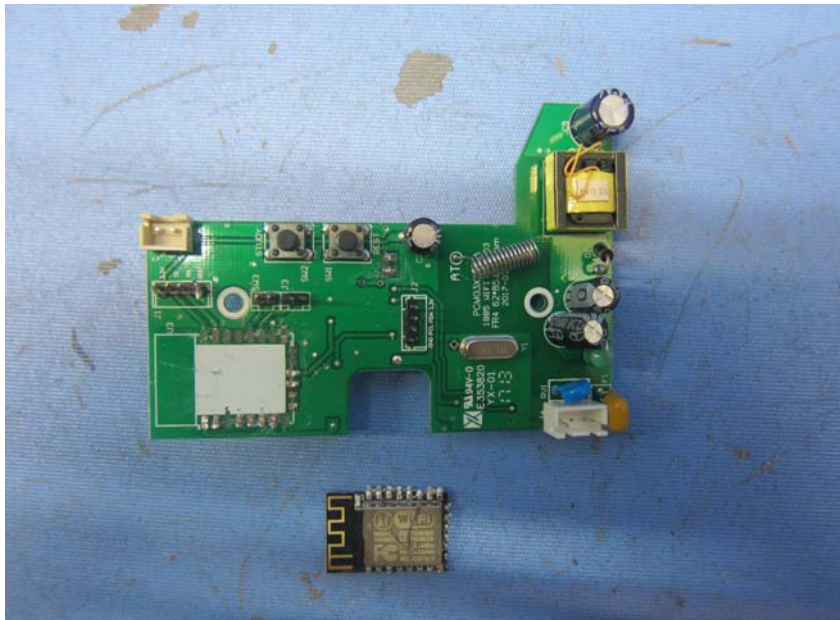

INTERTEK TESTING SERVICE Equipment Photographs

(Internal)

FCC ID: BJ4-WLTRX3011
IC: BJ4-WLTRX3011

INTERTEK TESTING SERVICE
Equipment Photographs

(Internal)

FCC ID: BJ4-WLTRX3011
IC: BJ4-WLTRX3011

INTERTEK TESTING SERVICE
Equipment Photographs

(Internal)

FCC ID: BJ4-WLTRX3011
IC: BJ4-WLTRX3011

INTERTEK TESTING SERVICE

Equipment Photographs

(Internal)