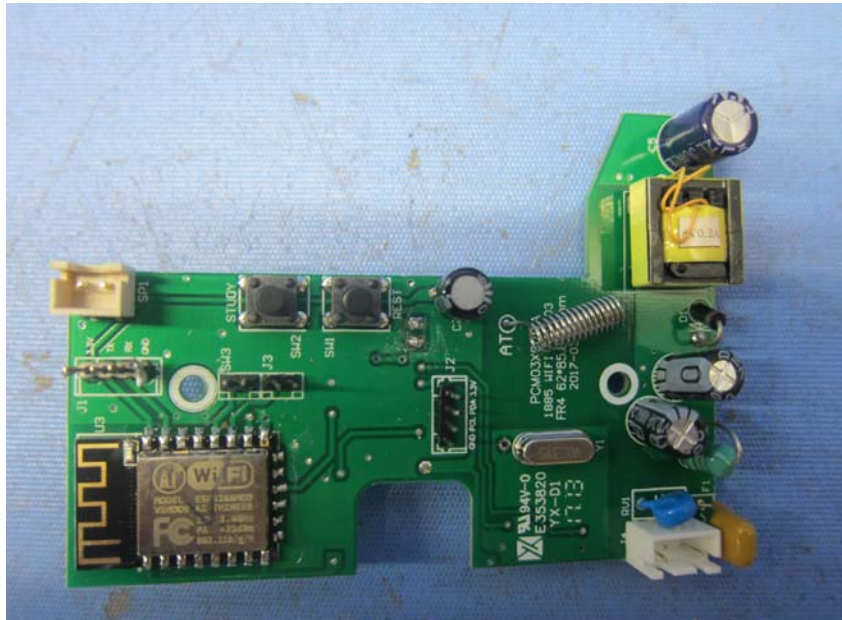

INTERTEK TESTING SERVICE Equipment Photographs

(Internal)

FCC ID: BJ4-WLTRX3011
IC: BJ4-WLTRX3011

INTERTEK TESTING SERVICE
Equipment Photographs

(Internal)

FCC ID: BJ4-WLTRX3011
IC: BJ4-WLTRX3011

INTERTEK TESTING SERVICE
Equipment Photographs

(Internal)

FCC ID: BJ4-WLTRX3011
IC: BJ4-WLTRX3011

INTERTEK TESTING SERVICE

Equipment Photographs

(Internal)