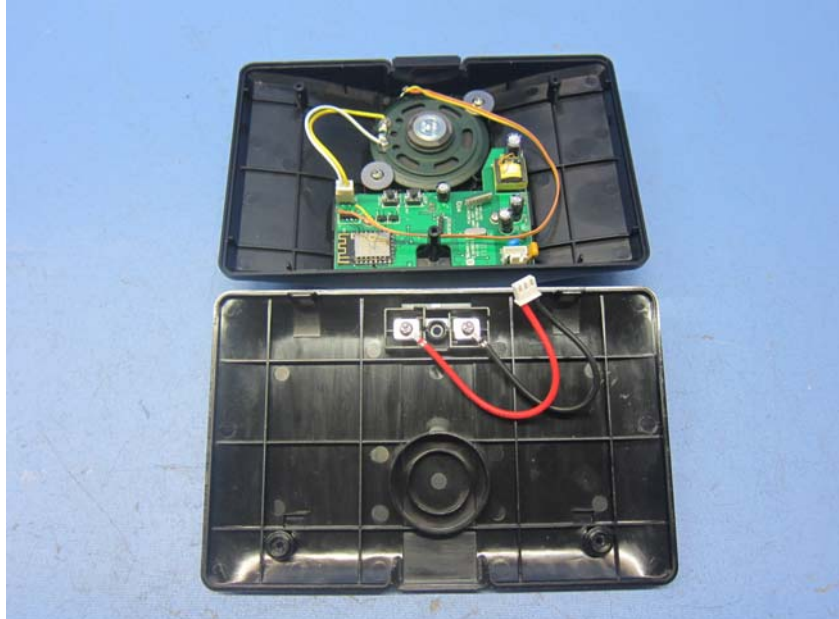

INTERTEK TESTING SERVICE Equipment Photographs

(Internal)

FCC ID: BJ4-WLTRX3011
IC: BJ4-WLTRX3011

INTERTEK TESTING SERVICE
Equipment Photographs

(Internal)

FCC ID: BJ4-WLTRX3011
IC: BJ4-WLTRX3011

INTERTEK TESTING SERVICE
Equipment Photographs

(Internal)

FCC ID: BJ4-WLTRX3011
IC: BJ4-WLTRX3011

INTERTEK TESTING SERVICE

Equipment Photographs

(Internal)