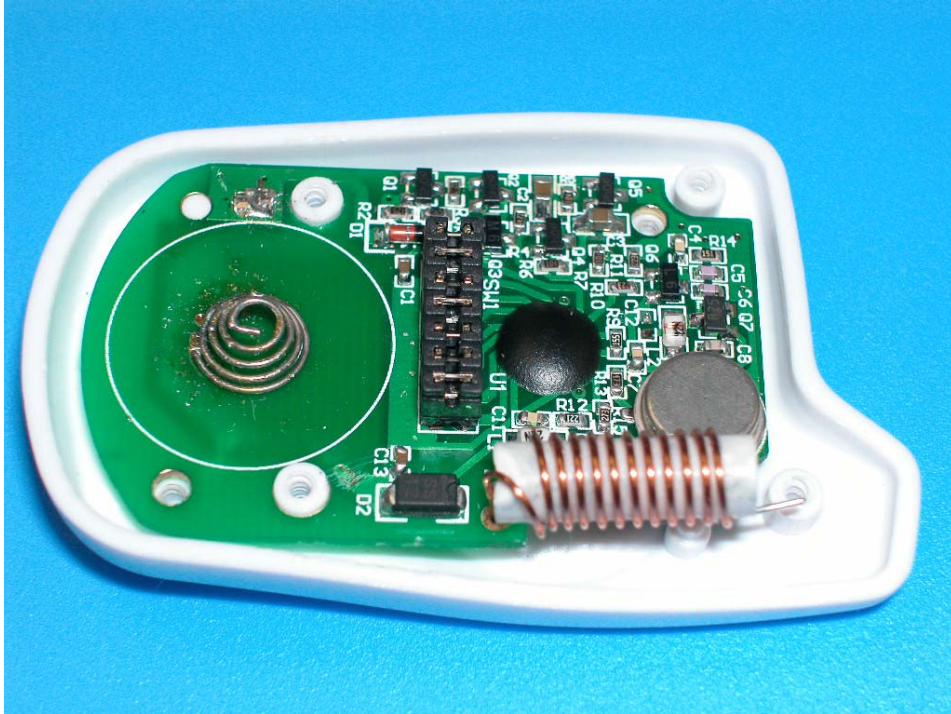

Test Setup

FCC ID : BJ4-AT500TX

Internal Photo - 1

Internal Photo - 2

Test Setup

FCC ID : BJ4-AT500TX

Internal Photo - 3