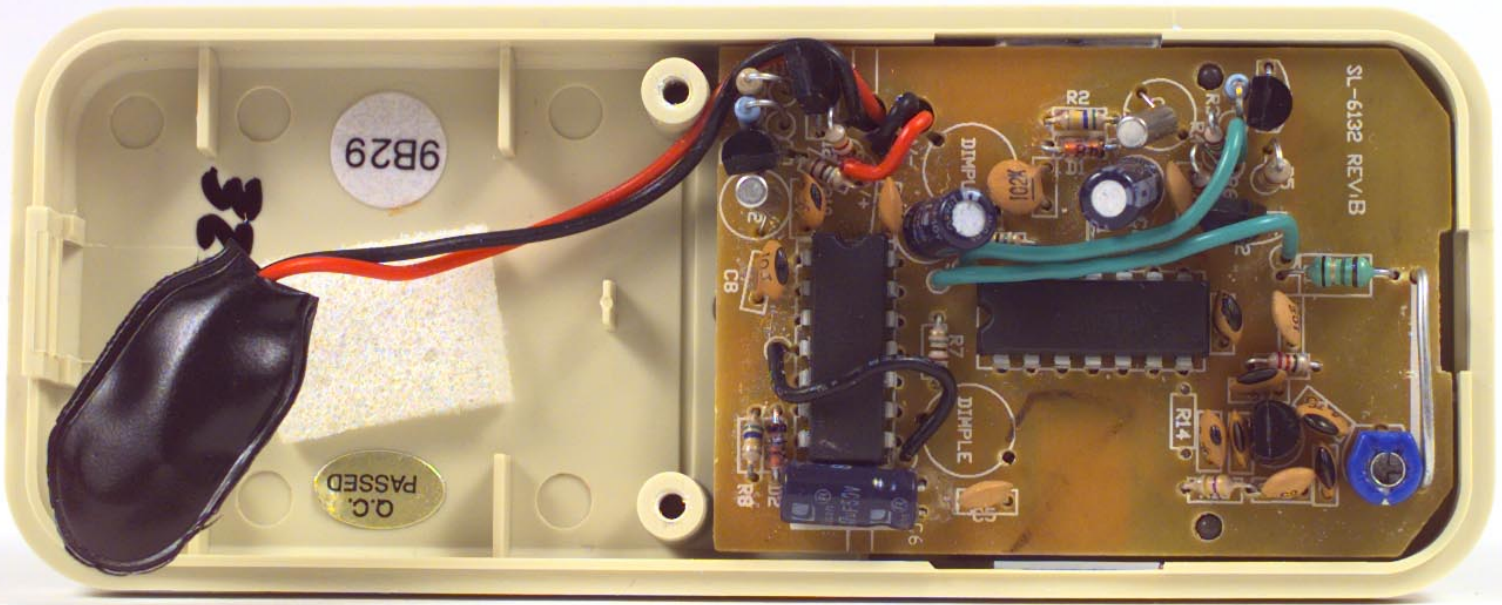

2231 ©
32.768KHz
TX OFF

9R02231 / 2231.1
ITEM No. 2 / 16
02 / 16 / 2000

OPEN

= ch. A

HEATH COMPANY
BOWLING GREEN, KY

MADE IN CHINA

This device complies with Part 15 of the FCC Rules. Operation is subject to the following two conditions: (1) this device may not cause harmful interference, and (2) the device must accept any interference received, including interference that may cause undesired operation.

FCC ID: [REDACTED]

A
P1 94V0