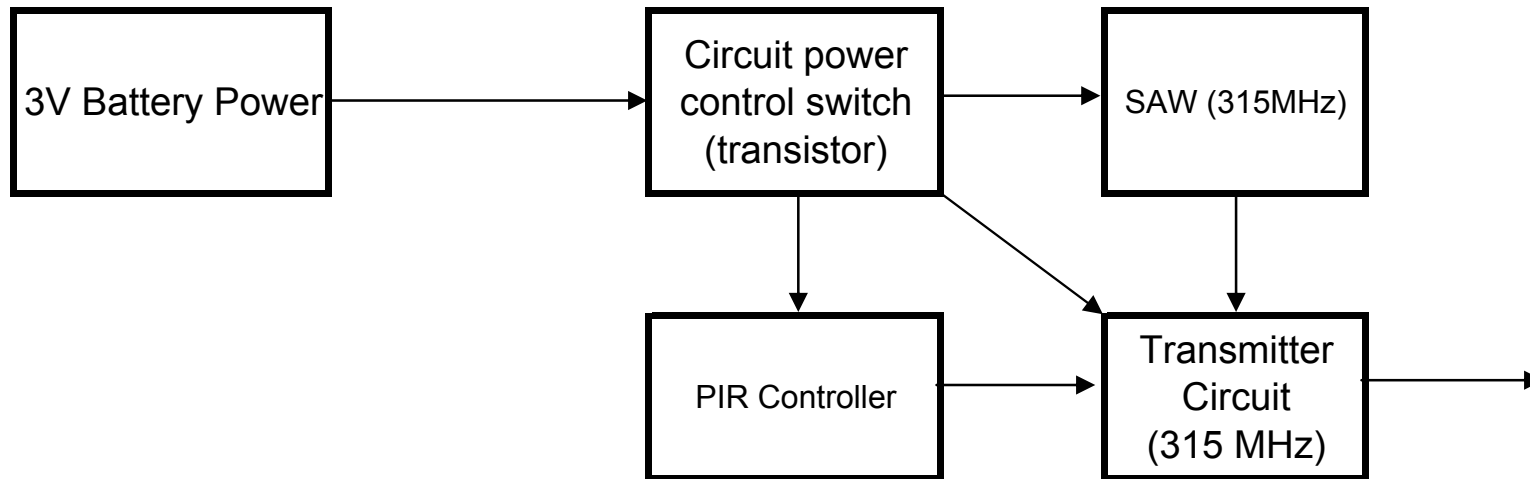

REF. No:
6031 TX

Motion Sensor/Transmitter Circuit Block Diagram

Antenna
(Coiled Wire,
Internal)