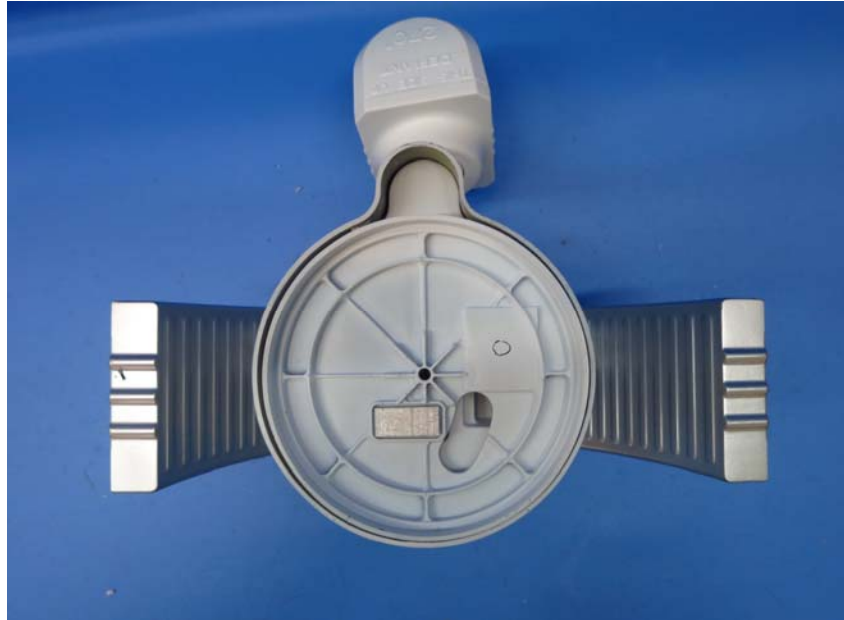

---

**INTERTEK TESTING SERVICE**

Report No.: 15010067HKG-001

**Equipment Photographs**

**Model : 5985**

**(External)**

---

FCC ID: BJ4-5985BLE  
IC: 3984A-5985BLE