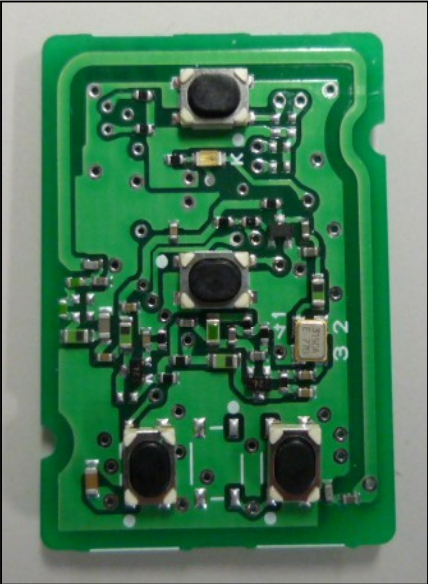

NORMAL KEYLESS SYSTEM

TYPE NAME : SKE125-01

FACE

BACK