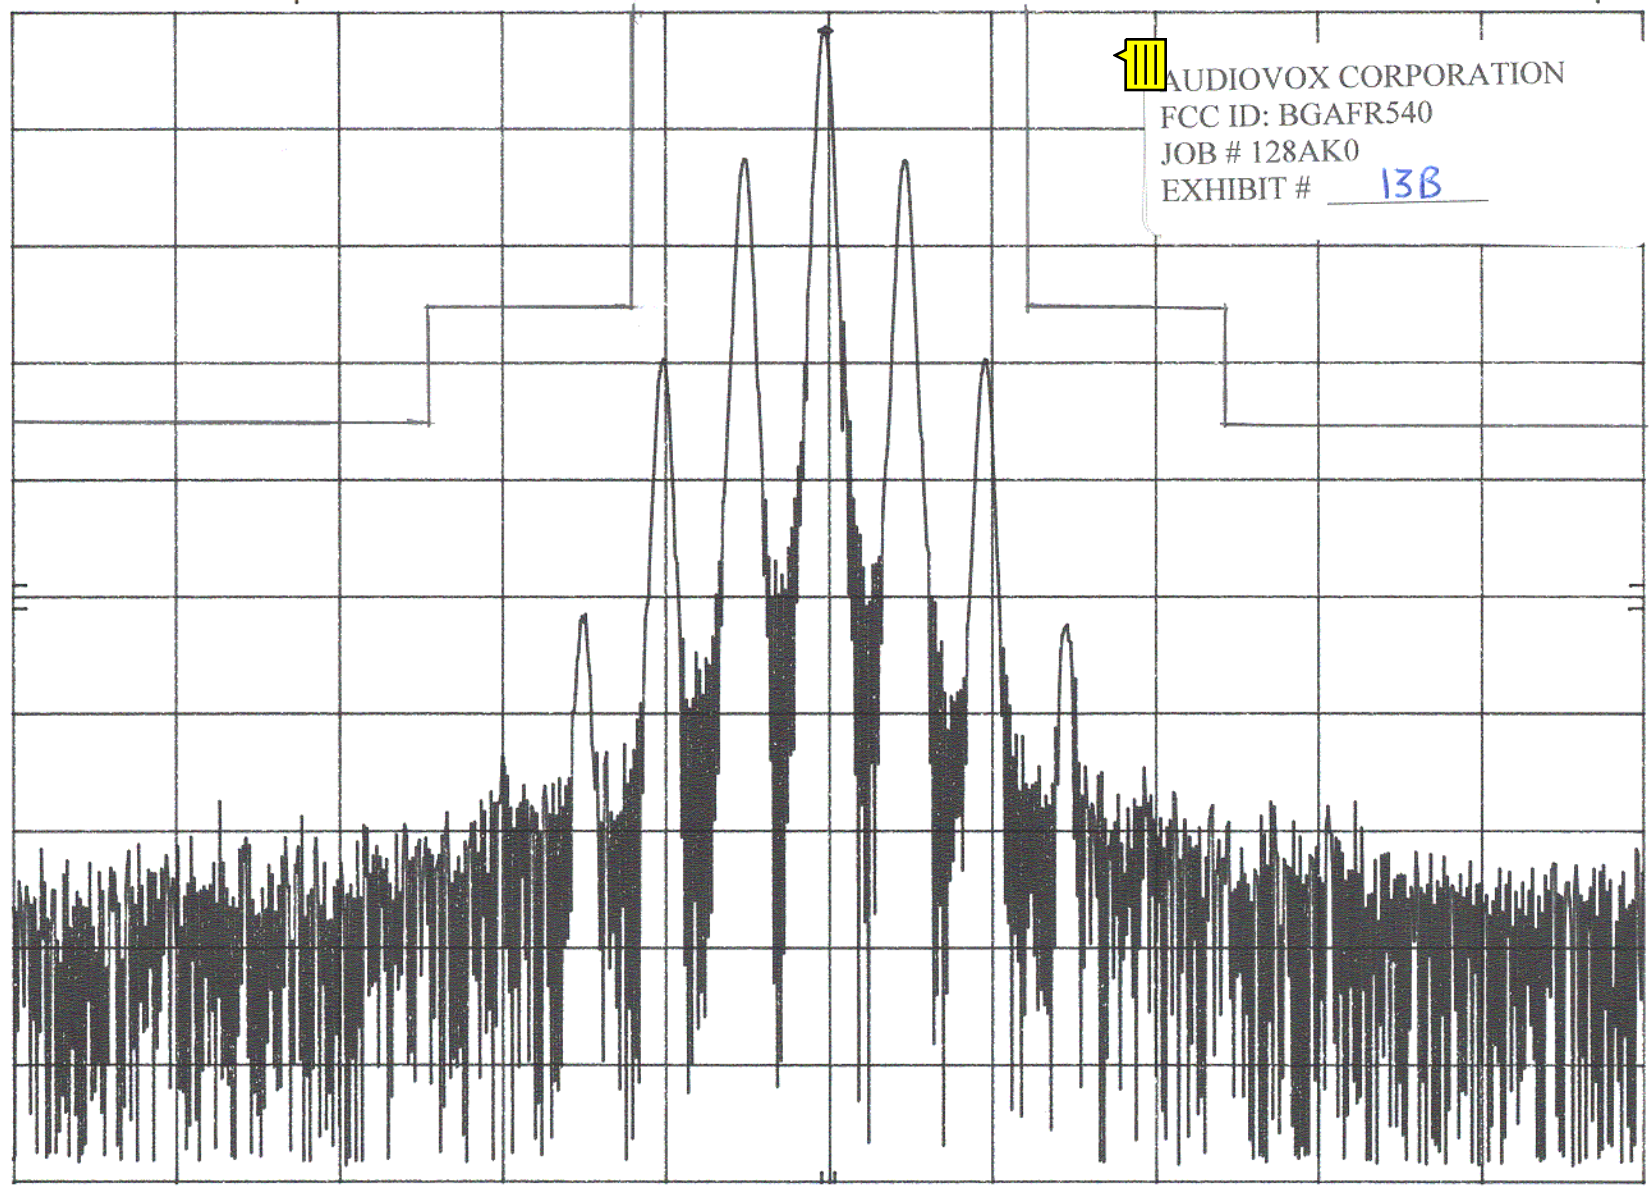

MKR 462.712 15 MHz

95.80 dB $\mu$ V

hp REF 96.0 dB $\mu$ V ATTEN 10 dB + 20 dB

10 dB/

AUDIOVOX CORPORATION  
FCC ID: BGAFR540  
JOB # 128AK0  
EXHIBIT # 13A

CENTER 462.712 1 MHz

RES BW 300 Hz (i)

VBW 100 kHz

SPAN 50.0 kHz

SWP 4.00 sec

hp

MKR 462.712 05 MHz

REF 96.0 dB $\mu$ V ATTEN 10 dB + 20 dB

94.40 dB $\mu$ V

10 dB/

 AUDIOVOX CORPORATION  
 FCC ID: BGAFR540  
 JOB # 128AK0  
 EXHIBIT # 13B

CENTER 462.712 1 MHz

RES BW 300 Hz (i) VBW 100 kHz

SPAN 50.0 kHz

SWP 4.00 sec