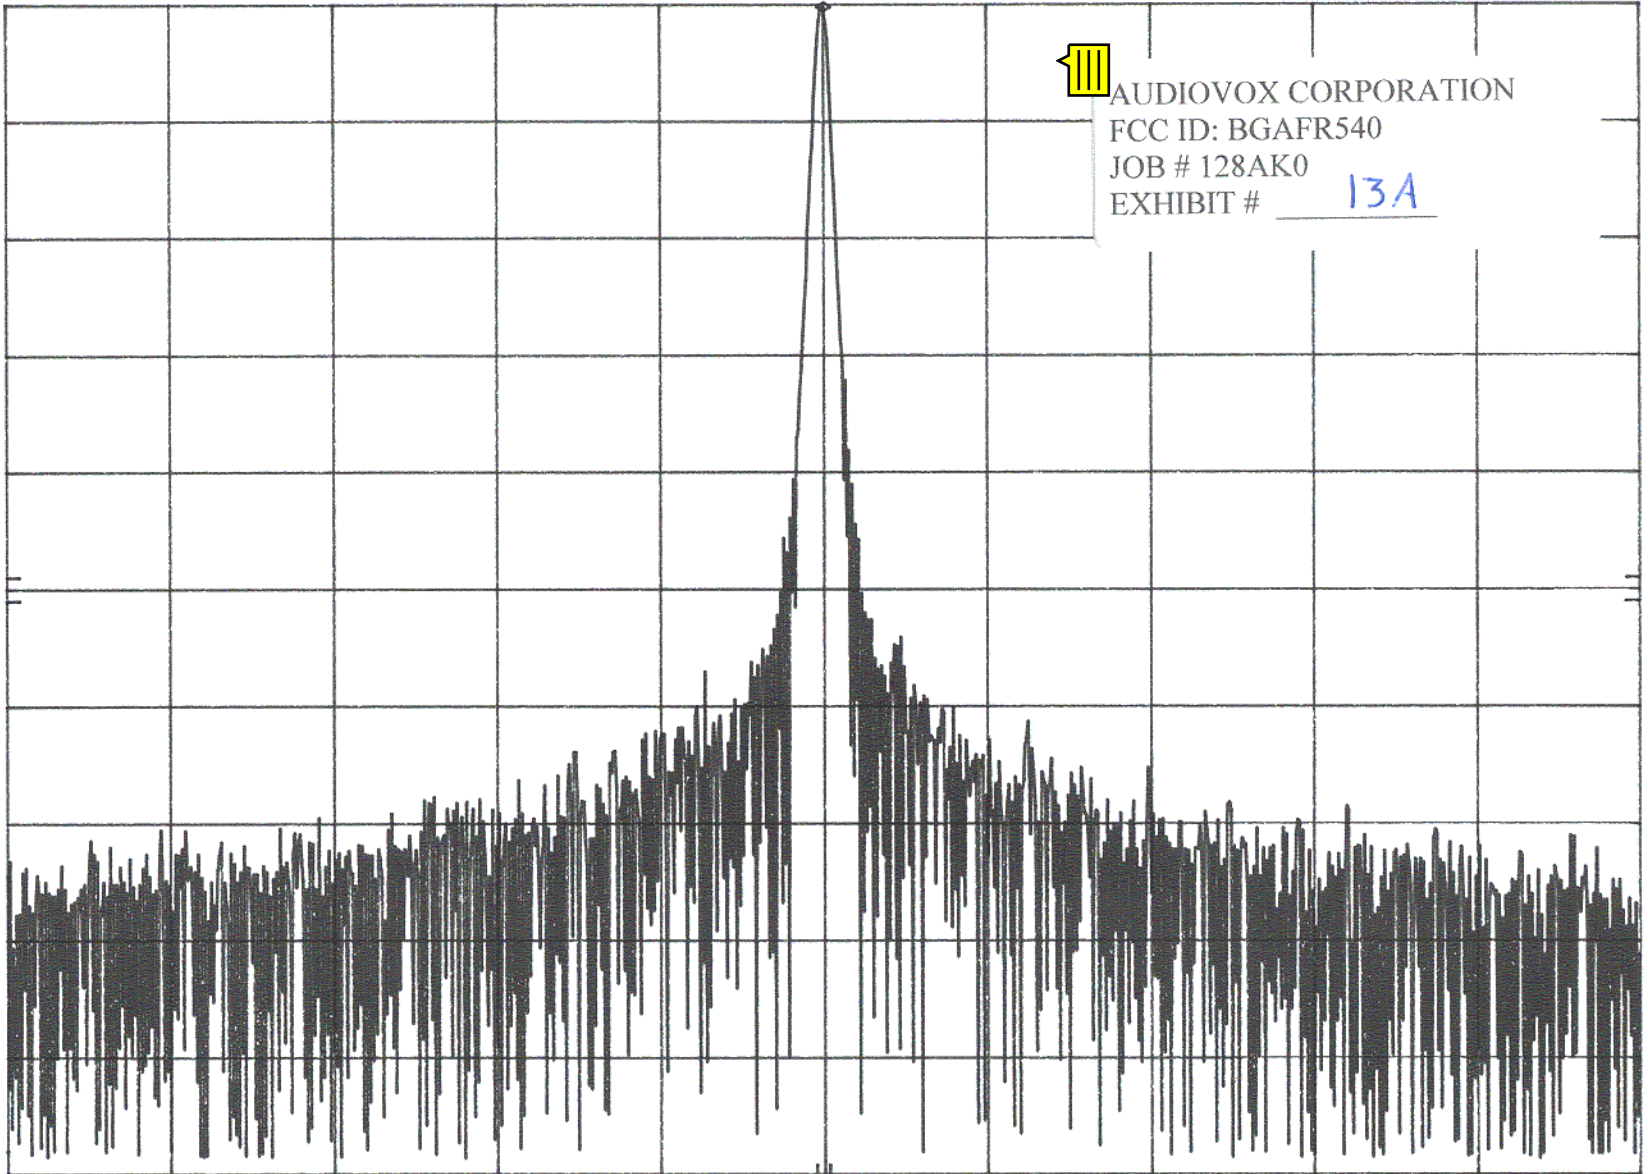

MKR 462.712 15 MHz

95.80 dB $\mu$ V

hp REF 96.0 dB $\mu$ V ATTEN 10 dB + 20 dB

10 dB/

AUDIOVOX CORPORATION  
FCC ID: BGAFR540  
JOB # 128AK0  
EXHIBIT # 13A

CENTER 462.712 1 MHz

RES BW 300 Hz (i)

VBW 100 kHz

SPAN 50.0 kHz

SWP 4.00 sec

hp

MKR 462.712 05 MHz

REF 96.0 dB $\mu$ V ATTEN 10 dB + 20 dB

94.40 dB $\mu$ V

10 dB/

 AUDIOVOX CORPORATION  
 FCC ID: BGAFR540  
 JOB # 128AK0  
 EXHIBIT # 13B

CENTER 462.712 1 MHz

RES BW 300 Hz (i) VBW 100 kHz

SPAN 50.0 kHz

SWP 4.00 sec