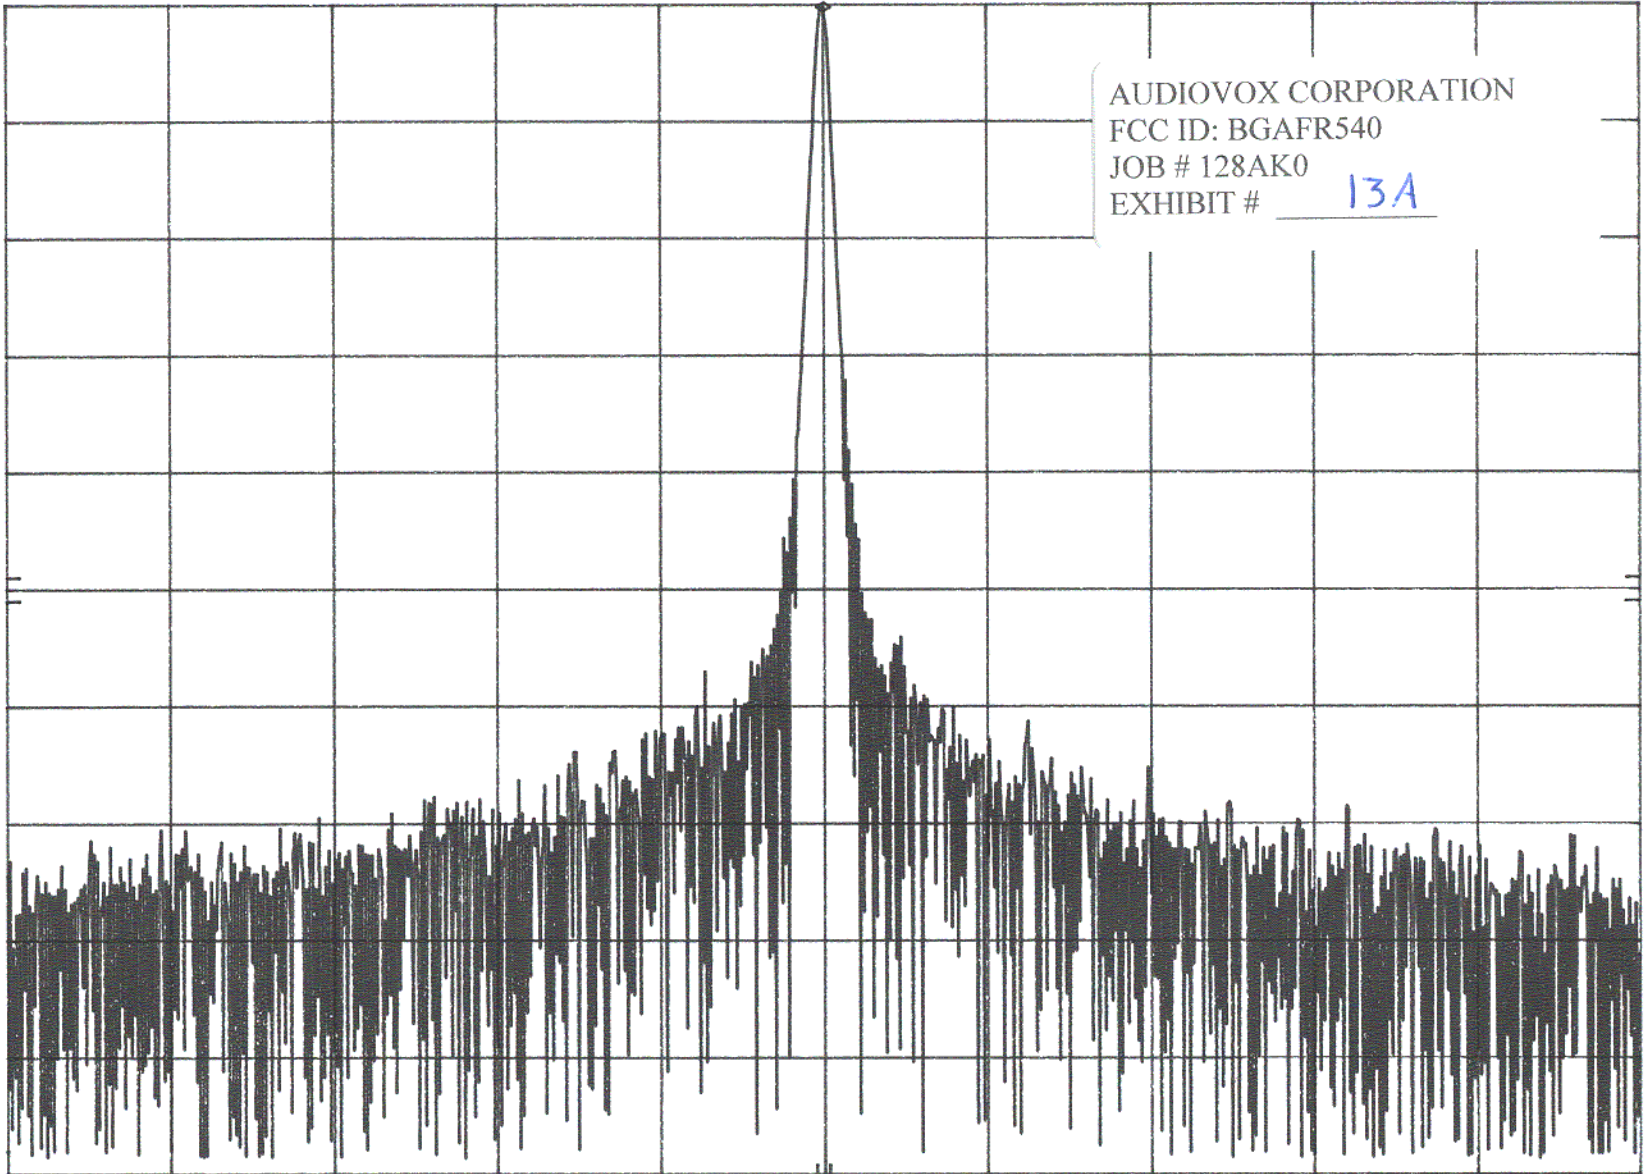

MKR 462.712 15 MHz

95.80 dB μ V

hp REF 96.0 dB μ V ATTEN 10 dB + 20 dB

10 dB/

AUDIOVOX CORPORATION
FCC ID: BGAFR540
JOB # 128AK0
EXHIBIT # 13A

CENTER 462.712 1 MHz

RES BW 300 Hz (i) VBW 100 kHz

SPAN 50.0 kHz

SWP 4.00 sec

hp

MKR 462.712 05 MHz

REF 96.0 dB μ V ATTEN 10 dB + 20 dB

94.40 dB μ V

10 dB/

AUDIOVOX CORPORATION
FCC ID: BGAFR540
JOB # 128AK0
EXHIBIT # 13B

CENTER 462.712 1 MHz

RES BW 300 Hz (i) VBW 100 kHz

SPAN 50.0 kHz

SWP 4.00 sec