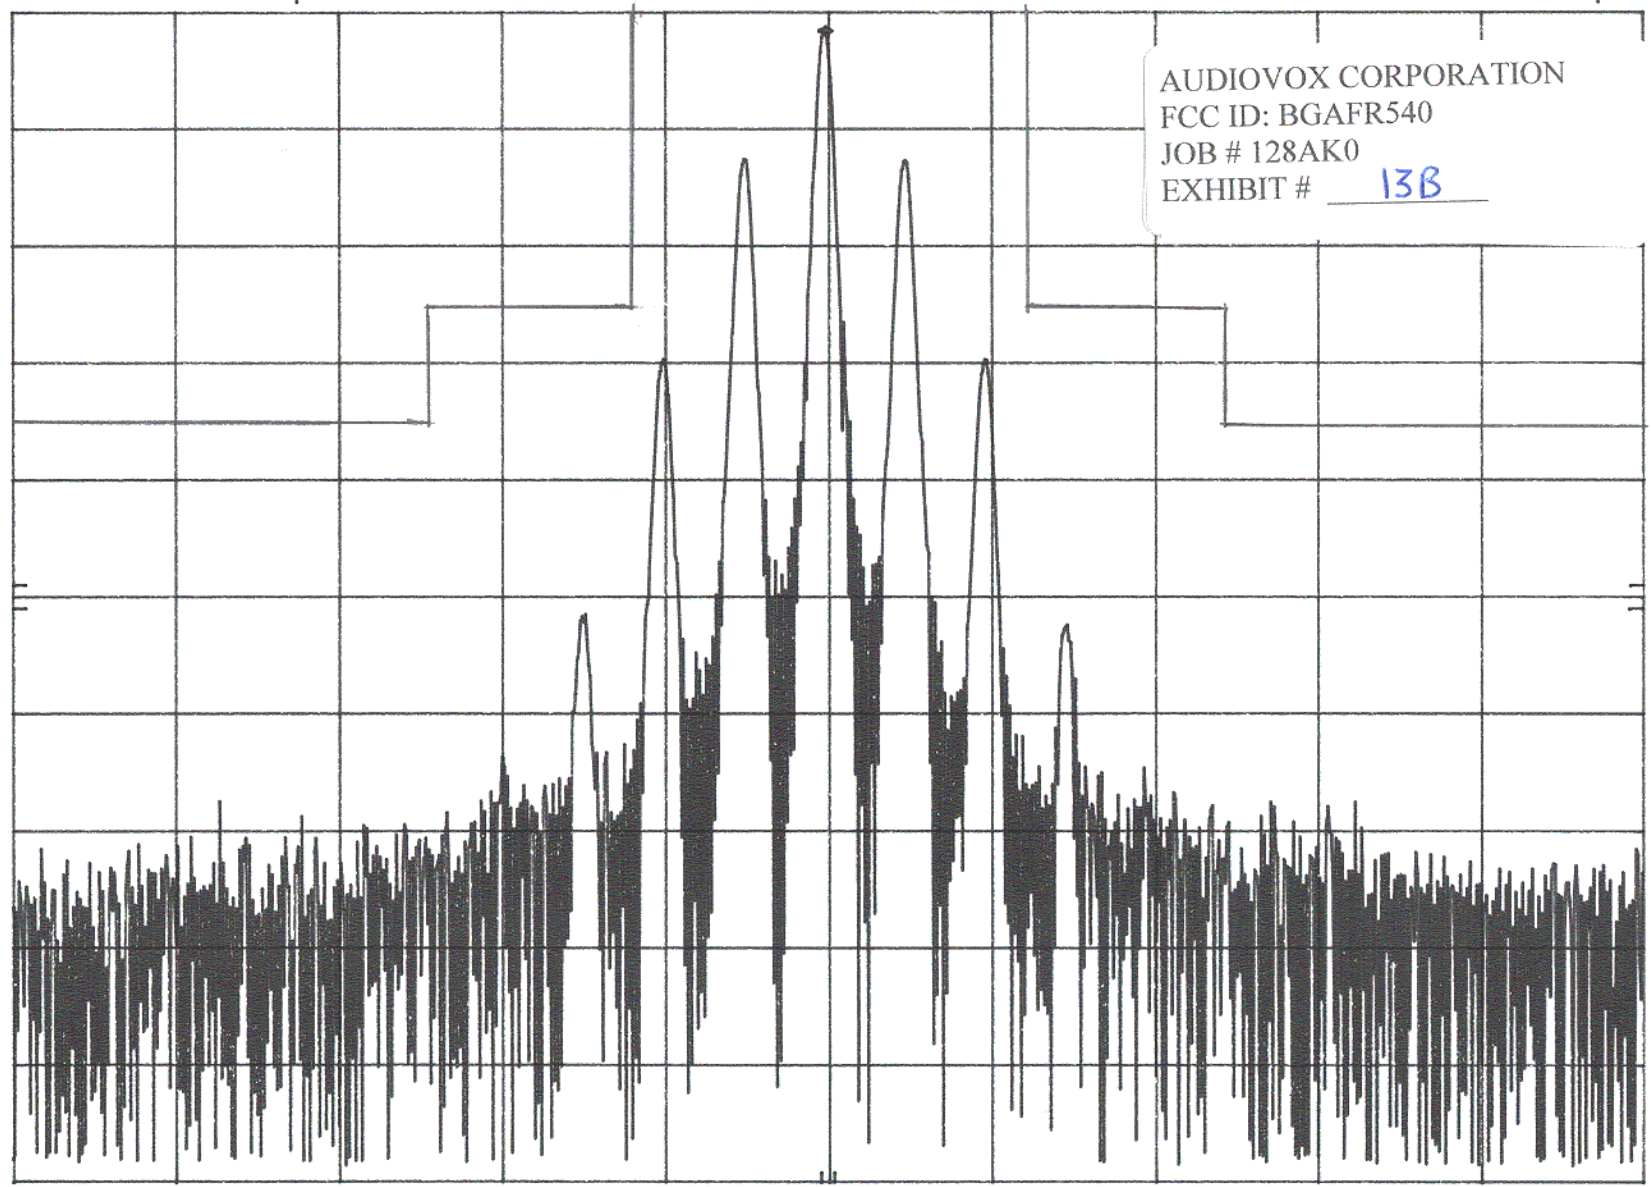

MKR 462.712 15 MHz

95.80 dB μ V

hp REF 96.0 dB μ V ATTEN 10 dB + 20 dB

10 dB/

AUDIOVOX CORPORATION
FCC ID: BGAFR540
JOB # 128AK0
EXHIBIT # 13A

CENTER 462.712 1 MHz

RES BW 300 Hz (i) VBW 100 kHz

SPAN 50.0 kHz

SWP 4.00 sec

hp

MKR 462.712 05 MHz

REF 96.0 dB μ V ATTEN 10 dB + 20 dB

94.40 dB μ V

10 dB/

AUDIOVOX CORPORATION
FCC ID: BGAFR540
JOB # 128AK0
EXHIBIT # 13B

CENTER 462.712 1 MHz

RES BW 300 Hz (i) VBW 100 kHz

SPAN 50.0 kHz

SWP 4.00 sec