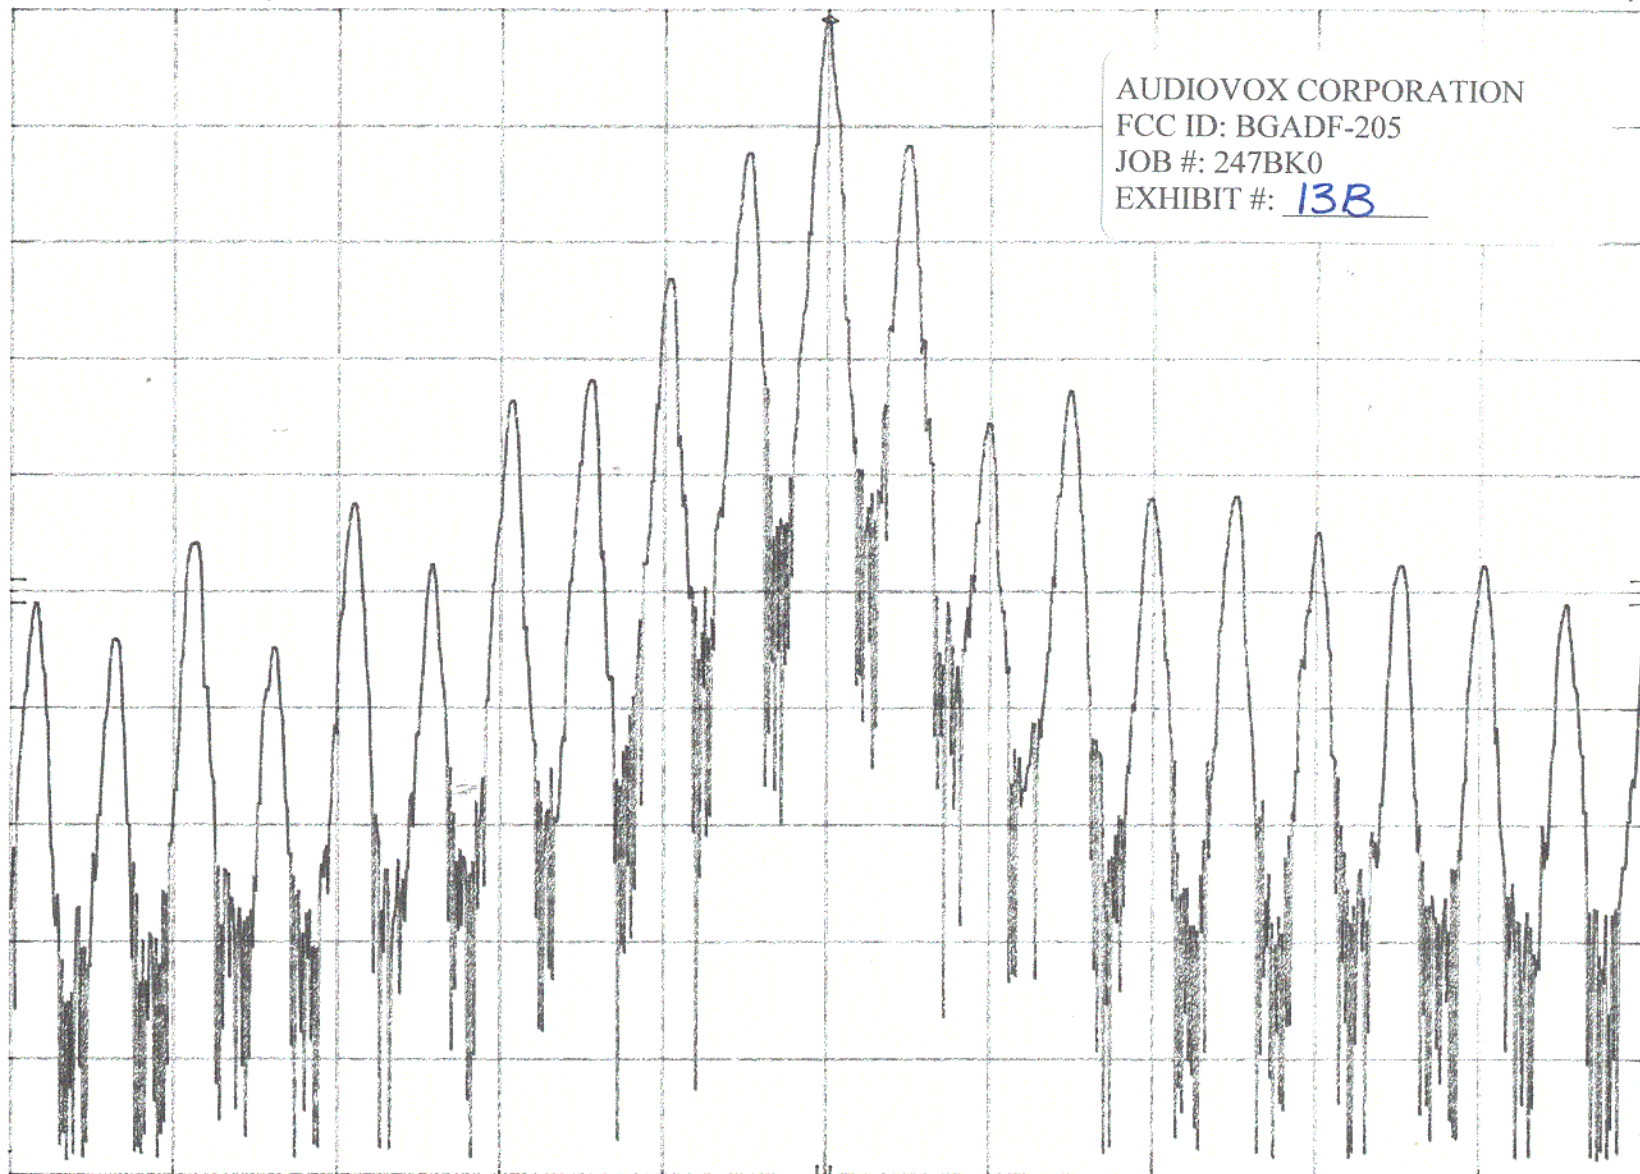

2500 Hz Tone

MKR 467.71160 MHz
71.10 dB μ V

hp REF 72.0 dB μ V ATTEN 10 dB +0 dB

10 dB/

OFFSET
-20.0
dB

AUDIOVOX CORPORATION
FCC ID: BGADF-205
JOB #: 247BK0
EXHIBIT #: 13B

CENTER 467.71160 MHz
RES BW 300 Hz

VBW 100 kHz

SPAN 50.00 kHz
SWP 1.0 sec