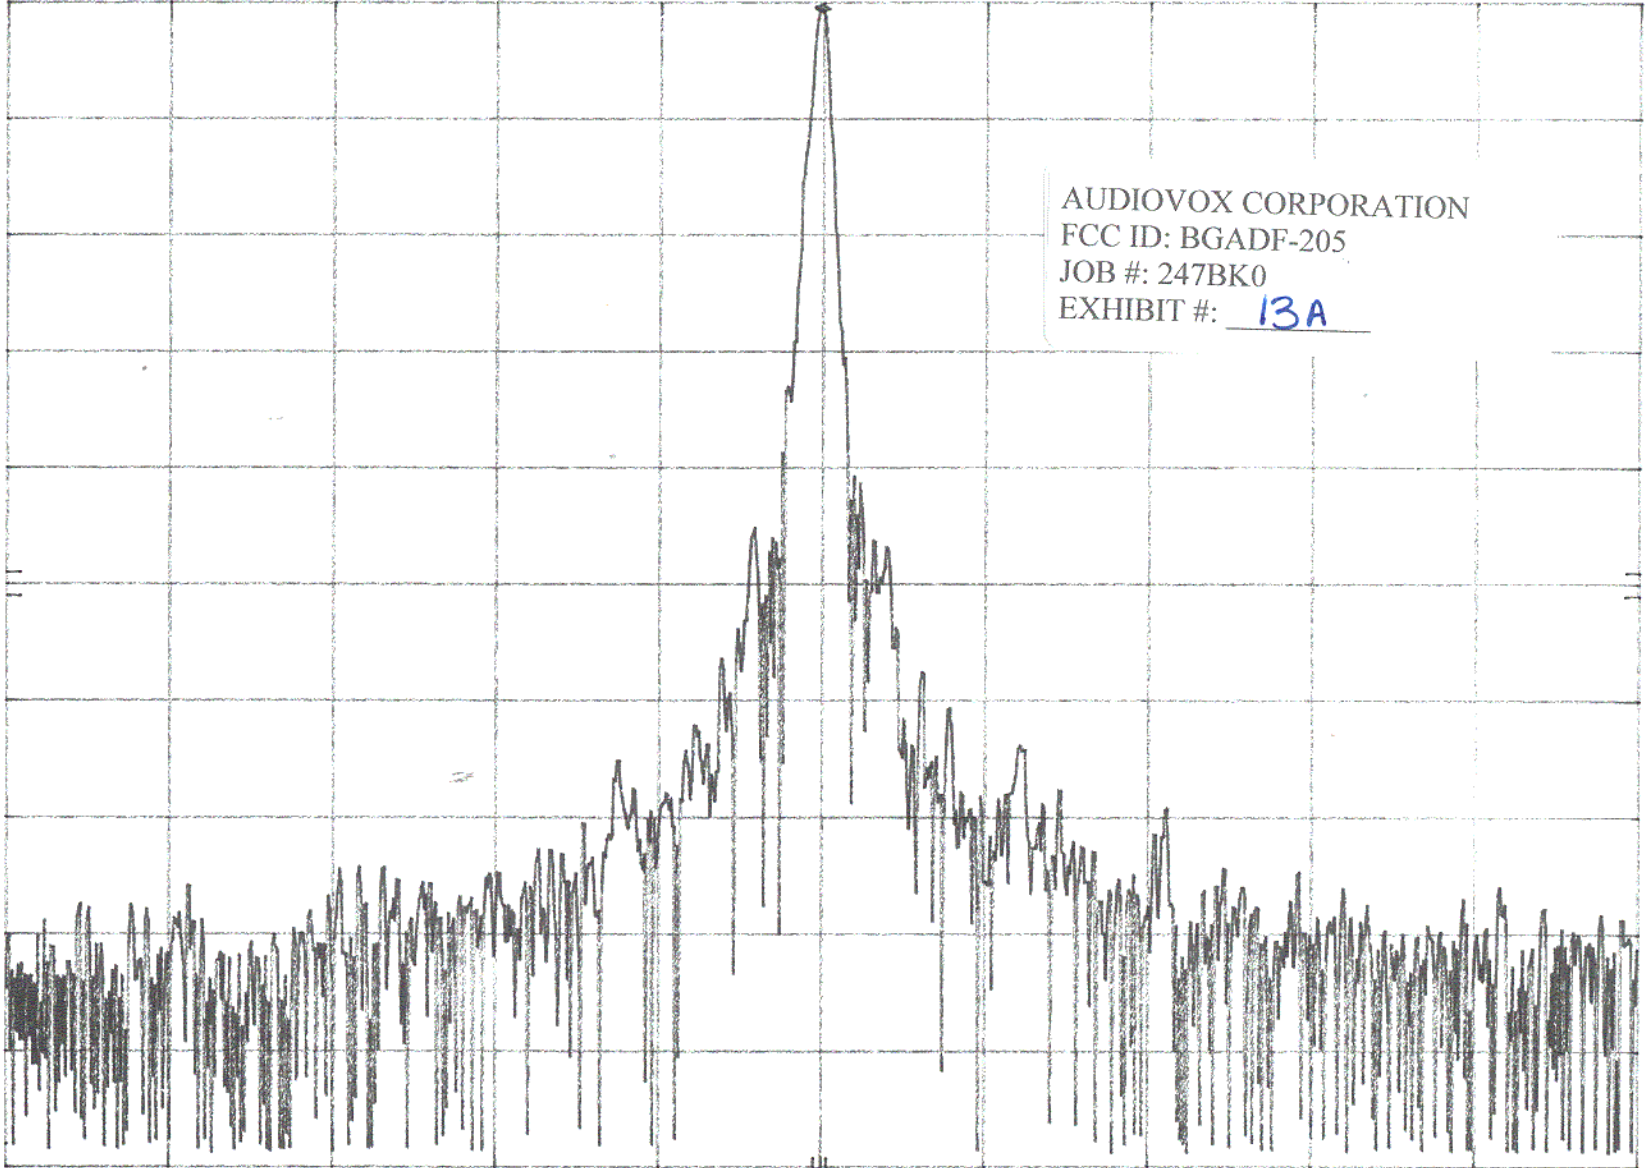

CW

MKR 467.71150 MHz
71.50 dB μ V

hp

REF 72.0 dB μ V ATTEN 10 dB +0 dB

10 dB/

OFFSET
-20.0
dB

AUDIOVOX CORPORATION
FCC ID: BGADF-205
JOB #: 247BK0
EXHIBIT #: 13A

CENTER 467.71160 MHz
RES BW 300 Hz

VBW 100 kHz

SPAN 50.00 kHz
SWP 1.0 sec