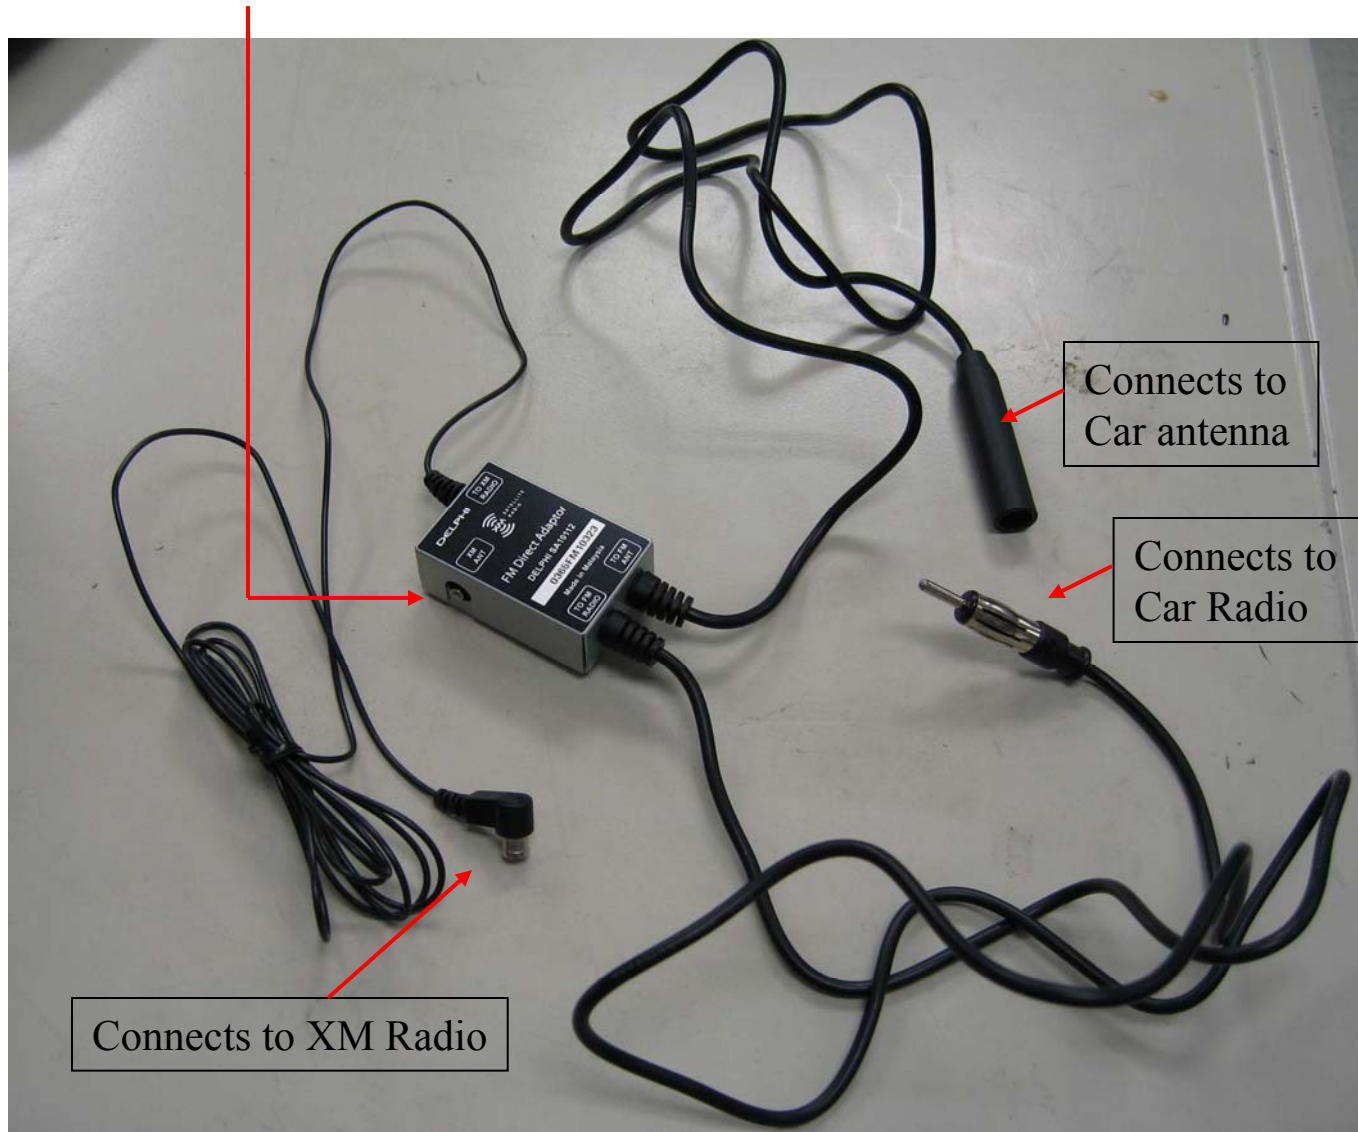

Connects to XM RF Antenna

Direct FM Coupler