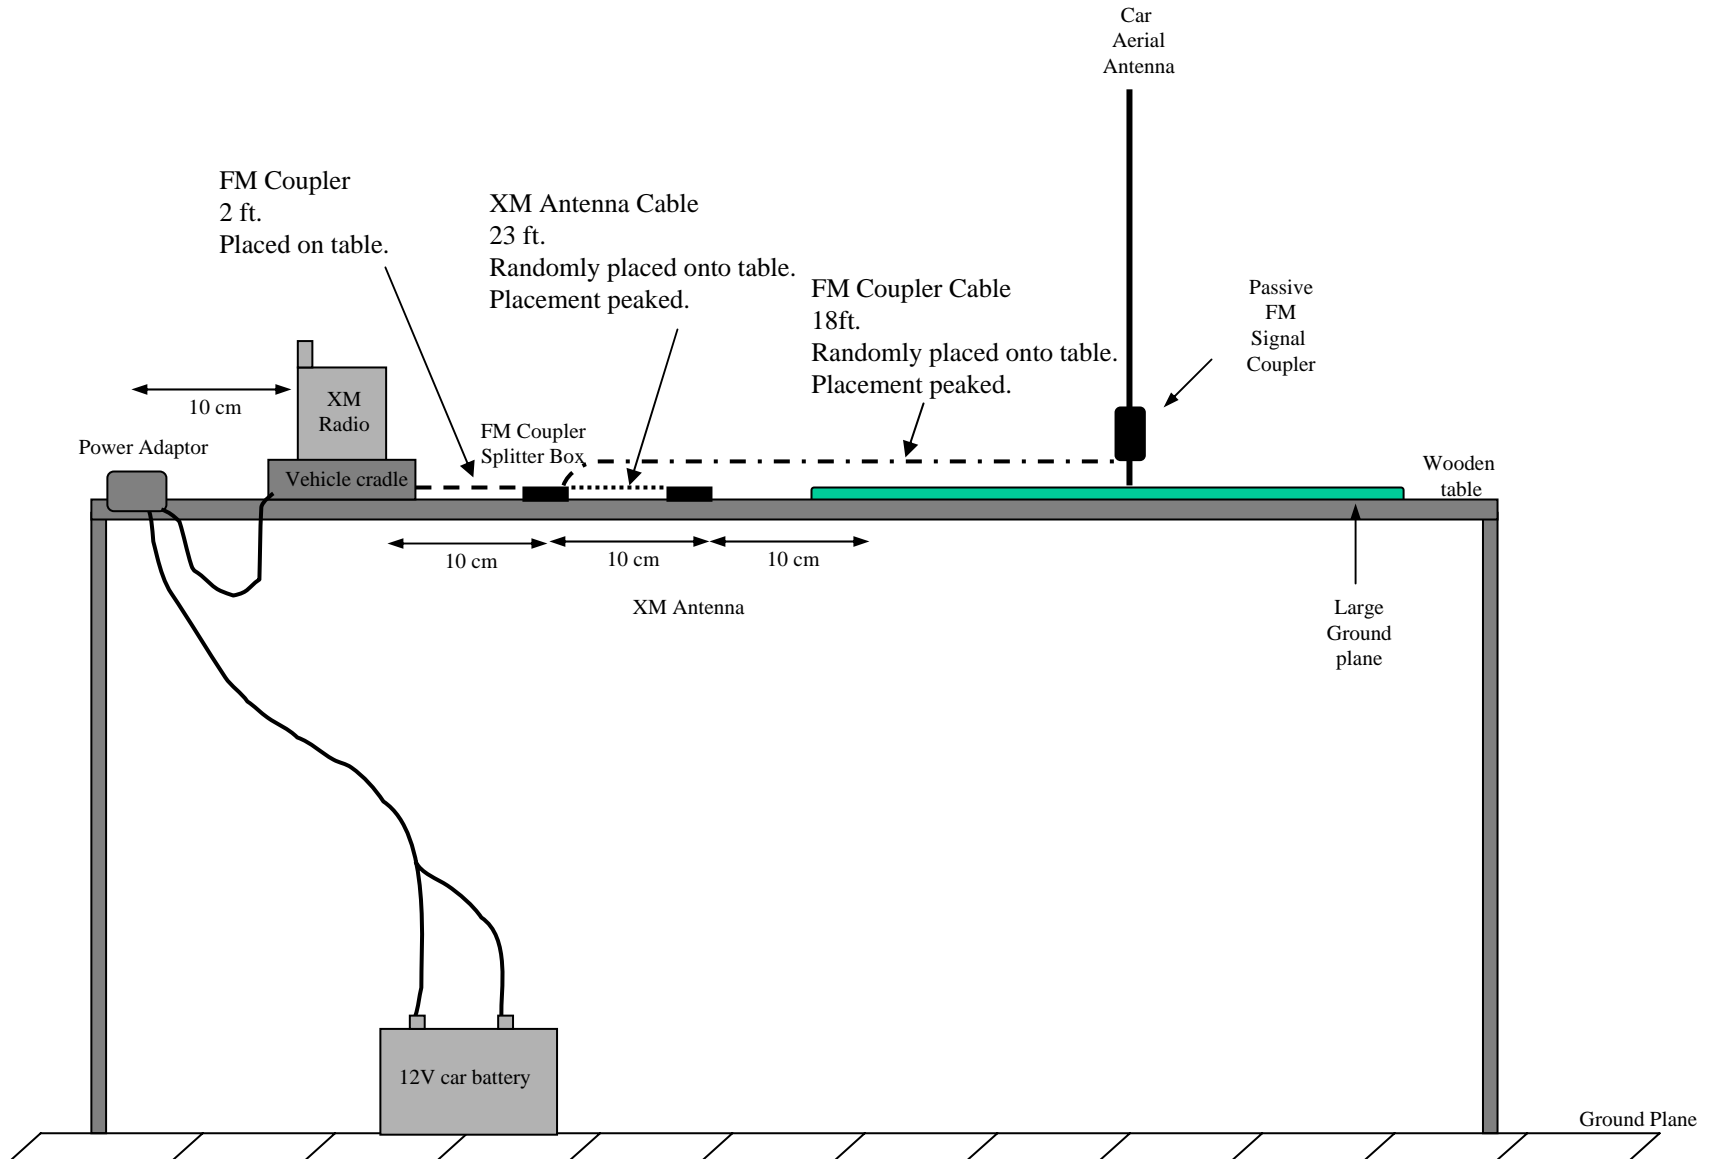

Configuration 1 - FM Coupled to Car Antenna

Configuration 2 – No FM Coupler

Configuration 3 – Home Cradle

Configuration 4 – FM Direct Adaptor